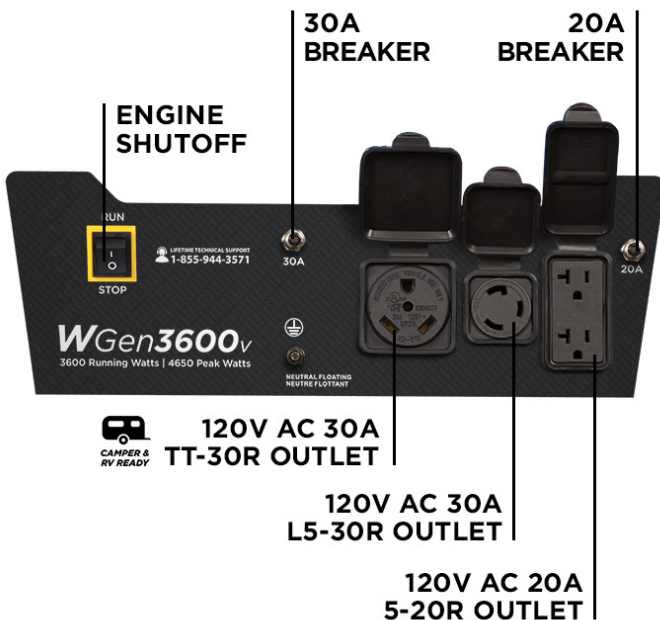

WGen3600v

3600 Watt Open Frame Gasoline Portable Generator

3600 Running Watts | 4650 Peak Watts

Rugged roll bars for added strength and protection

Fuel gauge on top of 4 gal. tank

50 State and Canada Model

30 amp TT-30R Recreational Vehicle Outlet

Compact design is perfect for truck beds and tailors

Easy start yellow touch points on choke, engine control switch and oil fill cap

Dependable 5.9 HP 212cc OHV 4-Stroke Westinghouse engine

Pulse-Flo™ quiet muffler with EPA & CARB compliant emissions

What Comes in the Box

WGen3600v

Generator Specifications

Gasoline Running Watts	3600
Gasoline Peak Watts	4650
Running Amps	30 amps
Peak Amps	38 amps
AC Voltage	120 Volts
AC Frequency	60 Hz
Engine Horse Power (HP)	5.9 HP
Total Harmonic Distortion (THD)	<23%
Automatic Voltage Regulator (AVR)	Yes
Starting System	Recoil
Battery	No
Push Button Start	No
Mobile App Compatible	No
Engine Displacement	212cc
Engine Brand	Westinghouse
Engine Type	OHV 4 Stroke
Engine RPM	3600
Operational Volume (dBA)	69 dBA
Spark Plug (included)	Torch F7TC
Carburetor Kit Required to Operate at Altitude	Yes
Altitude Carburetor Kit Number (sold separate)	140544
Auto Idle Control	No
Built-in Inverter	No
Engine Lubrication	Splash
Recommended Oil	SAE 10W30
Oil Bottle Size (included)	.6 qt. (20.3 oz.)
Oil Capacity (Quarts/Ounces)	.6 qt. (20.3 oz.)
Low Oil Shutdown	Automatic
Fuel Type	Unleaded Gasoline, %10 Ethanol or less
Fuel Shut Off	Manual
Fuel Tank Material	Steel
Fuel Tank Capacity (Gallons/Liters)	4 gal. (15 L)
Run Time at %25 Load (hrs.)	18 hrs.
Run Time at %50 Load (hrs.)	13.5 hrs.
Gasoline Fuel Gauge	Yes
Choke type	Manual