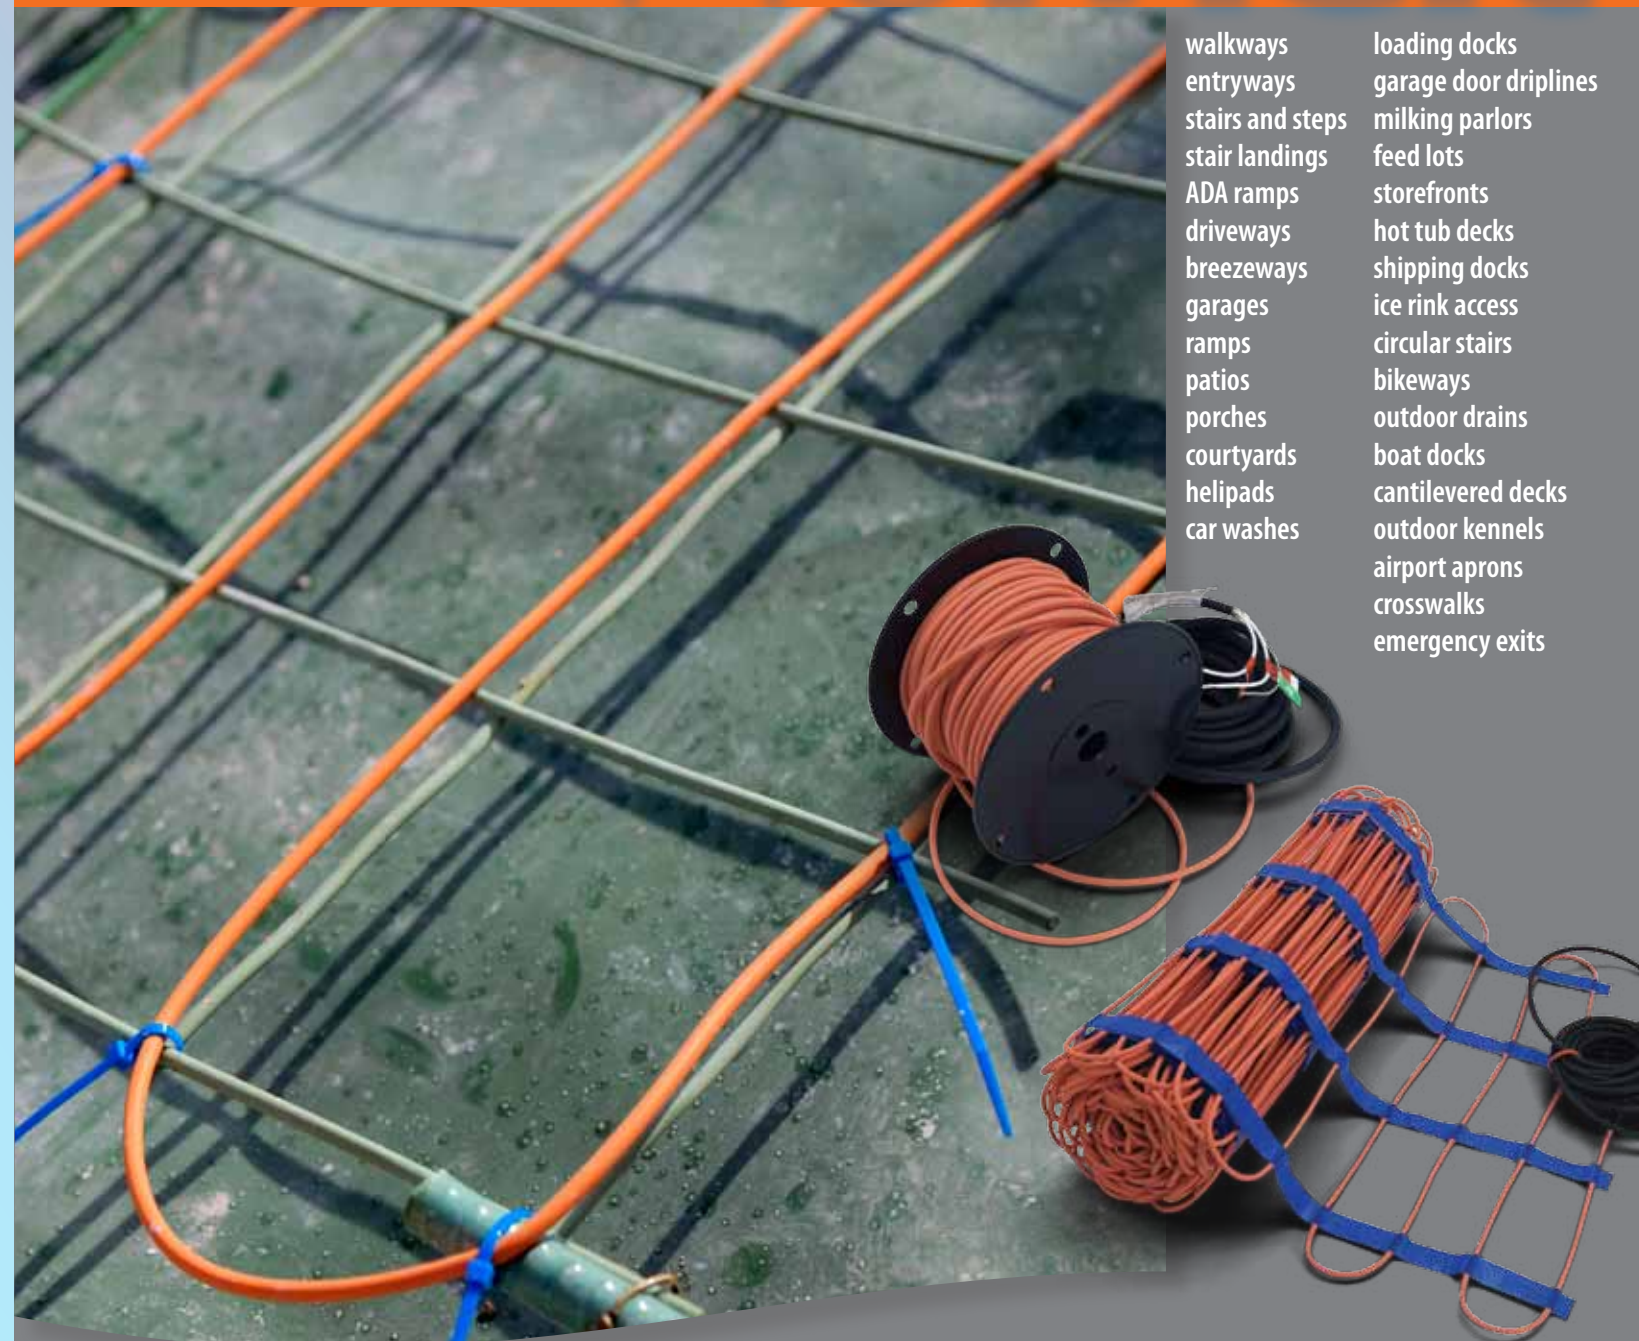

Controls and Sensors

Pole-Mount Sensors
A variety of automatic sensing options. Mounts on conduit or outside wall to sense snow conditions.

Slab-Mount Sensor Mounts in pavement to directly sense snow.

Contactor Control
Offers control of large loads when connected to our low voltage pole or slab-mounted sensors.

Electric Snow and Ice Melting Cables

ProMelt™

- walkways
- entryways
- stairs and steps
- stair landings
- ADA ramps
- driveways
- breezeways
- garages
- ramps
- patios
- porches
- courtyards
- helipads
- car washes
- loading docks
- garage door driplines
- milking parlors
- feed lots
- storefronts
- hot tub decks
- shipping docks
- ice rink access
- circular stairs
- bikeways
- outdoor drains
- boat docks
- cantilevered decks
- outdoor kennels
- airport aprons
- crosswalks
- emergency exits