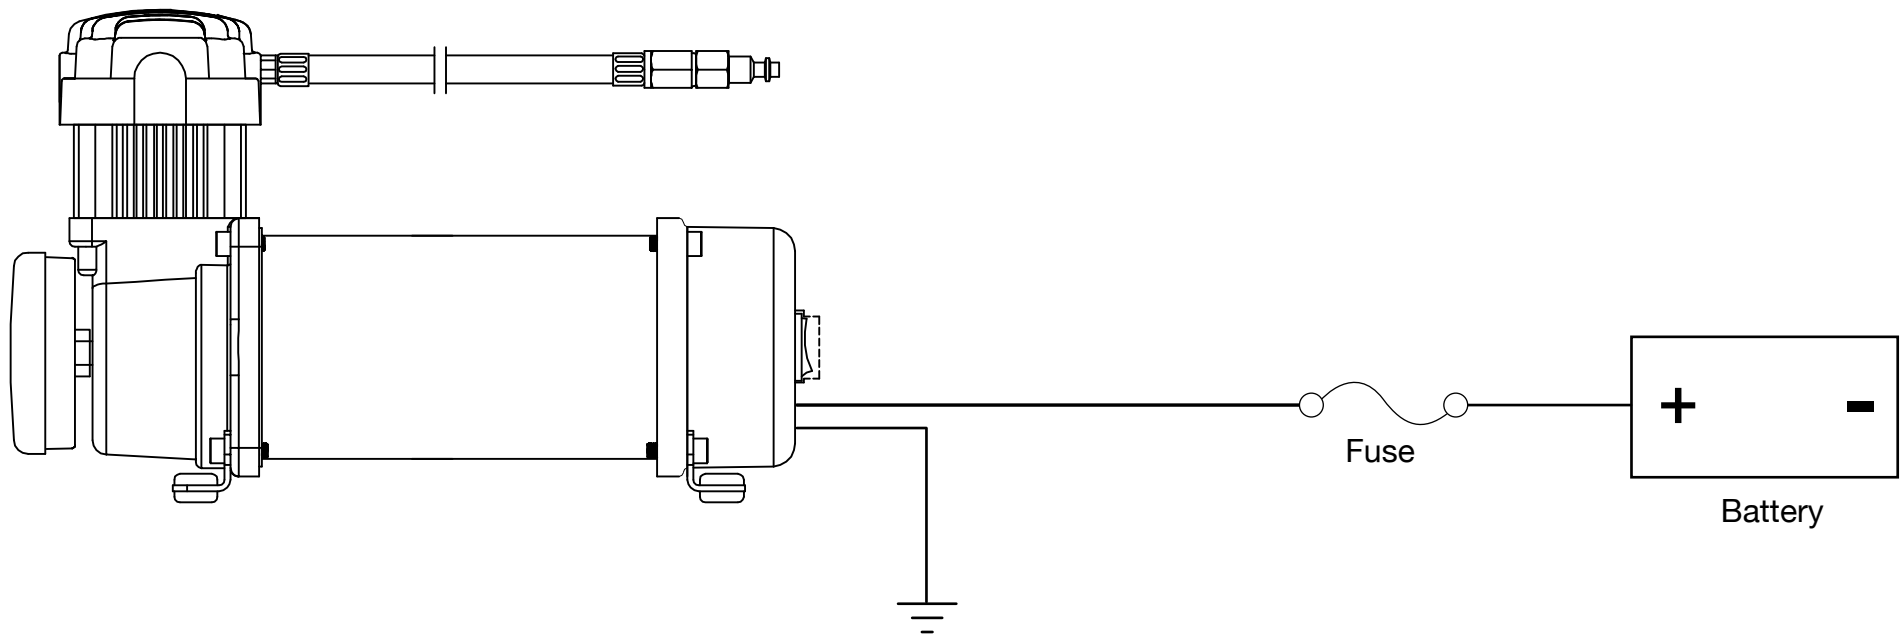

Your Vital Air Source

"H" MODEL COMPRESSOR WIRING DIAGRAM

15 Edelman
Irvine, CA 92618
949-585-0011
www.viaircorp.com

Rev.1