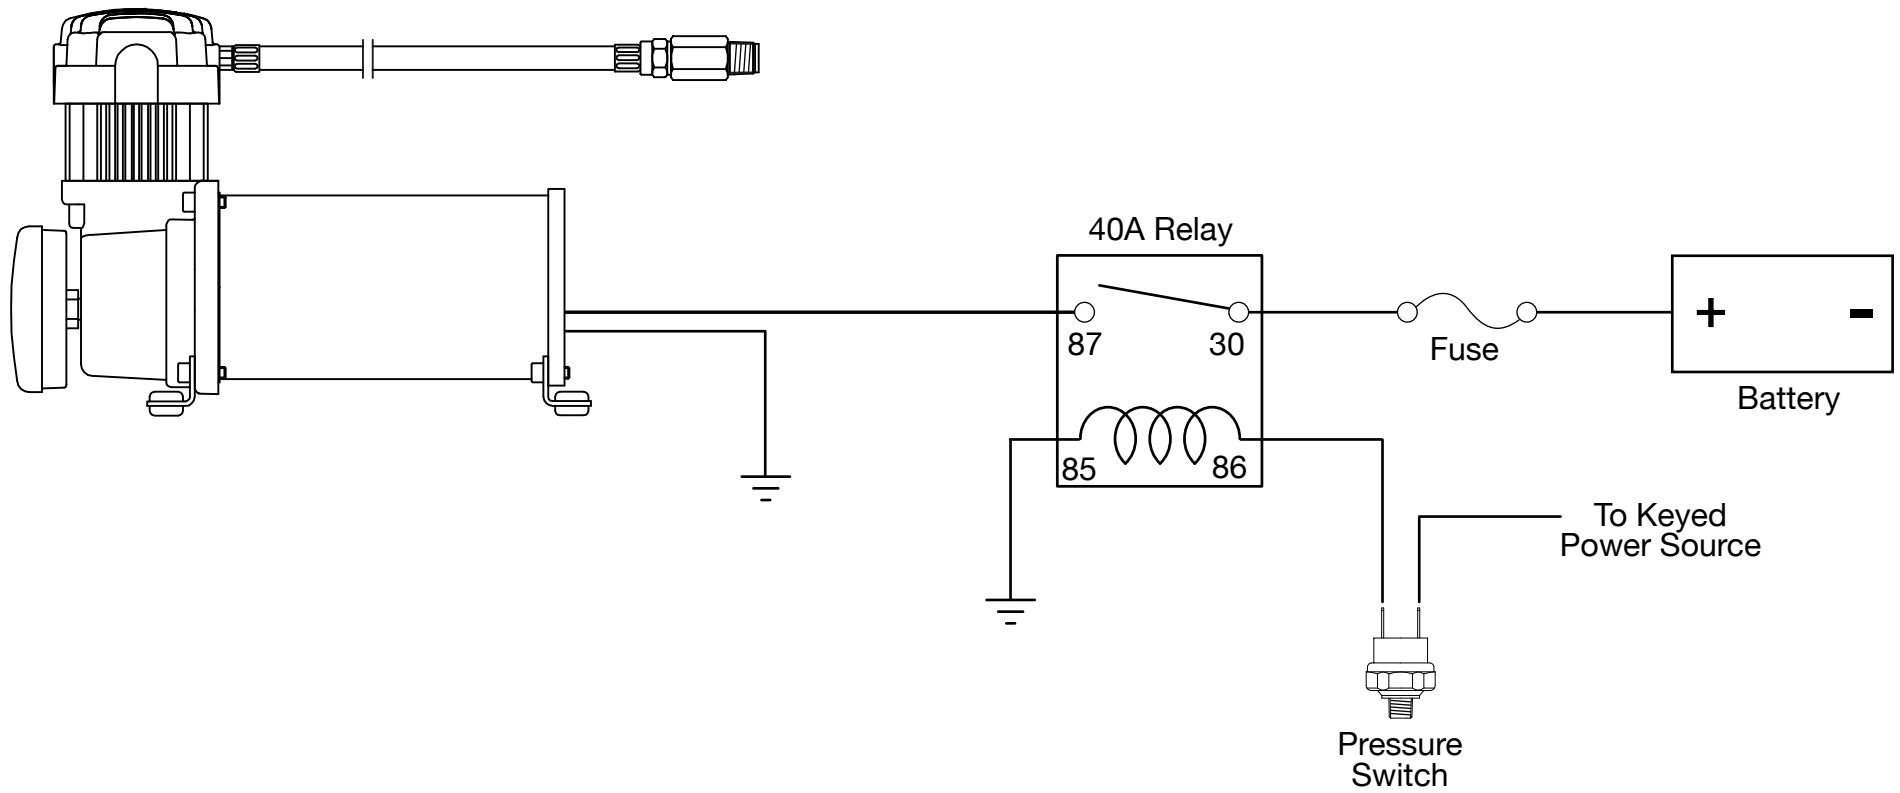

# SINGLE "C" MODEL COMPRESSOR WIRING DIAGRAM

15 Edelman  
Irvine, CA 92618  
949-585-0011  
www.viaircorp.com