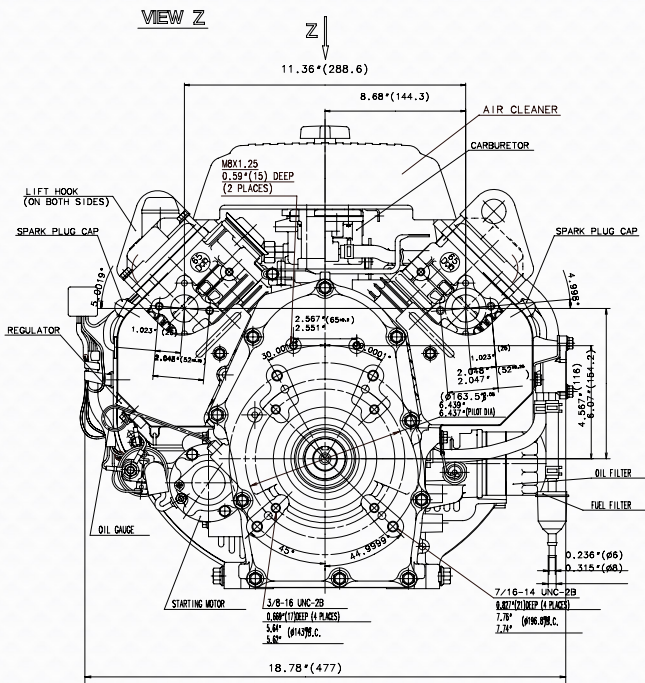

EH65 22.0hp

The horse power ratings shown herein are established in accordance with JIS B-8017

WIRING DIAGRAM