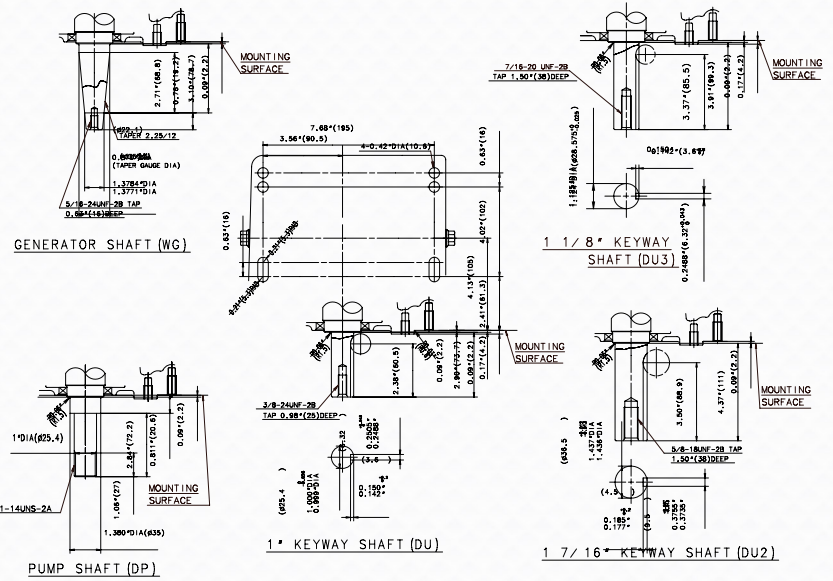

EH65 22.0hp

The horse power ratings shown herein are established in accordance with JIS B-8017

WIRING DIAGRAM