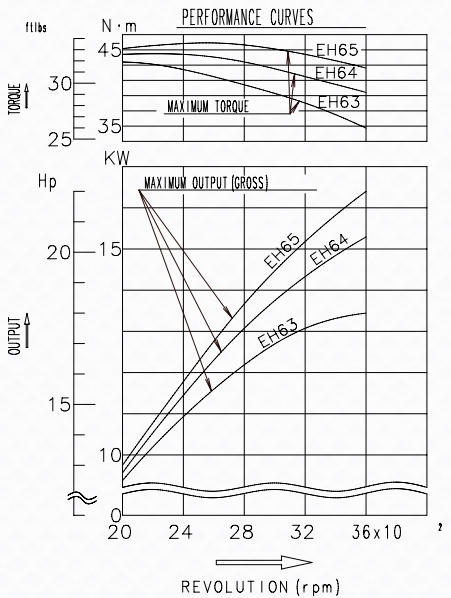

EH65 22.0hp

The horse power ratings shown herein are established in accordance with JIS B-8017

WIRING DIAGRAM