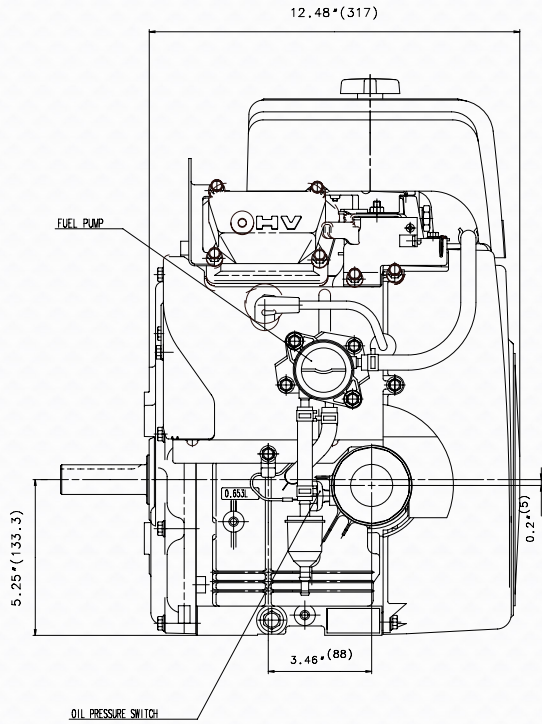

EH65 22.0hp

The horse power ratings shown herein are established in accordance with JIS B-8017

WIRING DIAGRAM