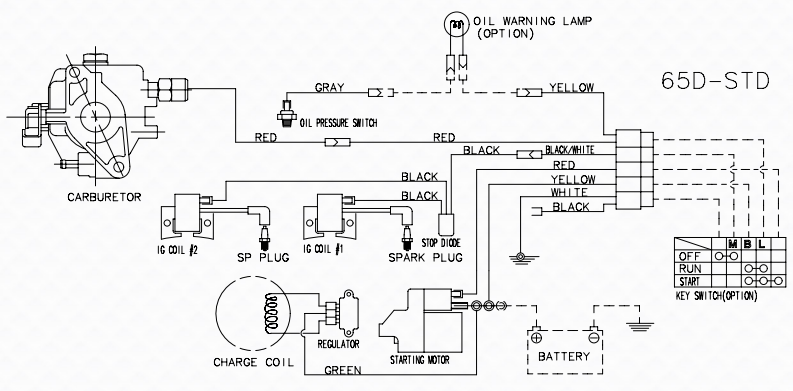

EH65 22.0hp

The horse power ratings shown herein are established in accordance with JIS B-8017

WIRING DIAGRAM