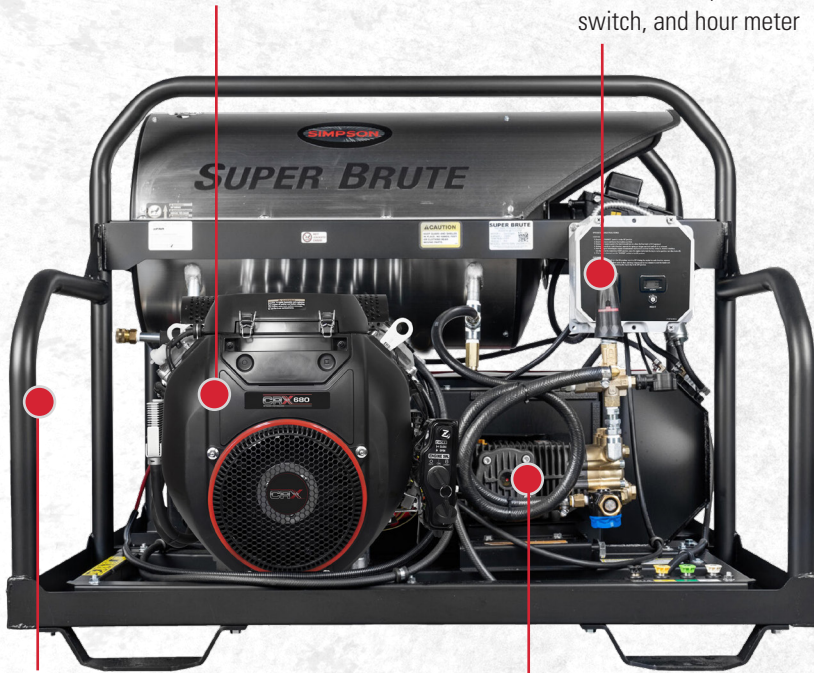

The SIMPSON® Super Brute SB65127 offers an enhanced cleaning experience that provides maximum power and efficiency. Equipped with (49-State compliant) CRX® engine and premium COMET industrial triplex plunger pump with safety relief valve and bypass hose.

SB65127

CRX® 680

With a low oil shutdown and e-start feature

BURNER

Horizontal heat exchanger and burner on/off rocker switch, and hour meter

FRAME

Welded steel frame construction with powdercoated finish for durability and corrosion resistance

COMET INDUSTRIAL TRIPLEX

With external unloader and bypass hose

PART# 65127

49-State DOES NOT SHIP to CA

PRESSURE RATING: 3500 PSI

FLOW RATING: 5.5 GPM

ENGINE: CRX® 680 E-Start

LOW OIL SHUTDOWN

PUMP: COMET Industrial Triplex

ENGINE FUEL CAPACITY: 10 gal gasoline

BURNER FUEL CAPACITY: 10 gal diesel

DRIVE: Belt

DIMENSIONS: L:41.75" x W:45.25" x H:37.125"

WEIGHT: 639 lbs

Battery not included on E-Start units. Requires 12V Garden tractor battery Type U1.