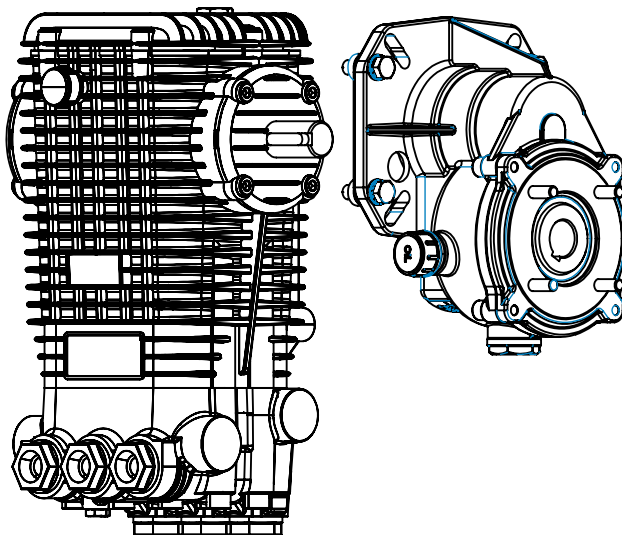

ITEM NO.	PART NO.	DESCRIPTION	QTY.
59B	7109471	PUMP	1
59C	7109103	GEARBOX	1