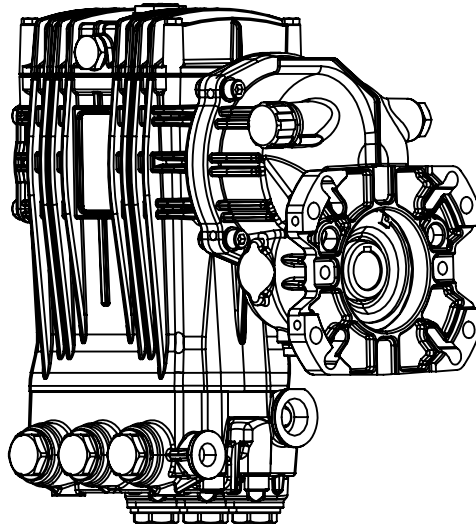

ITEM NO.	PART NUMBER	DESCRIPTION	QTY.
34	7103708	CHEMICAL HOSE KIT	1
35	7112623	CHEMICAL INJECTOR KIT	1
36	7102494	NOZZLE, 15° 1/4 QC-M YELLOW	1
37	7104154	NOZZLE, SPRAY 25DEG X 1/4QC GREEN	1
38	7104156	NOZZLE, SPRAY 40DEG X 1/4QC WHITE	1
39	7104155	NOZZLE, SPRAY 0DEG X 1/4QC RED	1
40	7108134	GUN,5075PSI 12GPM 3/8 FNPT IN 1/4 FNPT	1
41	7100551	LANCE, 48", INSULATED, 1/4" MPT X 1/4" Q	1
42	7113685	WHEEL SVC KIT	4
43	7100432	HOSE, FUEL LINE, 1/4"	6
44	7106855	HOSE, FUEL 3/8" 50PSI WP	1
45	7112353	HARDWARE KIT, MEDIUM ROLL CAGE PLATE	1
46	7109767RD1	FUEL TANK - LARGE ROLL CAGE RED	1
47	7109522BK1	AXLE ASSEMBLY, LARGE ROLL CAGE, BLACK	2
48	7112331	WHEEL BRAKE KIT	2
49	7109524BK1	RIGHT HOOP WELDMENT - LARGE ROLL CAGE, BLACK	1
50	7109947	GRIP, RUBBER, 1.5" TUBE HANDLE	2
51	7115208BK1	FRAME, BASE ROLL CAGE LARGE, BLACK	1
52	7109513BK1	LEFT HOOP WELDMENT - LARGE ROLL CAGE, BLACK	1
53	7113684	KICKBAR MOUNTING HARDWARE	1
54	7100189	FUEL CAP CHROME VENTED	1
55	7109711	KICK BAR - LARGE ROLL CAGE	1
56	7100284	ELBOW HOSE BARB BRASS 1/4 MPT X 1/4 HB	1
57	7109025	FUEL PICK UP TUBE	1
58	7100814	PLUG, 1/4" HEX-HEAD	1
59	SEE PAGE 5	PUMP/GEARBOX	1