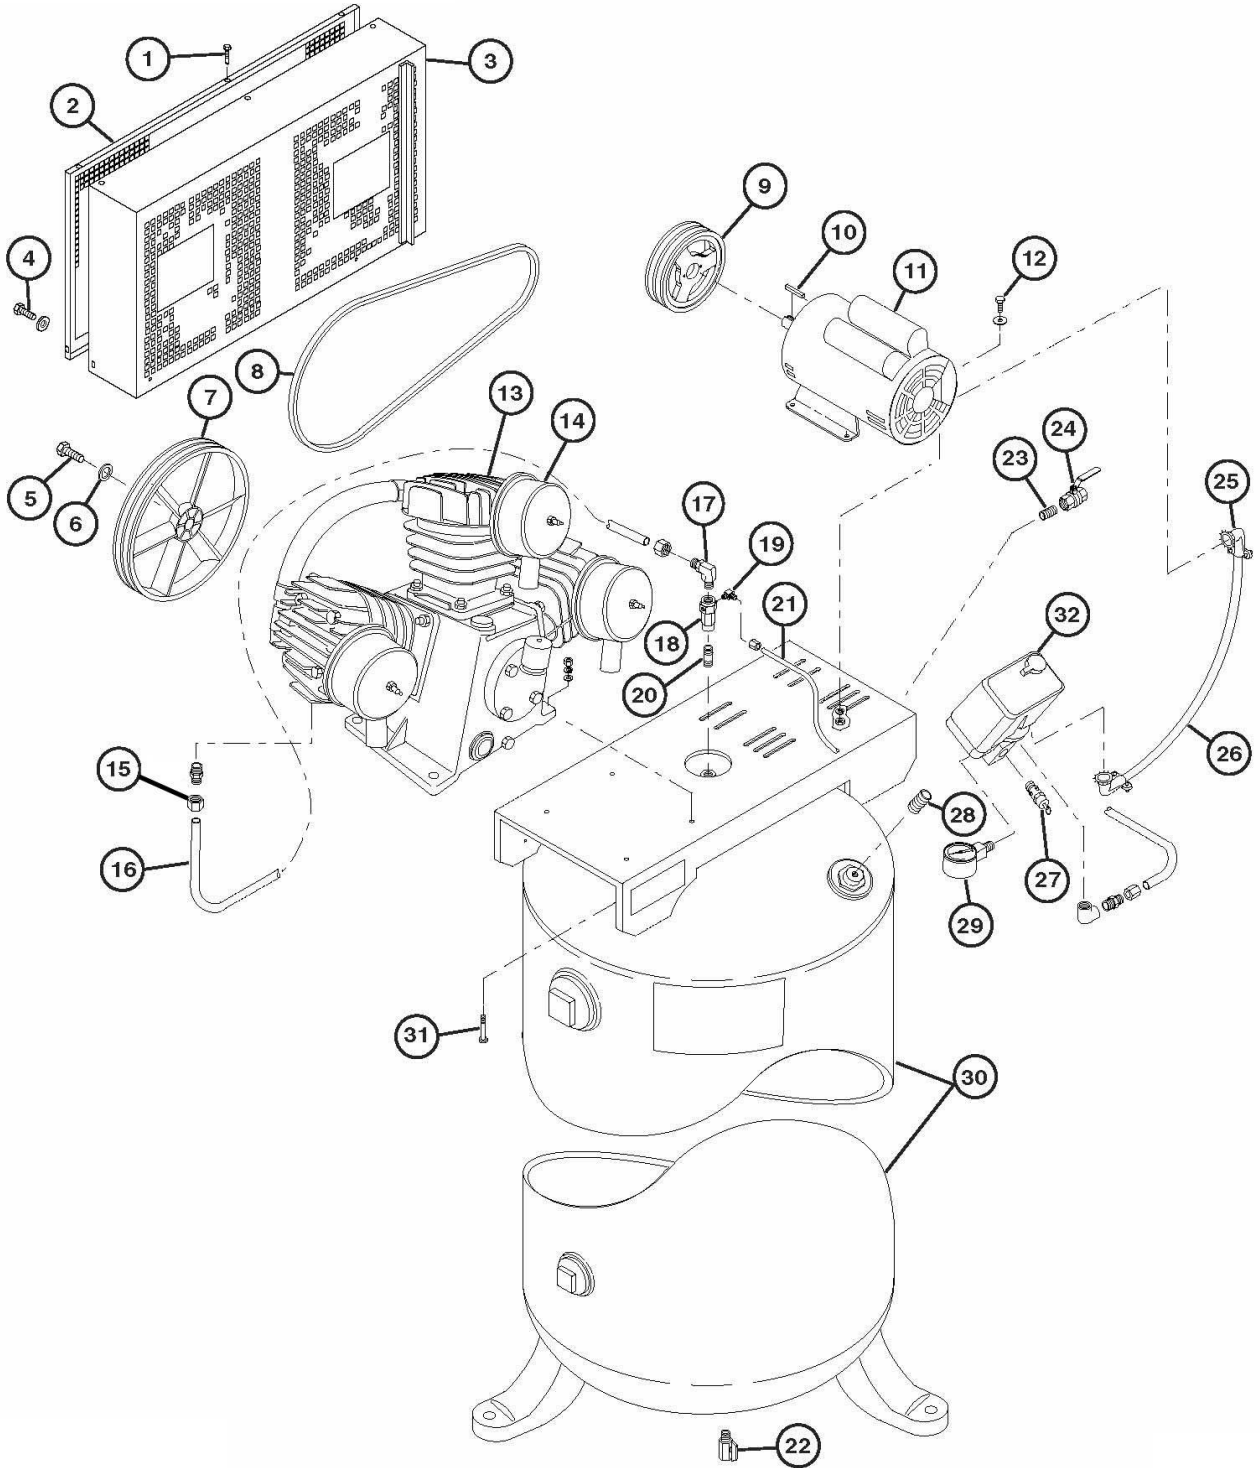

ROLAIR
SCHEMATIC FOR
V5160PT03XB

PARTS LIST FOR MODEL V5160PT03XB

Schematic #	Description	Part #	Qty.
1	Screw	MIS10092	4
2	Belt-Guard Cover	NLA	1
3	Belt-Guard (Base & Cover)	BG566ASY	1
4	Bolt (5/16" x 7/8")	MIS10022	2
	Lock Washer (5/16")	MIS10099	2
	Flat Washer (5/16" x 1-3/8")	MIS10108	2
5	Bolt	LB81501-0308030	1
6	Washer	LB51111-6621	1
7	Flywheel	LB51132-6601	1
8	Belt	BT4L490/A47	1
9	Pulley	PUAK41X0875	1
10	Keystock	MIS10095C	1
11	Motor	MTRG102	1
12	Bolt (5/16" x 7/8")	MIS10022	4
	Lock Washer (5/16")	MIS10099	4
	Flat Washer (1/4")	MIS10102	4
	Nut (5/16")	MIS10020	4
13	Single-Stage, Three-Cylinder Pump	PMP13PT03AC	1
14	Air Intake Filter Assembly	LB51111-5600	3
	Element (Foam 3-Pack)	LBFILTERPAK	1
	Element (Paper 3-Pack)	LBFILTERPAK PAPER	1
15	Flare Nut	BRNT0500FL	1
16	1/2" Copper Discharge Tube	CTUBE12	2'
	Compression Ring	BRRG0500	1
	Compression Nut	BRNT0500	1
	Flare Nut	BRNT0500FL	1
17	Brass Elbow	BREL0500X050039	1
18	Check Valve	CV4X4L1	1
19	Brass Elbow	BREL0250X012539	1
20	Nipple	BLNP0500X1500	1
21	1/4" Copper Tubing	CTUBE14	.85'
	1/4" Compression Nut	BRNT0250	2
	1/4" Compression Ring	BRRG0250	2
22	Drain Valve	132BV	1
23	Nipple	BLNP0500X1500	1
24	Shut-Off Valve	SOV0500B	1
25	90° Box Connector	161A	2
26	12-3 Electric Cord	MIS10730	2.2'
27	Safety Relief Valve	SRV0250A150	1
28	Nipple	BLNP0250X1500	1
29	Gauge	GA0250X200GC	1
30	Tank – 60 Gallon Vertical ASME	TNK060AV150	1
31	Bolt (5/16" x 1-1/4")	MIS10023	4
	Lock Washer (5/16")	MIS10099	4
	Flat Washer (1/4")	MIS10102	4
32	Pressure Switch	PS4040	1