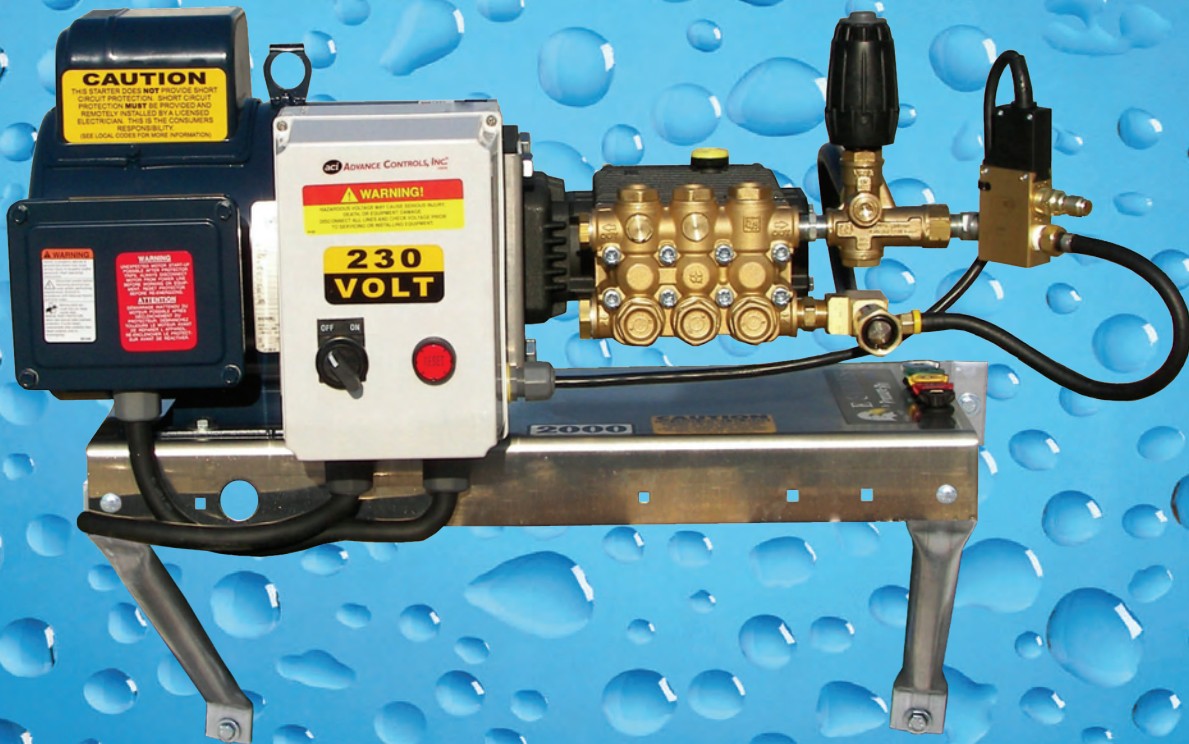

Pressure-Pro

EAGLE SERIES

WM/EE4020G-1/230/ASS

4 GPM @ 2000 PSI Direct Drive

EZ2542EL Pump

184TBDR17031 Motor 6HP/ODP/ 1PH/230V

**marathon[®]
electric**

STANDARD ACCESSORIES

- Gun/wand assembly w/quick connects
- 50' high pressure hose w/quick connects
- Chemical injector assy. w/ quick connects
- 4 color-coded QC spray nozzles
- 1 color-coded QC chemical nozzle

AVAILABLE OPTIONS

UPS-Shipping Carton: No Extra Charge Includes: Specially designed protective carton and contractor grade two piece gun-wand assy. Order standard model and add -UPS suffix after model. Example: WM/EE3010G-UPS

- Auto Start/Stop (115V)
- Auto Start/Stop (230V)

STANDARD FEATURES

- Revolutionary aircraft grade aluminum frame with lifetime warranty
- 50 mesh inlet filter
- Adjustable Pressure Unloader
- Commercial/Industrial grade motors
- Thermo-sensor (prevents overheating in bypass mode)
- 230 volt units include 12' cord (no plug)
- All units are single phase electric power