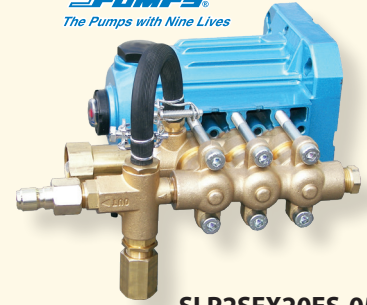

SLP2SFX20ES-056

ELECTRIC FLANGE HOLLOW SHAFT PUMPS

PART #	MFG	PUMP	GPM	PSI	SHAFT	RPM	UNLOADER	WT	LIST
SLPT9051EBFR-401	General	T9051EBF	2.1	1500	5/8" Right	1750	VRT3-310EZ	14.1	$704.90
SLPTT9061EBF-401	General	TT9061EBFL	2.1	1500	5/8" Left	3400	VRT3-310EZ	14.1	$704.90
SLPTT9061EBF-945	General	TT9061EBFL	2.1	1500	5/8" Left	3400	YVB135KDM	13.4	$695.34
SLPTT9061EBFR-401	General	TT9061EBFL	2.1	1500	5/8" Right	3400	VRT3-310EZ	14.1	$704.90
SLPTT9061EBFR-945	General	TT9061EBFL	2.1	1500	5/8" Right	3400	YVB135KDM	13.4	$695.34
SLPTT9071EBF-401	General	TT9071EBFL	2.8	1500	5/8" Left	3400	VRT3-310EZ	14.1	$704.90
SLPTT9071EBFL-945	General	TT9071EBFL	2.8	1500	5/8" Left	3400	YVB135KDM	13.4	$695.34
SLPTT9071EBFR-401	General	TT9071EBF	2.8	1500	5/8" Right	3400	VRT3-310EZ	14.1	$704.90
SLP2SFX20ES-056	CAT Pumps	2SFX20ES	2.0	2000	5/8" Right	3450	7500XS	12.5	$1,204.01
SLP2SFX20ES3-056H**	CAT Pumps	2SFX20ES3	2.0	2000	5/8" Right	3450	7500XS	12.5	$1,349.90
SLPVV2G25E-402	Viper	VV2G25E	2.0	2500	5/8" Right	3400	VRT3-310EZ	14.3	$628.30
SLPRCV2G25E-402	AR	RCV2G25E-F8	2.0	2500	5/8" Right	3400	VRT3-310EZ	13.8	$639.79
SLPRCV3G25E-402	AR	RCV3G25E-F8	3.0	2500	5/8" Right	3400	VRT3-310EZ	13.8	$722.49
SLPEZ2536E-400	General	EZ2536E	3.6	2500	1-1/8" Right	1750	VRT3-310EZ	21.3	$1,057.17
SLPEZ2536EL-400	General	EZ2536E	3.6	2500	1-1/8" Left	1750	VRT3-310EZ	21.3	$1,057.17
SLPEZ2542E-400	General	EZ2542E	4.2	2500	1-1/8" Right	1750	VRT3-310EZ	21.3	$1,057.17
SLPET1504E34L-401	General	ET1504E34L	1.85	2610	5/8" Left	3400	VRT3-310EZ	13.6	$704.90
SLPRRA3G30E-400	AR	RRA3G30E-F17	3.0	3000	1-1/8" Right	1750	VRT3-310EZ	21	$927.45
SLPRRA35G30E-400	AR	RRA35G30E-F17	3.5	3000	1-1/8" Right	1750	VRT3-310EZ	21	$927.45
SLPRRA4G30E-400	AR	RRA4G30E-F17	4.0	3000	1-1/8" Right	1750	VRT3-310EZ	21	$927.45
SLPSXMA3G35E-400	AR	SXMA3G35E-F17	3.0	3500	1-1/8" Right	1750	VRT3-310EZ	18	$1,087.45
SLPRKA4G30E-402	AR	RKA4G30E-F17	4.0	3500	1-1/8" Right	1750	VRT3-310EZ	24	$1,250.66
SLPRKA35G40E-402	AR	RKA35G40HE-F17	3.5	4000	1-1/8" Right	1750	VRT3-310EZ	25	$1,389.06
SLPRKA7G20E-402	AR	RKA7G20HE-F17	7.0	2000	1-1/8" Right	1750	VRT3-310EZ	24	$1,392.64

** 190 Degree Seals

**ALL PUMPS REQUESTED TO SHIP UPS WILL RECEIVE FOAM PACKAGING TO ENSURE SAFE DELIVERY
NEED PUMP PARTS? CALL US TODAY... WE'RE YOUR PUMP PARTS HEADQUARTERS!**