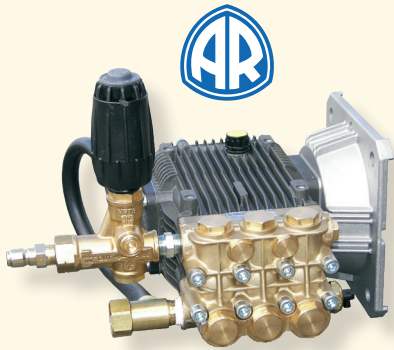

SLAP HAPPY PLUMBED PUMPS

READY TO WORK!

SLPRKA4G30E-402