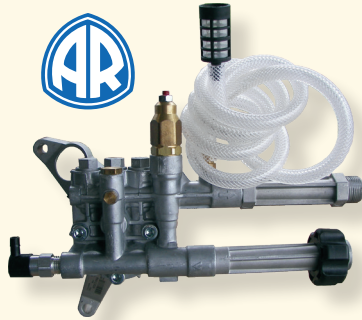

SLPRMW22G24-900

SLPTP2526J34UFIL-068

SLP4PPX25GSI-057

PUMPS WITH BUILT-IN UNLOADER & INJECTOR

PART #	MFG	PUMP	GPM	PSI	SHAFT	RPM	WT	LIST
Vertical Shaft Pumps								
SLPRMW22G24-900*	AR	RMW22G24-EZ	2.2	2400	7/8"	3400	8.0	\$194.79
SLPRMW25G28-066	AR	RMW2528	2.5	2800	7/8"	3400	8.3	\$359.85
* Pump Saver Required, Aluminum Manifold								
Horizontal Shaft Pumps								
SLPRMV25G24-066*	AR	RMV25G-24D	2.5	2400	3/4"	3400	5.35	\$183.62
SLPTP2526J34UFIL-068	General	TP2526J34UFIL	2.5	2600	3/4"	3400	12.5	\$533.24
SLPSJV25G27-930	AR	SJV25G27D-F7	2.5	2700	3/4"	3400	11.7	\$554.36
SLPRMV25G30-066	AR	RMV25G30D	2.5	3000	3/4"	3400	8.1	\$248.39
SLP4PPX30GSI-057	CAT Pumps	4PPX30GSI	2.7	3000	3/4"	3400	11.9	\$585.58
SLP4SPX32G1I-058	CAT Pumps	4SPX32G1I	3.2	3000	1"	3450	14.65	\$991.28
SLP4PPX25GSI-057	CAT Pumps	4PPX25GSI	2.5	3300	3/4"	3400	11.9	\$579.64
SLPRSV3G32-933	AR	RSV3G34D-F40	3.0	3500	1"	3400	14.75	\$644.57
SLP67DX39-930	CAT Pumps	67DX39G1I	3.9	4000	1"	3400	18.25	\$948.57
SLPRSV4G40-933	AR	RSV4G40HDF40EZ	4.0	4000	1"	3400	14.75	\$615.60
SLPTX1510G8UIA-932	General	TX1510G8UIA	4.0	4000	1"	3400	19.25	\$706.65
SLP67PPX39-930	CAT Pumps	67PPX39G1I	3.9	4200	1"	3400	18.25	\$948.62
* Pump Saver Required, Aluminum Manifold								
7/8" Honda Short Shaft Pump - Devilbiss Replacement Pump								
SLPGXH2525A-070**	Giant	GHX2525A-111H	2.5	2500	7/8" Short	3450	9.7	\$424.78