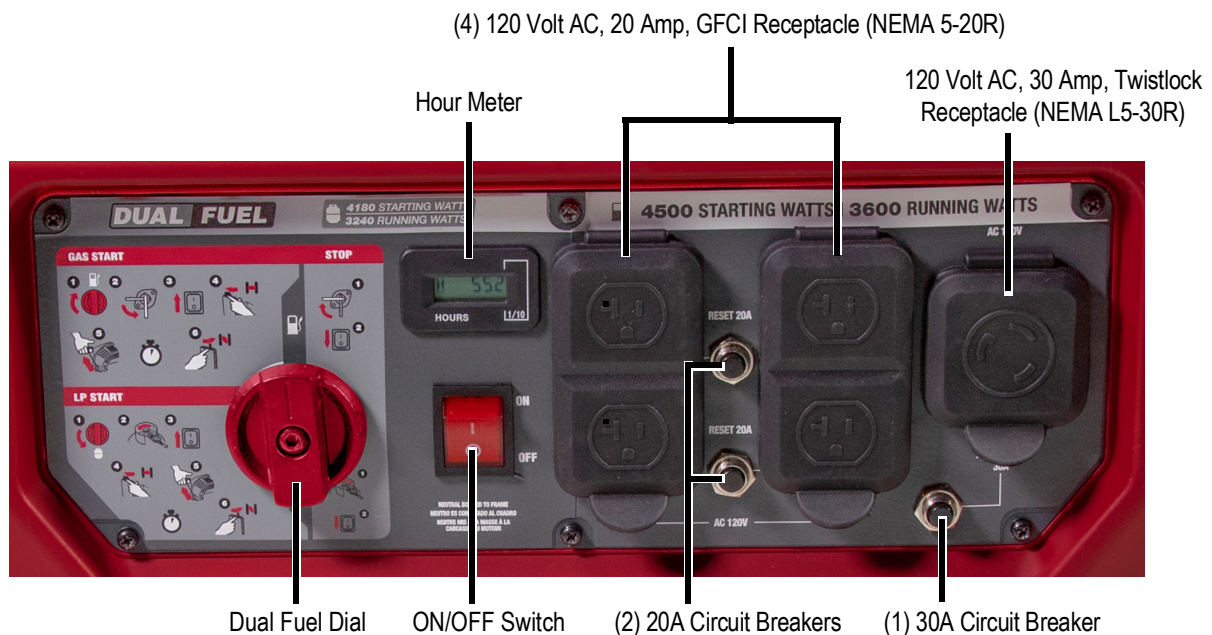

PM4500 Dual Fuel

Portable Generator

Model P0081700 UPC: 696471086386 (EPA / 49 ST/CSA)

Features

- **COsense® Technology STOPS, ALERTS, SAVES.** Powerful protection from hazardous carbon monoxide.
- **Dual Fuel Dial** offers the choice of operating with gasoline or LPG.
- **Large Capacity Steel Fuel Tank** provides durability and up to a 19 hour run time at 25% load (14 hour run time on LP at 25% load).
- **Powered by Generac 224cc OHV Engine** provides consistent power for multiple applications.
- **8" Never Flat Wheels** for easy transportation.
- **Hour Meter** tracks run-time and maintenance intervals.
- **Low-Oil Level Shutdown** prevents engine damage.
- **Fuel Gauge** allows users to keep track of gasoline levels.
- **Covered Outlets** provide protection and keep out debris.

AC Maximum Output Starting Watts
 4500 (Gas) / 4180 (LPG)
AC Rated Output Running Watts
 3600 (Gas) / 3240 (LPG)

Control Panel

PM4500 Dual Fuel

Specifications

Product Series	PM4500 Dual Fuel
Model (Configuration)	P0081700 (49 ST / CSA)
AC Maximum Output Starting Watts	4500 (Gas) / 4180 (LPG)
AC Rated Output Running Watts	3600 (Gas) / 3240 (LPG)
Rated AC Voltage	120 VAC
Rated AC Frequency	60 Hz
Rated 120 VAC Amperage	30 (Gas) / 27 (LP)
Engine Displacement	224cc
Engine Type	OHV
Engine RPM	3600
Recommended Oil	10W-30
Lubrication Method	Splash
Choke Location	On Engine
Fuel Shut Off	On Fuel Tank
Starting Method	Recoil Pull Start
Low Oil Shutdown	Low Level
Neutral Bonded to Ground	Yes
Start Switch Type	On/Off
Fuel Selector	On Control Panel

Start Switch Location	On Control Panel
Fuel Tank Capacity Gal (L)	5 (18.9)
Run Time at 25% of Rated Load (Hours)	19 (Gas) / 14 (LPG)
Run Time at 50% of Rated Load (Hours)	14 (Gas) / 10.5 (LPG)
Warranty- Residential	3 Year Limited
Warranty- Commercial	90 Day