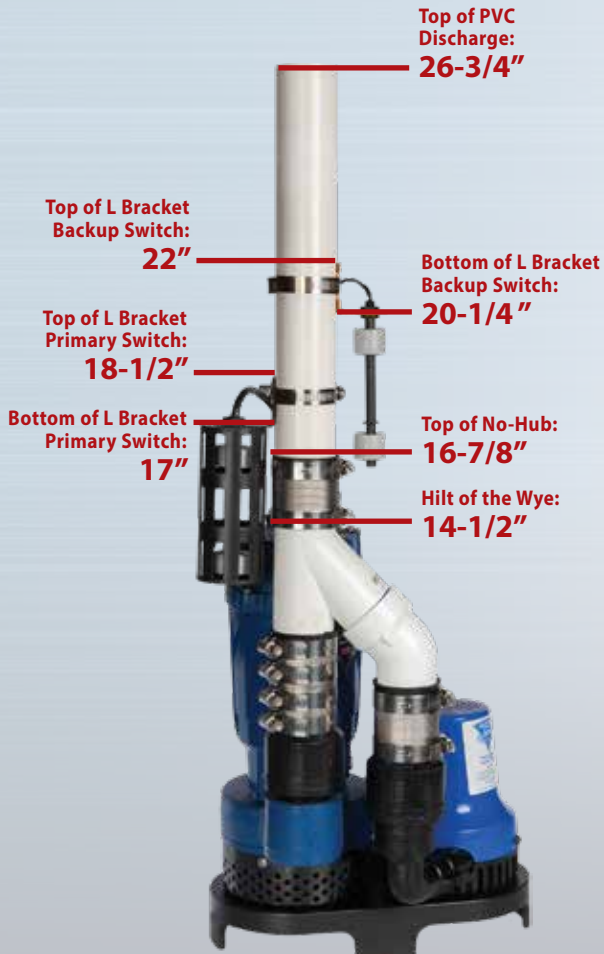

Measurements for Combination Systems

PS-C11

PS-C22

PS-C33

All measurements are +/- 1/4" range