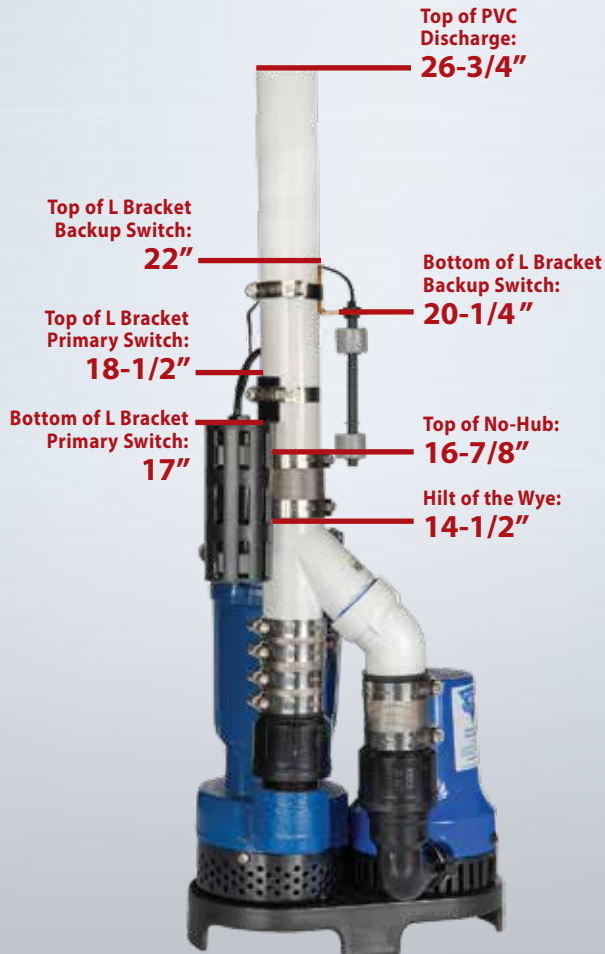

Measurements for Combination Systems

PS-C11

PS-C22

PS-C33

All measurements are +/- 1/4" range