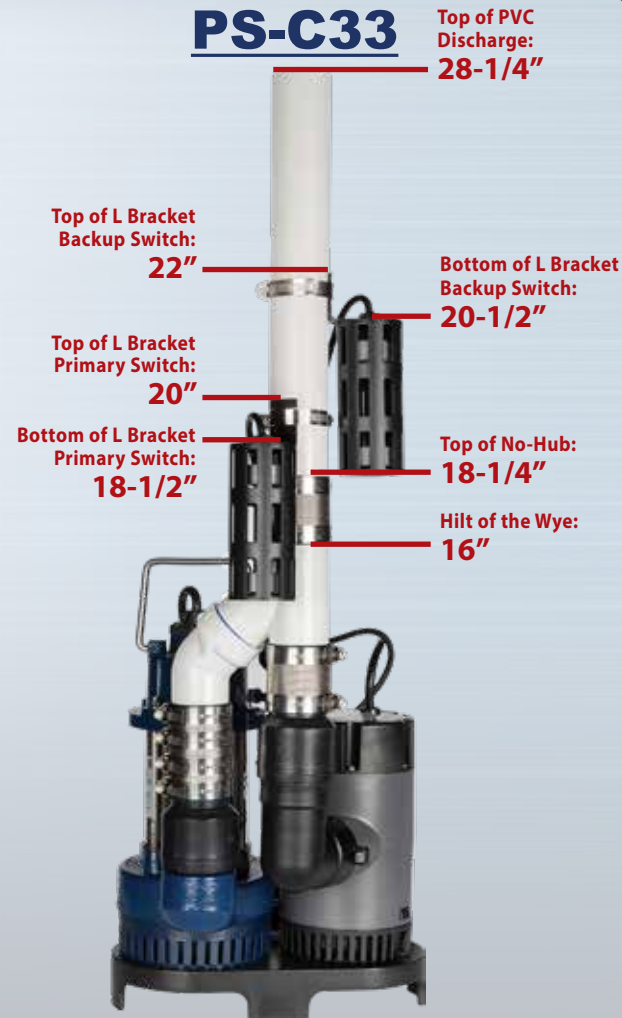

Measurements for Combination Systems

PS-C11

PS-C22

PS-C33

All measurements are +/- 1/4" range