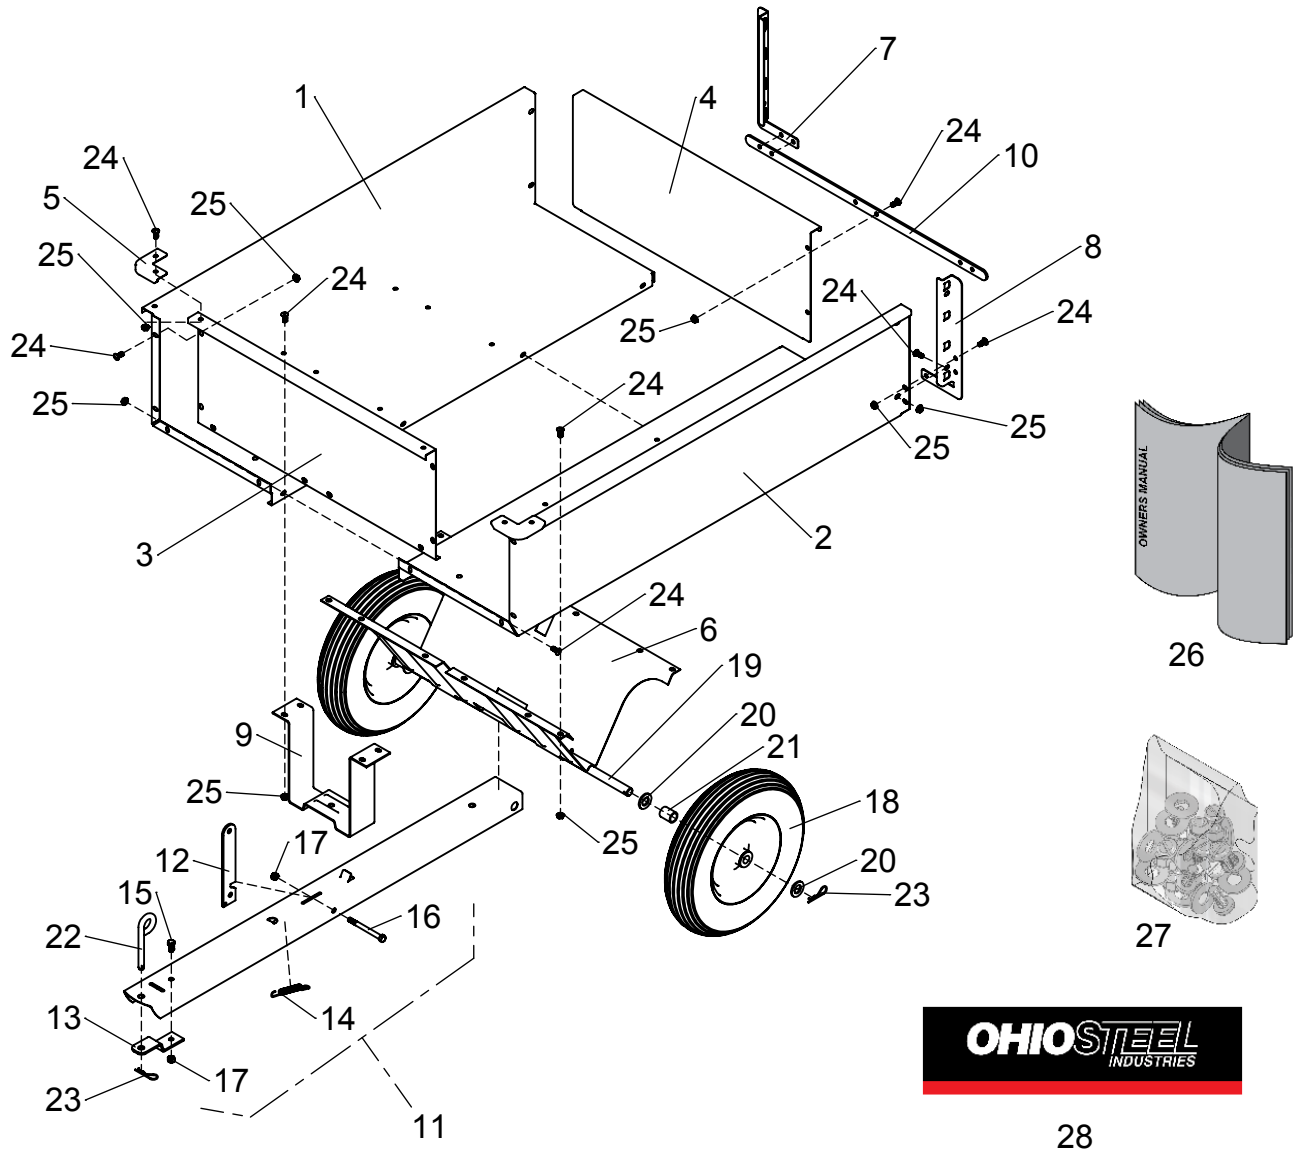

Repair Parts

ITEM	PART NO	DESCRIPTION	QTY	ITEM	PART NO	DESCRIPTION	QTY
1	401011	BODY HALF, RIGHT	1	16	300053	HEX BOLT, 3/8-16 X 4"	1
2	401021	BODY HALF, LEFT	1	17	300061	HEX NUT, 3/8-16 C-LOCK	2
3	401031	GATE, FRONT	1	18	300011	WHEEL (bushings included)	2
4	401041	TAILGATE	1	19	300001	AXLE	1
5	401051	CORNER GUARD	2	20	3000721	3/4" SAE WASHER	4
6	401061	UNDERCARRIAGE	1	21	300126	SPACER 3/4" X 1.250"	2
7	401071	RETAINER GATE, RIGHT	1	22	6000533	PIN, HITCH	1
8	401081	RETAINER GATE, LEFT	1	23	300084	HAIRPIN COTTER	3
9	401091	SUPPORT, FRONT	1	24	300054	TRUSS HD SCREW, 5/16-18 X 3/4"	46
10	401131	BAR SUPPORT, REAR	1	25	6000418	5/16 - 18 SPINNER GRIP NUT	46
11	501012	HITCH, DRAWBAR ASSEMBLY	1	26	6000783	OWNERS MANUAL	1
12	401111	LATCH POST	1	27	3010355	HARDWARE BOLT BAG	1
13	401121	BRACKET, HITCH	1	28	300111	DECAL, OSI	1
14	300131	SPRING, LATCH	1	29	6000809	KIT, 3/4" BUSHINGS (set of 4)	1
15	300052	HEX BOLT, 3/8-16 X 3/4"	1				