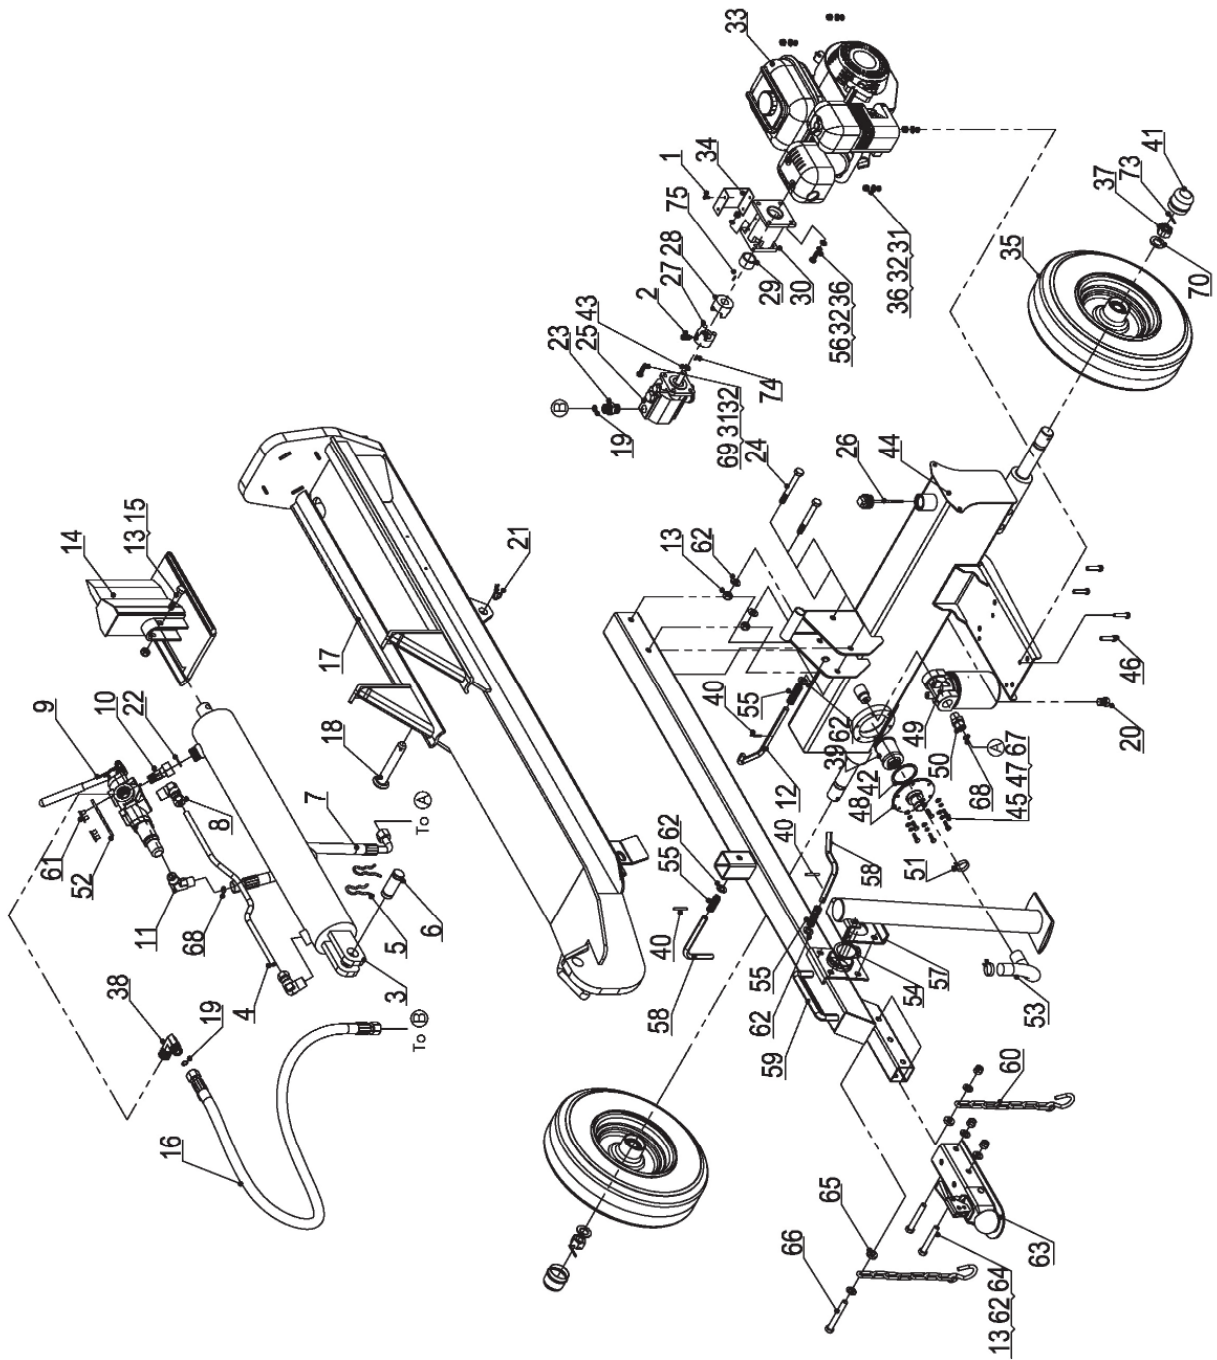

Parts Drawing & Parts List

Parts Drawing & Parts List

Ref#	Drawing No.	Description	Qty
1	9101-05010-DX8.8	Hex Bolt M5x10	4
2	9121-06010-FH	Inner Hex Cone Point Set Screw	1
3	LSP25A-08000	Cylinder	1
4	LSP25-00001-DX	Metal Tube	1
5	LSP25-00005-DX	R Pin	2
6	LSP25-00004-DX	Cylinder Pin	1
7	LSP25-00017	Hydraulic Hose(valve-external filter)	1
8	LSP25-06000	Connector	2
9	M1V24A-00001	Control Valve	1
10	LSP25-17000	Combination Connector	1
11	LSP25-00002-DX	130° Joint	1
12	LSP25-00006-DX	Safety Pin	1
13	9206-12000-DX	Nylon Lock Nut M12	6
14	LSP25B-02000	Wedge	1
15	9101-12065-DX8.8	Hex Bolt M12x65	1
16	LSP25-00016	Hydraulic Hose(Connector-valve)	1
17	LSP25B-01000	Beam	1
18	LSP25-05000-DX	Hitch Pin	1
19	9901-11X2.5	O Ring Ø11x2.5	2
20	LSP25-00010-DX	Oil Plug	1
21	LSP25-00012-DX	R Pin	1
22	9901-15X2.5	O Ring Ø15x2.5	1
23	LSP25-00014-DX	Gear Pump Connector	1
24	9101-12100-DX8.8	Hex Bolt M12x100	2
25	LSP30-10001	Gear Pump	1
26	LSP25-13000	New Oil Bolt	1
27	LSP25-10003	Gear Pump Connector	1
28	LSP25-10002	Engine Connector	1
29	LSP25-10004-DX	Engine Axle Sleeve	1
30	LSP25-10005	Gear Pump Stand	1
31	9206-08000-DX	Nylon Lock Nut M8	8
32	9306-08000-DX	Lock Washer Ø8	12
33	LSP25-10001	Engine	1
34	LSP25-10006	Connector Cover	1
35	LSP25-14000	Wheel	2
36	9301-08000-DX	Flat Washer Ø8	8
37	LSP25-00020-FH	Hex Slotted Thin Nut M20	2