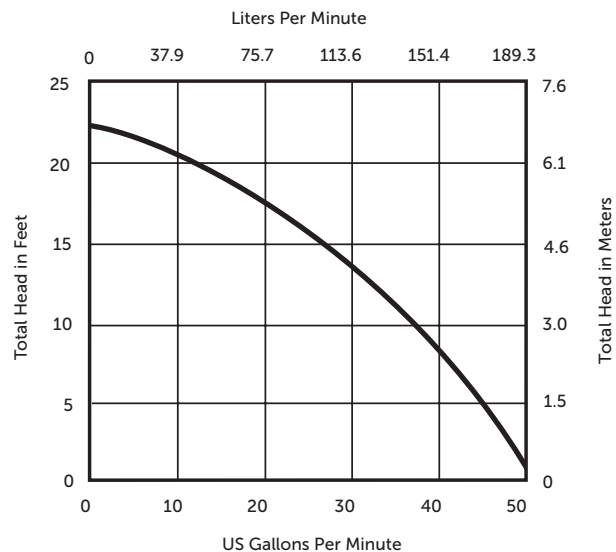

Stainless

Mechanical Shaft Seal

Engineered double lip seal

Bearings

Upper and lower ball bearings

Dimensional Data

Weight: 20 lbs (Model 257)
Height: 10-1/2"
Major Width: 9-3/5" (Model 250)

Motor Specifications

1/3 hp 115V 5.2A
Thermally protected and permanently lubricated
Permanent Split Capacitor (PSC)

Cord Lengths

MODEL	10'	25'[-2]	35'[-3]	50'[-5]
250	Standard	Optional	Optional	Optional
251	Standard	Optional	Optional	Optional
253	Standard	Optional	Optional	N/A
257	Standard	Optional	N/A	N/A

10' cord length standard on all models. For optional lengths, add -2, -3 or -5 suffix to model number.
Example: for model 250 with 35' cord, order 250-3

Performance Curve

60 Hz, 3450 RPM

Effluent Models

Model 250
Manual, no float switch