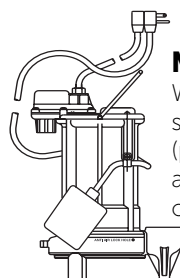

Stainless

Mechanical Shaft Seal

Engineered double lip seal

Bearings

Upper and lower ball bearings

Dimensional Data

Weight: 20 lbs (Model 257)
Height: 10-1/2"
Major Width: 9-3/5" (Model 250)

Motor Specifications

10' cord length standard on all models. For optional lengths, add -2, -3 or -5 suffix to model number.
Example: for model 250 with 35' cord, order 250-3

Performance Curve

60 Hz, 3450 RPM

Effluent Models

Model 250
Manual, no float switch

Model 251
Quick-connect wide-angle float switch, mercury-free

Model 253
Wide-angle float switch with series (piggyback) plug, allows manual operation of pump

Model 257 VMF
VMF, magnetically operated vertical float switch – operates in a 10" diameter sump