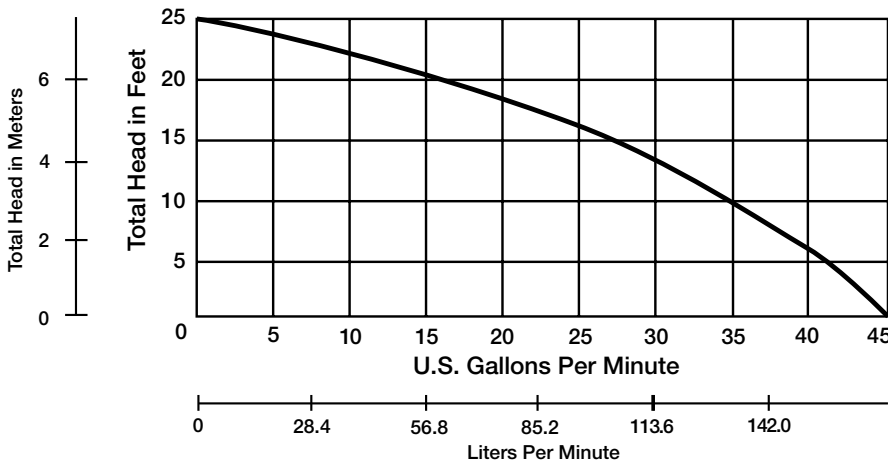

S30-SERIES PERFORMANCE 60 hz

Certified Specifications are subject to change without notice.