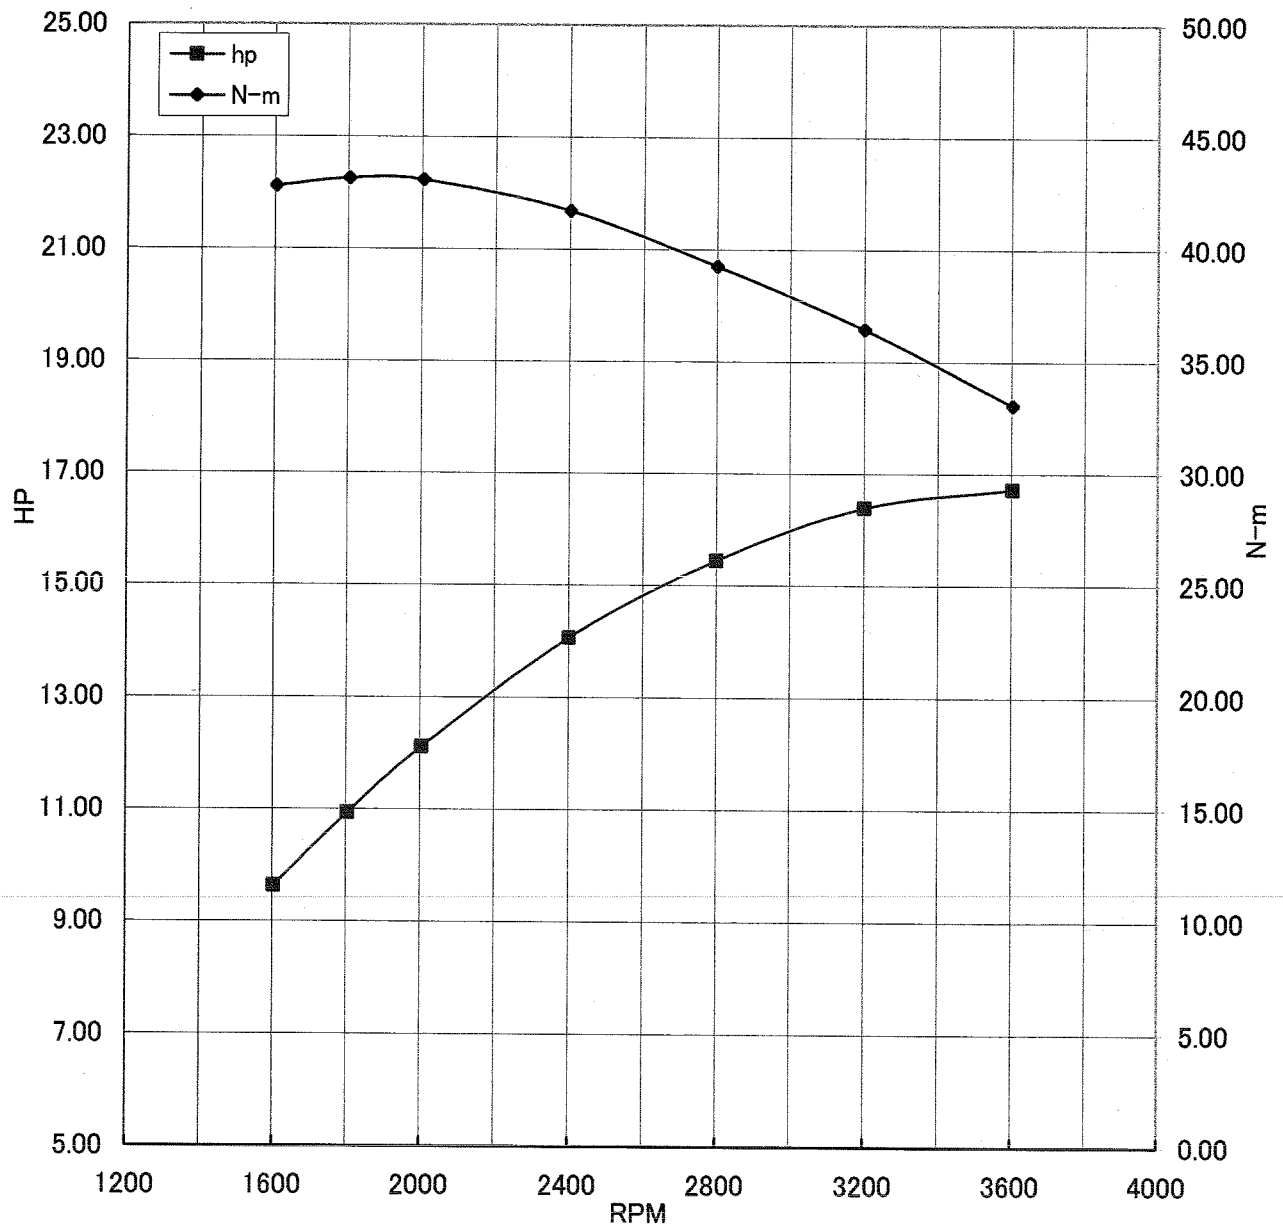

Kawasaki General Purpose Engine Gross Power Data According to SAE J1995

WOT ENGINE POWER PLOT

Kawasaki General purpose engine

Engine model/version : FX481V/BS00
Engine serial number : A07588
Test/run number : 295

Kawasaki General Purpose Engine Gross Power Data According to SAE J1995

WOT ENGINE POWER PLOT

Kawasaki General purpose engine

Engine model/version : FX481V/BS00
Engine serial number : A07588
Test/run number : 296

Kawasaki General Purpose Engine Gross Power Data According to SAE J1995

WOT ENGINE POWER PLOT

Kawasaki General purpose engine

Engine model/version : FX481V/BS00
Engine serial number : A07588
Test/run number : 297