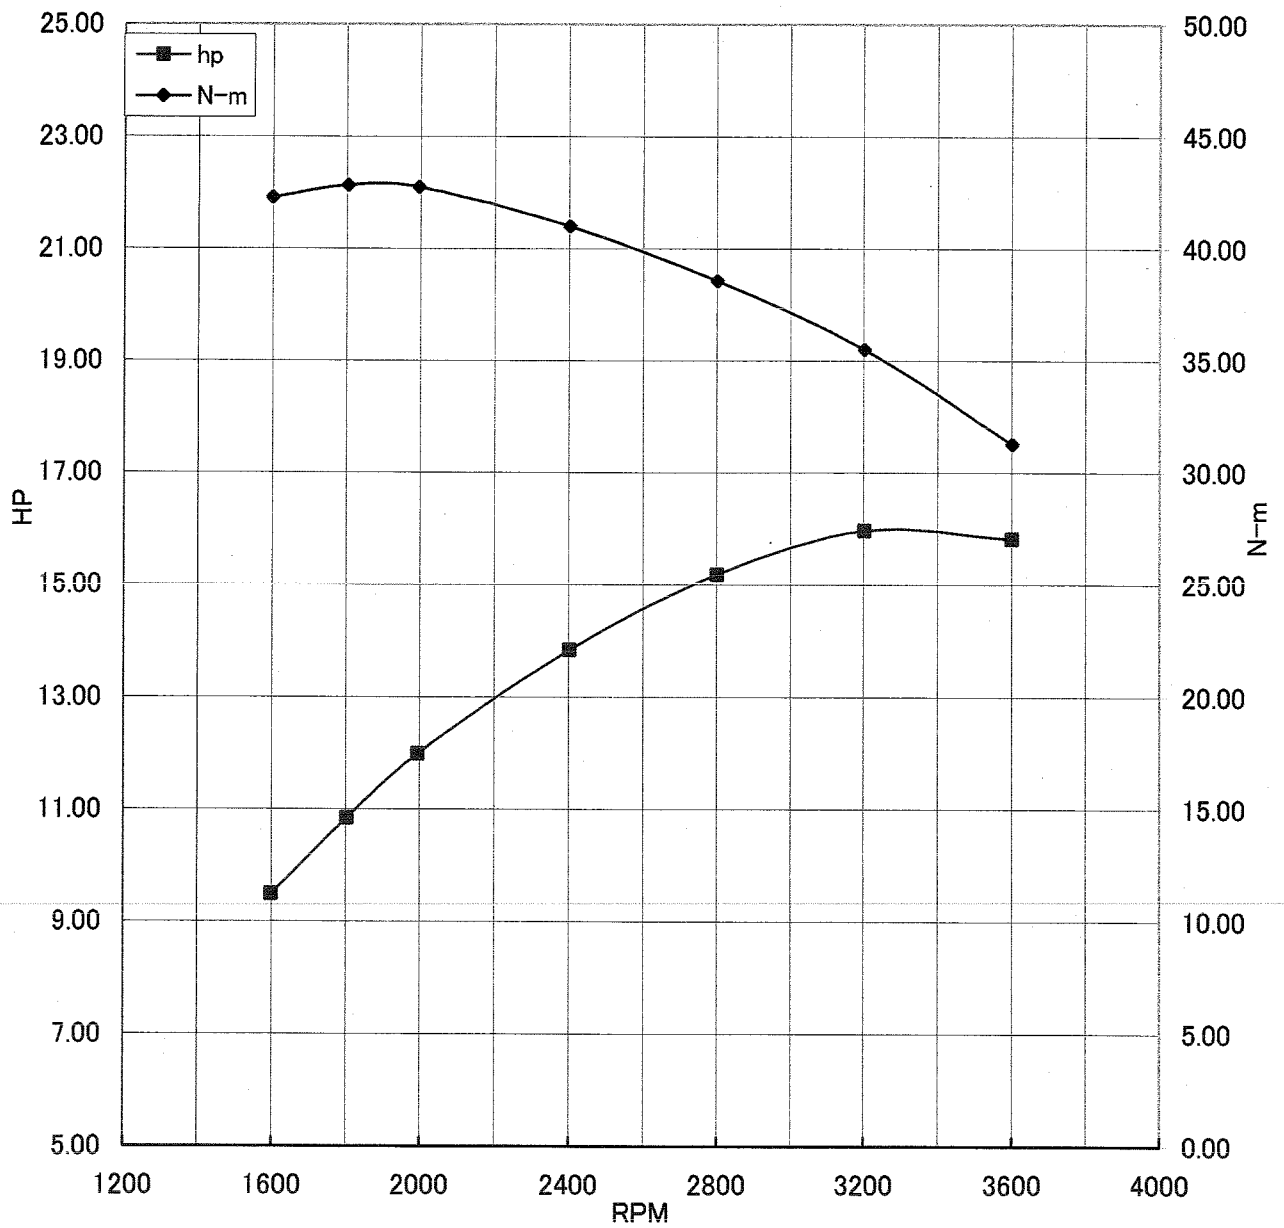

Kawasaki General Purpose Engine Gross Power Data According to SAE J1995

WOT ENGINE POWER PLOT

Kawasaki General purpose engine

Engine model/version : FX481V/BS00
Engine serial number : A07586
Test/run number : 301