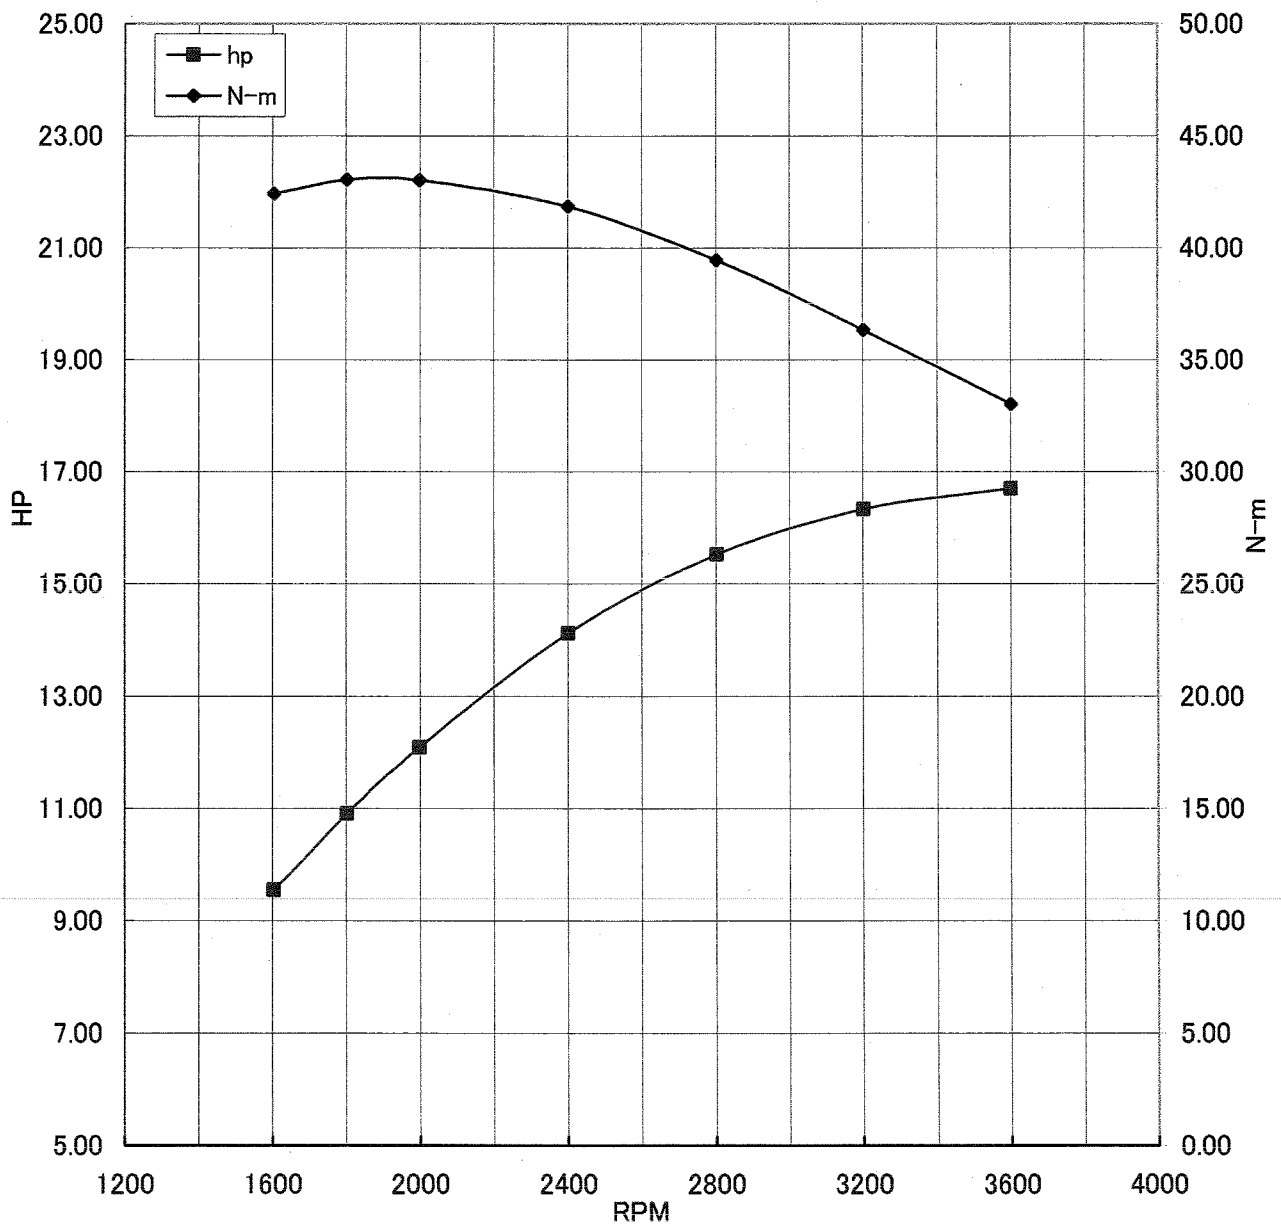

Kawasaki General Purpose Engine Gross Power Data According to SAE J1995

WOT ENGINE POWER PLOT

Kawasaki General purpose engine

Engine model/version : FX481V/BS00
Engine serial number : A07588
Test/run number : 295

Kawasaki General Purpose Engine Gross Power Data According to SAE J1995

WOT ENGINE POWER PLOT

Kawasaki General purpose engine

Engine model/version : FX481V/BS00
Engine serial number : A07588
Test/run number : 296

Kawasaki General Purpose Engine Gross Power Data According to SAE J1995

WOT ENGINE POWER PLOT

Kawasaki General purpose engine

Engine model/version : FX481V/BS00
Engine serial number : A07588
Test/run number : 297