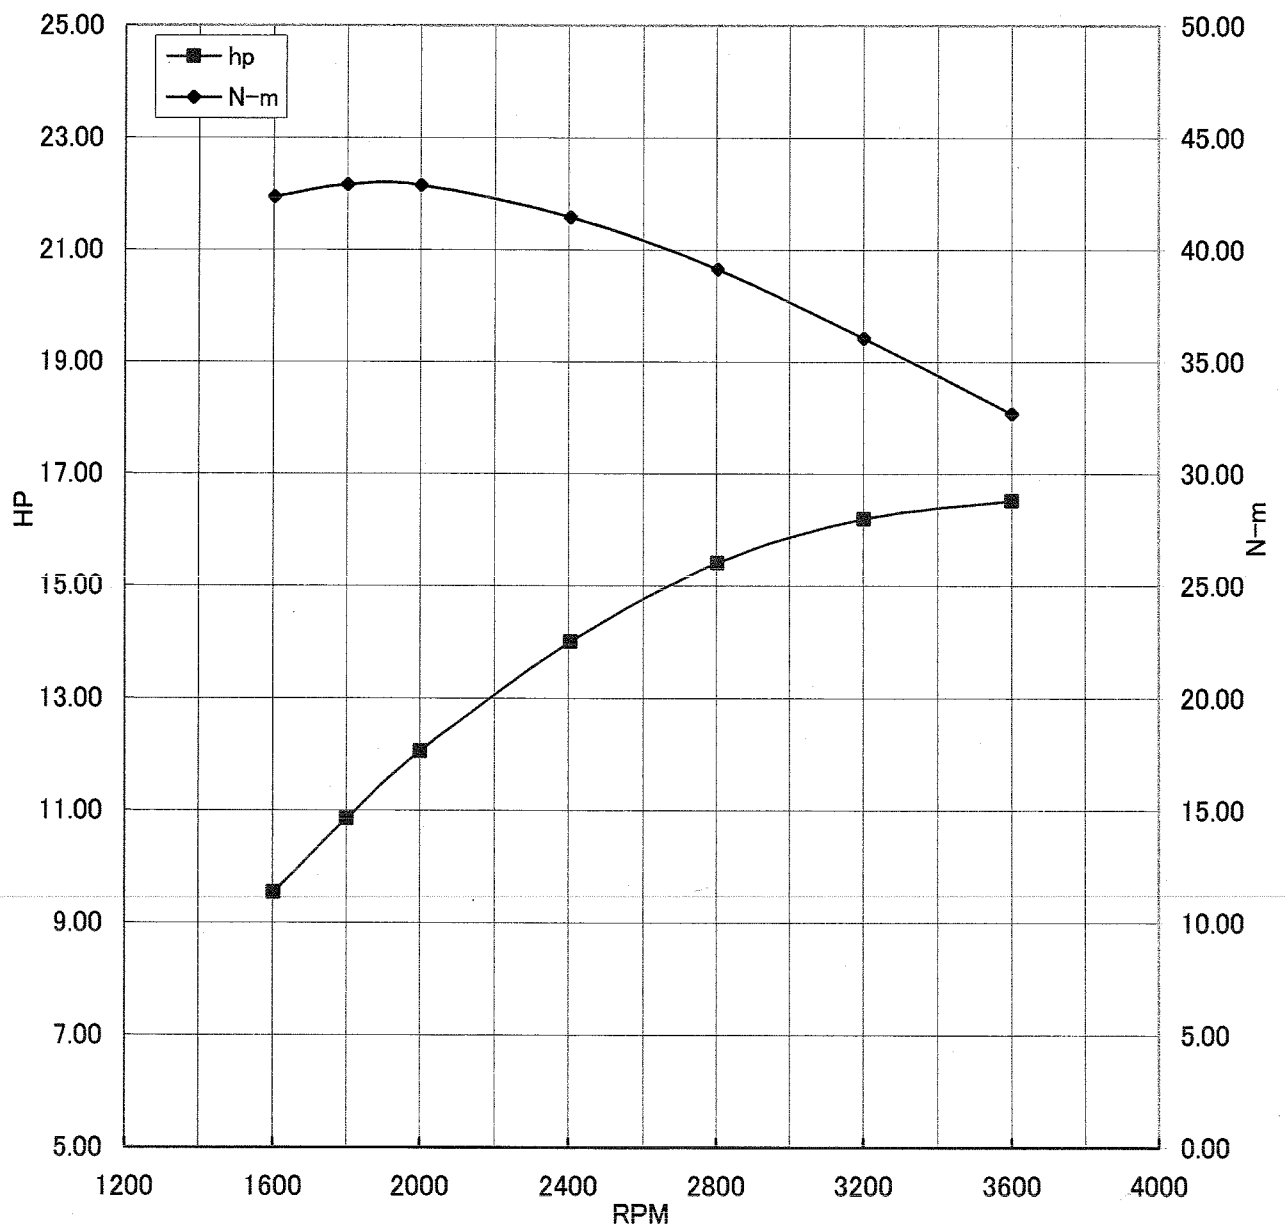

Kawasaki General Purpose Engine Gross Power Data According to SAE J1995

WOT ENGINE POWER PLOT

Kawasaki General purpose engine

Engine model/version : FX481V/BS00
Engine serial number : A07588
Test/run number : 295

Kawasaki General Purpose Engine Gross Power Data According to SAE J1995

WOT ENGINE POWER PLOT

Kawasaki General purpose engine

Engine model/version : FX481V/BS00
Engine serial number : A07588
Test/run number : 296

Kawasaki General Purpose Engine Gross Power Data According to SAE J1995

WOT ENGINE POWER PLOT

Kawasaki General purpose engine

Engine model/version : FX481V/BS00
Engine serial number : A07588
Test/run number : 297