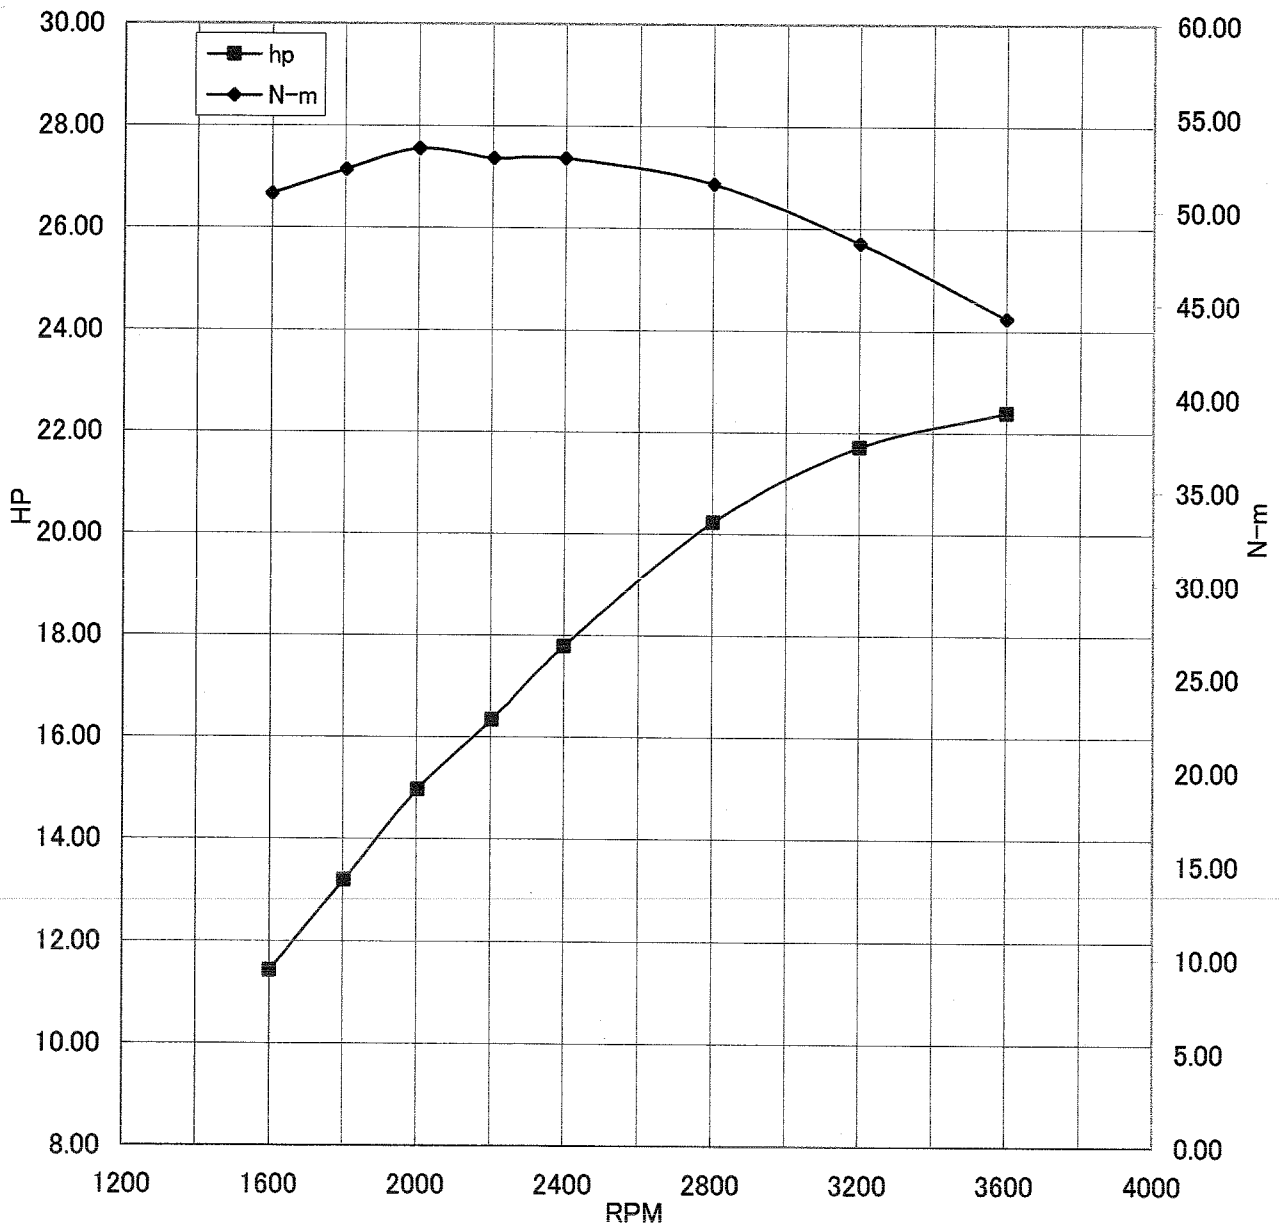

Kawasaki General Purpose Engine Gross Power Data According to SAE J1995

WOT ENGINE POWER PLOT

Kawasaki General purpose engine

Engine model/version : FS651V/CS00
Engine serial number : A02146
Test/run number : 201

Kawasaki General Purpose Engine Gross Power Data According to SAE J1995

WOT ENGINE POWER PLOT

Kawasaki General purpose engine

Engine model/version : FS651V/CS00
Engine serial number : A02146
Test/run number : 202

Kawasaki General Purpose Engine Gross Power Data According to SAE J1995

WOT ENGINE POWER PLOT

Kawasaki General purpose engine

Engine model/version : FS651V/CS00
Engine serial number : A02146
Test/run number : 203

Kawasaki General Purpose Engine Gross Power Data According to SAE J1995

WOT ENGINE POWER PLOT

Kawasaki General purpose engine

Engine model/version : FS651V/CS00
Engine serial number : A02145
Test/run number : 207