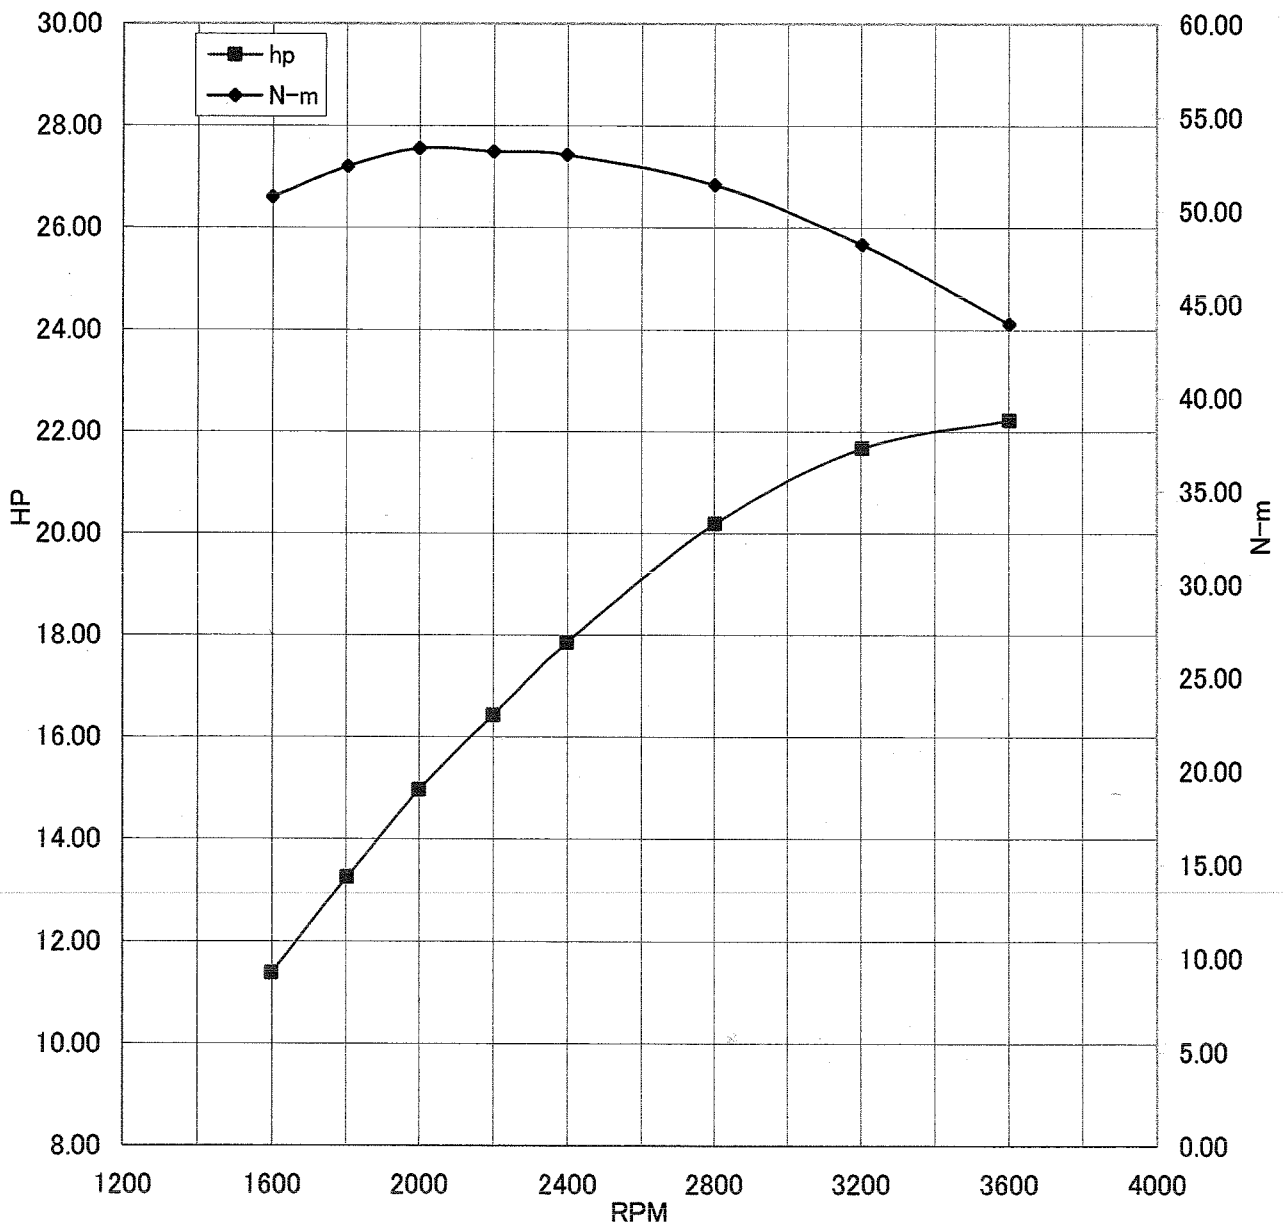

Kawasaki General Purpose Engine Gross Power Data According to SAE J1995

WOT ENGINE POWER PLOT

Kawasaki General purpose engine

Engine model/version : FS651V/CS00
Engine serial number : A02146
Test/run number : 201

Kawasaki General Purpose Engine Gross Power Data According to SAE J1995

WOT ENGINE POWER PLOT

Kawasaki General purpose engine

Engine model/version : FS651V/CS00
Engine serial number : A02146
Test/run number : 202

Kawasaki General Purpose Engine Gross Power Data According to SAE J1995

WOT ENGINE POWER PLOT

Kawasaki General purpose engine

Engine model/version : FS651V/CS00
Engine serial number : A02146
Test/run number : 203

Kawasaki General Purpose Engine Gross Power Data According to SAE J1995

WOT ENGINE POWER PLOT

Kawasaki General purpose engine

Engine model/version : FS651V/CS00
Engine serial number : A02145
Test/run number : 207