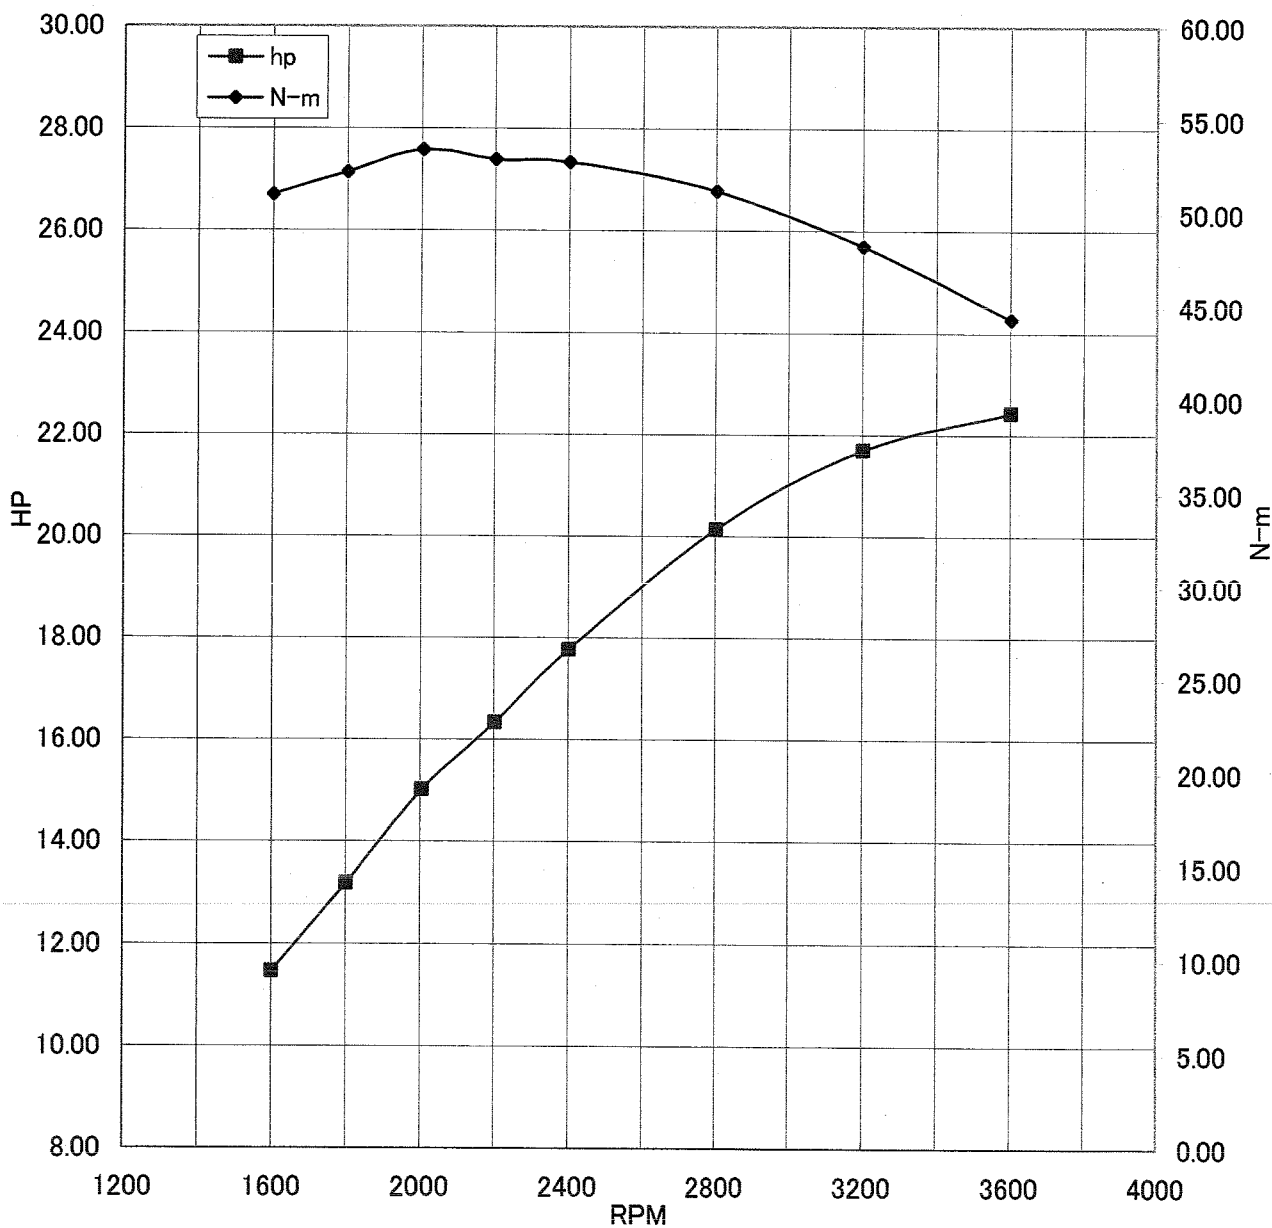

Kawasaki General Purpose Engine Gross Power Data According to SAE J1995

WOT ENGINE POWER PLOT

Kawasaki General purpose engine

Engine model/version : FS651V/CS00
Engine serial number : A02146
Test/run number : 201

Kawasaki General Purpose Engine Gross Power Data According to SAE J1995

WOT ENGINE POWER PLOT

Kawasaki General purpose engine

Engine model/version : FS651V/CS00
Engine serial number : A02146
Test/run number : 202

Kawasaki General Purpose Engine Gross Power Data According to SAE J1995

WOT ENGINE POWER PLOT

Kawasaki General purpose engine

Engine model/version : FS651V/CS00
Engine serial number : A02146
Test/run number : 203

Kawasaki General Purpose Engine Gross Power Data According to SAE J1995

WOT ENGINE POWER PLOT

Kawasaki General purpose engine

Engine model/version : FS651V/CS00
Engine serial number : A02145
Test/run number : 207