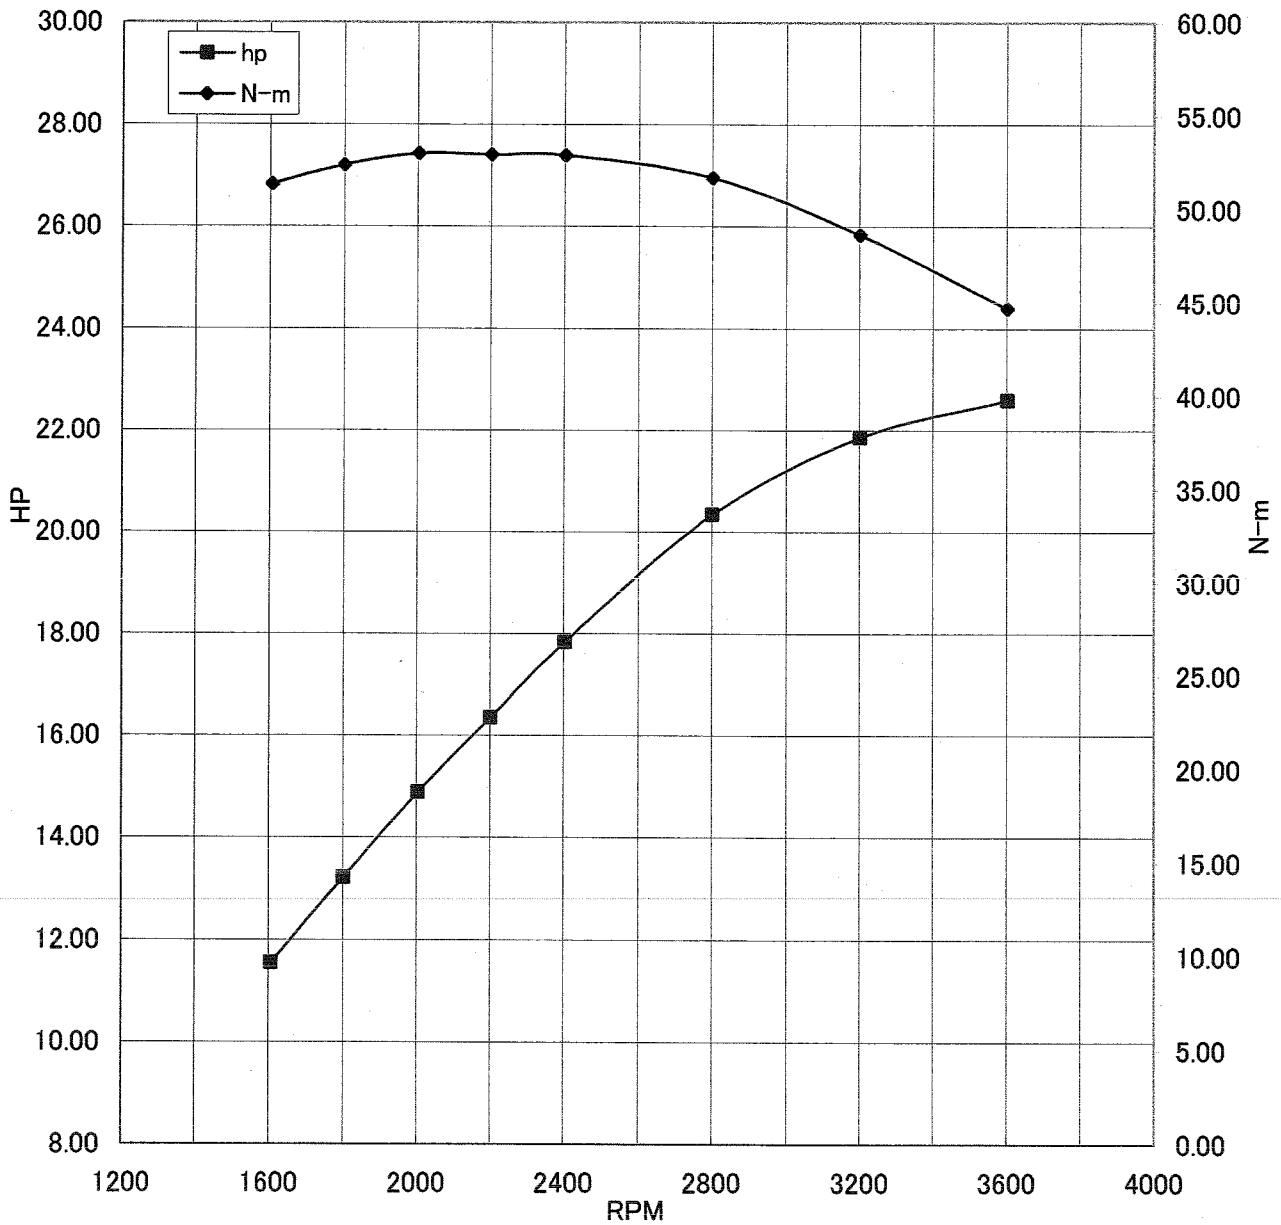

Kawasaki General Purpose Engine Gross Power Data According to SAE J1995

WOT ENGINE POWER PLOT

Kawasaki General purpose engine

Engine model/version : FS651V/CS00
Engine serial number : A02145
Test/run number : 207