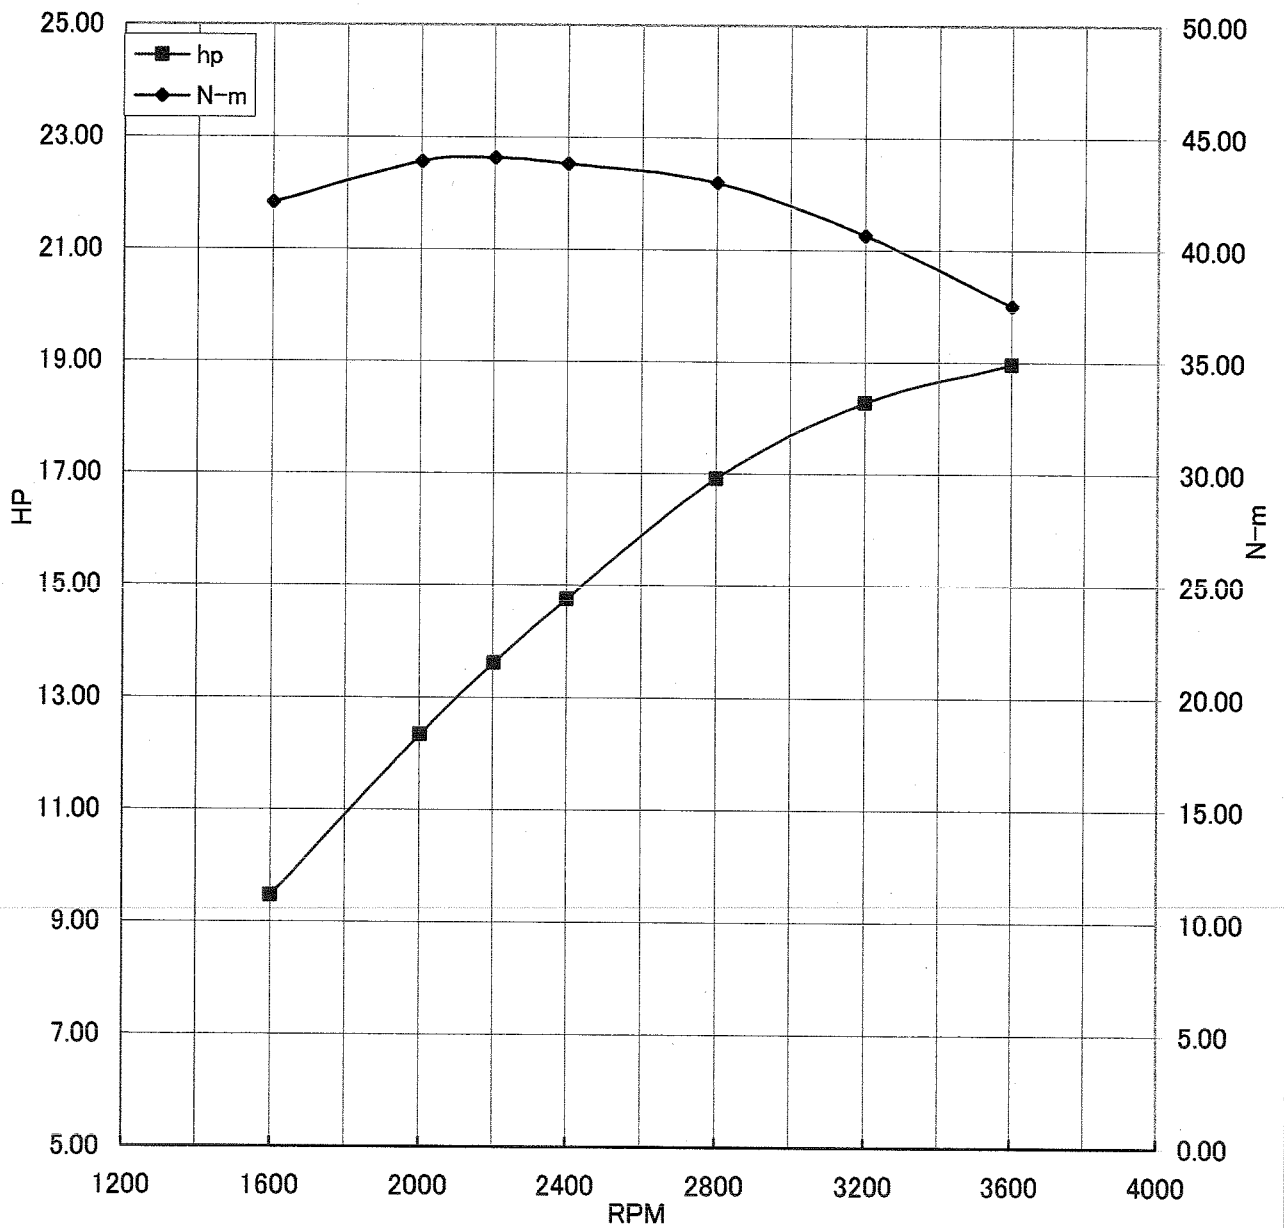

Kawasaki General Purpose Engine Gross Power Data According to SAE J1995

WOT ENGINE POWER PLOT

Kawasaki General purpose engine

Engine model/version : FX600V/BS00
Engine serial number : A07588
Test/run number : 289

Kawasaki General Purpose Engine Gross Power Data According to SAE J1995

WOT ENGINE POWER PLOT

Kawasaki General purpose engine

Engine model/version : FX600V/BS00
Engine serial number : A07588
Test/run number : 290

Kawasaki General Purpose Engine Gross Power Data According to SAE J1995

WOT ENGINE POWER PLOT

Kawasaki General purpose engine

Engine model/version : FX600V/BS00
Engine serial number : A07588
Test/run number : 291

Kawasaki General Purpose Engine Gross Power Data According to SAE J1995

WOT ENGINE POWER PLOT

Kawasaki General purpose engine

Engine model/version : FX600V/BS00
Engine serial number : A07586
Test/run number : 299