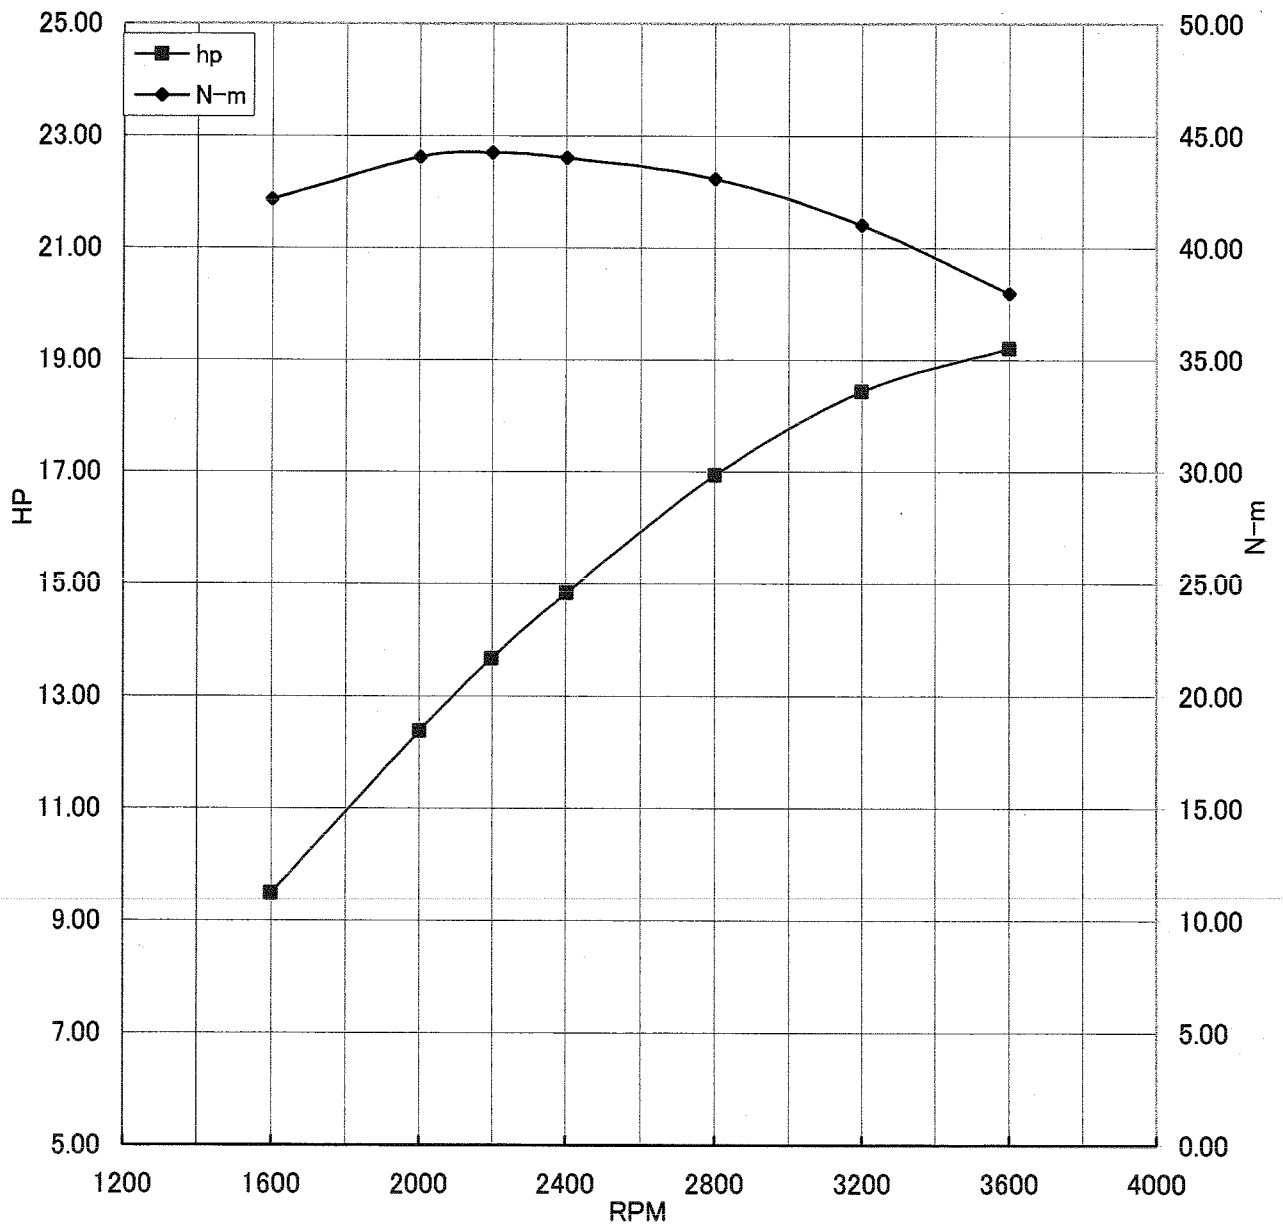

Kawasaki General Purpose Engine Gross Power Data According to SAE J1995

WOT ENGINE POWER PLOT

Kawasaki General purpose engine

Engine model/version : FX600V/BS00
Engine serial number : A07588
Test/run number : 289

Kawasaki General Purpose Engine Gross Power Data According to SAE J1995

WOT ENGINE POWER PLOT

Kawasaki General purpose engine

Engine model/version : FX600V/BS00
Engine serial number : A07588
Test/run number : 290

Kawasaki General Purpose Engine Gross Power Data According to SAE J1995

WOT ENGINE POWER PLOT

Kawasaki General purpose engine

Engine model/version : FX600V/BS00
Engine serial number : A07588
Test/run number : 291

Kawasaki General Purpose Engine Gross Power Data According to SAE J1995

WOT ENGINE POWER PLOT

Kawasaki General purpose engine

Engine model/version : FX600V/BS00
Engine serial number : A07586
Test/run number : 299