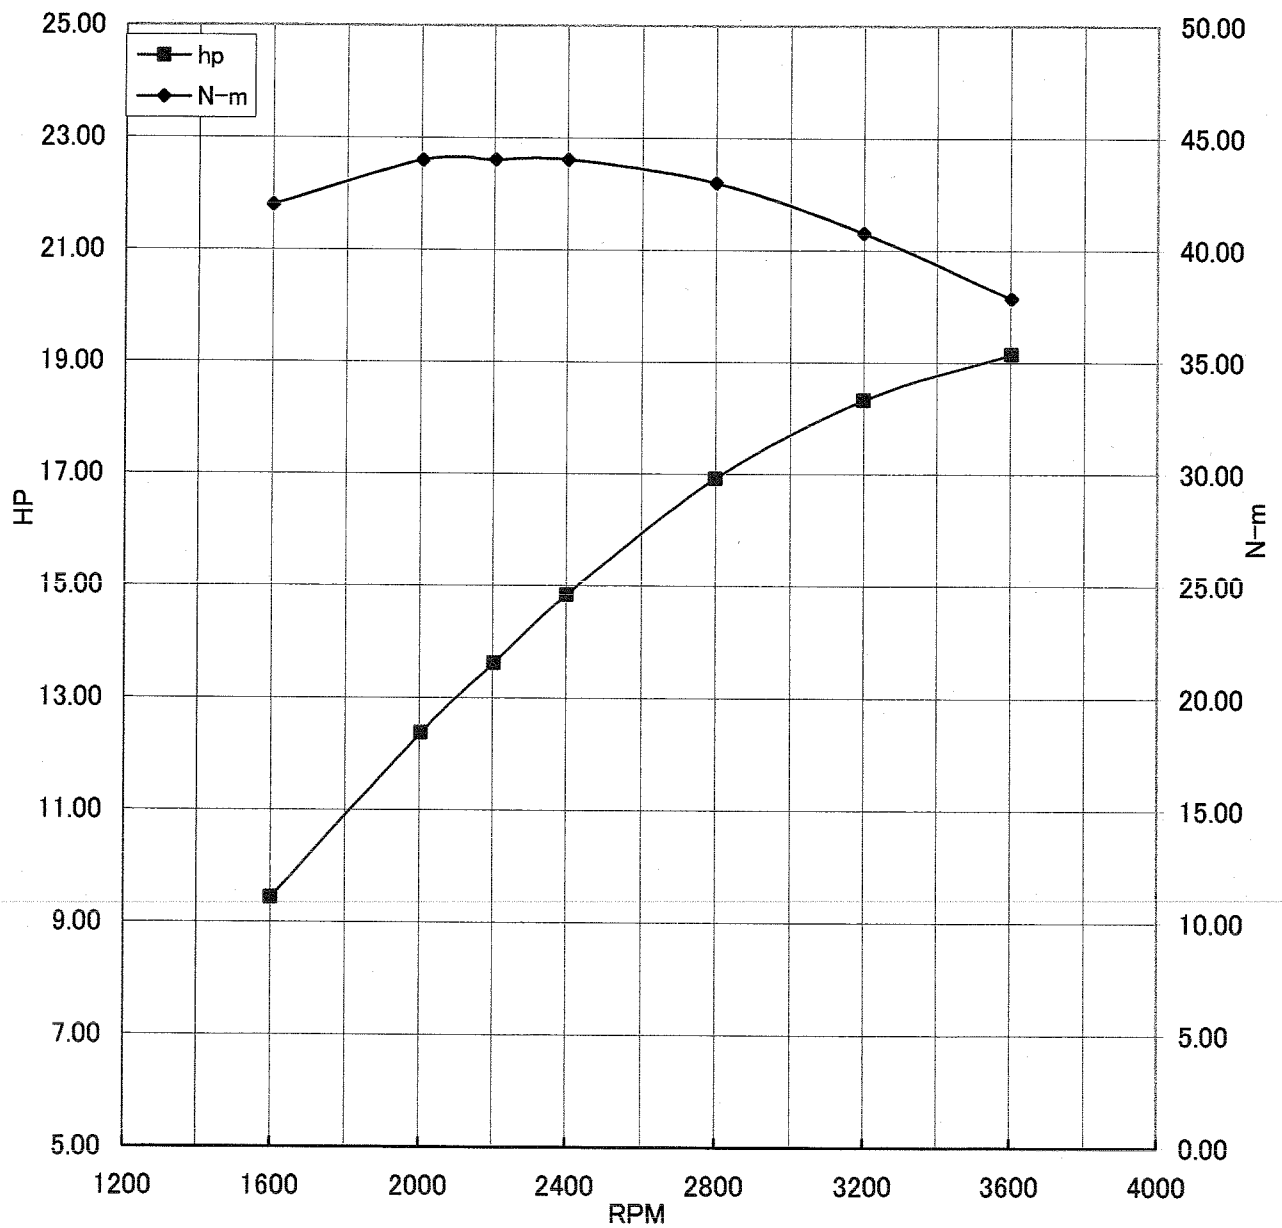

Kawasaki General Purpose Engine Gross Power Data According to SAE J1995

WOT ENGINE POWER PLOT

Kawasaki General purpose engine

Engine model/version : FX600V/BS00
Engine serial number : A07588
Test/run number : 289

Kawasaki General Purpose Engine Gross Power Data According to SAE J1995

WOT ENGINE POWER PLOT

Kawasaki General purpose engine

Engine model/version : FX600V/BS00
Engine serial number : A07588
Test/run number : 290

Kawasaki General Purpose Engine Gross Power Data According to SAE J1995

WOT ENGINE POWER PLOT

Kawasaki General purpose engine

Engine model/version : FX600V/BS00
Engine serial number : A07588
Test/run number : 291

Kawasaki General Purpose Engine Gross Power Data According to SAE J1995

WOT ENGINE POWER PLOT

Kawasaki General purpose engine

Engine model/version : FX600V/BS00
Engine serial number : A07586
Test/run number : 299