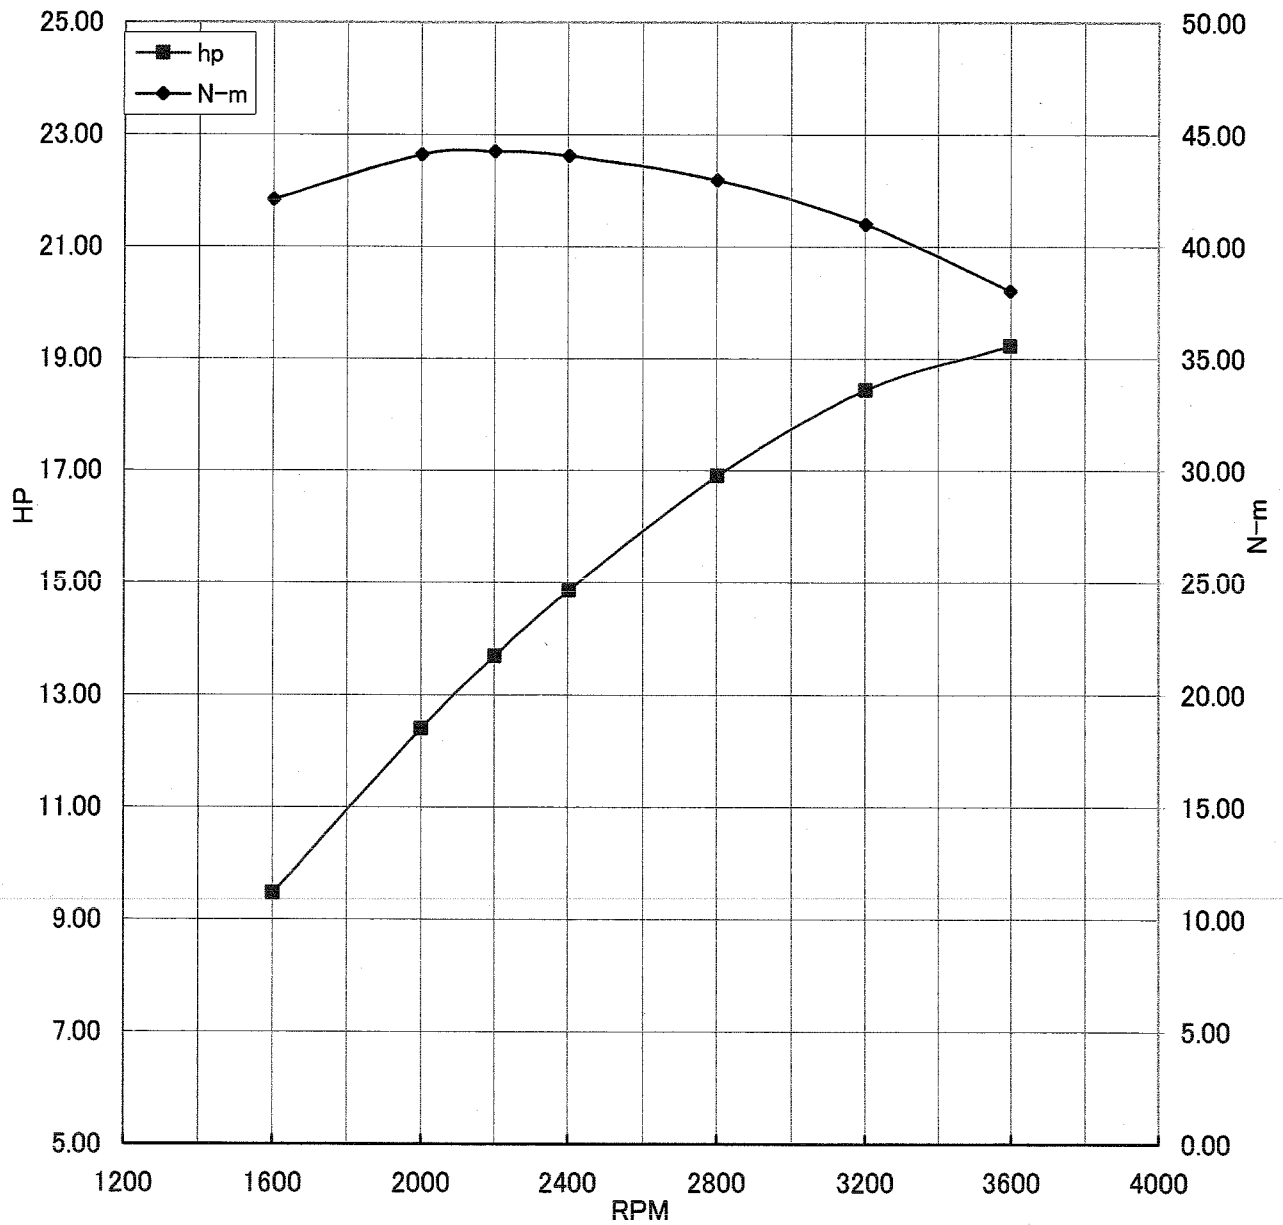

Kawasaki General Purpose Engine Gross Power Data According to SAE J1995

WOT ENGINE POWER PLOT

Kawasaki General purpose engine

Engine model/version : FX600V/BS00
Engine serial number : A07588
Test/run number : 289

Kawasaki General Purpose Engine Gross Power Data According to SAE J1995

WOT ENGINE POWER PLOT

Kawasaki General purpose engine

Engine model/version : FX600V/BS00
Engine serial number : A07588
Test/run number : 290

Kawasaki General Purpose Engine Gross Power Data According to SAE J1995

WOT ENGINE POWER PLOT

Kawasaki General purpose engine

Engine model/version : FX600V/BS00
Engine serial number : A07588
Test/run number : 291

Kawasaki General Purpose Engine Gross Power Data According to SAE J1995

WOT ENGINE POWER PLOT

Kawasaki General purpose engine

Engine model/version : FX600V/BS00
Engine serial number : A07586
Test/run number : 299