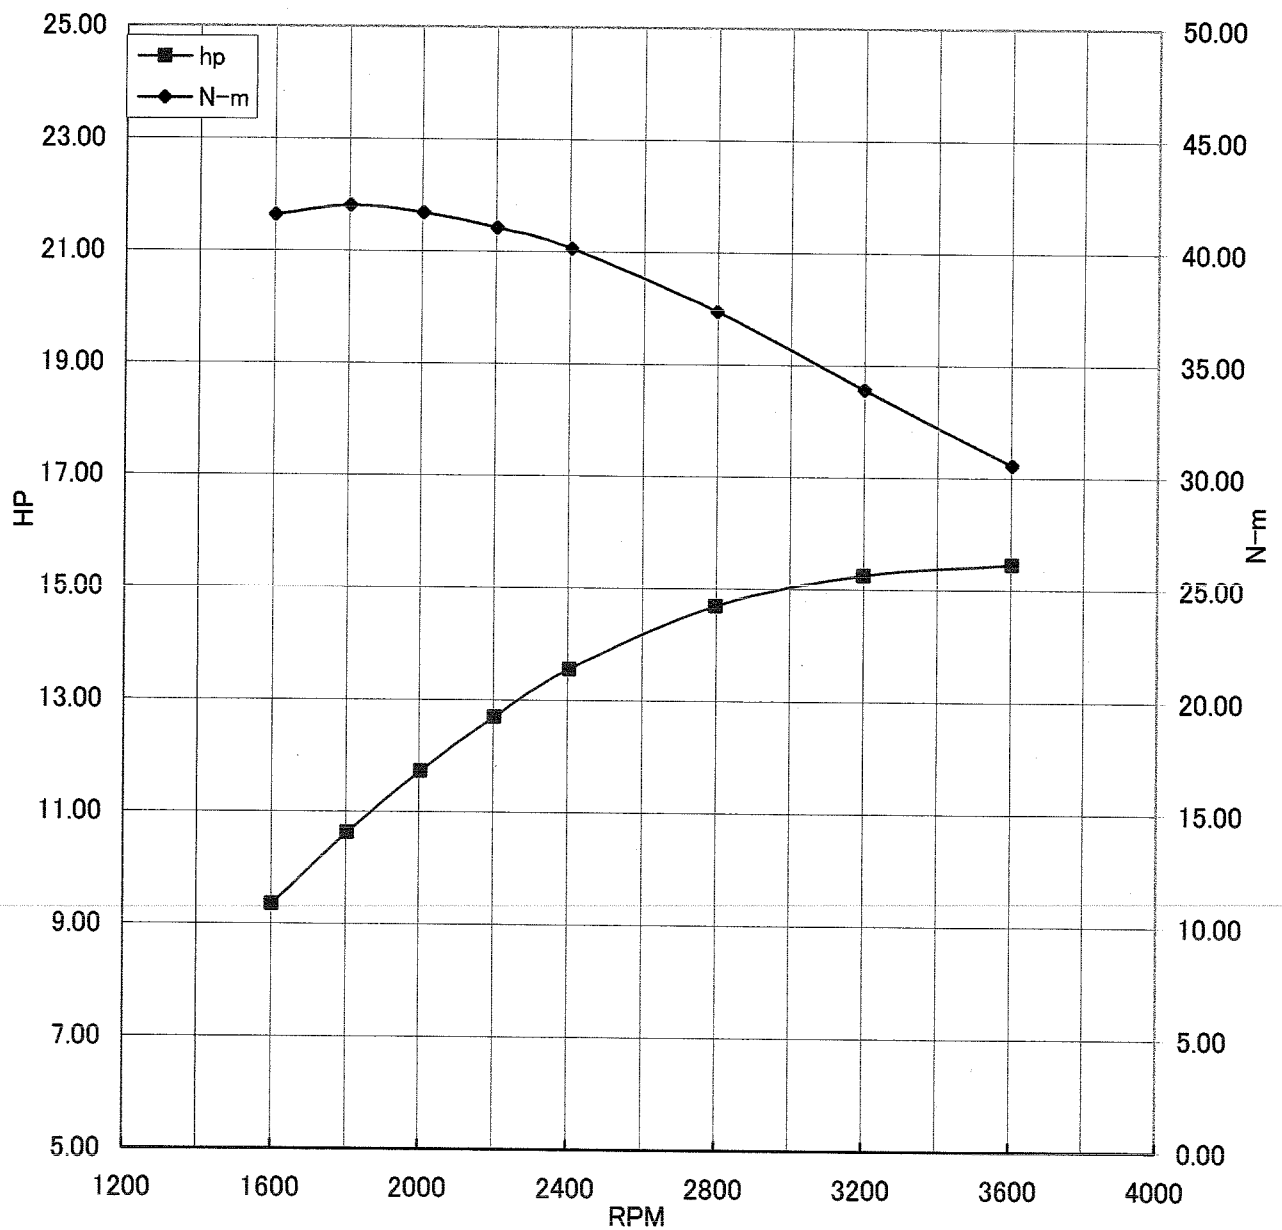

Kawasaki General Purpose Engine Gross Power Data According to SAE J1995

WOT ENGINE POWER PLOT

Kawasaki General purpose engine

Engine model/version : FS541V/BS00
Engine serial number : A04058
Test/run number : 270

Kawasaki General Purpose Engine Gross Power Data According to SAE J1995

WOT ENGINE POWER PLOT

Kawasaki General purpose engine

Engine model/version : FS541V/BS00
Engine serial number : A04058
Test/run number : 271

Kawasaki General Purpose Engine Gross Power Data According to SAE J1995

WOT ENGINE POWER PLOT

Kawasaki General purpose engine

Engine model/version : FS541V/BS00
Engine serial number : A04058
Test/run number : 272

Kawasaki General Purpose Engine Gross Power Data According to SAE J1995

WOT ENGINE POWER PLOT

Kawasaki General purpose engine

Engine model/version : FS541V/BS00
Engine serial number : A04059
Test/run number : 281