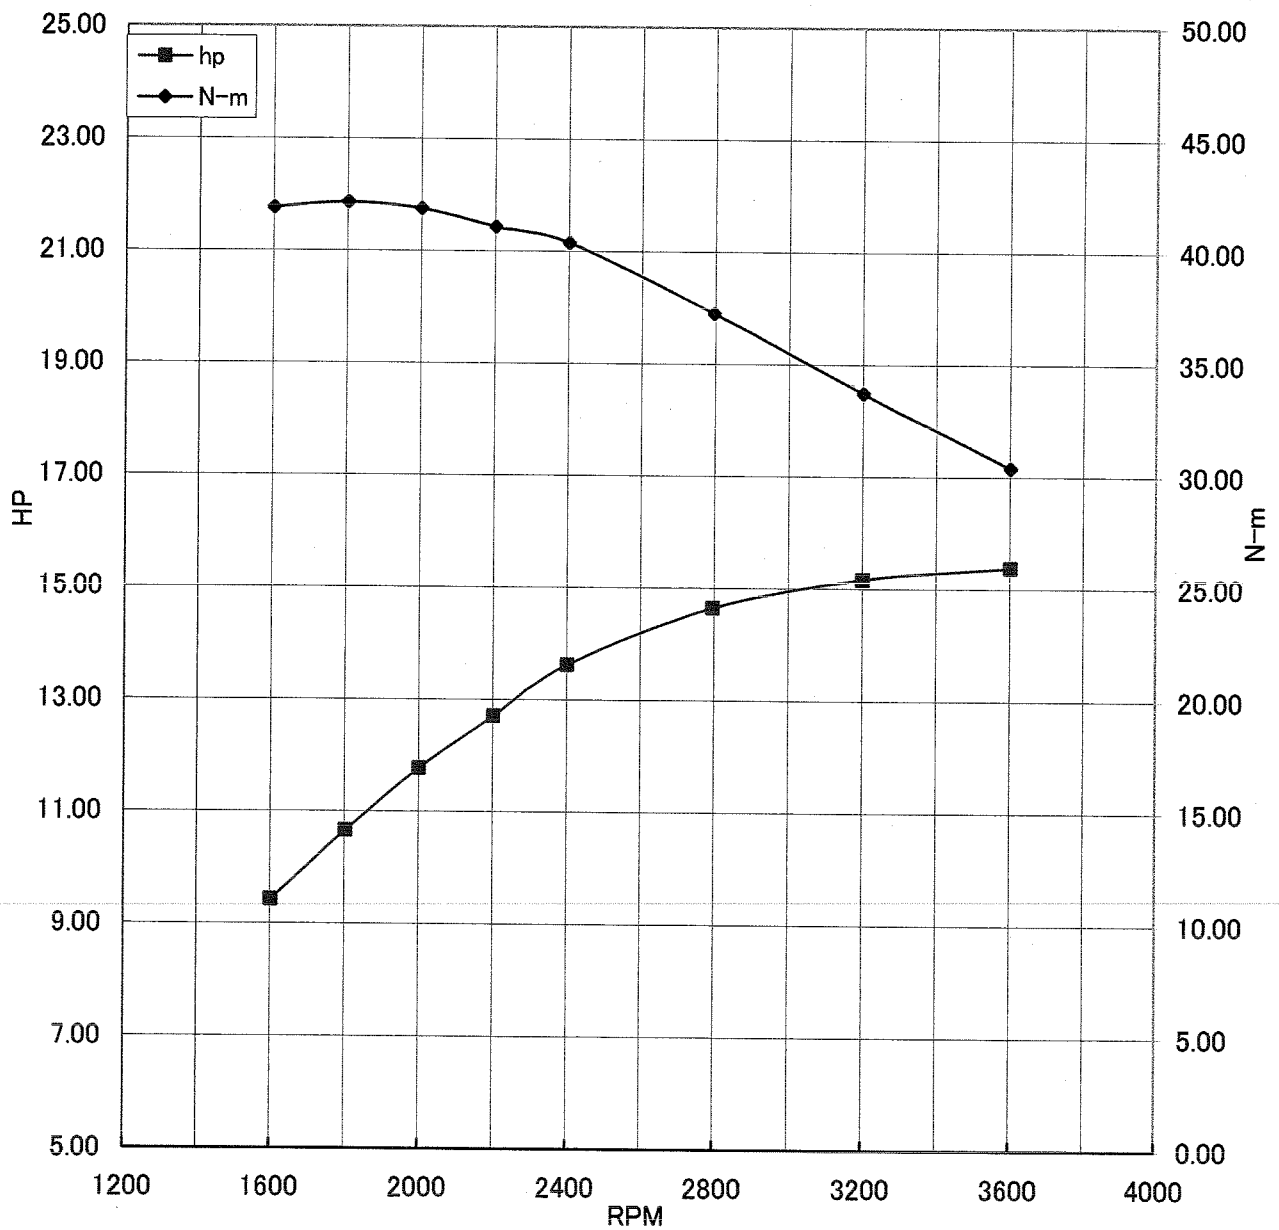

Kawasaki General Purpose Engine Gross Power Data According to SAE J1995

WOT ENGINE POWER PLOT

Kawasaki General purpose engine

Engine model/version : FS541V/BS00
Engine serial number : A04058
Test/run number : 270

Kawasaki General Purpose Engine Gross Power Data According to SAE J1995

WOT ENGINE POWER PLOT

Kawasaki General purpose engine

Engine model/version : FS541V/BS00
Engine serial number : A04058
Test/run number : 271

Kawasaki General Purpose Engine Gross Power Data According to SAE J1995

WOT ENGINE POWER PLOT

Kawasaki General purpose engine

Engine model/version : FS541V/BS00
Engine serial number : A04058
Test/run number : 272