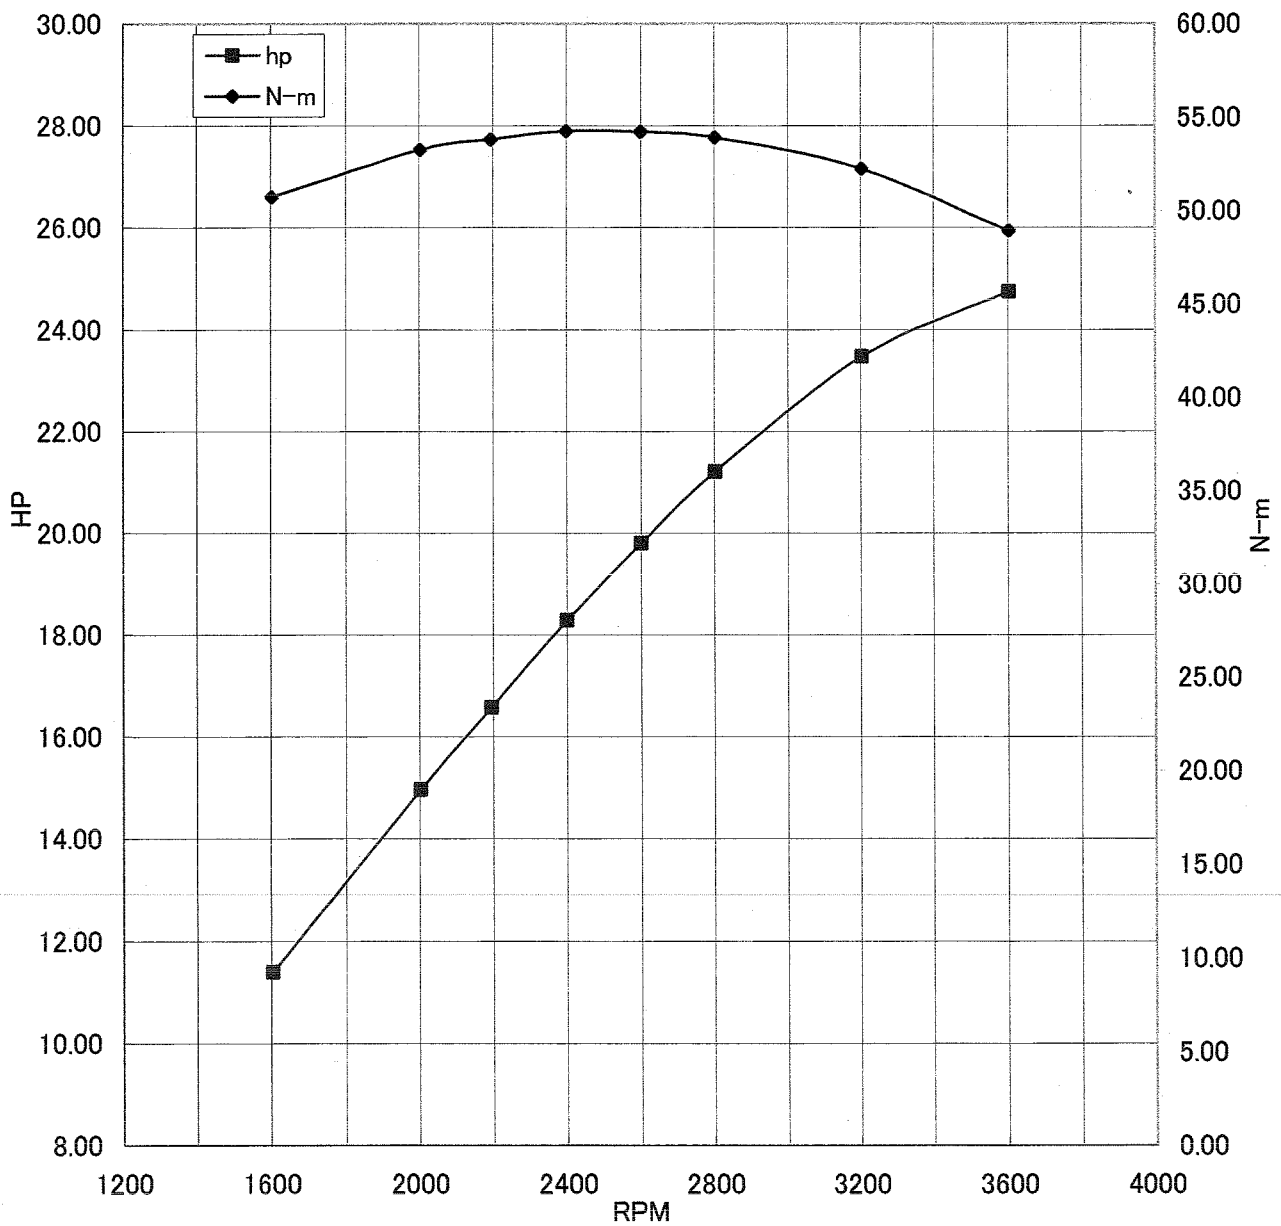

Kawasaki General Purpose Engine Gross Power Data According to SAE J1995

WOT ENGINE POWER PLOT

Kawasaki General purpose engine

Engine model/version : FS730/CS00
Engine serial number : A02146
Test/run number : 194

Kawasaki General Purpose Engine Gross Power Data According to SAE J1995

WOT ENGINE POWER PLOT

Kawasaki General purpose engine

Engine model/version : FS730/CS00
Engine serial number : A02146
Test/run number : 195

Kawasaki General Purpose Engine Gross Power Data According to SAE J1995

WOT ENGINE POWER PLOT

Kawasaki General purpose engine

Engine model/version : FS730/CS00
Engine serial number : A02146
Test/run number : 196

Kawasaki General Purpose Engine Gross Power Data According to SAE J1995

WOT ENGINE POWER PLOT

Kawasaki General purpose engine

Engine model/version : FS730/CS00
Engine serial number : A02145
Test/run number : 205