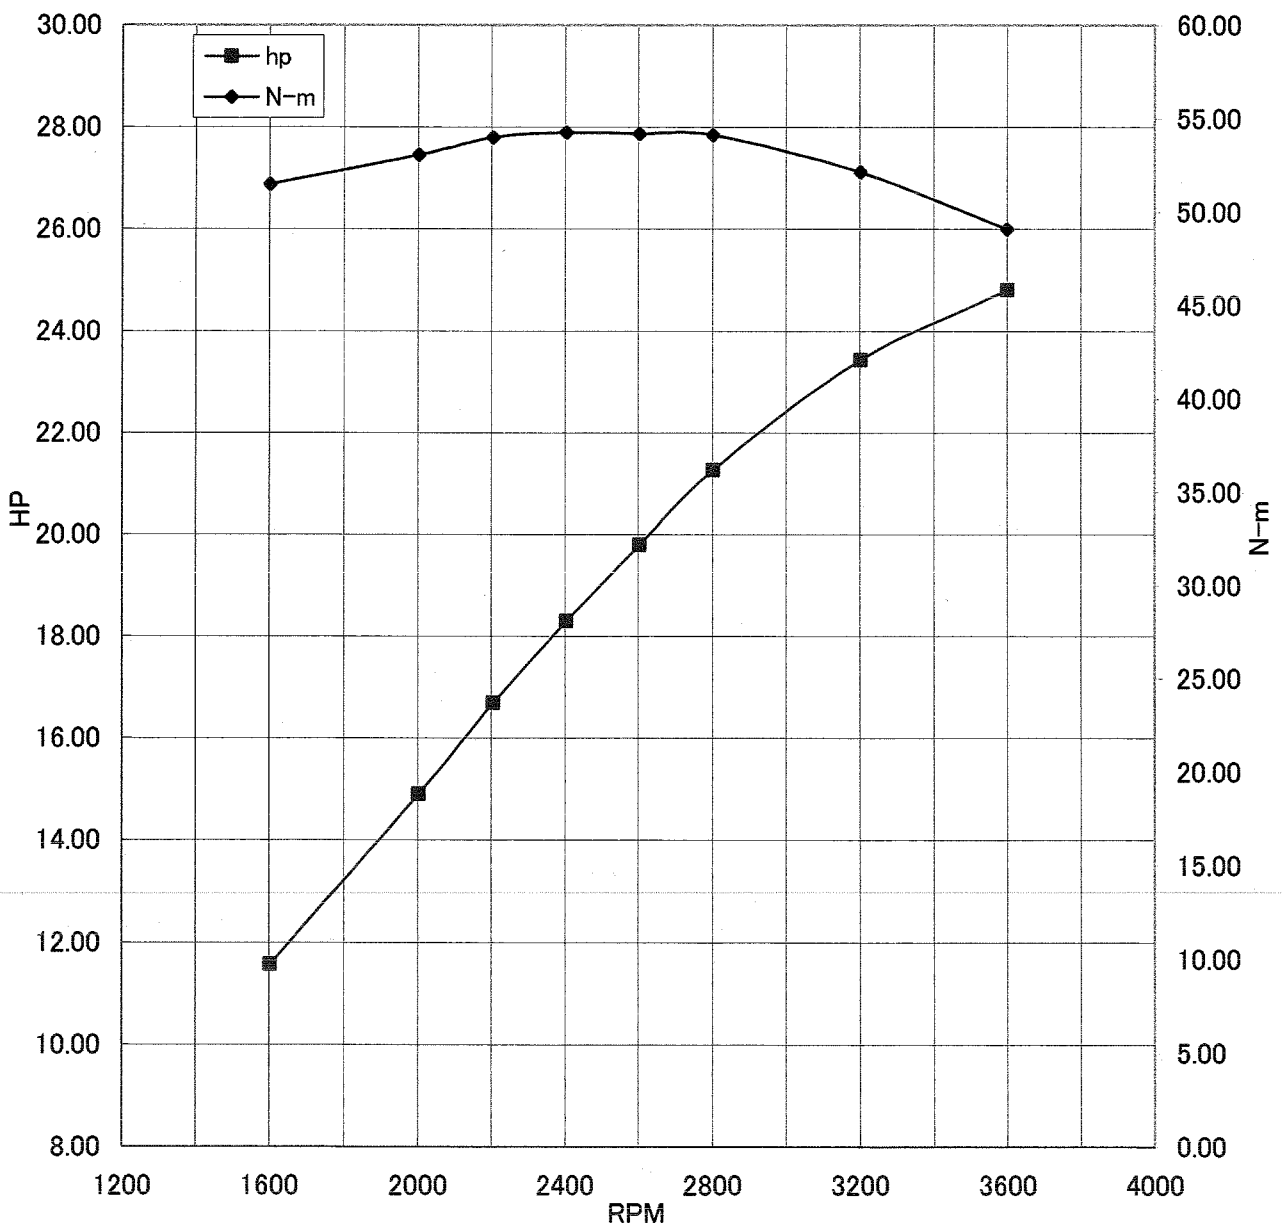

Kawasaki General Purpose Engine Gross Power Data According to SAE J1995

WOT ENGINE POWER PLOT

Kawasaki General purpose engine

Engine model/version : FS730/CS00
Engine serial number : A02146
Test/run number : 194

Kawasaki General Purpose Engine Gross Power Data According to SAE J1995

WOT ENGINE POWER PLOT

Kawasaki General purpose engine

Engine model/version : FS730/CS00
Engine serial number : A02146
Test/run number : 195

Kawasaki General Purpose Engine Gross Power Data According to SAE J1995

WOT ENGINE POWER PLOT

Kawasaki General purpose engine

Engine model/version : FS730/CS00
Engine serial number : A02146
Test/run number : 196

Kawasaki General Purpose Engine Gross Power Data According to SAE J1995

WOT ENGINE POWER PLOT

Kawasaki General purpose engine

Engine model/version : FS730/CS00
Engine serial number : A02145
Test/run number : 205