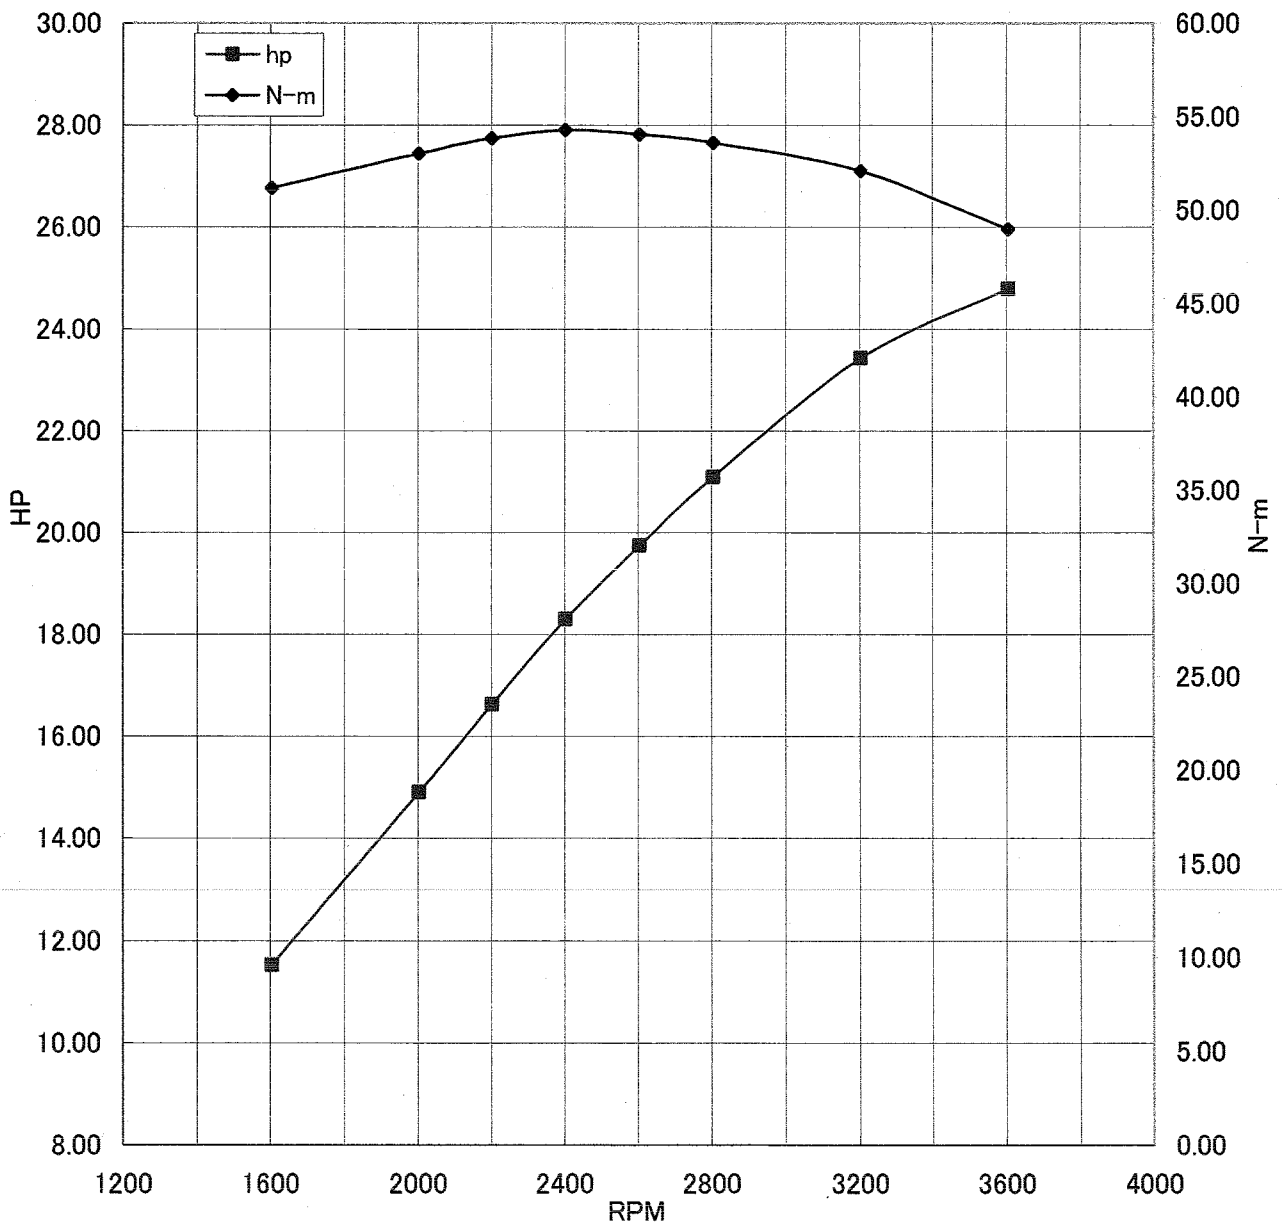

Kawasaki General Purpose Engine Gross Power Data According to SAE J1995

WOT ENGINE POWER PLOT

Kawasaki General purpose engine

Engine model/version : FS730/CS00
Engine serial number : A02146
Test/run number : 194

Kawasaki General Purpose Engine Gross Power Data According to SAE J1995

WOT ENGINE POWER PLOT

Kawasaki General purpose engine

Engine model/version : FS730/CS00
Engine serial number : A02146
Test/run number : 195

Kawasaki General Purpose Engine Gross Power Data According to SAE J1995

WOT ENGINE POWER PLOT

Kawasaki General purpose engine

Engine model/version : FS730/CS00
Engine serial number : A02146
Test/run number : 196

Kawasaki General Purpose Engine Gross Power Data According to SAE J1995

WOT ENGINE POWER PLOT

Kawasaki General purpose engine

Engine model/version : FS730/CS00
Engine serial number : A02145
Test/run number : 205