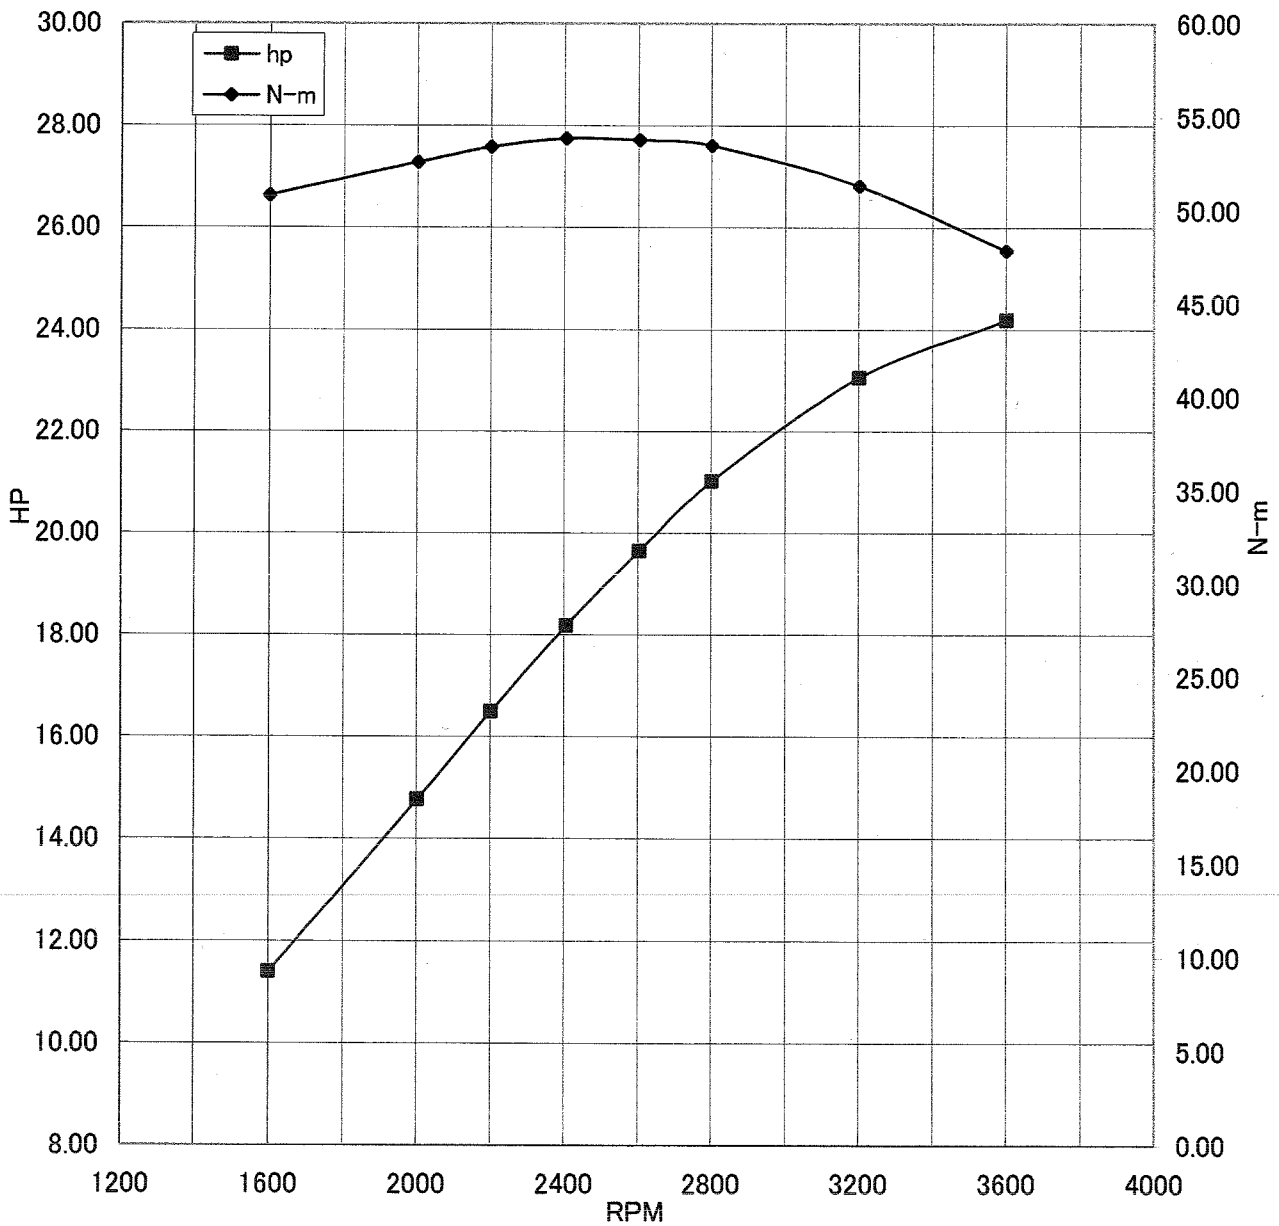

Kawasaki General Purpose Engine Gross Power Data According to SAE J1995

WOT ENGINE POWER PLOT

Kawasaki General purpose engine

Engine model/version : FS730/CS00
Engine serial number : A02146
Test/run number : 194

Kawasaki General Purpose Engine Gross Power Data According to SAE J1995

WOT ENGINE POWER PLOT

Kawasaki General purpose engine

Engine model/version : FS730/CS00
Engine serial number : A02146
Test/run number : 195

Kawasaki General Purpose Engine Gross Power Data According to SAE J1995

WOT ENGINE POWER PLOT

Kawasaki General purpose engine

Engine model/version : FS730/CS00
Engine serial number : A02146
Test/run number : 196

Kawasaki General Purpose Engine Gross Power Data According to SAE J1995

WOT ENGINE POWER PLOT

Kawasaki General purpose engine

Engine model/version : FS730/CS00
Engine serial number : A02145
Test/run number : 205