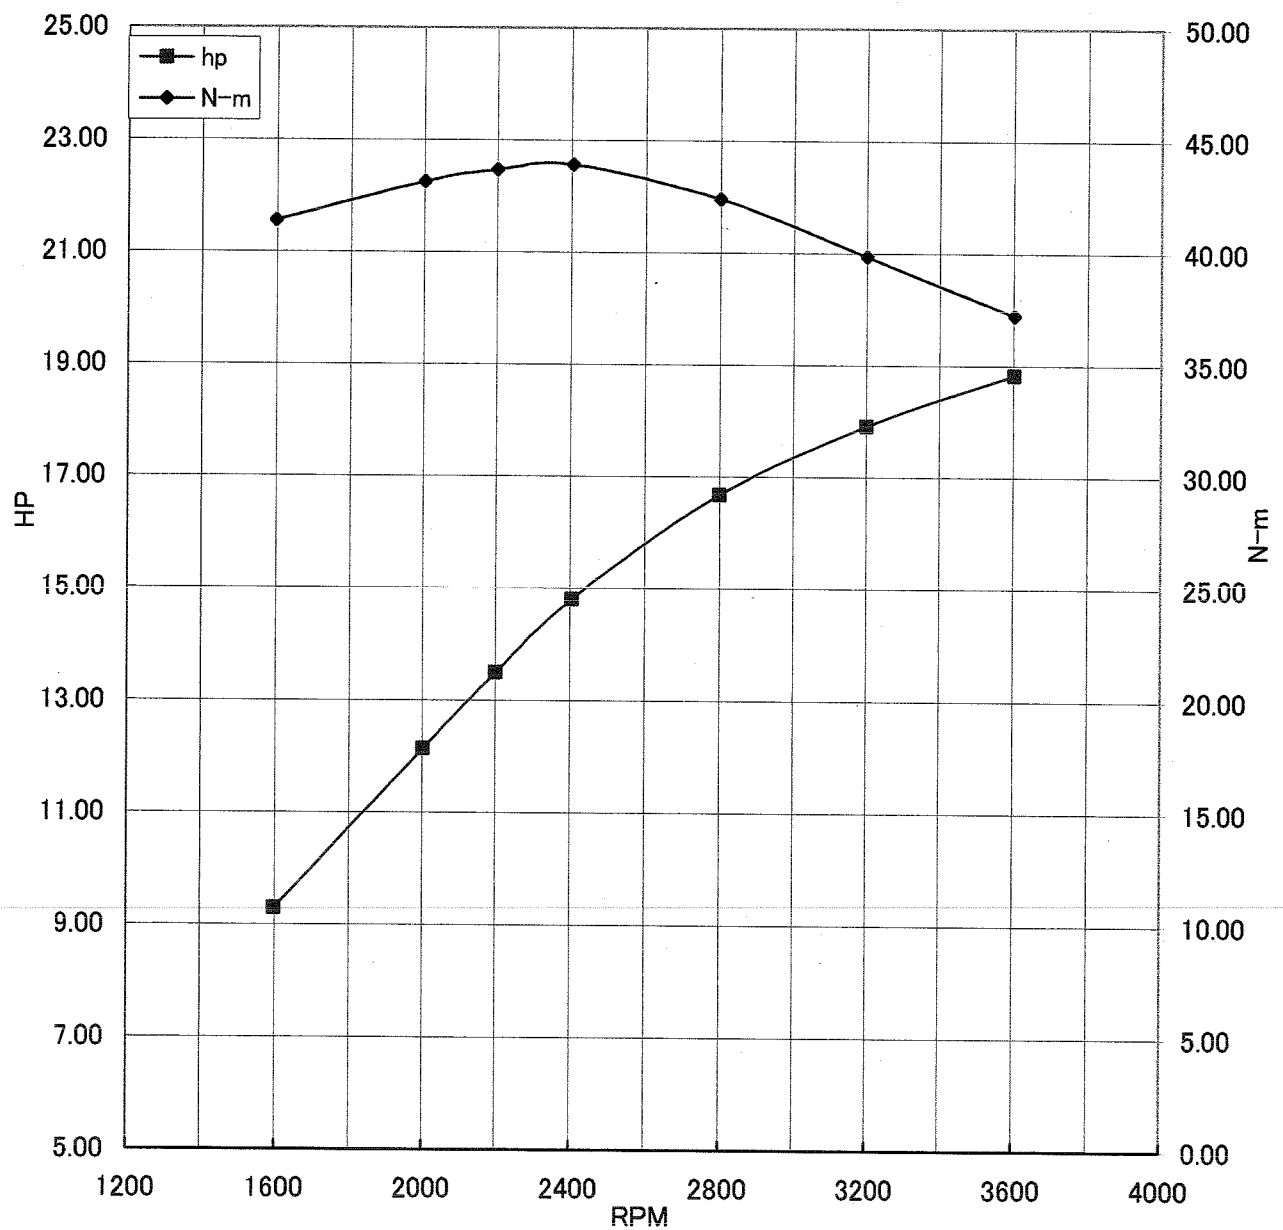

# Kawasaki General Purpose Engine Gross Power Data According to SAE J1995

## WOT ENGINE POWER PLOT

### Kawasaki General purpose engine

Engine model/version : FS600V/BS00  
Engine serial number : A04058  
Test/run number : 265