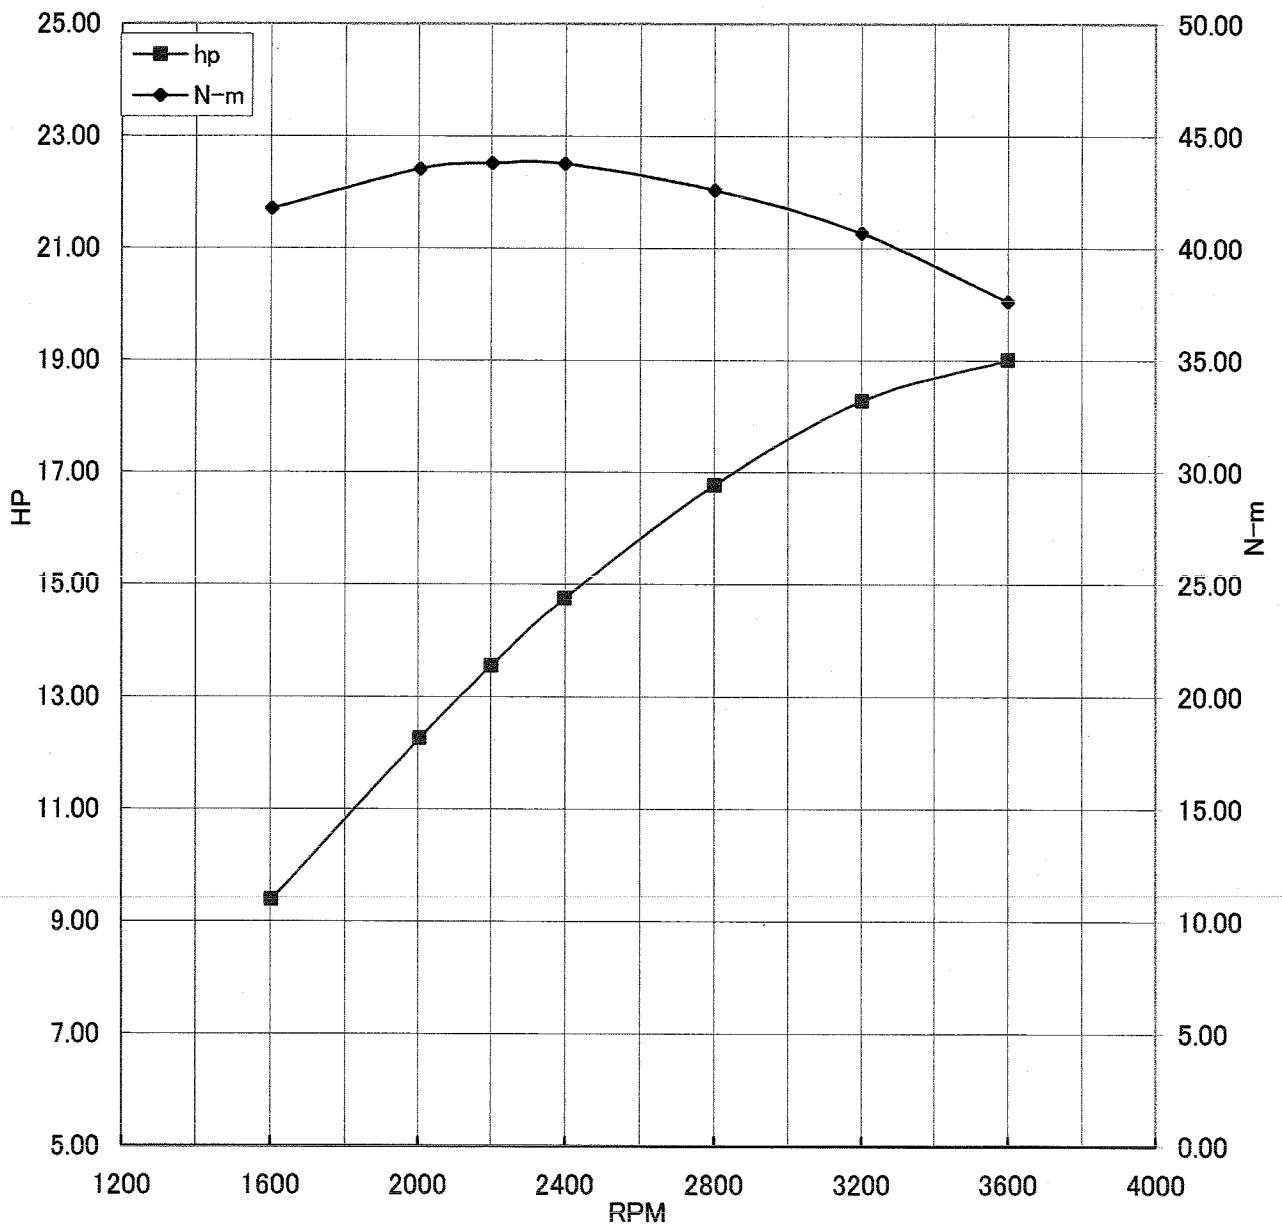

Kawasaki General Purpose Engine Gross Power Data According to SAE J1995

WOT ENGINE POWER PLOT

Kawasaki General purpose engine

Engine model/version : FS600V/BS00
Engine serial number : A04058
Test/run number : 267