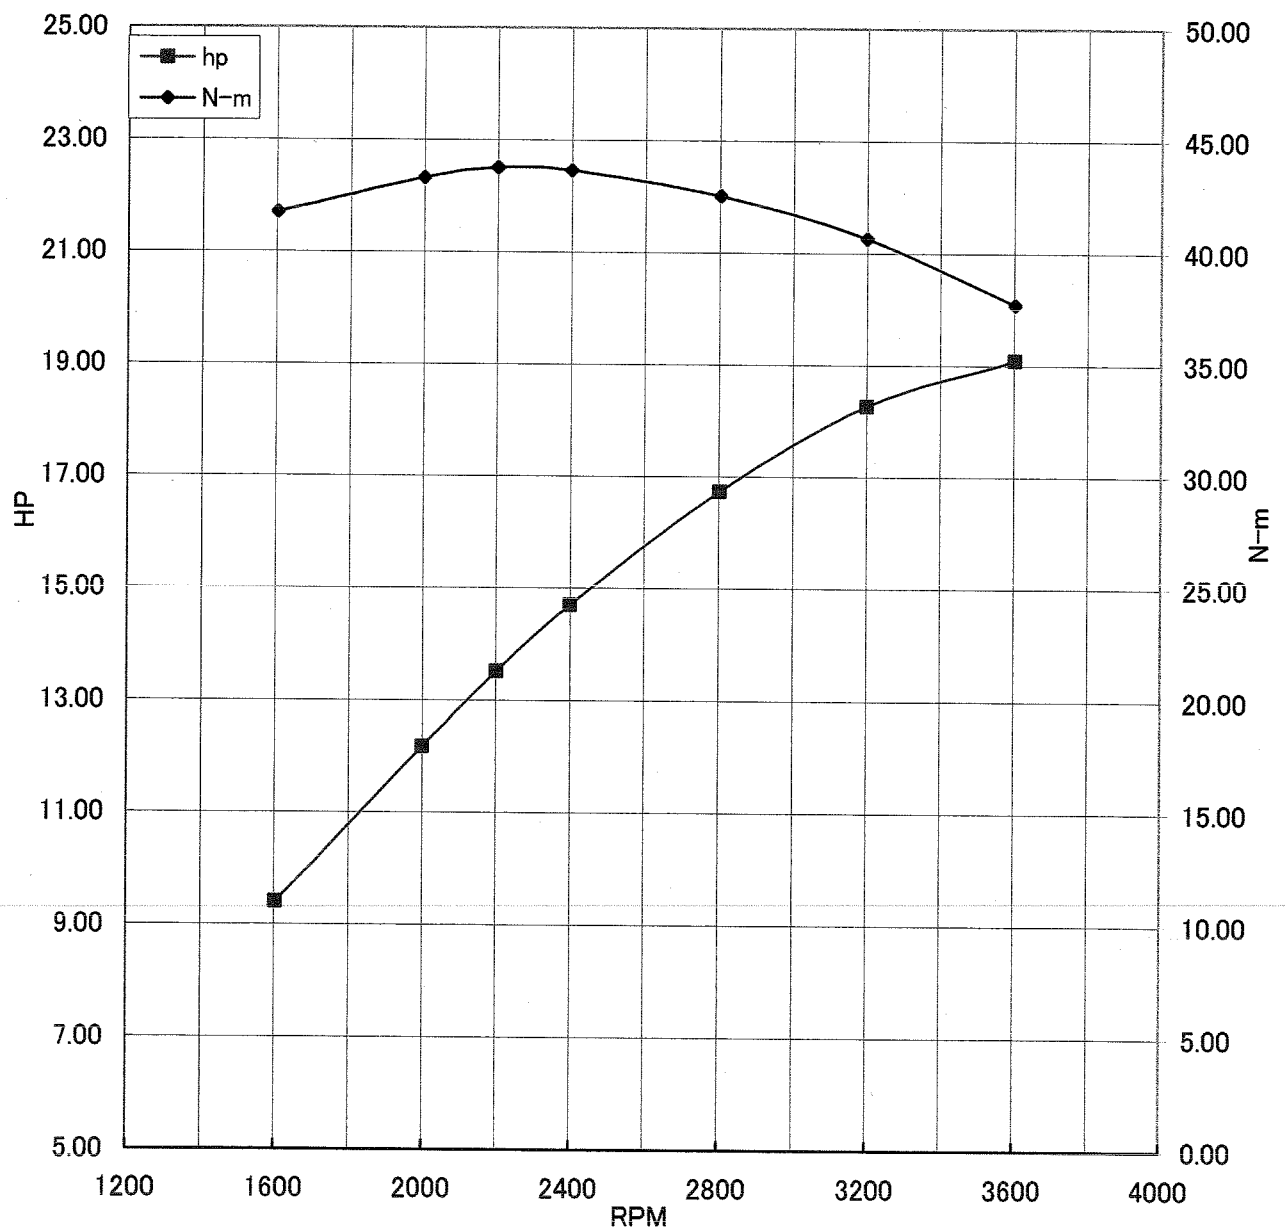

Kawasaki General Purpose Engine Gross Power Data According to SAE J1995

WOT ENGINE POWER PLOT

Kawasaki General purpose engine

Engine model/version : FS600V/BS00
Engine serial number : A04058
Test/run number : 266