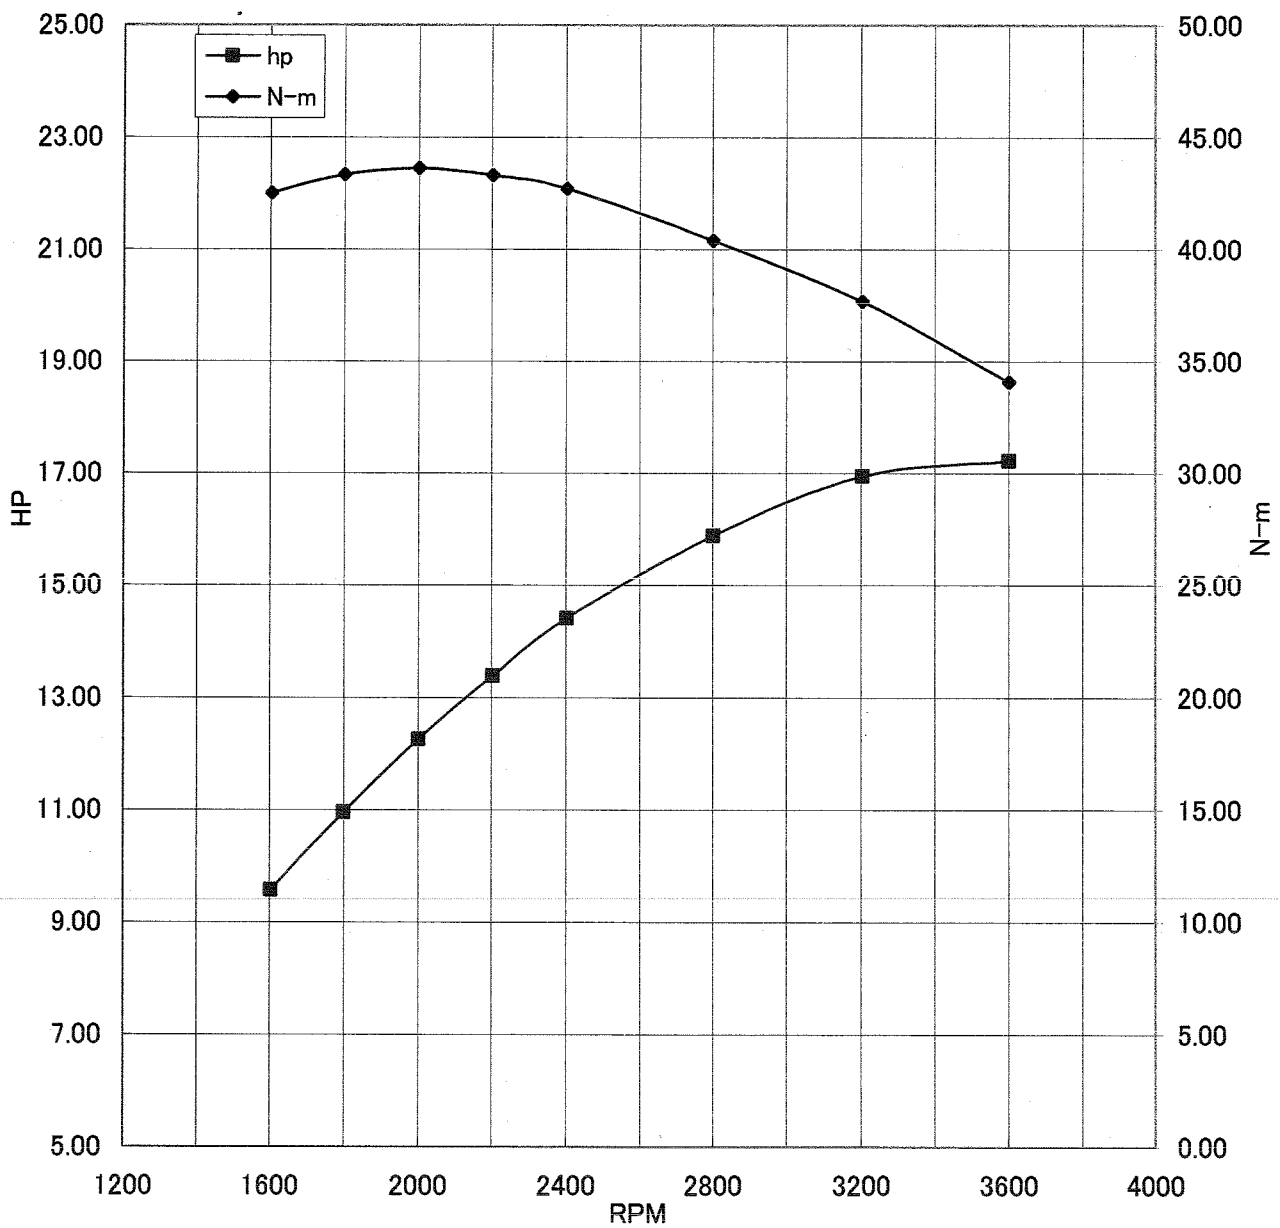

Kawasaki General Purpose Engine Gross Power Data According to SAE J1995

WOT ENGINE POWER PLOT

Kawasaki General purpose engine

Engine model/version : FX541V/BS00
Engine serial number : A07588
Test/run number : 294