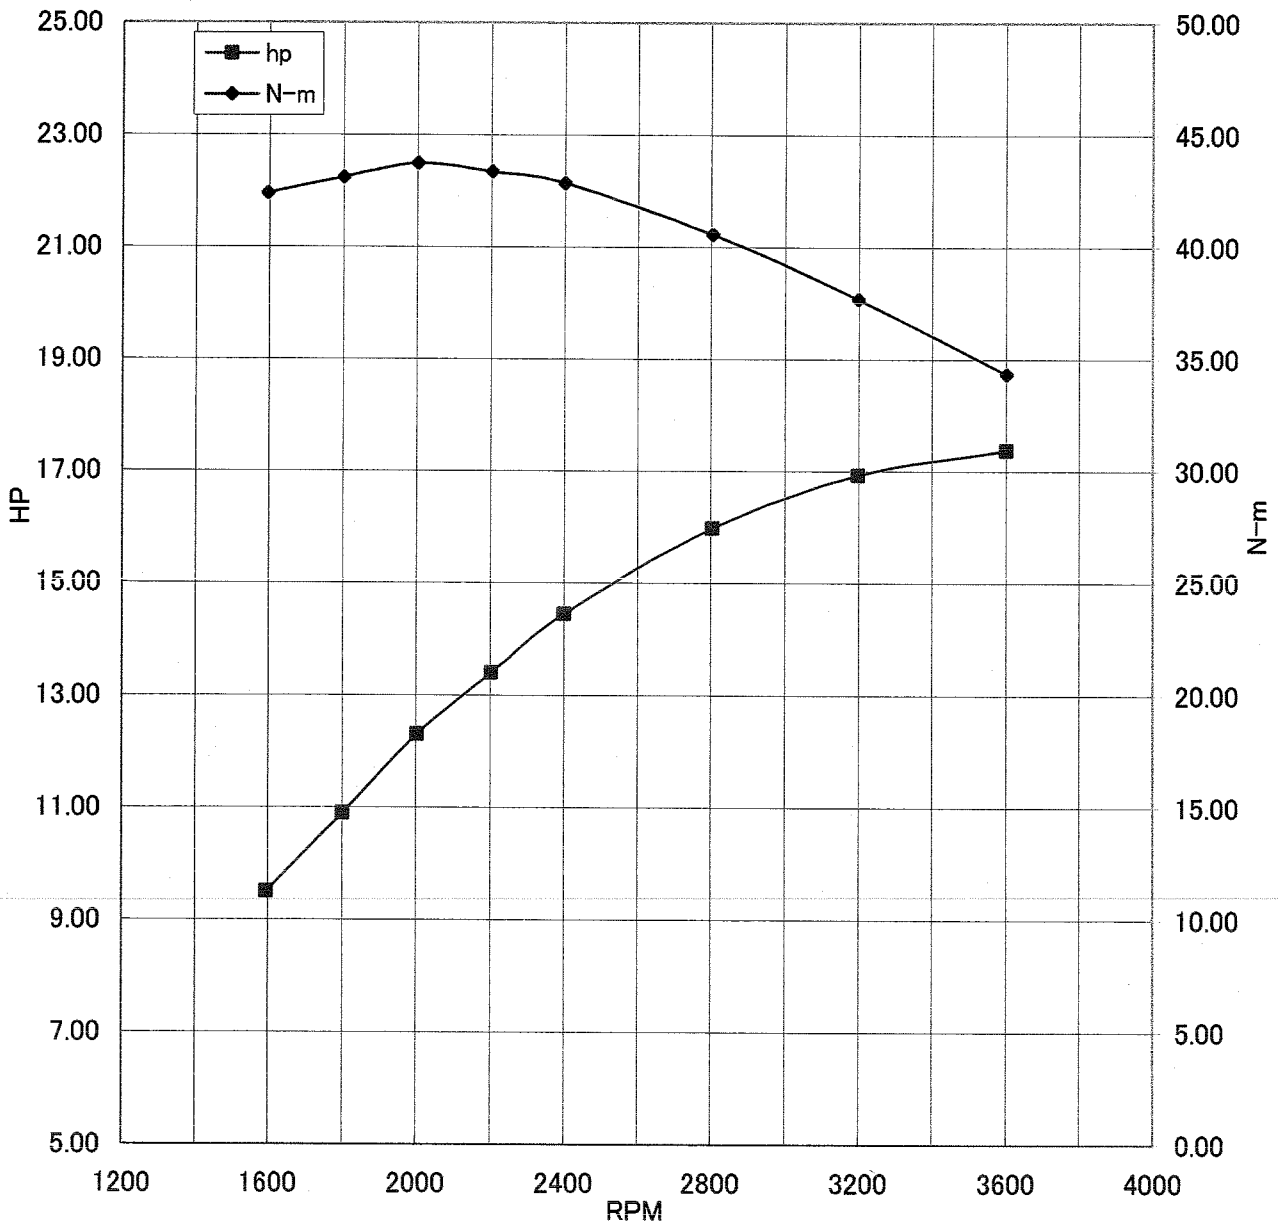

Kawasaki General Purpose Engine Gross Power Data According to SAE J1995

WOT ENGINE POWER PLOT

Kawasaki General purpose engine

Engine model/version : FX541V/BS00  
Engine serial number : A07588  
Test/run number : 292

# Kawasaki General Purpose Engine Gross Power Data According to SAE J1995

## WOT ENGINE POWER PLOT