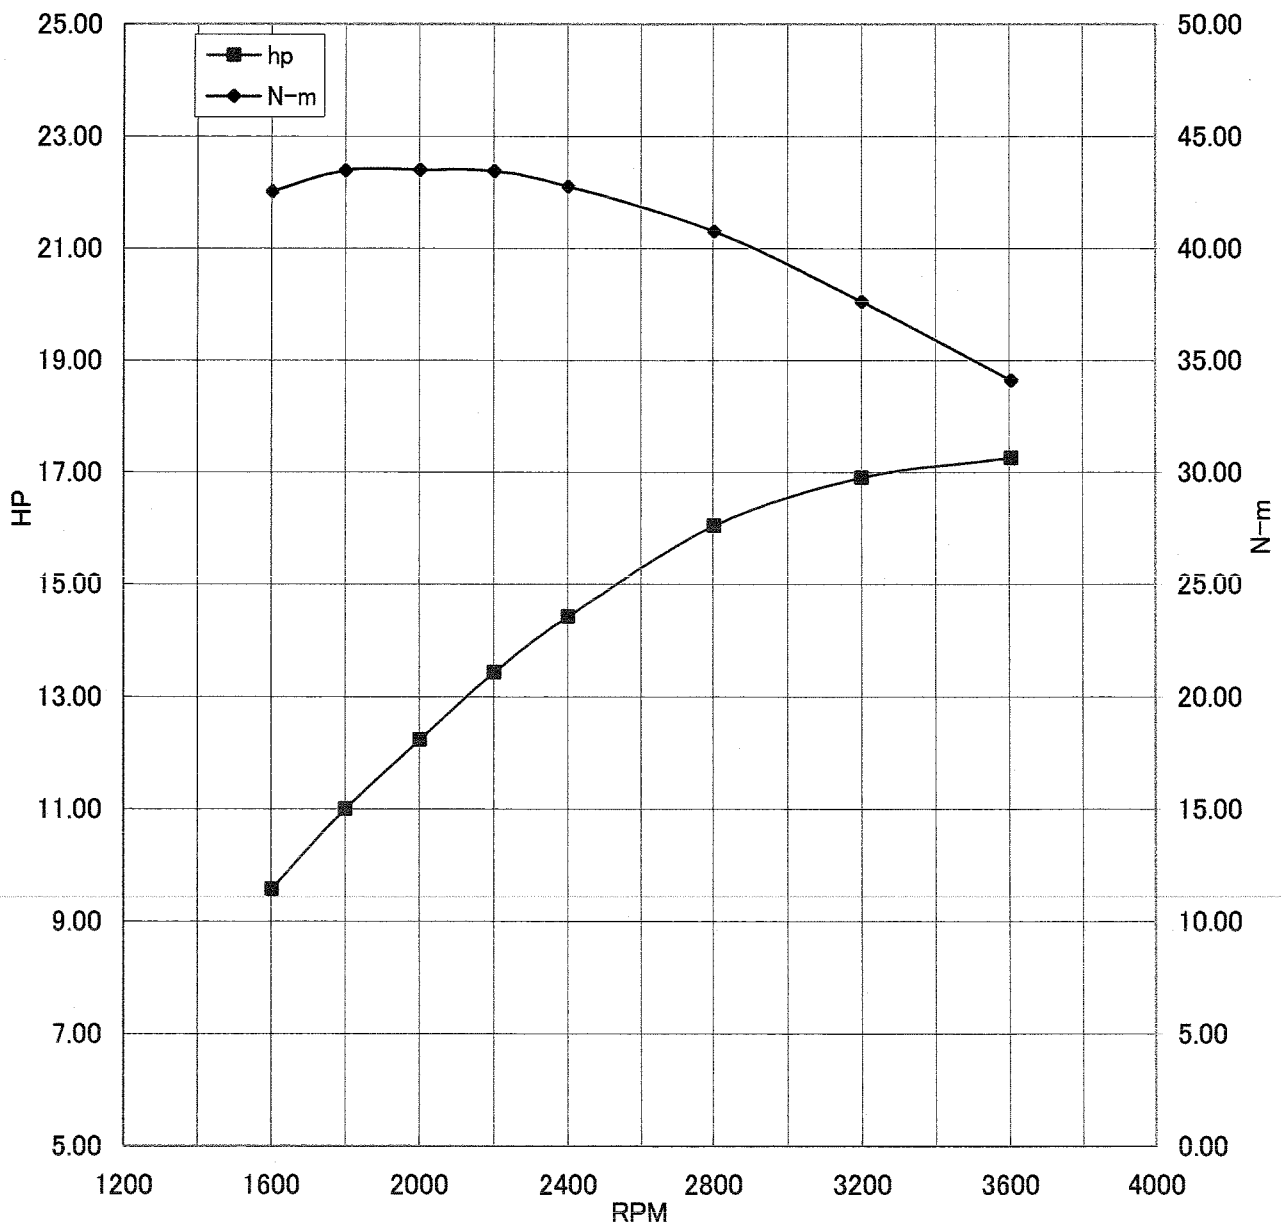

Kawasaki General Purpose Engine Gross Power Data According to SAE J1995

WOT ENGINE POWER PLOT

Kawasaki General purpose engine

Engine model/version : FX541V/BS00
Engine serial number : A07588
Test/run number : 293