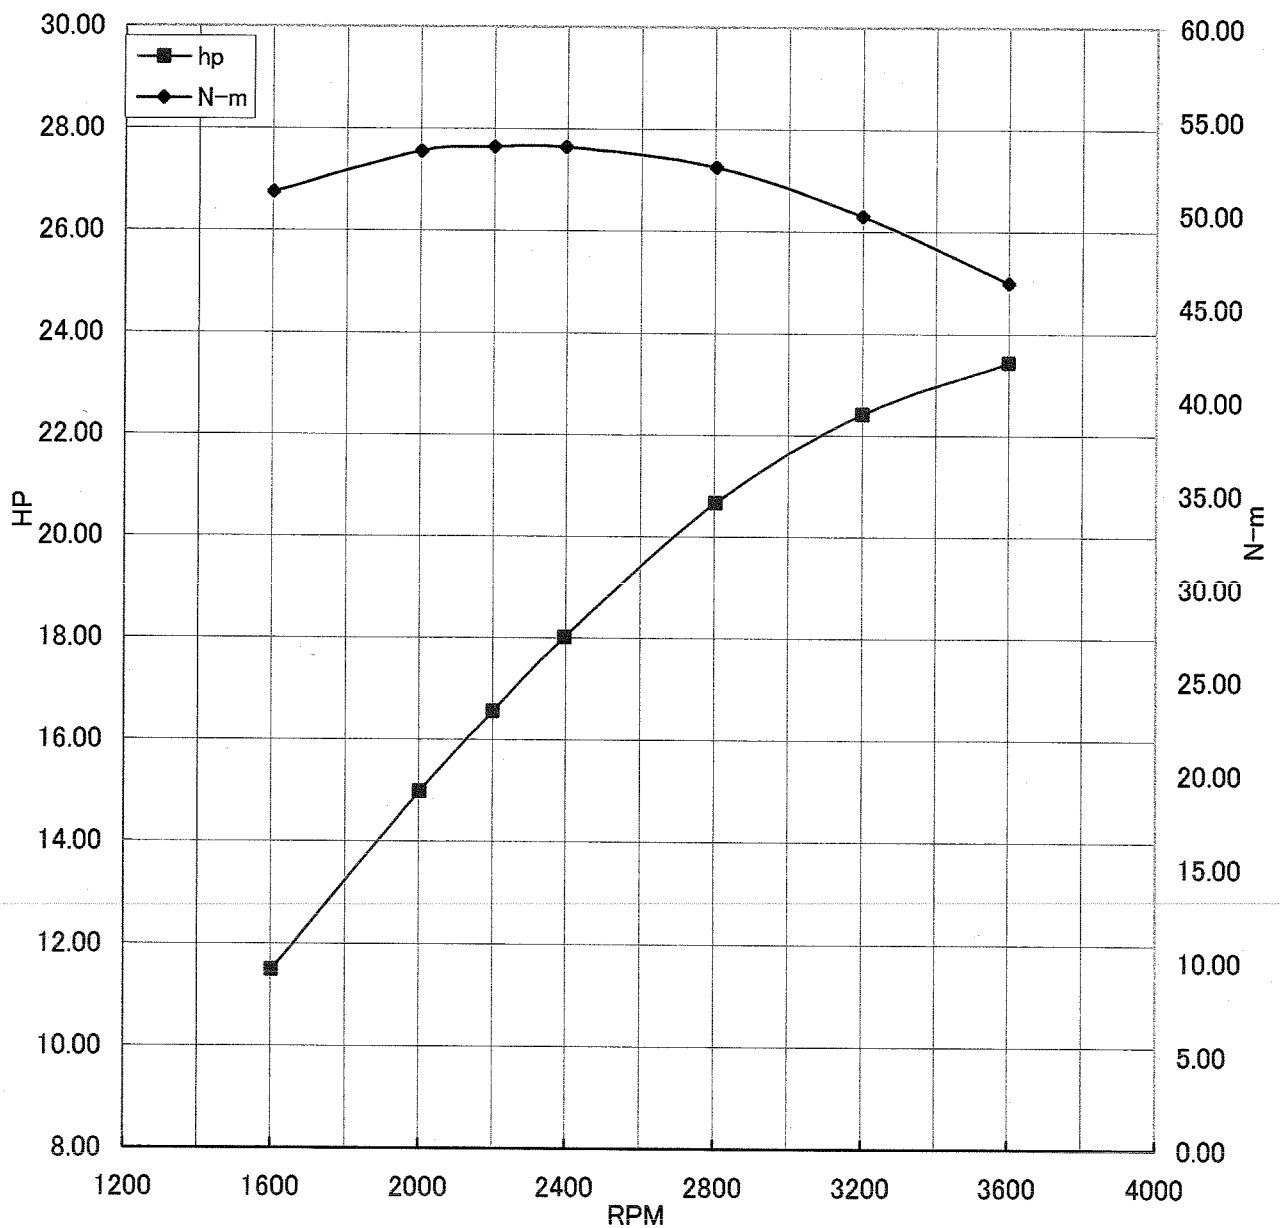

Kawasaki General Purpose Engine Gross Power Data According to SAE J1995

WOT ENGINE POWER PLOT

Kawasaki General purpose engine

Engine model/version : FS691V/CS00
Engine serial number : A02146
Test/run number : 197

Kawasaki General Purpose Engine Gross Power Data According to SAE J1995

WOT ENGINE POWER PLOT

Kawasaki General purpose engine

Engine model/version : FS691V/CS00
Engine serial number : A02146
Test/run number : 198

Kawasaki General Purpose Engine Gross Power Data According to SAE J1995

WOT ENGINE POWER PLOT

Kawasaki General purpose engine

Engine model/version : FS691V/CS00
Engine serial number : A02146
Test/run number : 199

Kawasaki General Purpose Engine Gross Power Data According to SAE J1995

WOT ENGINE POWER PLOT

Kawasaki General purpose engine

Engine model/version : FS691V/CS00
Engine serial number : A02145
Test/run number : 206