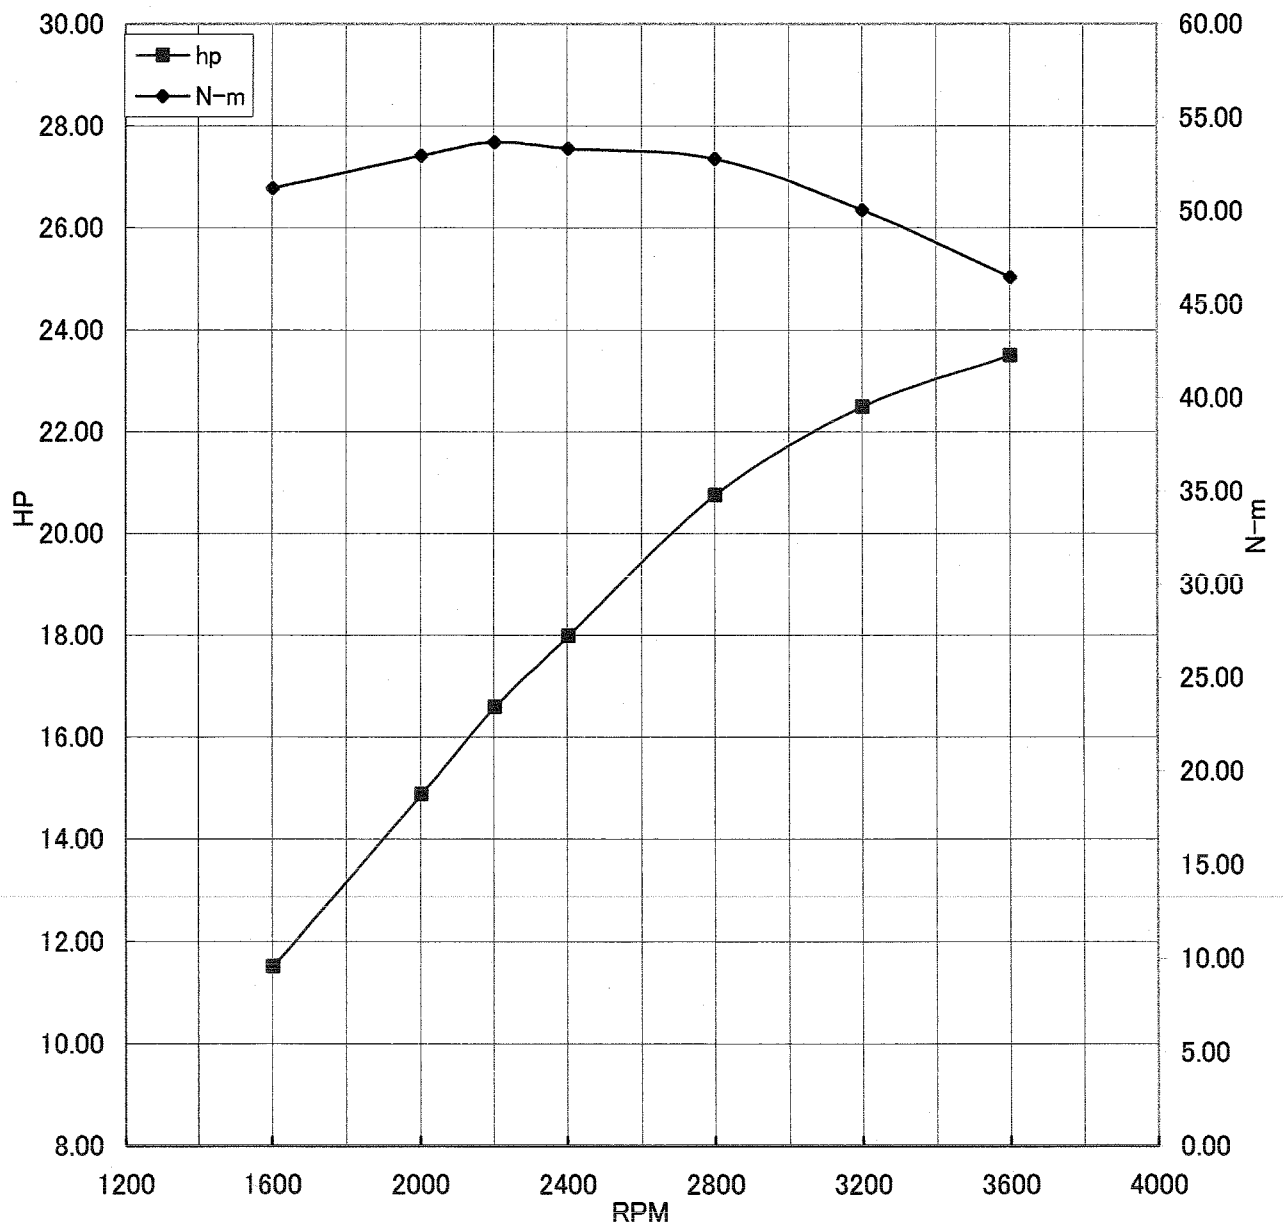

Kawasaki General Purpose Engine Gross Power Data According to SAE J1995

WOT ENGINE POWER PLOT

Kawasaki General purpose engine

Engine model/version : FS691V/CS00
Engine serial number : A02146
Test/run number : 197

Kawasaki General Purpose Engine Gross Power Data According to SAE J1995

WOT ENGINE POWER PLOT

Kawasaki General purpose engine

Engine model/version : FS691V/CS00
Engine serial number : A02146
Test/run number : 198

Kawasaki General Purpose Engine Gross Power Data According to SAE J1995

WOT ENGINE POWER PLOT

Kawasaki General purpose engine

Engine model/version : FS691V/CS00
Engine serial number : A02146
Test/run number : 199

Kawasaki General Purpose Engine Gross Power Data According to SAE J1995

WOT ENGINE POWER PLOT

Kawasaki General purpose engine

Engine model/version : FS691V/CS00
Engine serial number : A02145
Test/run number : 206