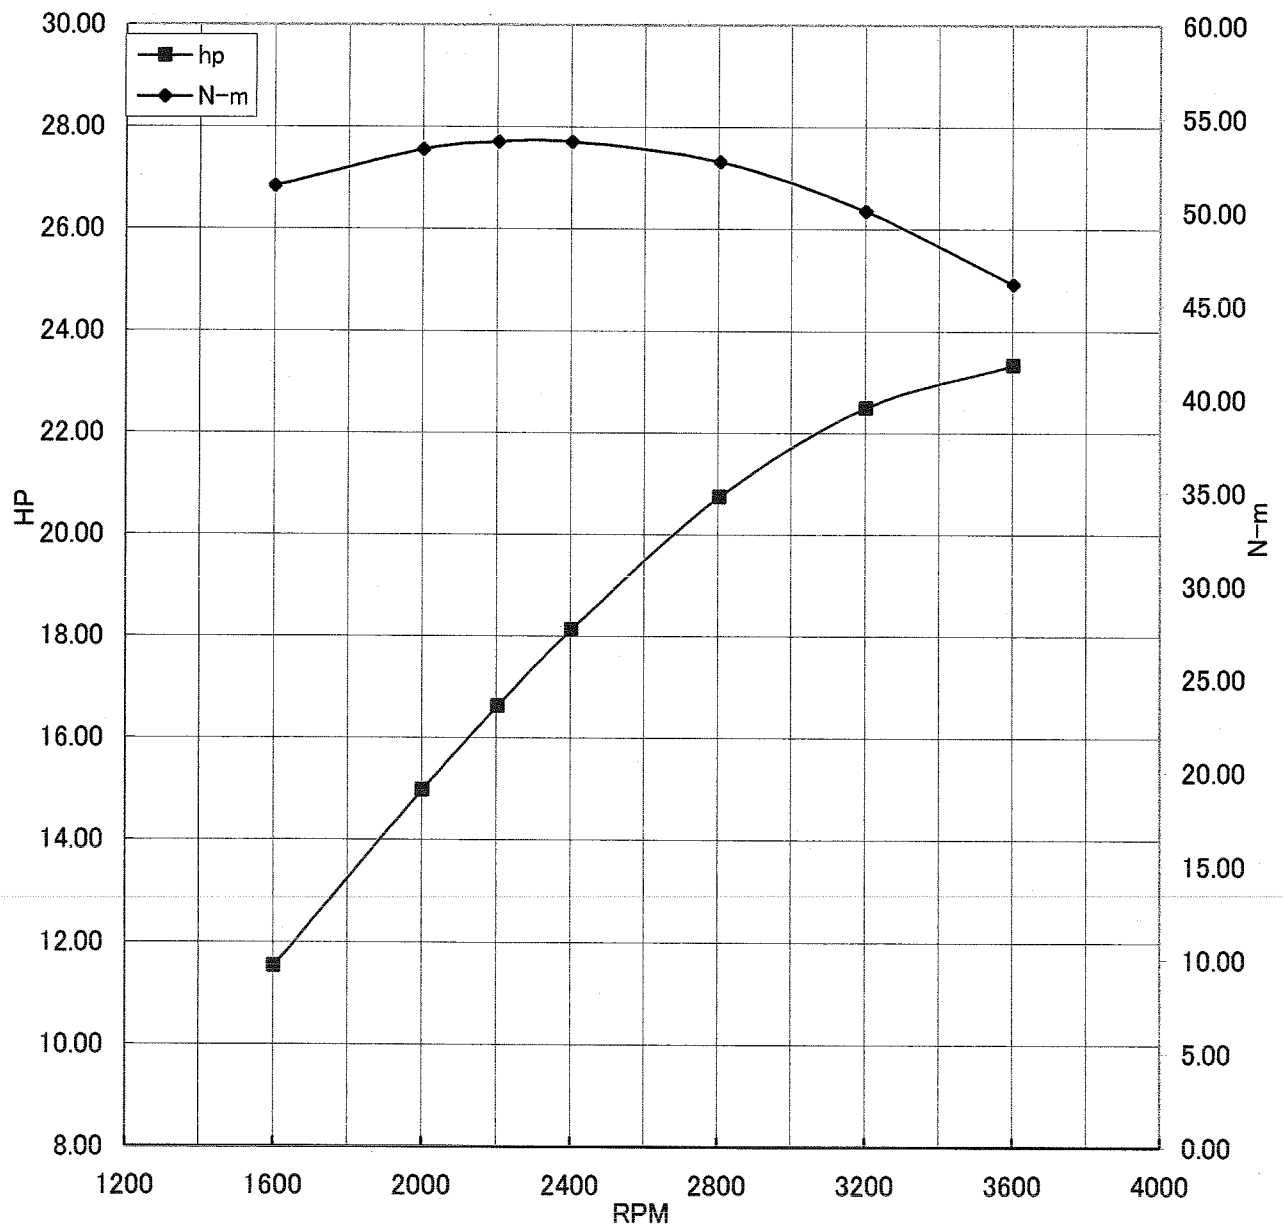

Kawasaki General Purpose Engine Gross Power Data According to SAE J1995

WOT ENGINE POWER PLOT

Kawasaki General purpose engine

Engine model/version : FS691V/CS00
Engine serial number : A02146
Test/run number : 197

Kawasaki General Purpose Engine Gross Power Data According to SAE J1995

WOT ENGINE POWER PLOT

Kawasaki General purpose engine

Engine model/version : FS691V/CS00
Engine serial number : A02146
Test/run number : 198

Kawasaki General Purpose Engine Gross Power Data According to SAE J1995

WOT ENGINE POWER PLOT

Kawasaki General purpose engine

Engine model/version : FS691V/CS00
Engine serial number : A02146
Test/run number : 199

Kawasaki General Purpose Engine Gross Power Data According to SAE J1995

WOT ENGINE POWER PLOT

Kawasaki General purpose engine

Engine model/version : FS691V/CS00
Engine serial number : A02145
Test/run number : 206