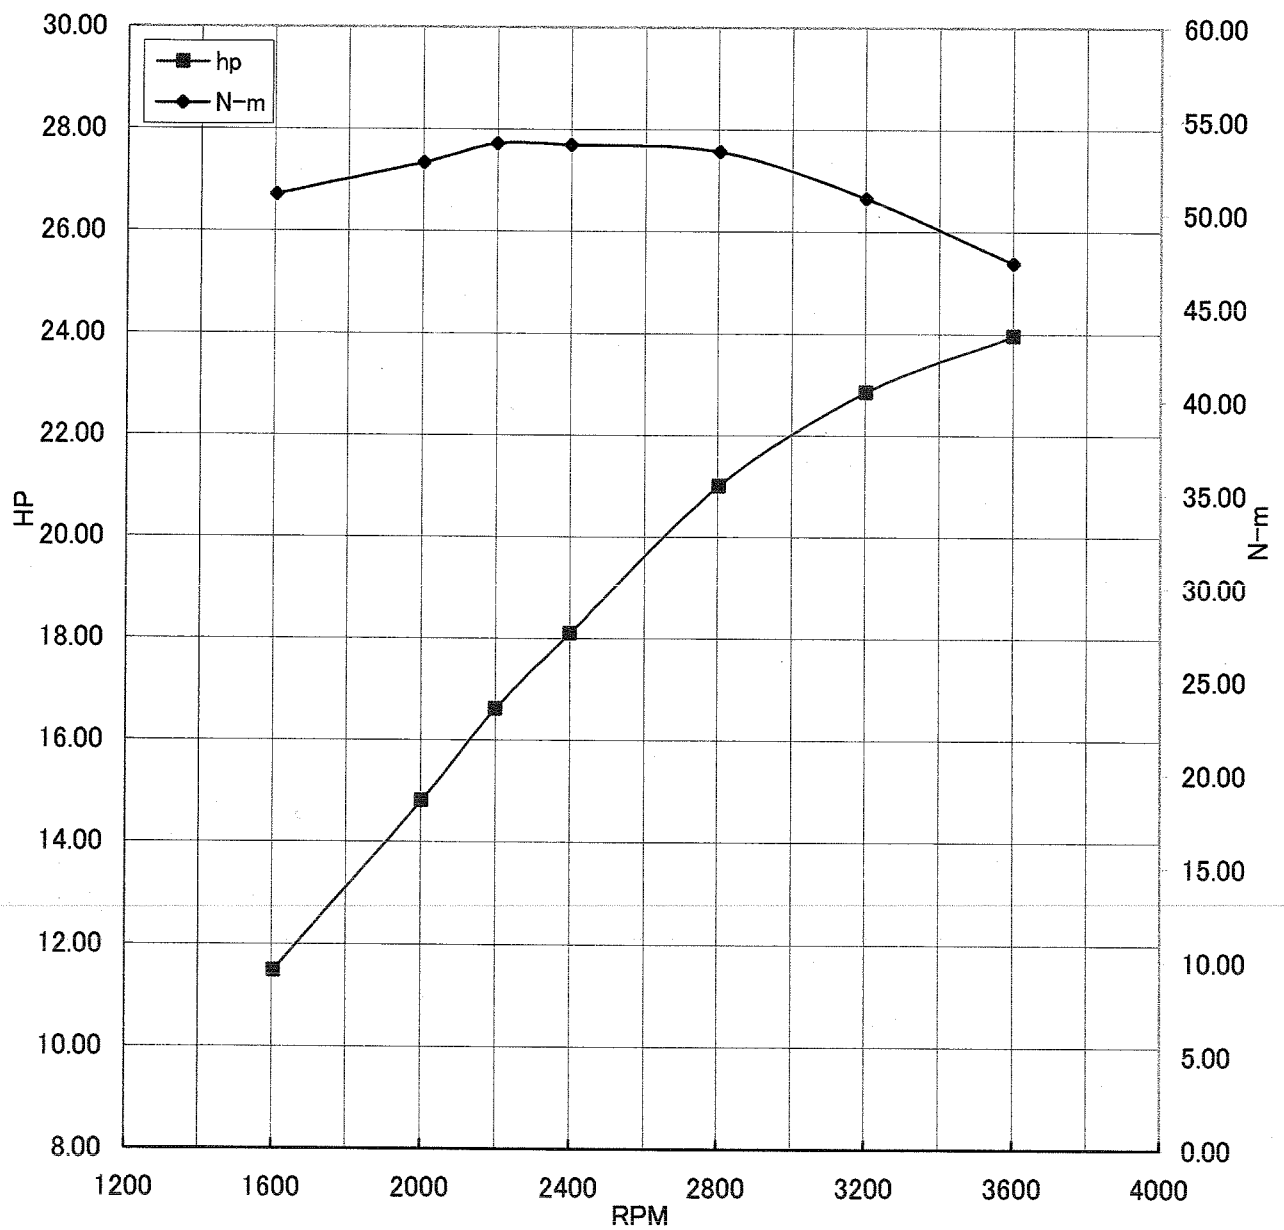

Kawasaki General Purpose Engine Gross Power Data According to SAE J1995

WOT ENGINE POWER PLOT

Kawasaki General purpose engine

Engine model/version : FS691V/CS00
Engine serial number : A02146
Test/run number : 197

Kawasaki General Purpose Engine Gross Power Data According to SAE J1995

WOT ENGINE POWER PLOT

Kawasaki General purpose engine

Engine model/version : FS691V/CS00
Engine serial number : A02146
Test/run number : 198

Kawasaki General Purpose Engine Gross Power Data According to SAE J1995

WOT ENGINE POWER PLOT

Kawasaki General purpose engine

Engine model/version : FS691V/CS00
Engine serial number : A02146
Test/run number : 199

Kawasaki General Purpose Engine Gross Power Data According to SAE J1995

WOT ENGINE POWER PLOT

Kawasaki General purpose engine

Engine model/version : FS691V/CS00
Engine serial number : A02145
Test/run number : 206