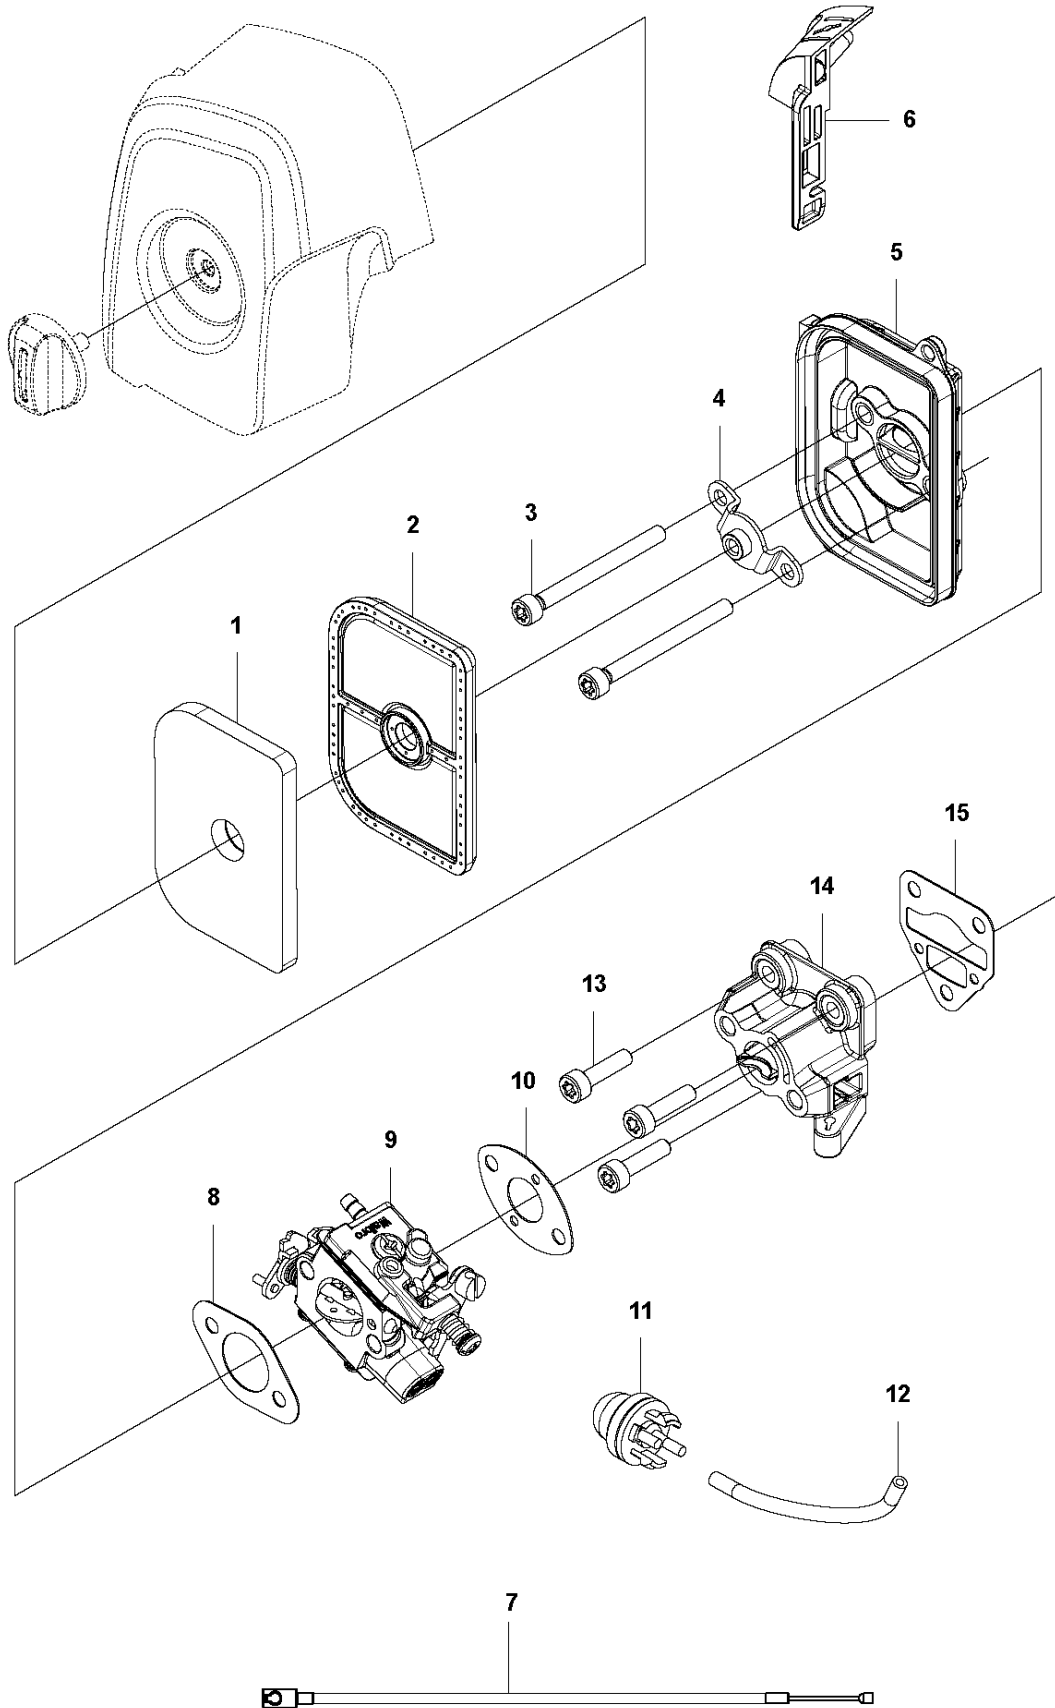

H1 524L, 525L, LS, LST, RJD, RS
CARBURETOR & AIRFILTER

CARBURETOR & AIR FILTER

525 LS

Ref	Part No	Description	Remark	QTY KIT
1	577 85 15-01	AIR FILTER		1
2	576 40 16-01	AIR FILTER		1
3	580 46 72-01	BOLT		2
4	580 43 79-01	PLATE		1
5	577 85 13-01	FILTER HOUSING		1
6	577 84 83-01	CHOKE CONTROL		1
7	590 90 00-01	THROTTLE CABLE		1
8	577 88 24-02	GASKET		1
9	584 90 14-01	CARBURETTOR		1
10	576 39 91-02	GASKET		1
11	503 93 66-01	PURGE		1
12	577 05 05-01	PIPE		1
13	504 11 43-01	SCREW		3
14	578 90 83-01	INSULATOR		1
15	576 39 89-01	GASKET		1