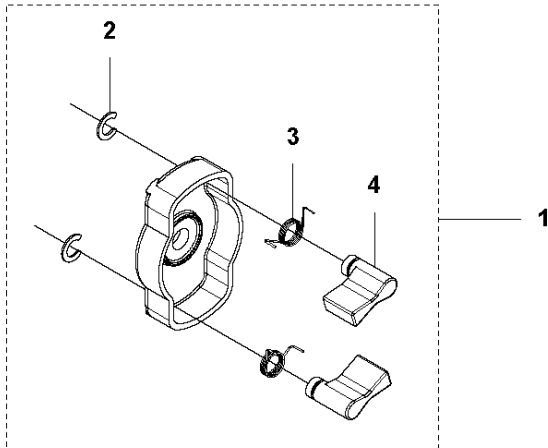

J1 524L, 525L, 525LS, LST, RJD, RS
STARTER