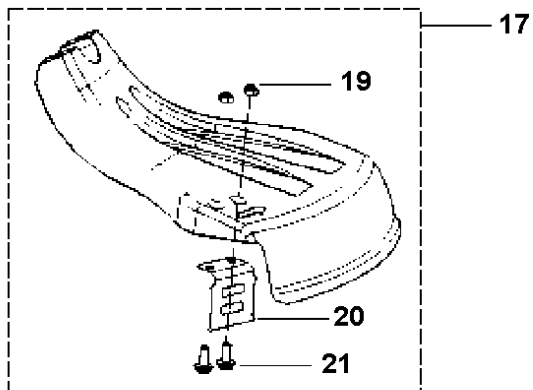

R1 525 RX, RXT, RK
ACCESSORIES

524L, 525L, LS, LST, LK, R1X, R1D, R5, RX, RXT, RK

524L, 525L, LS, LST, LK, R1X, R1D, R5, RX, RXT, RK

525 LS, LST

ACCESSORIES

525 LS

Ref	Part No	Description	Remark	QTY KIT	
1	537 29 95-01	SAW BLADE GUARD	RX, RXT, RK	1	
2	573 99 43-04	SCREW IHSCFMO		2	1
3	537 04 75-01	CLAMP		1	1
4	537 29 34-01	ADAPTER		1	1
5	537 21 71-01	SAW BLADE GUARD		1	1
6	503 20 03-16	SCREW IHSCFM		4	1
7	574 03 95-01	LOCKING NUT		4	1
8	588 54 37-01	TRIMMER GUARD ASSY		1	
10	503 79 88-01	BLADE		1	8
11	576 27 56-01	SCREW ITXSCFT		1	8
12	503 74 29-01	DECAL		1	8
13	588 11 79-01	COMBINATION GUARD		1	
15	503 79 88-01	BLADE		1	13
16	576 27 56-01	SCREW ITXSCFT		1	13
17	501 13 67-03	GUARD	LS,LST	1	
19	521 00 06-01	NUT		2	17
20	574 39 56-01	BLADE		1	17
21	502 84 39-01	SCREW		2	17