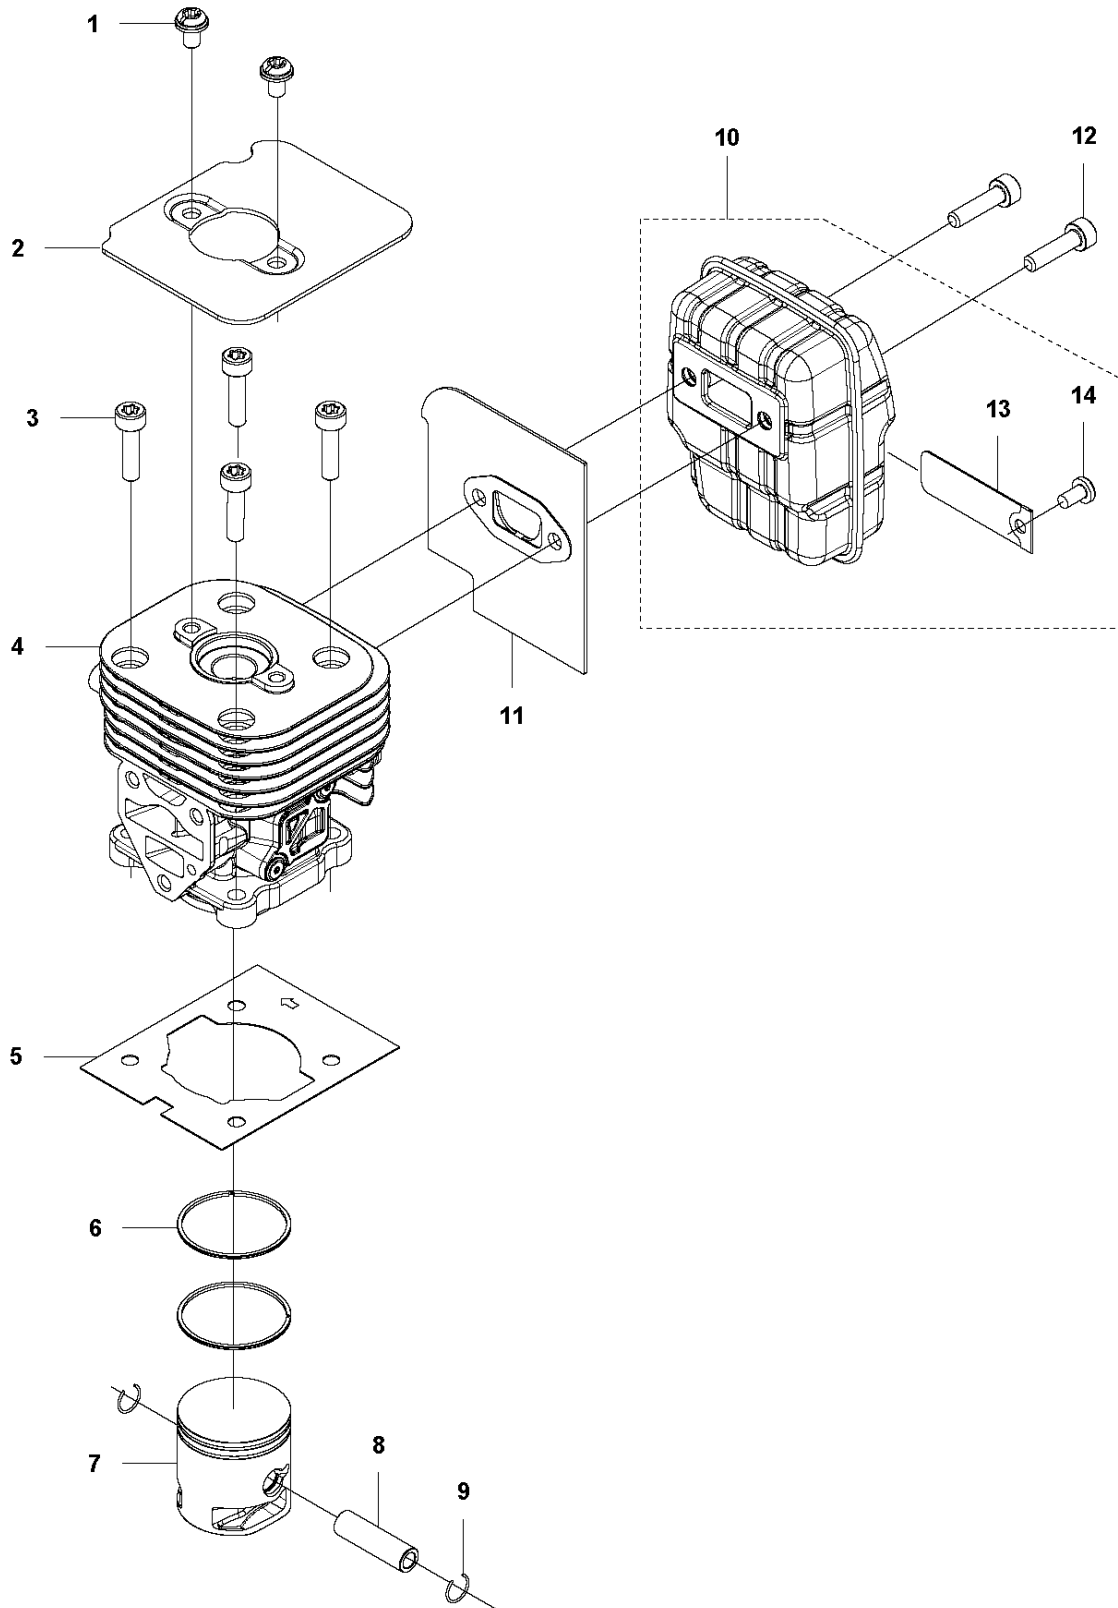

L 524, 525
IGNITION & CLUTCH

IGNITION SYSTEM & CLUTCH

525 LS

Ref	Part No	Description	Remark	QTY	KIT
1	588 14 15-01	IGNITION COIL		1	
2	584 82 66-01	IGNITION CABLE		1	1
3	579 59 07-01	TUBE		1	1
4	586 10 72-01	SPARK PLUG CAP		1	1
5	580 63 48-01	SPRING		1	1
6	584 96 81-01	SPARK PLUG	BPMR-8Y : NGK	1	
7	521 51 58-01	BOLT		2	
8	521 76 97-01	SPACER		2	
9	577 85 17-01	SHORT CIRCUIT CABLE		1	
10	516 12 41-01	RING		1	
11	581 14 20-01	CLUTCH DRUM		1	
12	513 18 96-01	SCREW		2	
13	521 75 82-01	WASHER		2	
14	585 83 47-01	CLUTCH ASSY		1	
15	576 40 07-01	CLUTCH SPRING		1	14
16	504 11 80-01	NUT		1	
17	578 96 78-01	FLYWHEEL		1	
18	505 05 44-01	WASHER		2	

M 524, 525
CYLINDER PISTON & MUFFLER

CYLINDER, PISTON & MUFFLER

525 LS

Ref	Part No	Description	Remark	QTY	KIT
1	544 25 68-01	SCREW		2	
2	578 78 53-01	PLATE		1	
3	504 11 43-01	SCREW		4	
4	577 97 90-01	CYLINDER		1	
5	576 39 87-02	GASKET		1	
6	506 61 81-01	RING		2	
7	577 91 74-01	PISTON		1	
8	505 04 07-01	PIN		1	
9	505 04 52-01	RING		2	
10	585 24 86-01	MUFFLER		1	
10	580 52 36-01	MUFFLER ASSY	USA	1	
10	585 03 29-01	MUFFLER ASSY	Australia / New Zealand	1	
11	578 40 81-01	GASKET		1	
12	504 11 43-01	SCREW		2	
13	580 51 44-01	SPARK ARRESTER		1	10
14	729 57 74-05	SCREW CRPANT		1	10