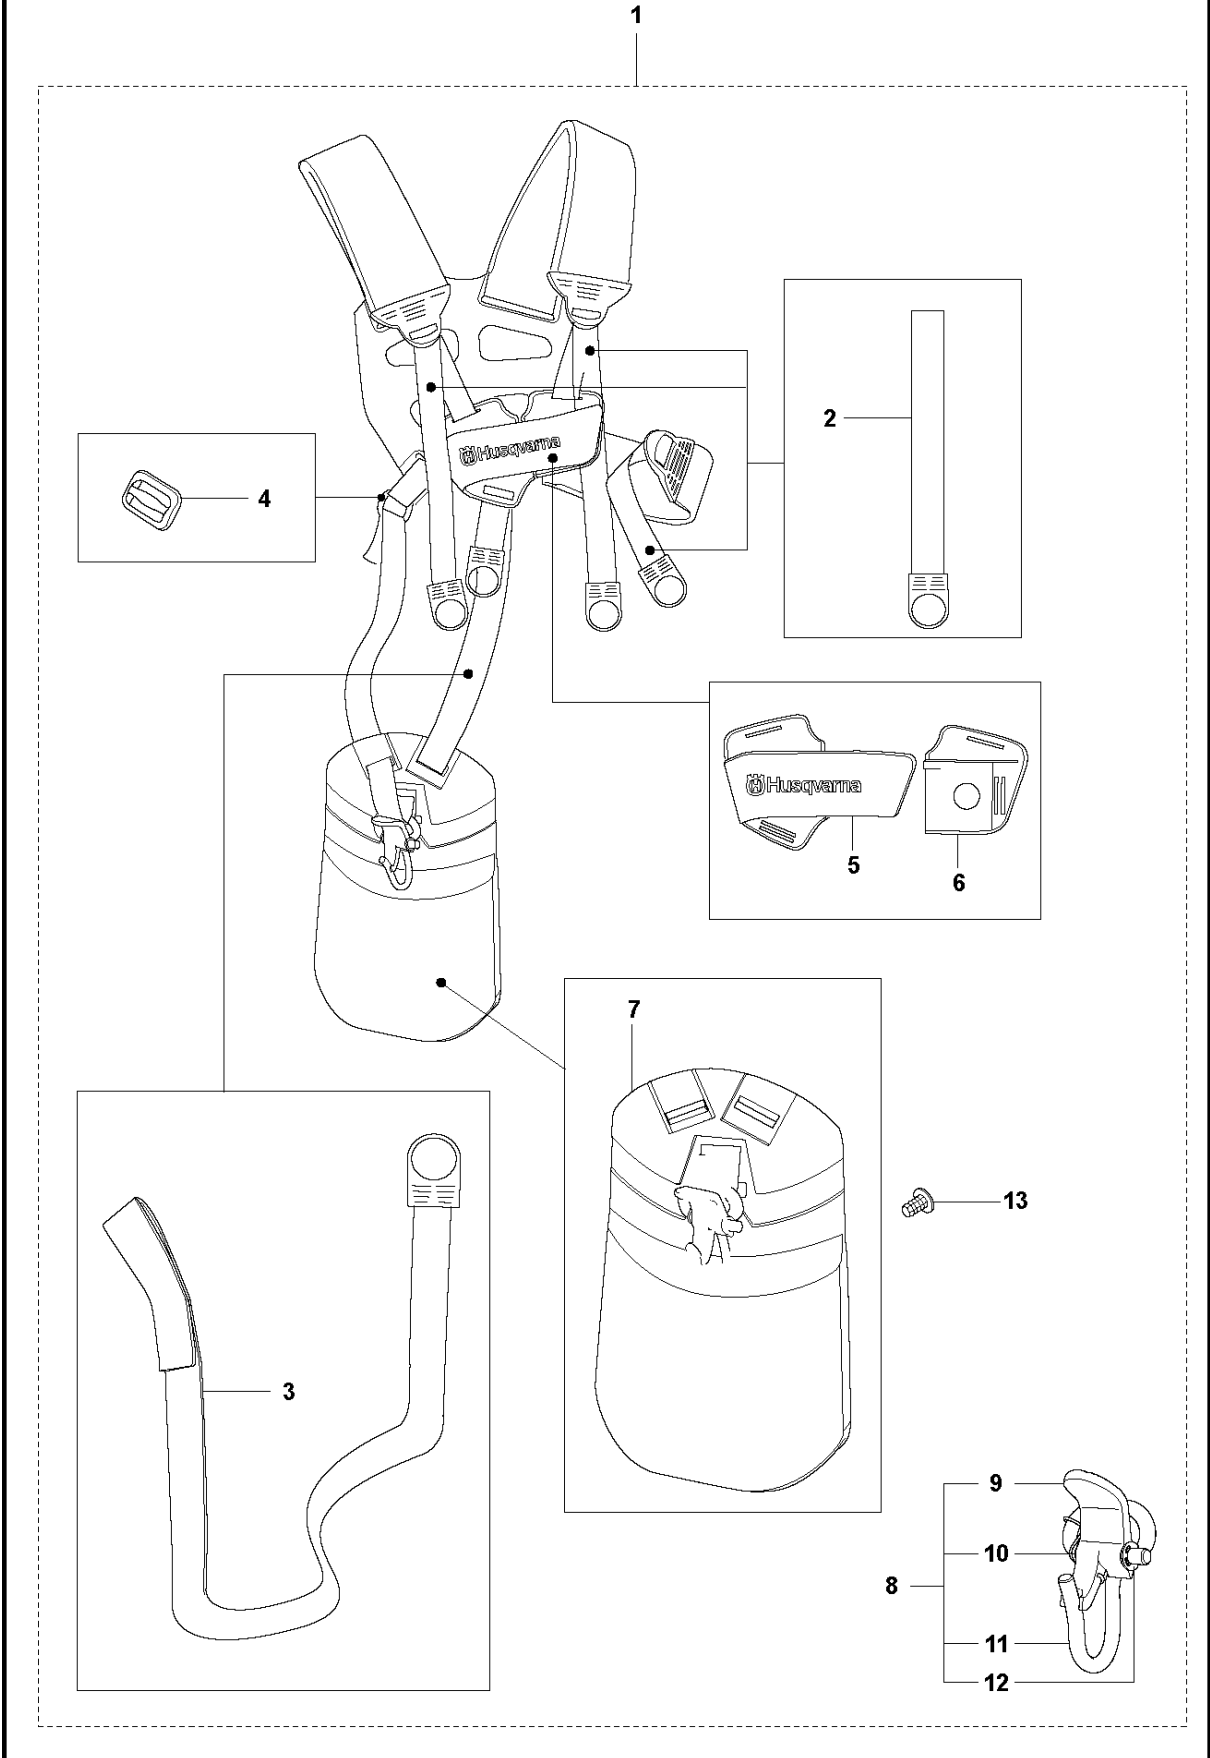

S Duo Balance
HARNESS

HARNES

525 LS

Ref	Part No	Description	Remark	QTY	KIT
1	537 27 57-01	HARNES		1	
1	537 27 57-03	HARNES	US	1	1
2	503 99 61-01	BAND		3	1
3	503 99 61-03	BAND		1	1
4	537 11 35-01	RETAINER		1	1
5	537 28 84-01	FRONT PIECE		1	1
6	537 28 83-01	FRONT PIECE		1	1
7	537 27 59-01	HIP PAD		1	1
8	502 02 28-01	HOOK		1	1
9	502 02 30-02	LOCK		1	1,8
10	502 02 38-01	SPRING		1	1,8
11	502 02 29-02	HOOK		1	1,8
12	735 31 09-20	E-CLIP		1	1,8
13	537 17 54-01	HIP PAD		3	1