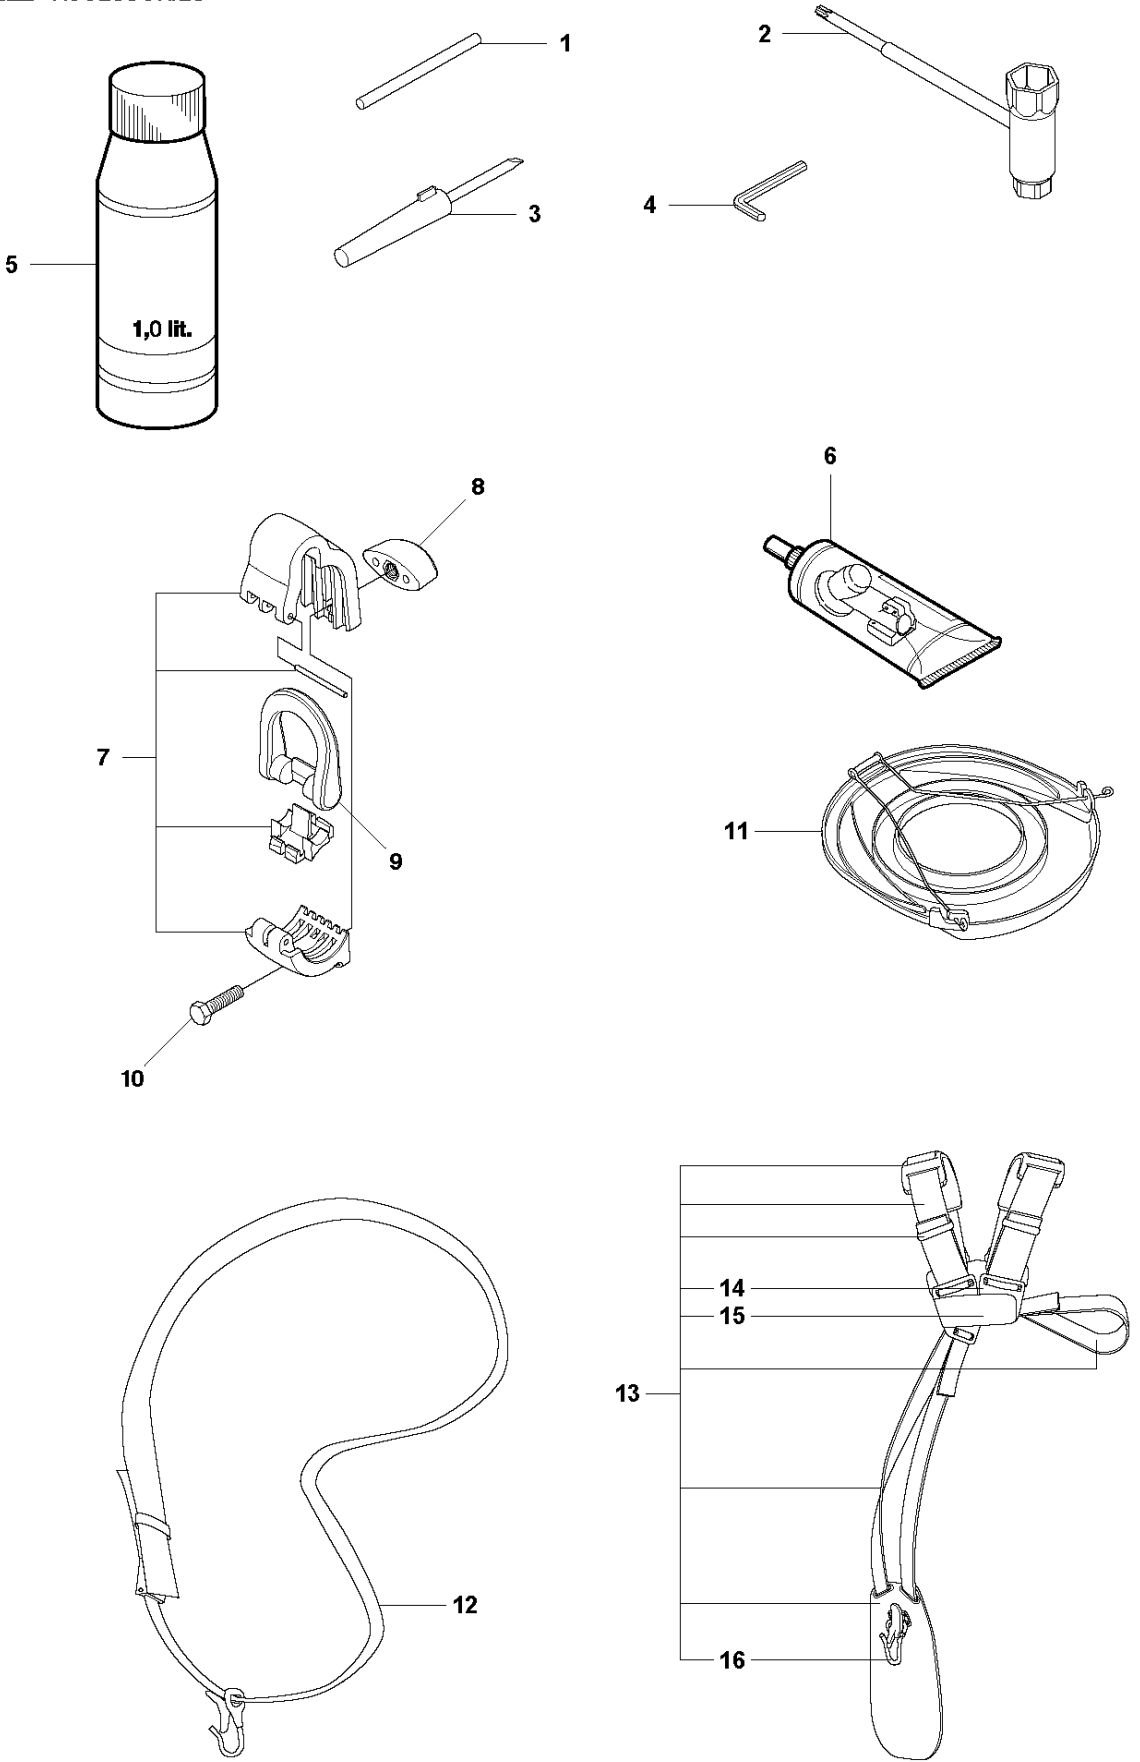

R2 524L, 525L, LS, LST, LK, RJX, RJD, RS, RX, RXT, RK
ACCESSORIES

ACCESSORIES

525 LS

Ref	Part No	Description	Remark	QTY	KIT
1	502 28 59-01	STOP		1	
2	575 73 82-02	COMBINATION WRENCH		1	
3	501 60 02-03	SCREWDRIVER		1	
4	502 21 58-01	WRENCH		1	
5	531 00 92-48	FILTER OIL		1	
6	503 97 64-01	GREASE		1	
7	537 35 36-01	LOOP		1	
8	537 13 04-02	KNOB		1	7
9	537 35 01-01	LOOP		1	7
10	725 23 31-51	SCREW		1	7
11	537 31 29-01	TRANSPORT GUARD	200 - 275mm	1	
12	537 21 62-01	HARNESS		1	
12	537 21 62-02	HARNESS	USA	1	
13	537 21 63-01	HARNESS		1	
13	537 21 63-02	HARNESS	USA	1	
14	503 73 40-01	FRONT PIECE		1	13
15	503 73 41-02	FRONT PIECE		1	13
16	502 02 28-02	WELT HOOK		1	13