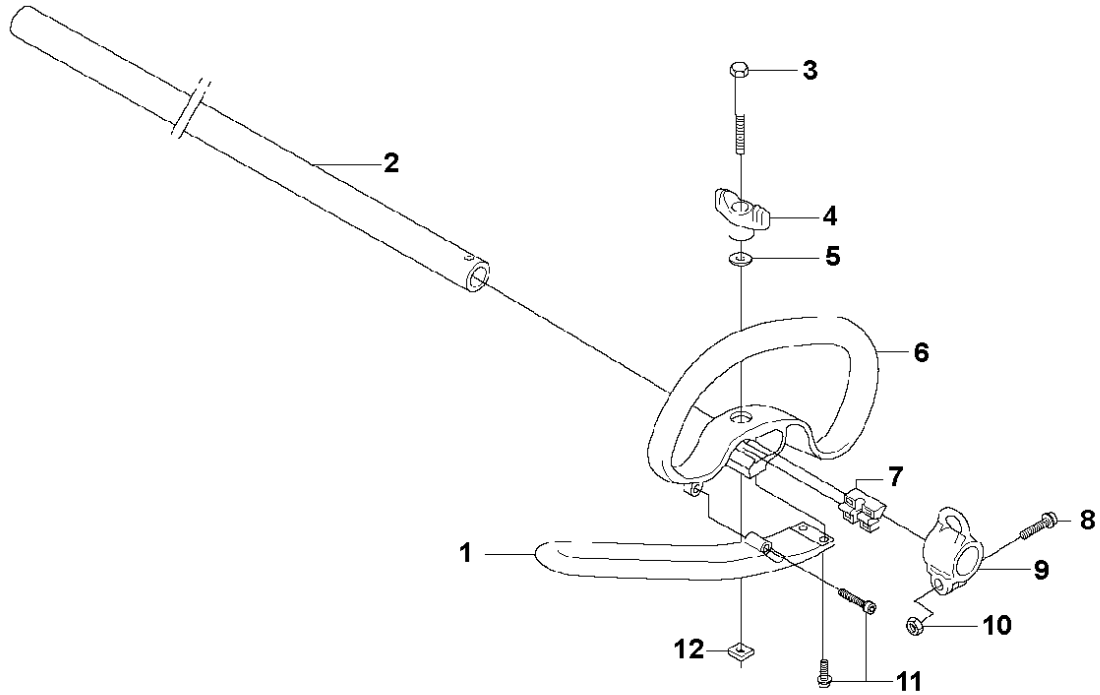

B 524L, 525L, LS, LST, RJX,
SHAFT & HANDLE

14

15

16

17

19

Caution: This tool may create sparks that can catch fire. Avoid any sparks.
A spark may cause an injury. The operator should not look into the sparks for long or get clothes hitting in the sparks.

18

SHAFT & HANDLE

525 LS

Ref	Part No	Description	Remark	QTY KIT
1	503 99 78-04	HANDLE	RJX, (L, LST, RJD Australia)	1
2	579 14 90-01	TUBE	L=1483 $\varnothing$24mm	1
3	510 90 61-01	BOLT	L, LS, LST, RJD M6x35	1
3	725 23 80-51	SCREW EHHM	RJX, LK M6x50	1
4	503 87 90-01	KNOB	RJX, LK	1
5	503 23 00-61	WASHER	RJX, LK	1
6	503 87 19-06	HANDLE	L, LS, LST, RJX	1
6	503 87 19-08	HANDLE	LK, RJD, (LST Australia)	1
7	503 94 03-01	DISTANCE		1
8	525 75 51-01	SCREW ITXSCFM	RJX	1
9	503 94 10-01	HOOK	RJX	1
10	731 23 14-01	HEXAGON NUT	RJX	1
11	574 18 15-01	SCREW IHSCFTO	RJX, (L, LST, RJD Australia)	3
12	502 19 71-01	SQUARE NUT		1
13	581 11 05-01	DRIVE SHAFT	L=1515 $\varnothing$7mm	1
14	587 11 19-04	LABEL	L, LS, LST	1
15	503 79 56-01	LABEL		1
16	537 10 10-01	LABEL	RJX	1
17	501 88 91-01	DECAL		1
18	522 92 86-02	LABEL		1
19	579 56 23-01	DECAL		1