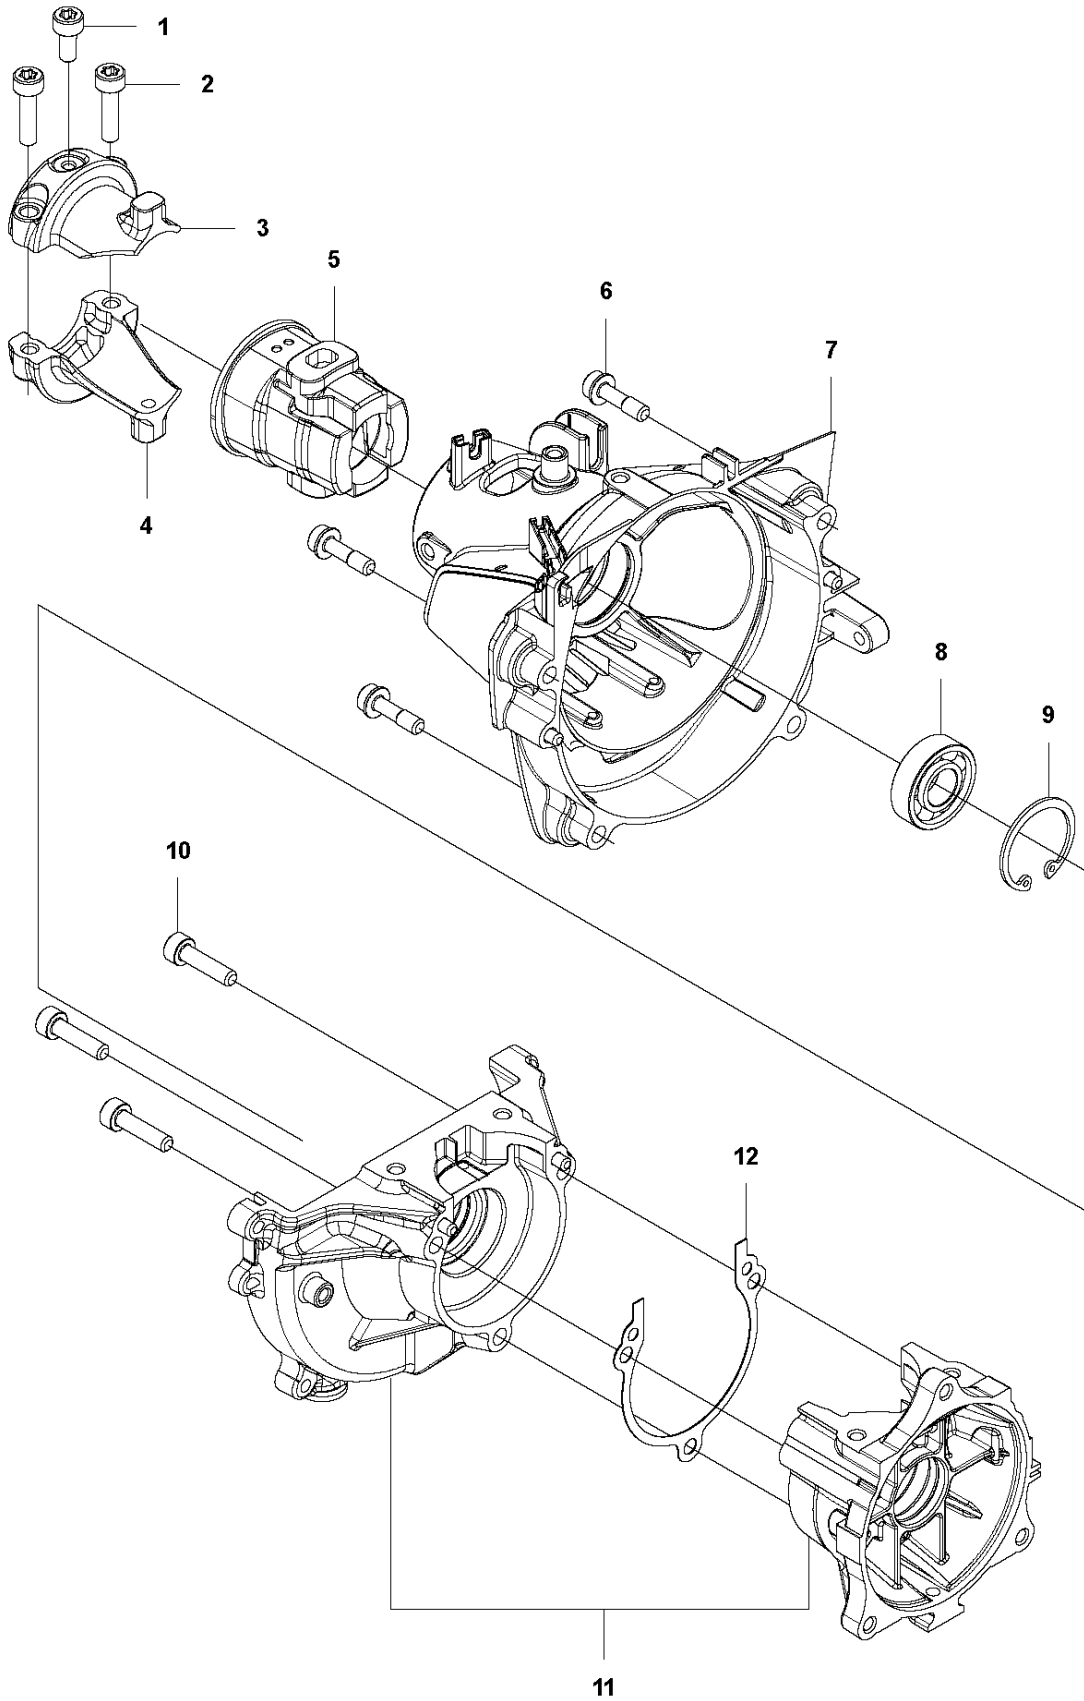

L 524, 525
IGNITION & CLUTCH

IGNITION SYSTEM & CLUTCH

525 LS

Ref	Part No	Description	Remark	QTY	KIT
1	588 14 15-01	IGNITION COIL		1	
2	584 82 66-01	IGNITION CABLE		1	1
3	579 59 07-01	TUBE		1	1
4	586 10 72-01	SPARK PLUG CAP		1	1
5	580 63 48-01	SPRING		1	1
6	584 96 81-01	SPARK PLUG	BPMR-8Y : NGK	1	
7	521 51 58-01	BOLT		2	
8	521 76 97-01	SPACER		2	
9	577 85 17-01	SHORT CIRCUIT CABLE		1	
10	516 12 41-01	RING		1	
11	581 14 20-01	CLUTCH DRUM		1	
12	513 18 96-01	SCREW		2	
13	521 75 82-01	WASHER		2	
14	585 83 47-01	CLUTCH ASSY		1	
15	576 40 07-01	CLUTCH SPRING		1	14
16	504 11 80-01	NUT		1	
17	578 96 78-01	FLYWHEEL		1	
18	505 05 44-01	WASHER		2	

M 524, 525
CYLINDER PISTON & MUFFLER

CYLINDER, PISTON & MUFFLER

525 LS

Ref	Part No	Description	Remark	QTY	KIT
1	544 25 68-01	SCREW		2	
2	578 78 53-01	PLATE		1	
3	504 11 43-01	SCREW		4	
4	577 97 90-01	CYLINDER		1	
5	576 39 87-02	GASKET		1	
6	506 61 81-01	RING		2	
7	577 91 74-01	PISTON		1	
8	505 04 07-01	PIN		1	
9	505 04 52-01	RING		2	
10	585 24 86-01	MUFFLER		1	
10	580 52 36-01	MUFFLER ASSY	USA	1	
10	585 03 29-01	MUFFLER ASSY	Australia / New Zealand	1	
11	578 40 81-01	GASKET		1	
12	504 11 43-01	SCREW		2	
13	580 51 44-01	SPARK ARRESTER		1	10
14	729 57 74-05	SCREW CRPANT		1	10

N 524, 525
CRANK CASE

CRANKCASE

525 LS

Ref	Part No	Description	Remark	QTY KIT
1	529 26 81-01	BOLT		1
2	577 94 20-01	BOLT		2
3	576 42 07-02	BRACKET		1
4	576 42 08-02	BRACKET		1
5	576 42 05-01	CUSHION		1
6	577 81 54-01	BOLT		4
7	588 56 77-01	HOUSING		1
8	525 95 32-01	BEARING		1
9	506 60 99-01	RING		1
10	504 11 43-01	SCREW		3
11	581 30 86-01	CRANKCASE		1
12	576 39 95-02	GASKET		1