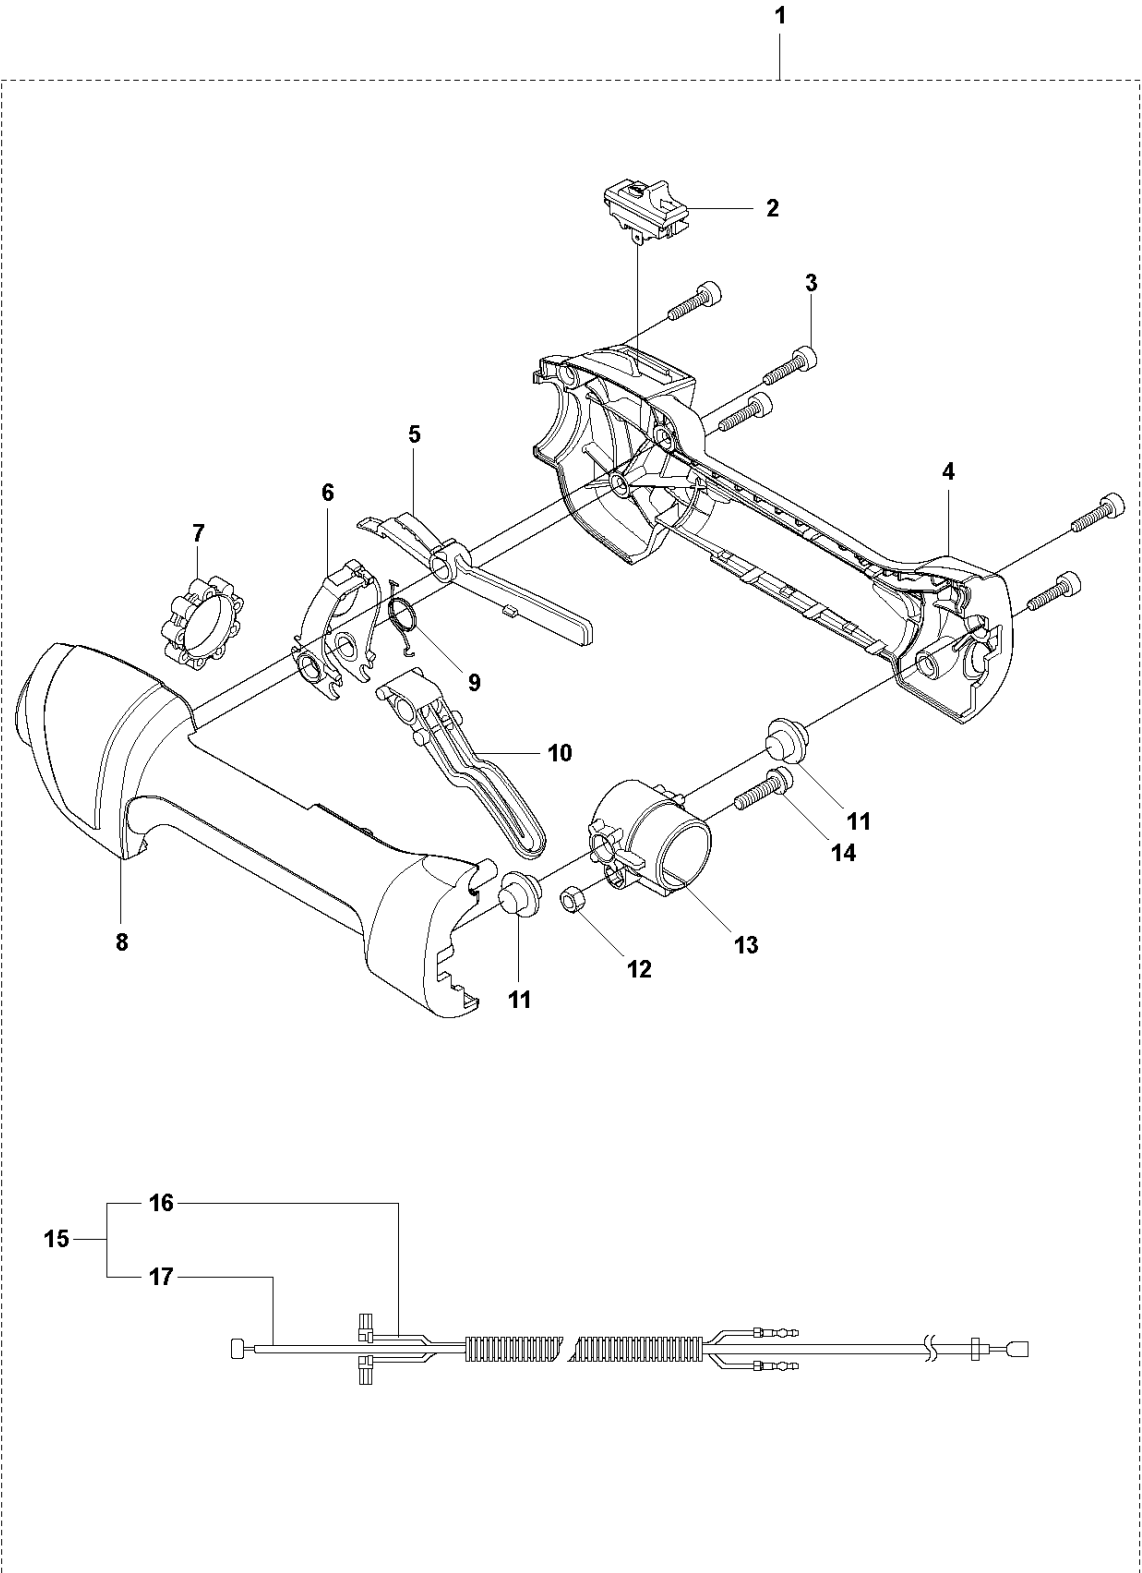

F 524L, 525L, LS, LST, LK, RJX, RJD
THROTTLE CONTROLS

THROTTLE CONTROLS

525 LS

Ref	Part No	Description	Remark	QTY	KIT
1	578 27 95-03	THROTTLE CONTROL	LS,LST	1	
2	537 41 90-01	SWITCH		1	1
3	575 96 05-01	SCREW IHSCT		5	1
4	544 23 84-01	HANDLE HALF	L, LS, LST, RJX	1	1
5	503 87 80-01	THROTTLE LOCKOUT		1	1
6	503 91 81-01	THROTTLE LEVER		1	1
7	503 96 14-01	ABSORBER		1	1
8	544 23 85-01	HANDLE HALF	L, LS, LST, RJX	1	1
9	544 10 08-01	RECOIL SPRING		1	1
10	503 87 79-03	THROTTLE TRIGGER		1	1
11	590 04 21-01	DAMPER	LS,LST	2	1
12	731 23 14-01	HEXAGON NUT		1	1
13	589 63 85-01	RETAINER	LS,LST	1	1
14	506 68 90-01	BOLT		1	1
15	578 27 96-01	WIRING		1	1
16	502 53 16-01	SHORT CIRCUIT CABLE		1	1, 15
17	578 86 78-01	THROTTLE CABLE		1	1, 15