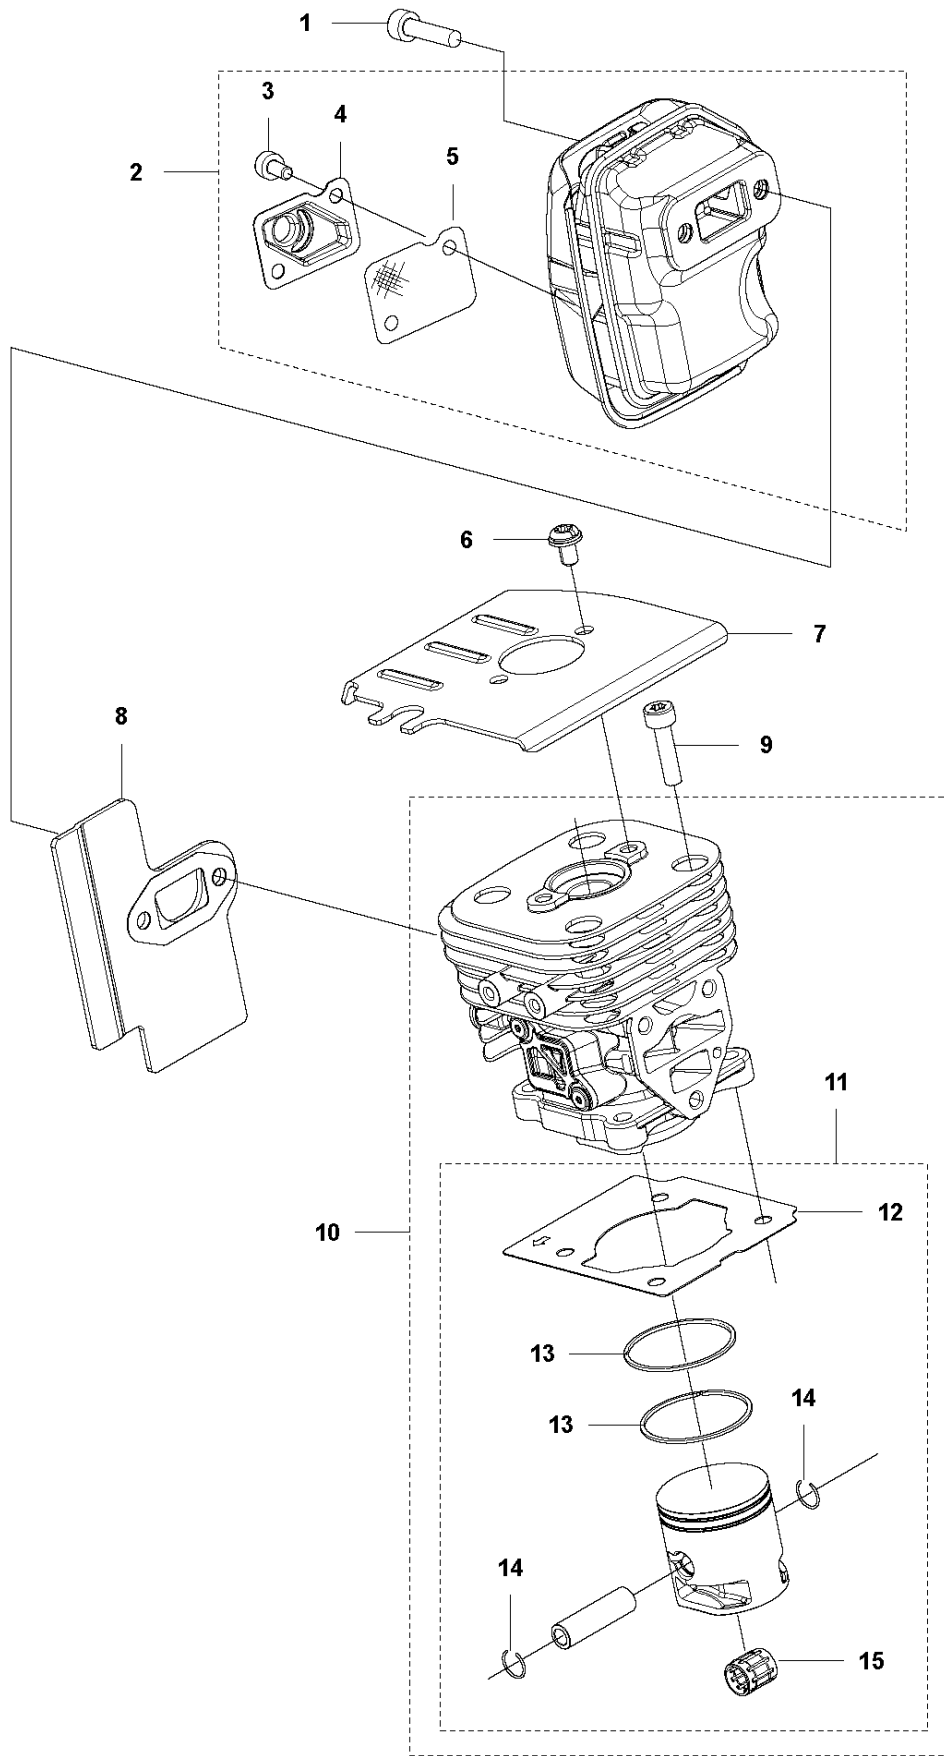

F 525BX
MUFFLER & CYLINDER

CYLINDER

525 BX, 967284201, 967284202, 967284203, 2017-02

Ref	Part No	Description	Remark	QTY	KIT
1	504 11 43-01	SCREW		2	
2	585 62 74-01	MUFFLER ASSY		1	
3	544 36 27-01	BOLT		2	2
4	585 63 03-01	EXHAUST COVER		1	2
5	585 63 02-01	SPARK ARRESTER		1	2
6	544 25 68-01	SCREW		2	
7	585 60 19-01	PLATE		1	
8	585 60 39-01	GASKET		1	
9	504 11 43-01	SCREW		4	
10	588 09 82-01	KIT		1	
11	588 09 81-01	KIT		1	10
12	585 60 18-01	GASKET		1	11
13	506 61 81-01	RING		2	11
14	505 04 52-01	RING		2	11
15	576 40 27-01	BEARING		1	11