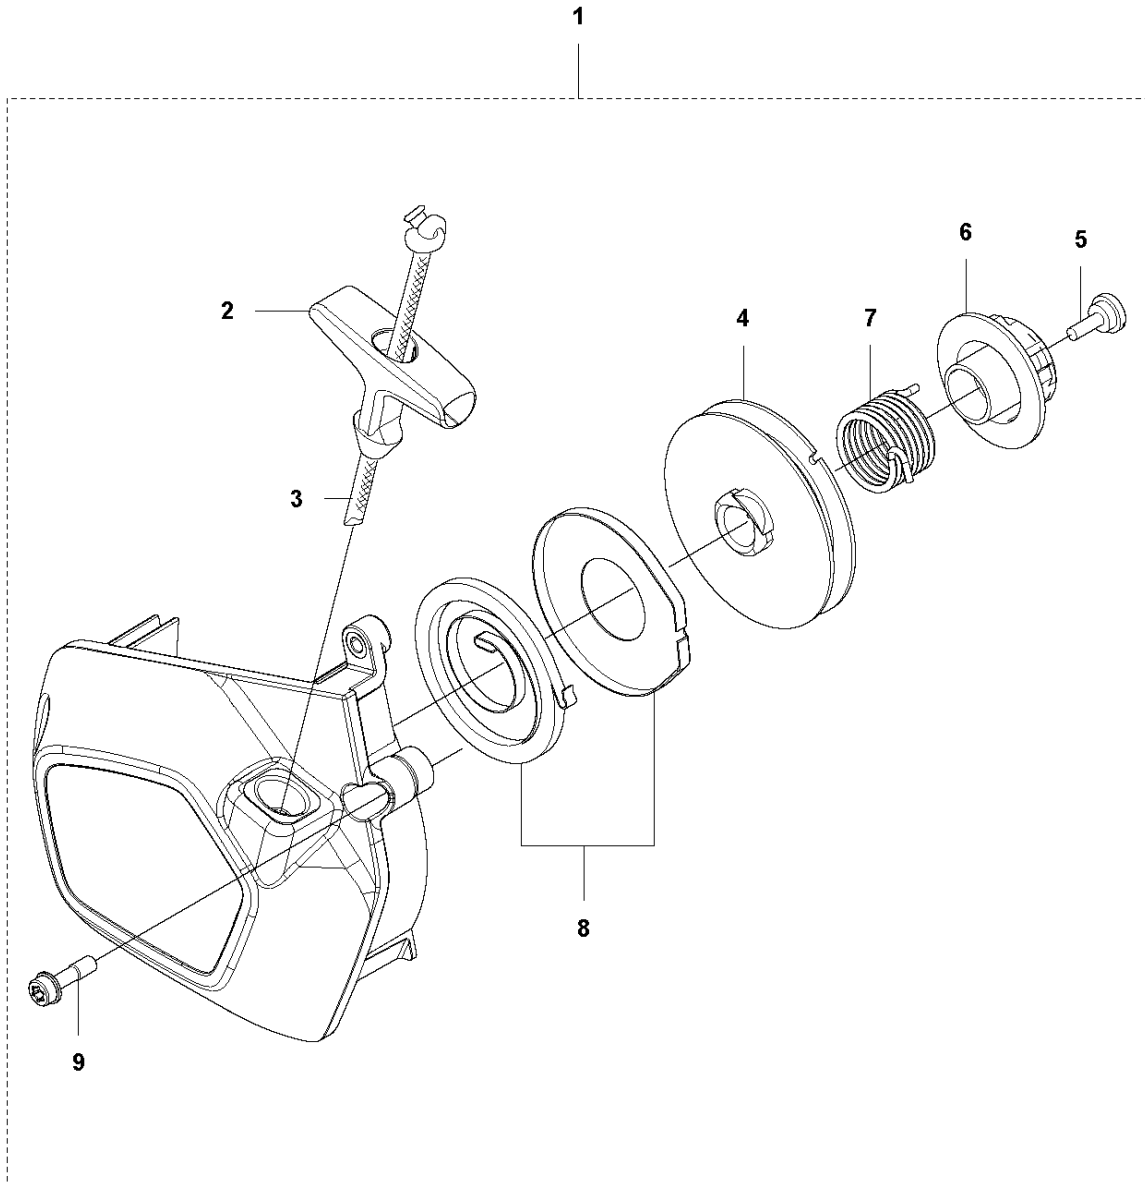

E 525BX
STARTER

STARTER

525 BX, 967284201, 967284202, 967284203, 2017-02

Ref	Part No	Description	Remark	QTY	KIT
1	585 60 41-01	STARTER ASSY		1	
2	575 48 95-01	STARTER HANDLE		1	1
3	522 64 51-01	ROPE		1	1
4	522 64 50-01	REEL		1	1
5	515 36 71-01	SCREW		1	1
6	586 31 87-01	CAM		1	1
7	586 31 88-01	SPRING		1	1
8	522 64 49-01	SPRING_ASSY		1	1
9	577 81 54-01	BOLT		3	1
10	587 26 25-01	LABEL		1	1