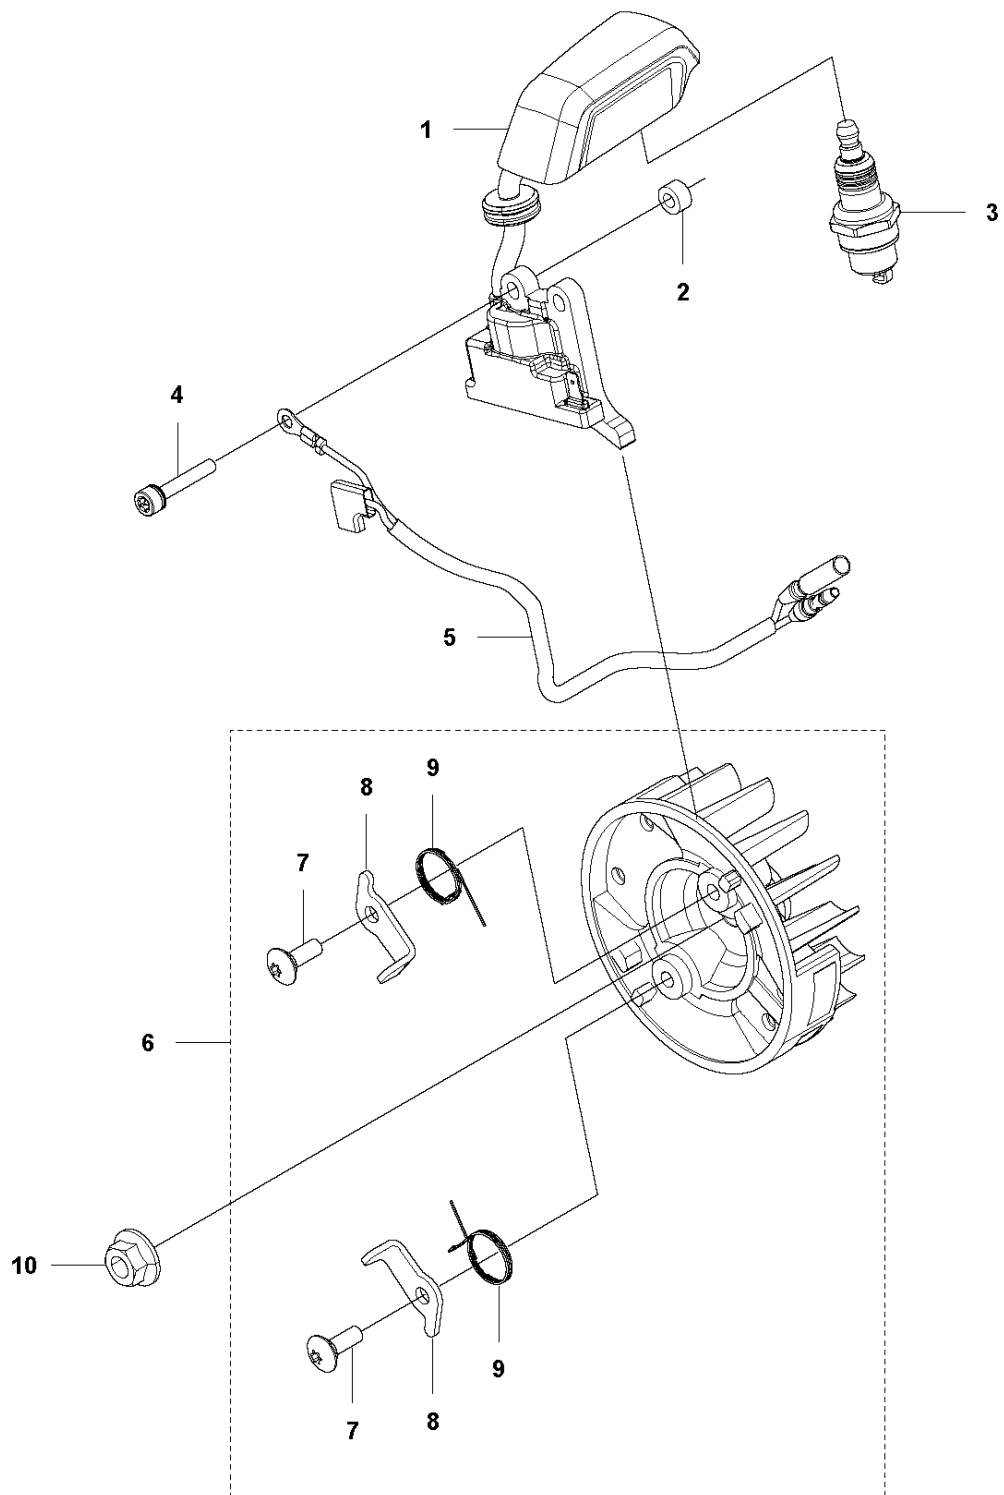

K 525BX
IGNITION SYSTEM

IGNITION SYSTEM

525 BX, 967284201, 967284202, 967284203, 2017-02

Ref	Part No	Description	Remark	QTY	KIT
1	585 68 32-03	IGNITION COIL ASSY	s/n from 20160900565- (for 957284201), 20160901314- (for 967284202), 20160700101- (for 967284203)	1	
1	585 68 32-01	IGNITION COIL ASSY	s/n from 20150600101-to 20160900564 (for 967284201), 20154900101- to 20160901313 (fro 967284202)	1	
2	588 17 14-01	SPACER		2	
3	576 59 81-01	SPARK PLUG		1	
4	521 51 58-01	BOLT		2	
5	585 68 33-01	CORD		1	
6	585 68 31-01	FLYWHEEL ASSY		1	
7	586 34 64-01	BOLT		2	6
8	586 34 63-01	RATCHET		2	6
9	586 34 65-01	SPRING		2	6
10	504 11 80-01	NUT		1	1