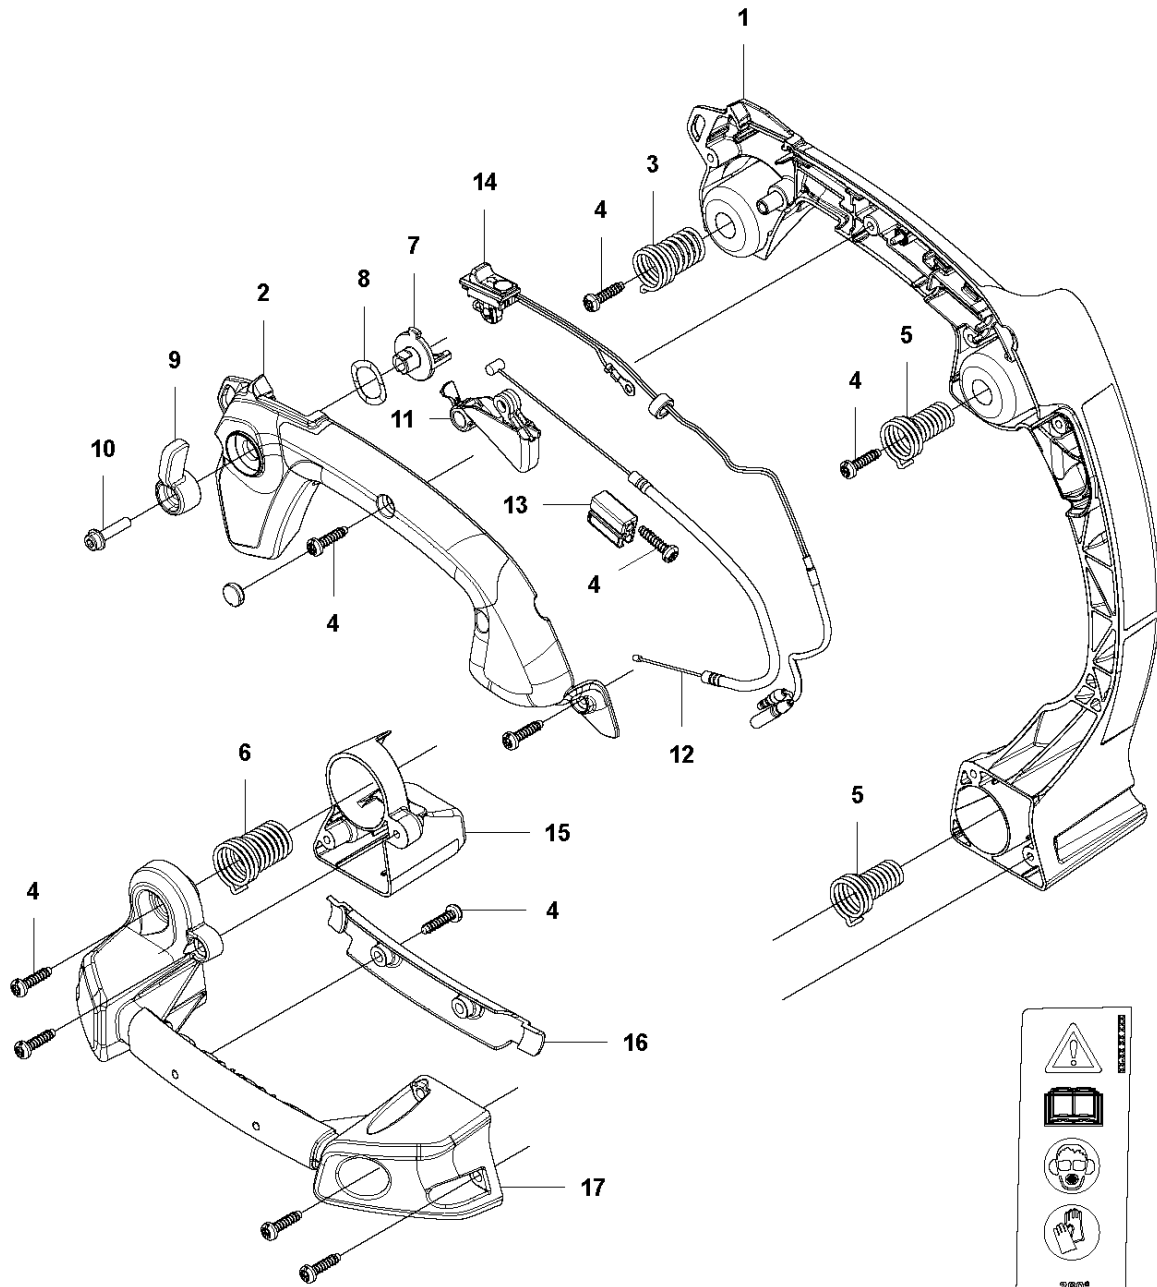

C 525BX
COVERS & FUEL TANK

FUEL TANK

525 BX, 967284201, 967284202, 967284203, 2017-02

Ref	Part No	Description	Remark	QTY KIT
1	585 62 52-02	ENGINE COVER		1
2	577 81 54-01	BOLT		4
3	585 60 40-02	PLATE		1
4	504 11 96-01	SCREW		2
5	585 63 51-01	FUEL TANK ASSY	SKU 967284202	1
5	585 63 51-02	FUEL TANK ASSY	SKU 967284201, SKU 967284203	1
6	577 50 99-05	PIPE	SKU 967284201, SKU 967284203	1
6	579 21 03-06	HOSE ASSY	SKU 967284202	1
7	579 64 57-03	TANK CAP		1
8	503 44 32-01	FILTER		1
9	506 70 70-01	CLIP		1
10	521 86 36-01	SCREW		2

D 525BX
HANDLE

HANDLE

525 BX, 967284201, 967284202, 967284203, 2017-02

Ref	Part No	Description	Remark	QTY KIT
1	585 62 40-01	HANDLE		1
2	585 62 41-01	HANDLE		1
3	587 11 04-01	SPRING		1
4	521 86 36-01	SCREW		15
5	585 62 39-01	SPRING		2
6	587 11 03-01	SPRING		1
7	585 62 47-01	RATCHET		1
8	585 62 48-01	WASHER		1
9	585 62 46-01	CONTROL LEVER		1
10	506 74 52-01	BOLT		1
11	585 62 45-01	THROTTLE LEVER		1
12	585 62 50-01	THROTTLE CABLE		1
13	585 62 51-01	ADJUSTER		1
14	585 62 49-01	CORD		1
15	585 62 43-01	HANDLE SUPPORT		1
16	585 62 44-01	HANDLE SUPPORT		1
17	585 62 42-01	HANDLE SUPPORT		1
18	587 24 30-01	LABEL		1