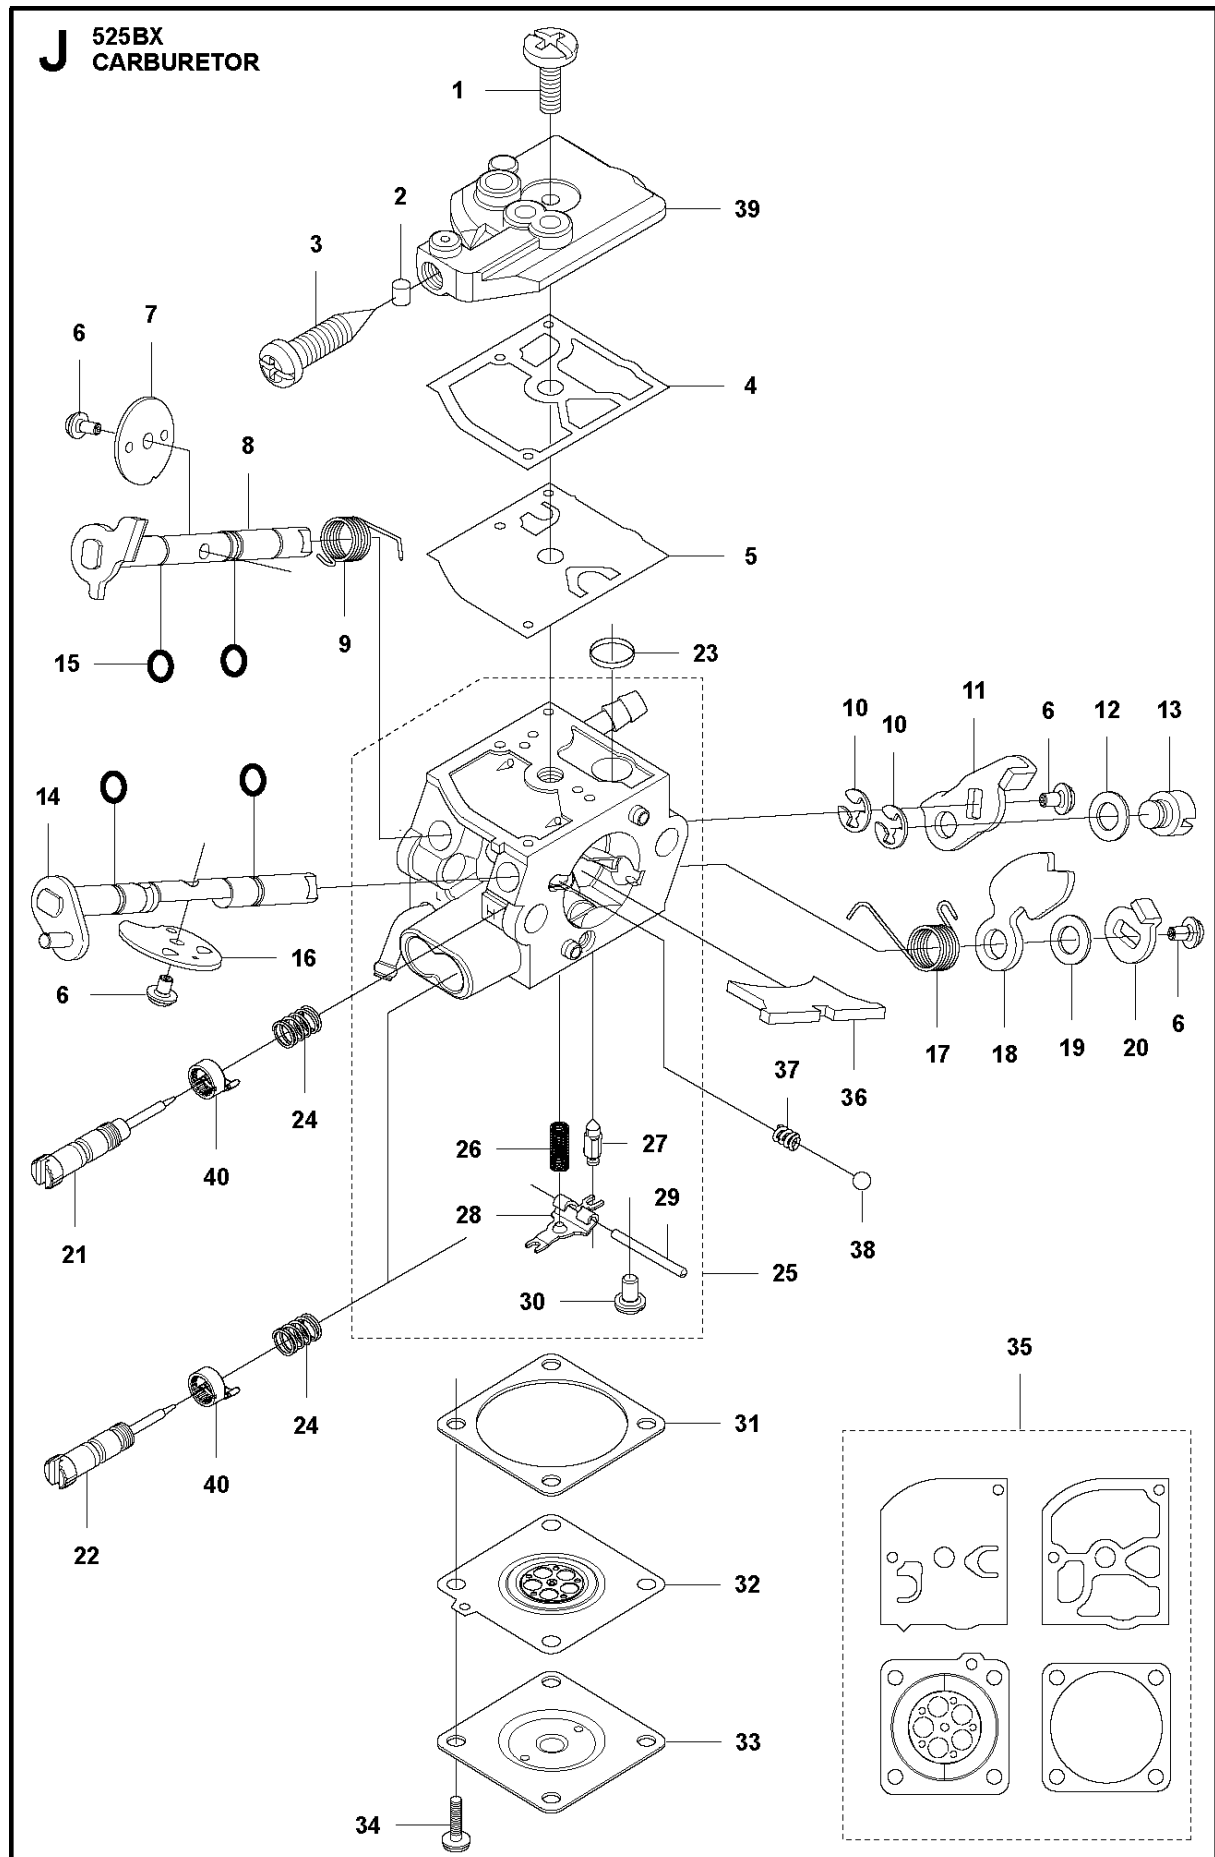

SPARE PARTS LIST

BLOWERS

525 BX, 967284201, 967284202,
967284203, 2017-02

L 525BX
ACCESSORIES

ACCESSORIES

525 BX, 967284201, 967284202, 967284203, 2017-02

Ref	Part No	Description	Remark	QTY KIT
1	575 73 82-01	COMBINATION WRENCH		1

CARBURETOR

525 BX, 967284201, 967284202, 967284203, 2017-02

Ref	Part No	Description	Remark	QTY	KIT
1	577 89 93-01	SCREW		1	
2	578 38 97-01	PLUG		1	
3	579 63 17-01	SCREW		1	
4	577 89 94-01	GASKET		1	35
5	577 89 95-01	DIAPHRAGM		1	35
6	577 89 97-01	SCREW		4	
7	587 71 28-01	VALVE		1	
8	587 71 30-01	SHAFT ASSY		1	
9	587 71 29-01	SPRING		1	
10	577 90 04-01	E-RING		2	
11	587 71 43-01	LEVER		1	
12	577 90 11-01	GASKET		2	
13	586 38 34-01	SWIVEL		1	
14	587 71 41-01	SHAFT ASSY		1	
15	587 71 36-01	O-RING		4	
16	587 71 42-02	VALVE	SKU 967284201 from 20163106705, SKU 967284202 from 20163203284, SKU 967284203 from 20163401301	1	
17	587 71 37-01	SPRING		1	
18	588 99 55-01	LEVER	SKU 967284201 from 20163106705, SKU 967284202 from 20163203284, SKU 967284203 from 20163401301	1	
19	585 31 97-01	SPACER		1	
20	587 71 40-01	LEVER		1	
21	587 71 34-01	SCREW		1	
22	577 90 17-01	SCREW		1	
23	577 90 03-01	STRAINER		1	
24	587 71 33-01	SPRING		2	
25	587 71 27-01	BODY		1	
26	579 63 18-01	SPRING		1	25
27	579 63 19-01	VALVE		1	25
28	578 39 02-01	LEVER		1	25
29	578 39 06-01	PEN		1	25
30	578 39 03-01	SCREW		1	25
31	577 89 99-01	GASKET		1	35
32	577 90 01-01	DIAPHRAGM		1	35
33	577 90 00-01	COVER		1	
34	577 90 05-01	SCREW		4	
35	577 90 18-01	GASKET KIT		1	
36	587 71 35-01	PLATE		1	
37	577 90 16-01	SPRING		1	
38	577 90 15-01	BALL		1	
39	587 71 38-01	PUMP		1	
40	587 71 32-02	SEALING	SKU 967284201 from 20163106705, SKU 967284203 from 20163401301, N/A in SKU 967284202	2	