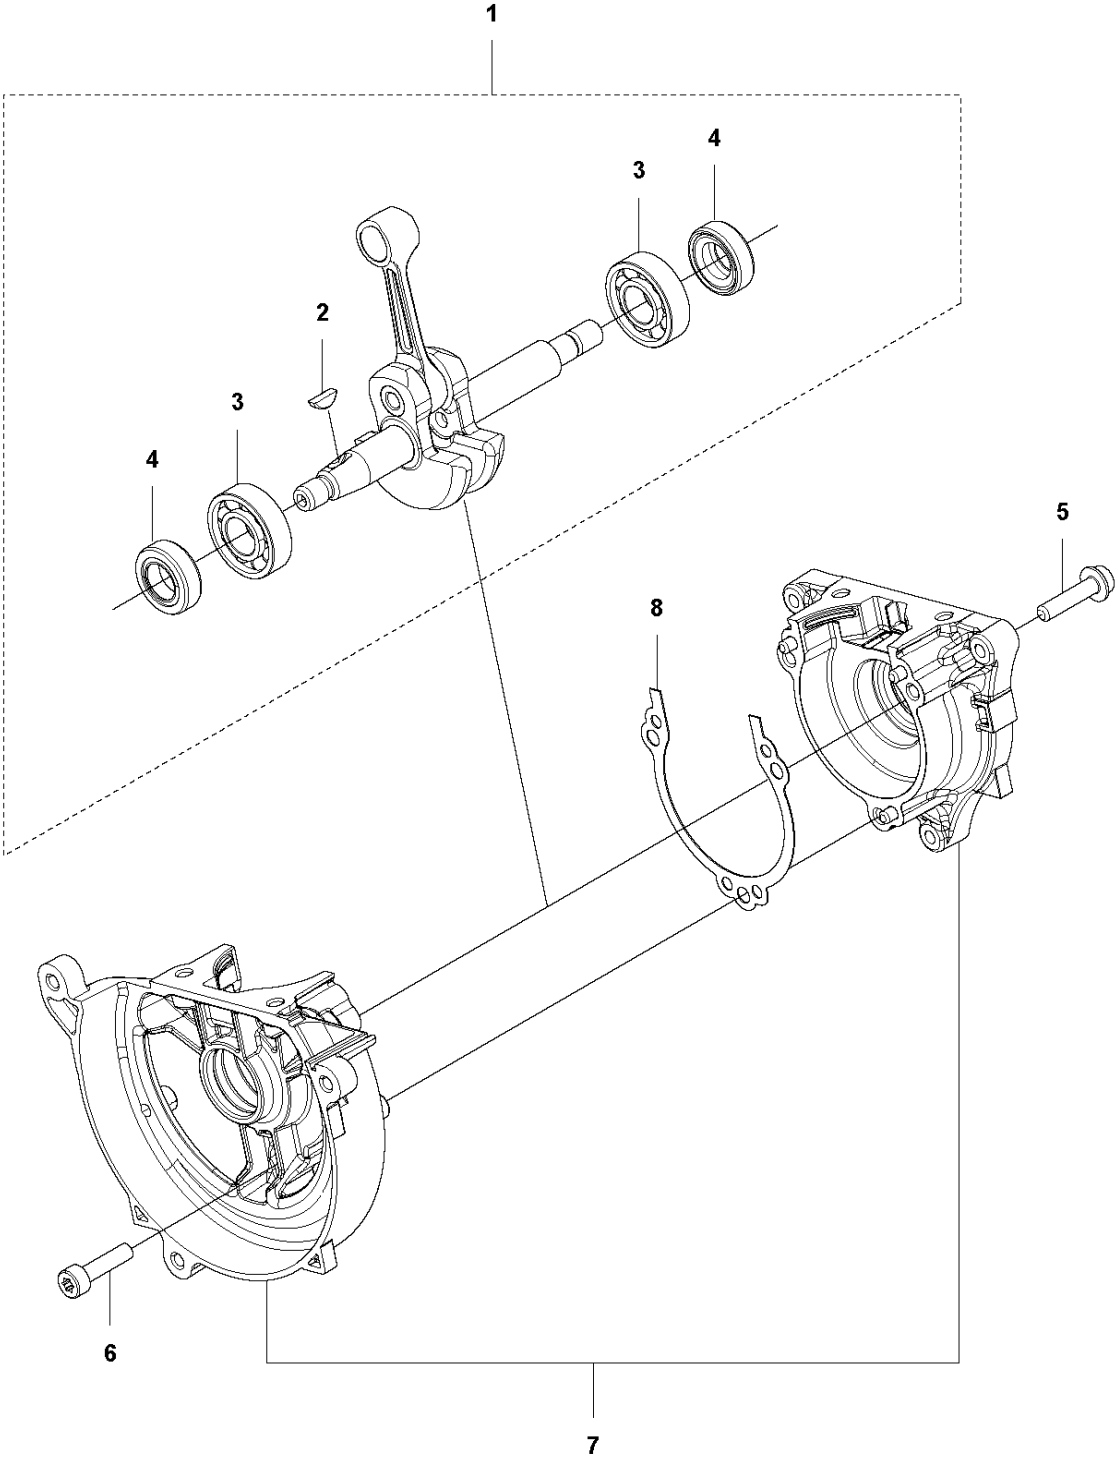

G 525BX
CRANK CASE & SHAFT

CRANKCASE

525 BX, 967284201, 967284202, 967284203, 2017-02

Ref	Part No	Description	Remark	QTY	KIT
1	588 09 83-01	KIT		1	
2	506 68 94-01	KEY		1	1
3	506 61 03-01	BEARING		2	1
4	504 12 15-01	SEALING		2	1
5	506 74 52-01	BOLT		3	
6	504 11 43-01	SCREW		3	
7	585 60 21-01	CRANKCASE		1	
8	585 60 26-01	GASKET		1