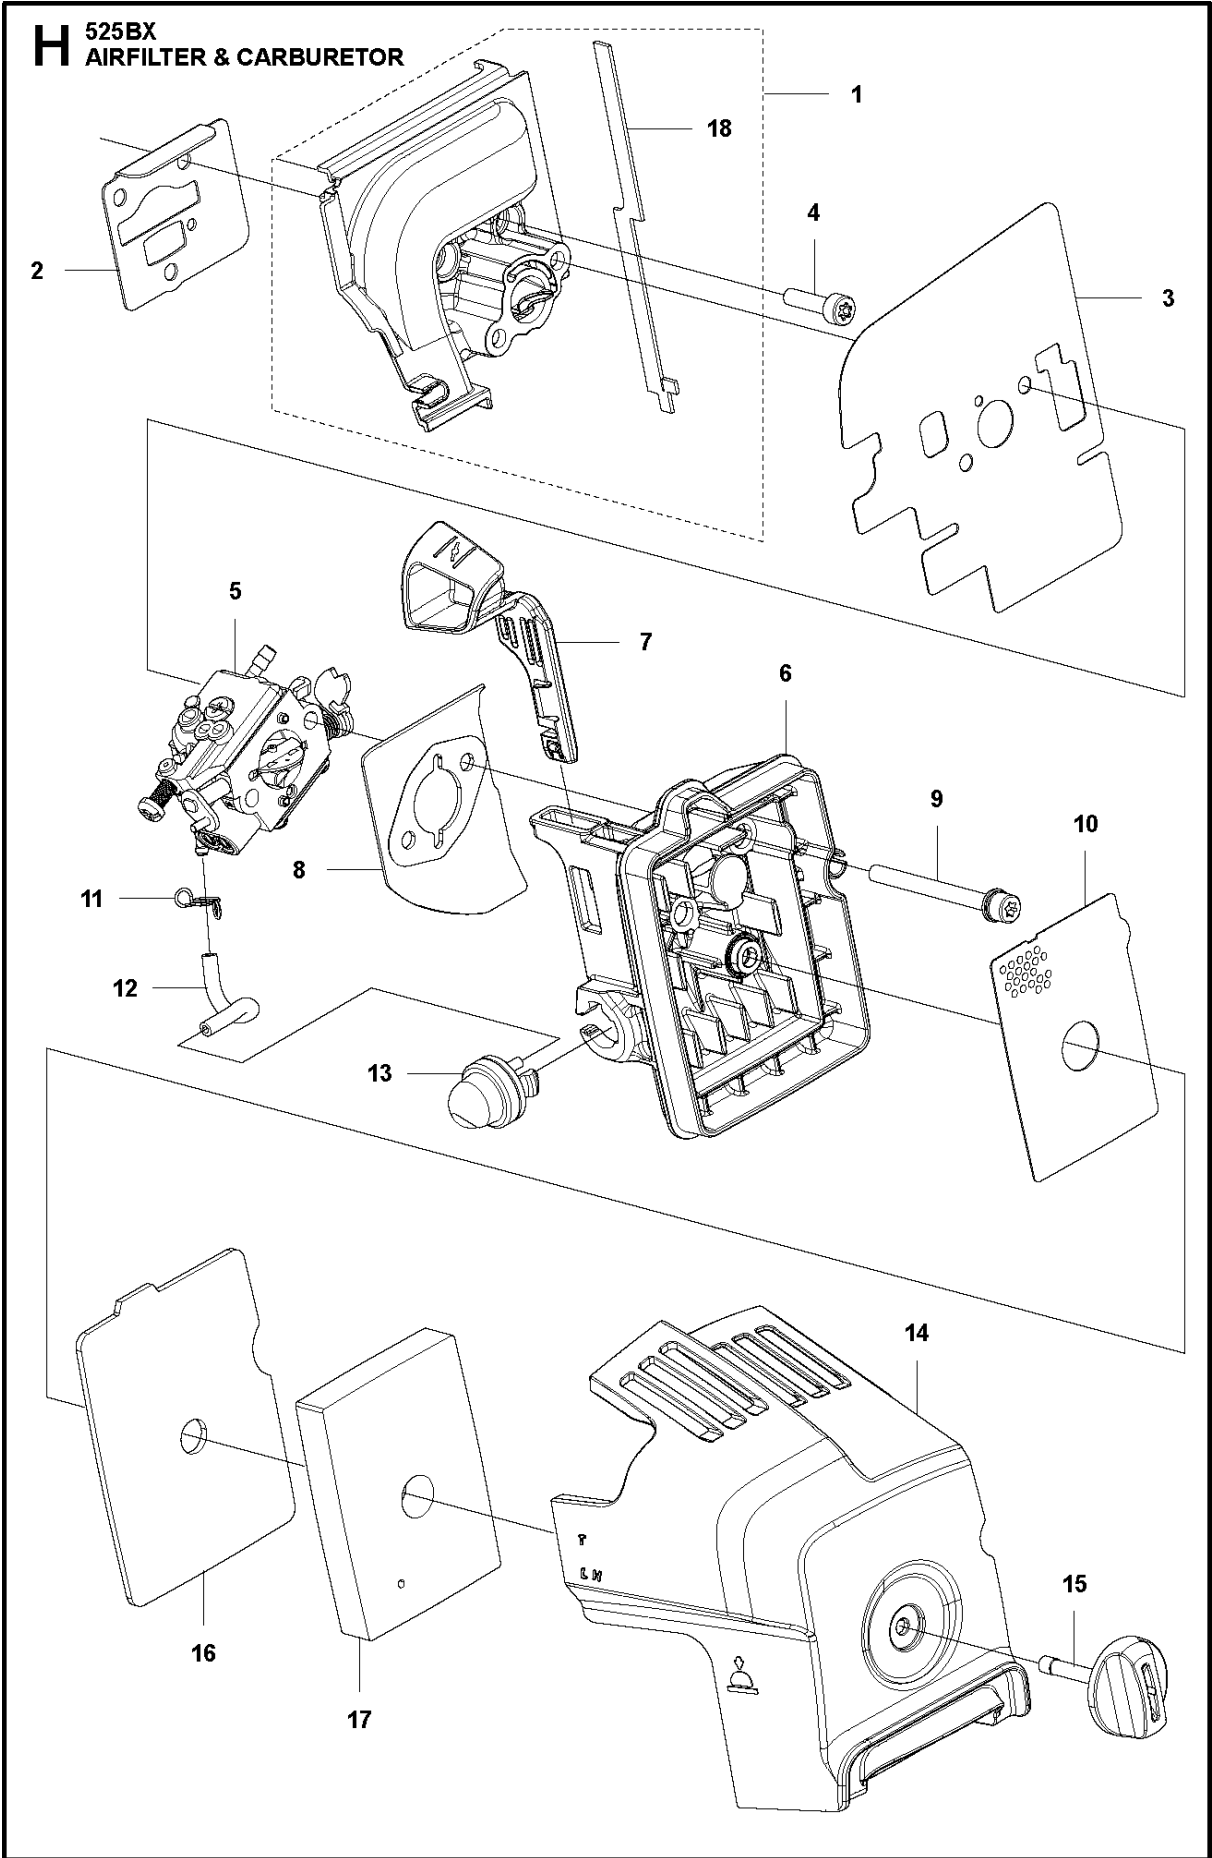

SPARE PARTS LIST

BLOWERS

525 BX, 967284201, 967284202,
967284203, 2017-02

L 525BX
ACCESSORIES

ACCESSORIES

525 BX, 967284201, 967284202, 967284203, 2017-02

Ref	Part No	Description	Remark	QTY KIT
1	575 73 82-01	COMBINATION WRENCH		1

CARBURETOR

525 BX, 967284201, 967284202, 967284203, 2017-02

Ref	Part No	Description	Remark	QTY	KIT
1	577 89 93-01	SCREW		1	
2	578 38 97-01	PLUG		1	
3	579 63 17-01	SCREW		1	
4	577 89 94-01	GASKET		1	35
5	577 89 95-01	DIAPHRAGM		1	35
6	577 89 97-01	SCREW		4	
7	587 71 28-01	VALVE		1	
8	587 71 30-01	SHAFT ASSY		1	
9	587 71 29-01	SPRING		1	
10	577 90 04-01	E-RING		2	
11	587 71 43-01	LEVER		1	
12	577 90 11-01	GASKET		2	
13	586 38 34-01	SWIVEL		1	
14	587 71 41-01	SHAFT ASSY		1	
15	587 71 36-01	O-RING		4	
16	587 71 42-02	VALVE	SKU 967284201 from 20163106705, SKU 967284202 from 20163203284, SKU 967284203 from 20163401301	1	
17	587 71 37-01	SPRING		1	
18	588 99 55-01	LEVER	SKU 967284201 from 20163106705, SKU 967284202 from 20163203284, SKU 967284203 from 20163401301	1	
19	585 31 97-01	SPACER		1	
20	587 71 40-01	LEVER		1	
21	587 71 34-01	SCREW		1	
22	577 90 17-01	SCREW		1	
23	577 90 03-01	STRAINER		1	
24	587 71 33-01	SPRING		2	
25	587 71 27-01	BODY		1	
26	579 63 18-01	SPRING		1	25
27	579 63 19-01	VALVE		1	25
28	578 39 02-01	LEVER		1	25
29	578 39 06-01	PEN		1	25
30	578 39 03-01	SCREW		1	25
31	577 89 99-01	GASKET		1	35
32	577 90 01-01	DIAPHRAGM		1	35
33	577 90 00-01	COVER		1	
34	577 90 05-01	SCREW		4	
35	577 90 18-01	GASKET KIT		1	
36	587 71 35-01	PLATE		1	
37	577 90 16-01	SPRING		1	
38	577 90 15-01	BALL		1	
39	587 71 38-01	PUMP		1	
40	587 71 32-02	SEALING	SKU 967284201 from 20163106705, SKU 967284203 from 20163401301, N/A in SKU 967284202	2	