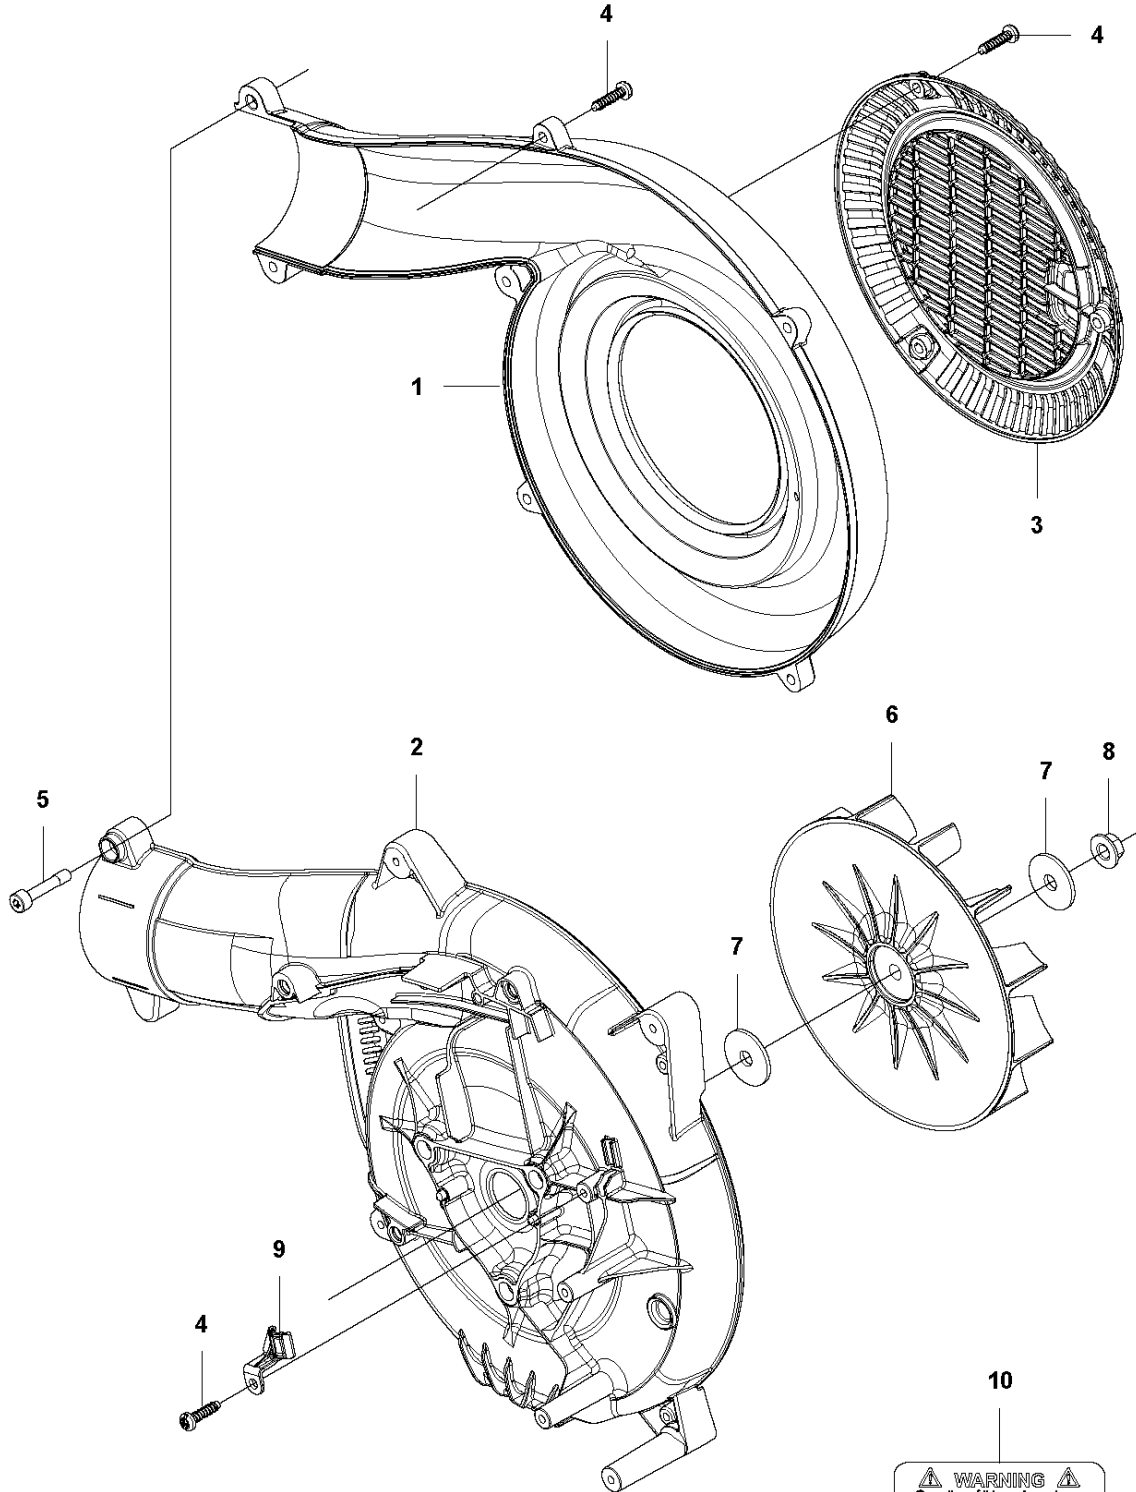

B 525BX
FAN HOUSING

HOUSING

525 BX, 967284201, 967284202, 967284203, 2017-02

Ref	Part No	Description	Remark	QTY KIT
1	585 61 26-01	VOLUTE		1
2	585 61 25-01	VOLUTE		1
3	585 62 38-01	GUARD		1
4	521 86 36-01	SCREW		10
5	585 88 37-01	BOLT		1
6	585 62 53-01	FAN		1
7	515 70 47-01	WASHER		2
8	585 62 54-01	NUT		1
9	586 90 98-01	CLAMP		1
10	587 24 34-01	LABEL	SKU 967284202	1