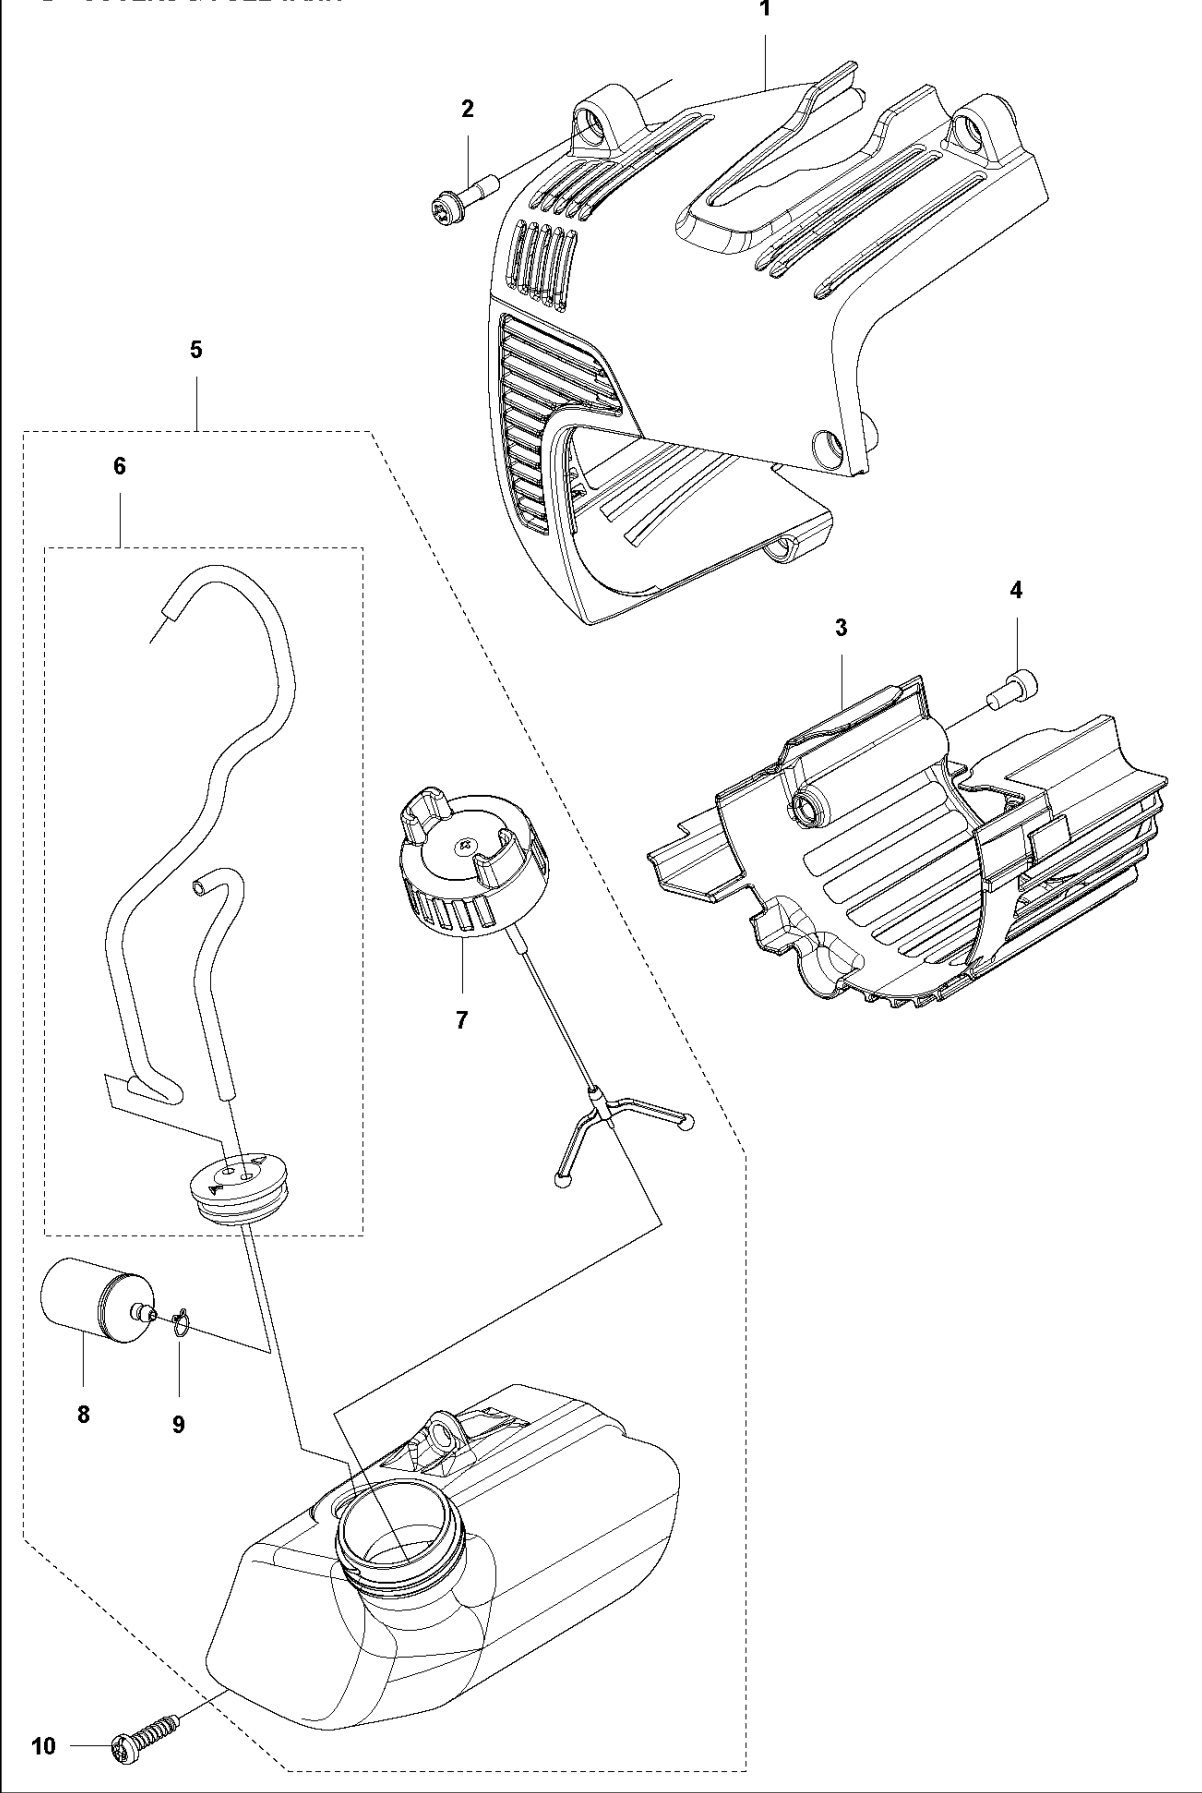

C 525BX
COVERS & FUEL TANK

FUEL TANK

525 BX, 967284201, 967284202, 967284203, 2017-02

Ref	Part No	Description	Remark	QTY KIT
1	585 62 52-02	ENGINE COVER		1
2	577 81 54-01	BOLT		4
3	585 60 40-02	PLATE		1
4	504 11 96-01	SCREW		2
5	585 63 51-01	FUEL TANK ASSY	SKU 967284202	1
5	585 63 51-02	FUEL TANK ASSY	SKU 967284201, SKU 967284203	1
6	577 50 99-05	PIPE	SKU 967284201, SKU 967284203	1
6	579 21 03-06	HOSE ASSY	SKU 967284202	1
7	579 64 57-03	TANK CAP		1
8	503 44 32-01	FILTER		1
9	506 70 70-01	CLIP		1
10	521 86 36-01	SCREW		2