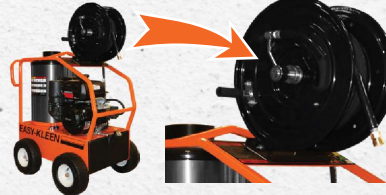

MEGA-FLEX DRAIN CLEANING KIT

Used for cleaning drains, culverts, downspouts, as well as thawing and unclogging pipes. Stainless steel drain nozzle included (NOZ-SWR).

KIT-5110-100

KIT-5110-50-18	1/8" X 50', 4800 PSI , 160°F
KIT-5110-100-18	1/8" X 100', 4800 PSI , 160°F
KIT-5110-50-14	1/4" X 50', 4350 PSI , 212°F
KIT-5110-100-14	1/4" X 100', 4400 PSI , 212°F
SPECIFY PSI & GPM - SEE FIRST PAGE FOR CHART	

Every machine should have one!

12V OR 120V HOSE REEL - INDUSTRIAL

Capacity: 300' or 500', Industrial 12 or 120 Volt Hose Reel.

KIT-HR300HP-12V-BLK	ELECTRIC DRIVEN HOSE REEL KIT, C/W 12 VOLT MOTOR & ROLLER BRACKET, 300' CAPACITY
HOS-HR325HP-120V-B	120V, 300' CAPACITY
HOS-HR500HP-12V-BLK	12V, 500' CAPACITY
OTHER 120V MODELS AVAILABLE	

U-FRAME HOSE REEL

Capacity: 150' Commercial Hot Water unit mount on plate for easy installation. Rated at 5000 PSI, 3/8" Coupler

HOS-HR150HP-U-BLK	HIGH PRESSURE U FRAME HOSE REEL, 150 FOOT, MANUAL, BLACK
KIT-HR150HP-3-BLK	HOSE REEL KIT 150' CAPACITY & 3' JOINER HOSE (CAN BE FACTORY INSTALLED ON UNIT PER REQUEST)