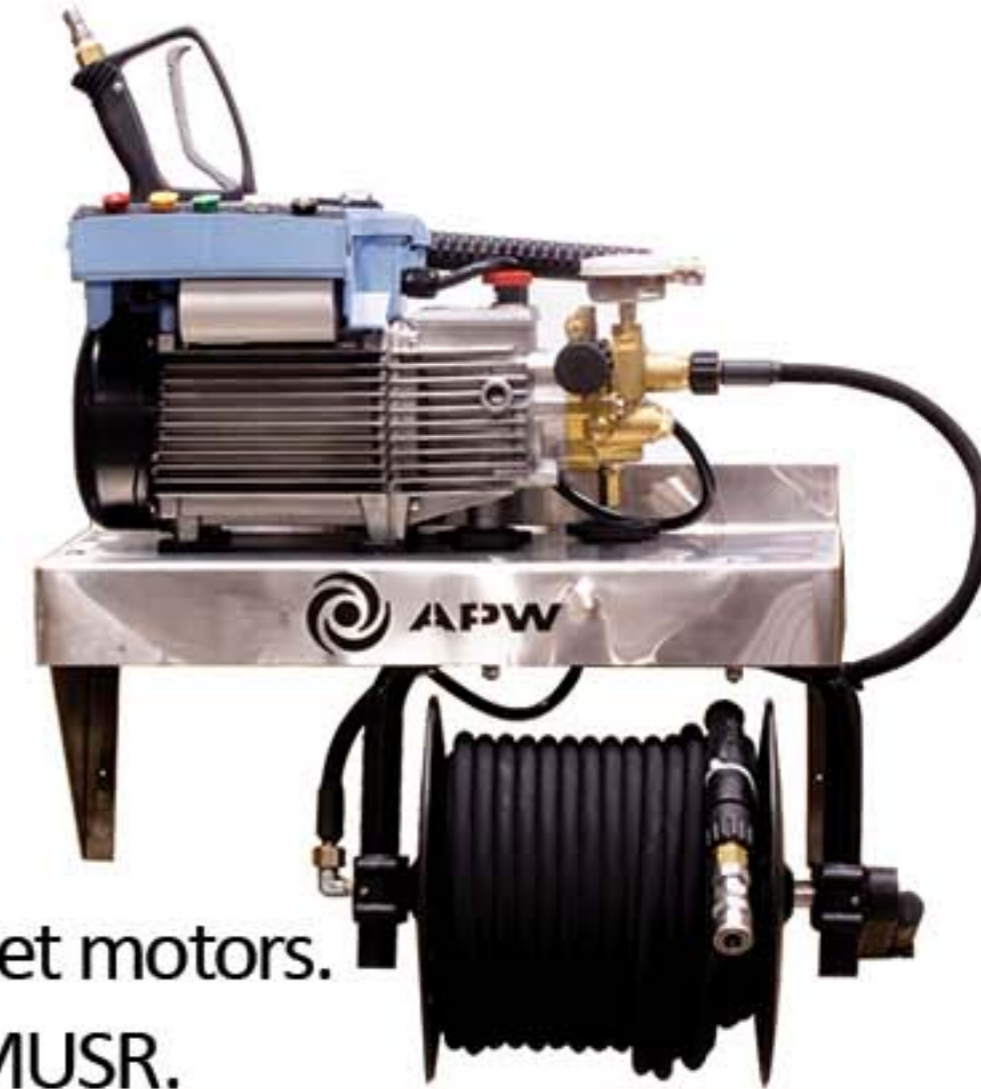

K2020PMUSR (Industrial Grade)