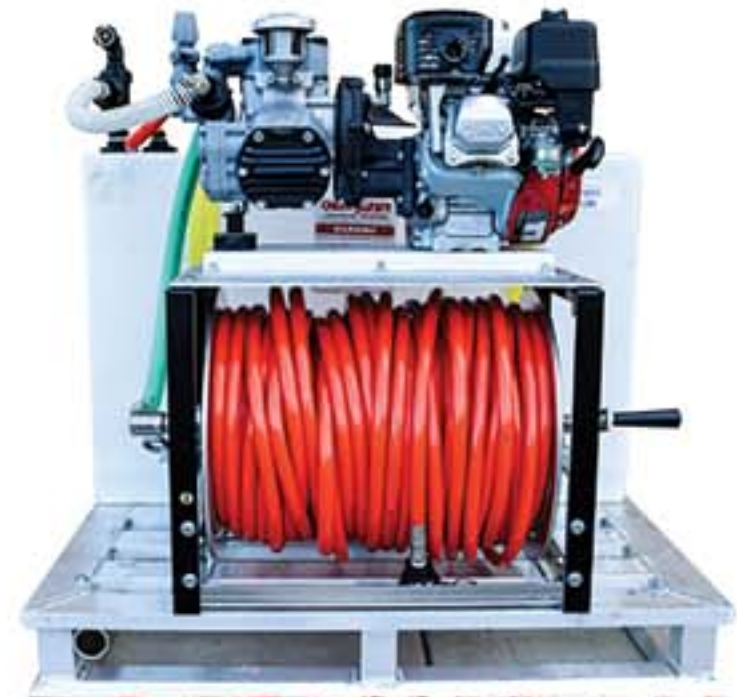

SOFT WASH

DIRT KILLER

Speciality Pressure Washers