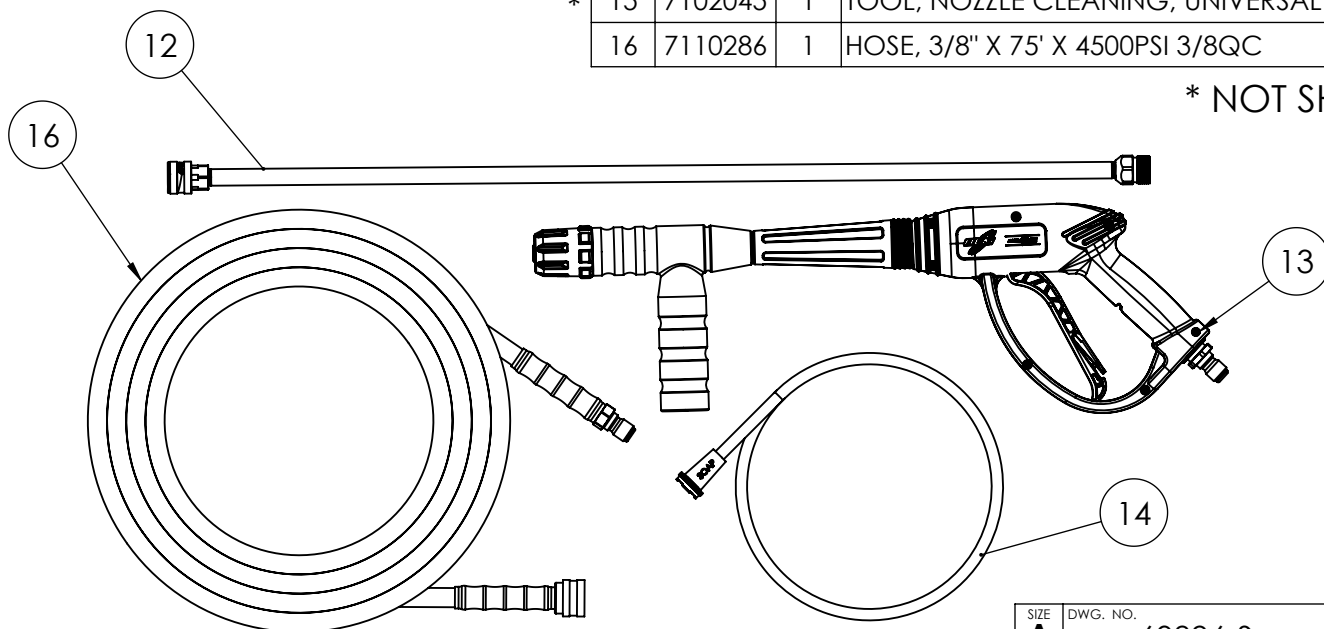

ITEM	PART NO	QTY.	DESCRIPTION
1	7110018	1	FRAME, BASE ASSY, 13.25" C-C, FLAT BLACK
2	7104641	1	HANDLE GRIP, VINYL COVER DEWALT
3	7107941	4	KNOB-BOLT ASSEMBLY
4	7111352	1	HANDLE SVC ASSY, 60896
4.1	7111351	1	DASHBOARD SVC ASSY, 60896
4.1.1	7103161	1	NOZZLE HOLDER, 5PC RUBBER
5	7111347	1	QUICK START HANDLE ASSY, DEWALT
6	7101683	1	NOZZLE SET, 4.0 5PC 1/4" QC-M
7	7111350	1	ENGINE SVC ASSY GX390
8	7103277	1	HARDWARE KIT, ENGINE MOUNTING
9	7110179	1	PUMP SERVICE ASSY, COMET EW4040
10	7105376	2	KIT, 13" WHEEL SERVICE
11	7105468	2	FOOT, SVC KIT FITTED RUBBER AND SCREW

SIZE	DWG. NO.	REV.
A	60896-S	A
SCALE: N/A	WEIGHT: 216.263	SHEET 2 OF 3

ITEM	PART NO	QTY.	DESCRIPTION
9	7110179	1	PUMP SERVICE ASSY, COMET EW4040
9.1	7109267	1	PUMP, COMET EWD4040 W/ POWER BOOST
9.2	7103279	1	KIT, PUMP MOUNTING HARDWARE
9.3	7105453	1	KEY, SHAFT 1/4" X 1/4" X 1-1/2"

ITEM	PART NO	QTY.	DESCRIPTION
12	7103261	1	LANCE, 31" 1/4" QC-F x M22(M)
13	7108127	1	GUN, 4500PSI 6.6GPM, 3/8QC(M) W/SIDE HNDL
14	7102207	1	KIT, SVC ASSY SOAP HOSE W/PLASTIC FILTER
* 15	7102045	1	TOOL, NOZZLE CLEANING, UNIVERSAL
16	7110286	1	HOSE, 3/8" X 75' X 4500PSI 3/8QC

* NOT SHOWN

SIZE	DWG. NO.	REV.
A	60896-S	A
SCALE: N/A	ECN# -	SHEET 3 OF 3