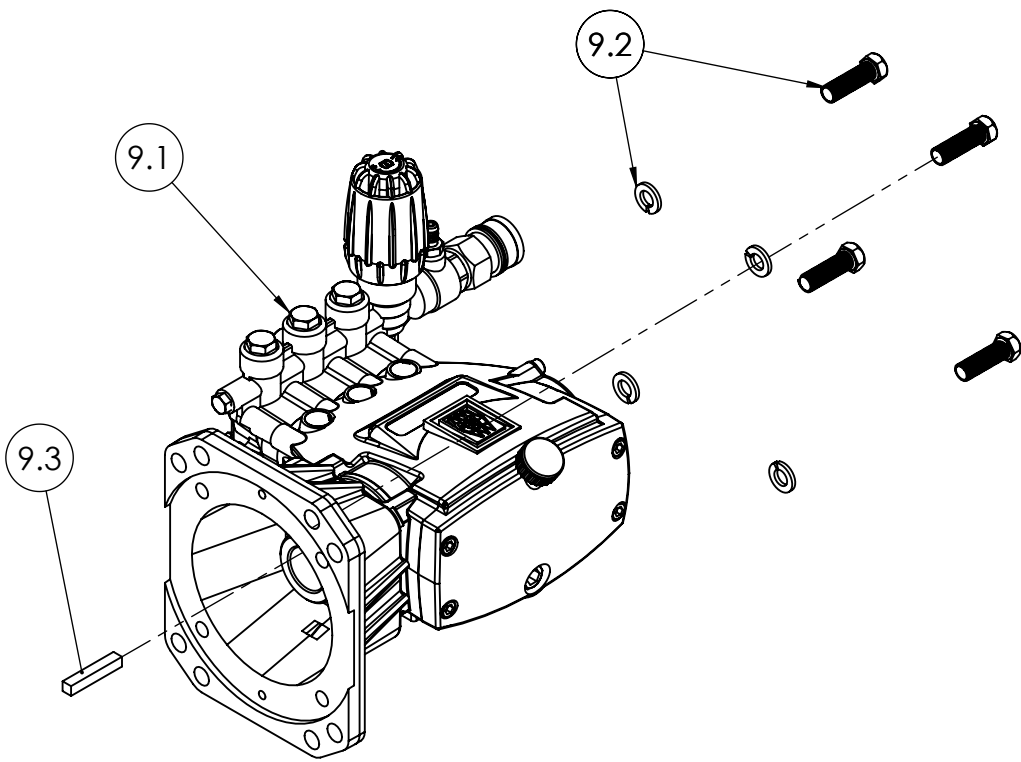

ITEM	PART NO	QTY.	DESCRIPTION
1	7110018	1	FRAME, BASE ASSY, 13.25" C-C, FLAT BLACK
2	7104641	1	HANDLE GRIP, VINYL COVER DEWALT
3	7107941	4	KNOB-BOLT ASSEMBLY
4	7111352	1	HANDLE SVC ASSY, 60896
4.1	7111351	1	DASHBOARD SVC ASSY, 60896
4.1.1	7103161	1	NOZZLE HOLDER, 5PC RUBBER
5	7111347	1	QUICK START HANDLE ASSY, DEWALT
6	7101683	1	NOZZLE SET, 4.0 5PC 1/4" QC-M
7	7111350	1	ENGINE SVC ASSY GX390
8	7103277	1	HARDWARE KIT, ENGINE MOUNTING
9	7110179	1	PUMP SERVICE ASSY, COMET EW4040
10	7105376	2	KIT, 13" WHEEL SERVICE
11	7105468	2	FOOT, SVC KIT FITTED RUBBER AND SCREW

NAME		DATE	FNA-GROUP		
DRAWN	JSkrzypchakJS	07/19/2018-	7152 99th Street, Pleasant Prairie, WI 53158		
CHECKED	-	-	TITLE:		
ENG APPR.	-	-	DEWALT DXPW4440 4400PSI @ 4.0GPM		
MFG APPR.	-	-			
Q.A. APPR.	-	-			
SERVICE APPR.	-	-			
PROPRIETARY AND CONFIDENTIAL THE INFORMATION CONTAINED IN THIS DRAWING IS THE SOLE PROPERTY OF FNA-GROUP. ANY REPRODUCTION IN PART OR AS A WHOLE WITHOUT THE WRITTEN PERMISSION OF FNA-GROUP IS PROHIBITED.			SIZE	DWG. NO.	REV.
			A	60896-S	A
			SCALE: N/A	ECN# EC180453	SHEET 1 OF 3

SIZE	DWG. NO.	REV.
A	60896-S	A
SCALE: N/A	WEIGHT: 216.263	SHEET 2 OF 3

ITEM	PART NO	QTY.	DESCRIPTION
9	7110179	1	PUMP SERVICE ASSY, COMET EW4040
9.1	7109267	1	PUMP, COMET EWD4040 W/ POWER BOOST
9.2	7103279	1	KIT, PUMP MOUNTING HARDWARE
9.3	7105453	1	KEY, SHAFT 1/4" X 1/4" X 1-1/2"

ITEM	PART NO	QTY.	DESCRIPTION
12	7103261	1	LANCE, 31" 1/4" QC-F x M22(M)
13	7108127	1	GUN, 4500PSI 6.6GPM, 3/8QC(M) W/SIDE HNDL
14	7102207	1	KIT, SVC ASSY SOAP HOSE W/PLASTIC FILTER
* 15	7102045	1	TOOL, NOZZLE CLEANING, UNIVERSAL
16	7110286	1	HOSE, 3/8" X 75' X 4500PSI 3/8QC