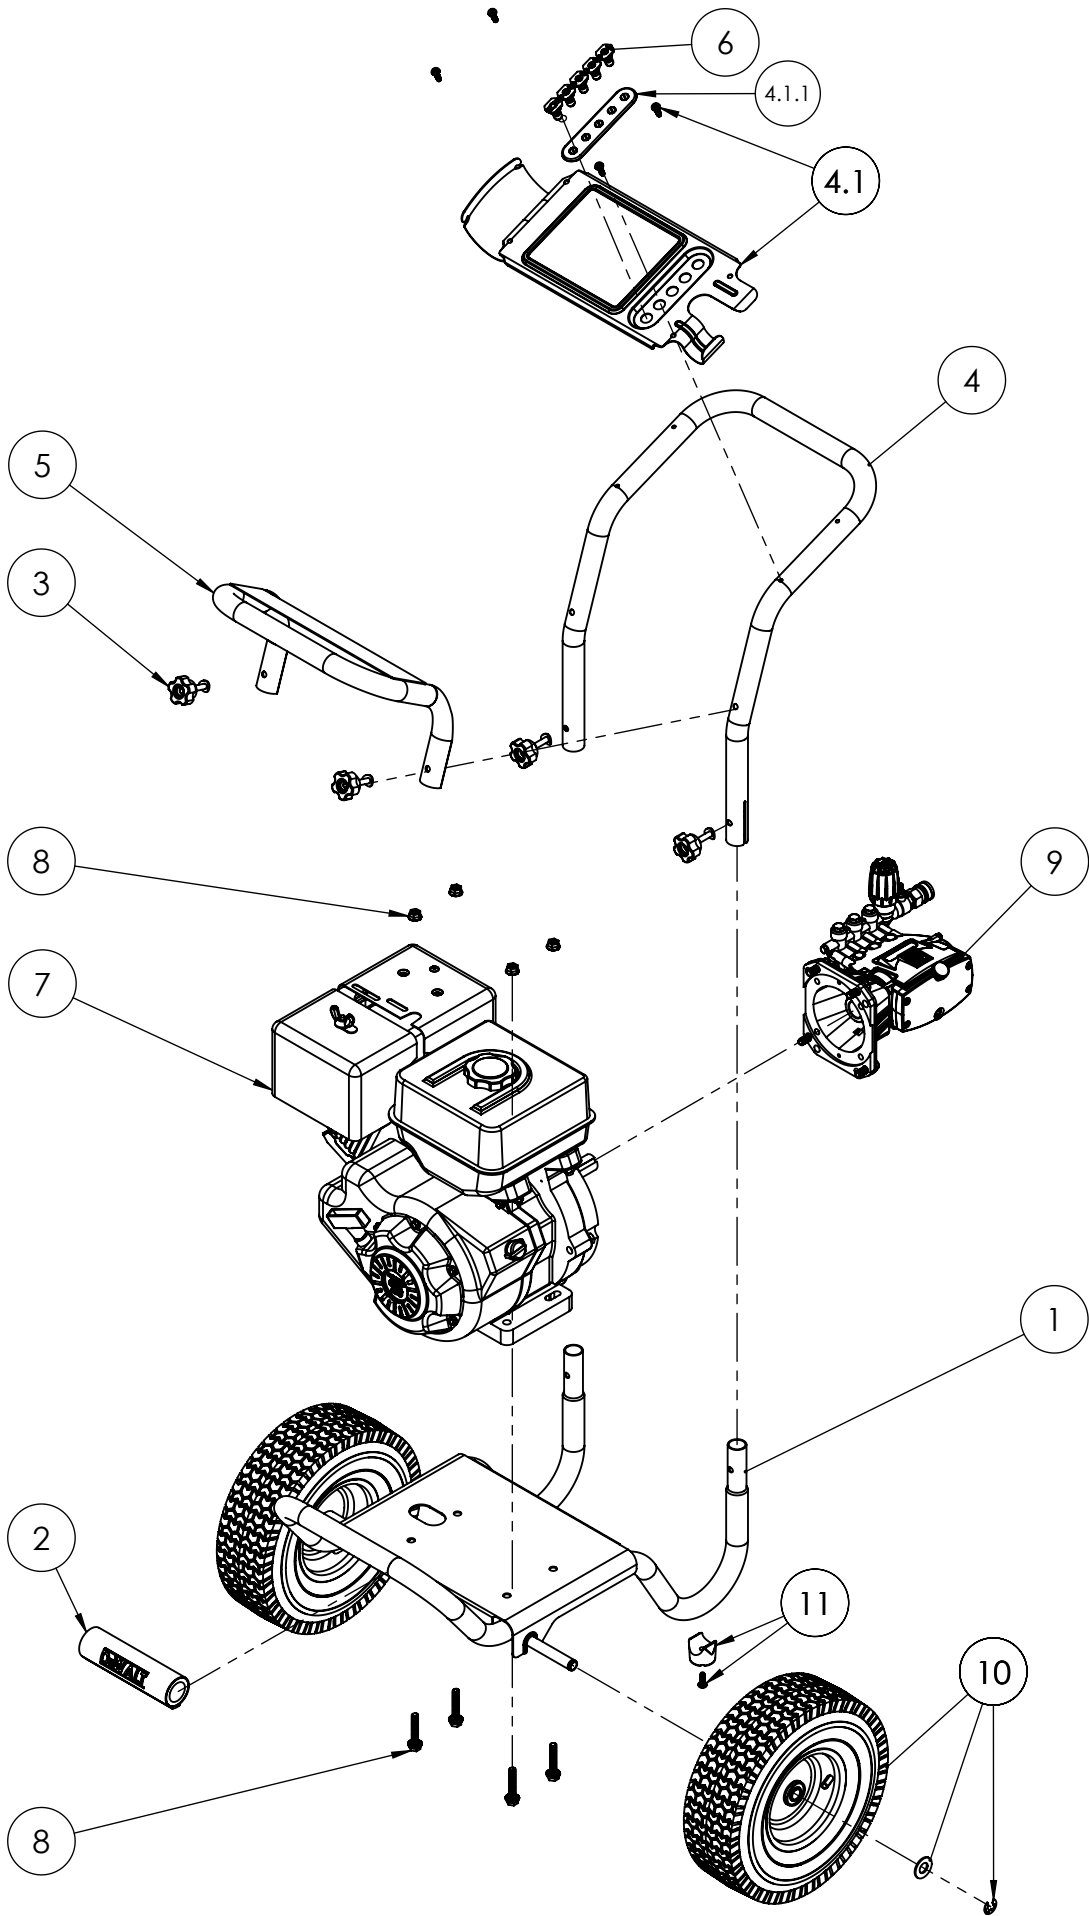

ITEM	PART NO	QTY.	DESCRIPTION
1	7110018	1	FRAME, BASE ASSY, 13.25" C-C, FLAT BLACK
2	7104641	1	HANDLE GRIP, VINYL COVER DEWALT
3	7107941	4	KNOB-BOLT ASSEMBLY
4	7111352	1	HANDLE SVC ASSY, 60896
4.1	7111351	1	DASHBOARD SVC ASSY, 60896
4.1.1	7103161	1	NOZZLE HOLDER, 5PC RUBBER
5	7111347	1	QUICK START HANDLE ASSY, DEWALT
6	7101683	1	NOZZLE SET, 4.0 5PC 1/4" QC-M
7	7111350	1	ENGINE SVC ASSY GX390
8	7103277	1	HARDWARE KIT, ENGINE MOUNTING
9	7110179	1	PUMP SERVICE ASSY, COMET EW4040
10	7105376	2	KIT, 13" WHEEL SERVICE
11	7105468	2	FOOT, SVC KIT FITTED RUBBER AND SCREW

NAME		DATE	FNA-GROUP		
DRAWN	JSkrzypchakJS	07/19/2018-	7152 99th Street, Pleasant Prairie, WI 53158		
CHECKED	-	-	TITLE:		
ENG APPR.	-	-	DEWALT DXPW4440 4400PSI @ 4.0GPM		
MFG APPR.	-	-			
Q.A. APPR.	-	-			
SERVICE APPR.	-	-			
PROPRIETARY AND CONFIDENTIAL THE INFORMATION CONTAINED IN THIS DRAWING IS THE SOLE PROPERTY OF FNA-GROUP. ANY REPRODUCTION IN PART OR AS A WHOLE WITHOUT THE WRITTEN PERMISSION OF FNA-GROUP IS PROHIBITED.			SIZE	DWG. NO.	REV.
			A	60896-S	A
			SCALE: N/A	ECN# EC180453	SHEET 1 OF 3

SIZE	DWG. NO.	REV.
A	60896-S	A
SCALE: N/A	WEIGHT: 216.263	SHEET 2 OF 3

ITEM	PART NO	QTY.	DESCRIPTION
9	7110179	1	PUMP SERVICE ASSY, COMET EW4040
9.1	7109267	1	PUMP, COMET EWD4040 W/ POWER BOOST
9.2	7103279	1	KIT, PUMP MOUNTING HARDWARE
9.3	7105453	1	KEY, SHAFT 1/4" X 1/4" X 1-1/2"

ITEM	PART NO	QTY.	DESCRIPTION
12	7103261	1	LANCE, 31" 1/4" QC-F x M22(M)
13	7108127	1	GUN, 4500PSI 6.6GPM, 3/8QC(M) W/SIDE HNDL
14	7102207	1	KIT, SVC ASSY SOAP HOSE W/PLASTIC FILTER
* 15	7102045	1	TOOL, NOZZLE CLEANING, UNIVERSAL
16	7110286	1	HOSE, 3/8" X 75' X 4500PSI 3/8QC