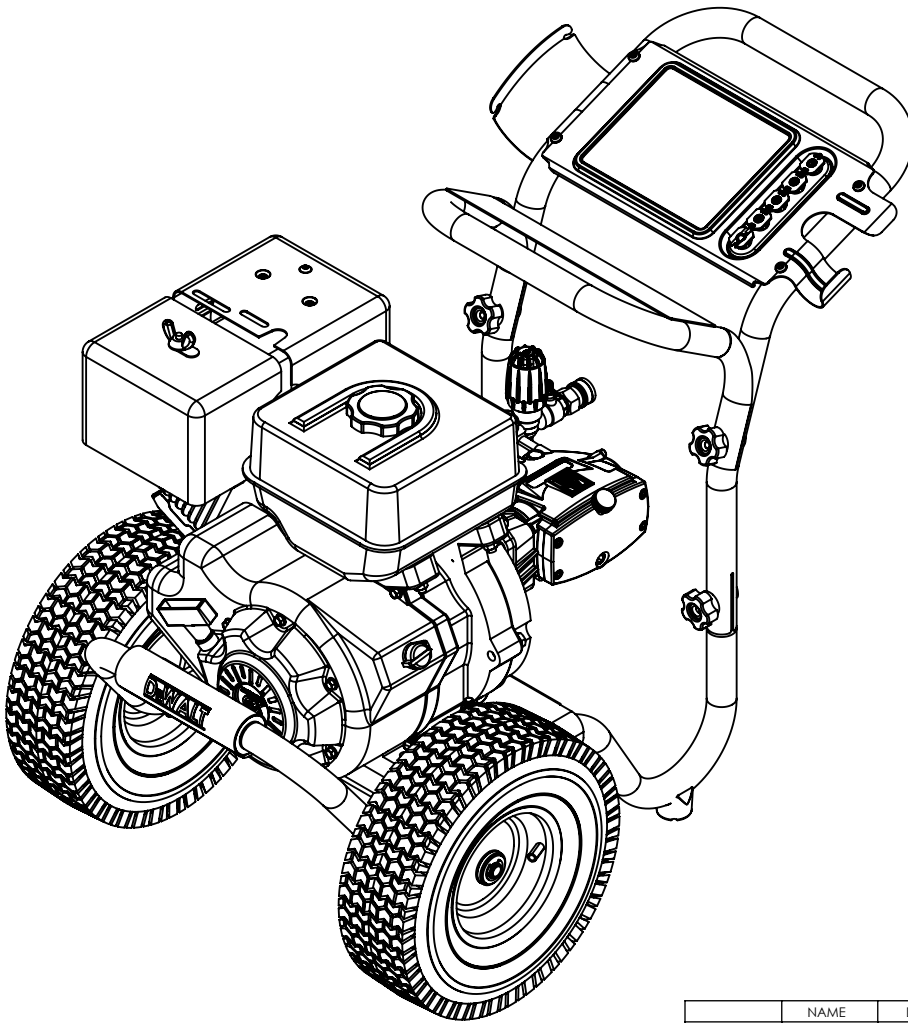

ITEM	PART NO	QTY.	DESCRIPTION
1	7110018	1	FRAME, BASE ASSY, 13.25" C-C, FLAT BLACK
2	7104641	1	HANDLE GRIP, VINYL COVER DEWALT
3	7107941	4	KNOB-BOLT ASSEMBLY
4	7111352	1	HANDLE SVC ASSY, 60896
4.1	7111351	1	DASHBOARD SVC ASSY, 60896
4.1.1	7103161	1	NOZZLE HOLDER, 5PC RUBBER
5	7111347	1	QUICK START HANDLE ASSY, DEWALT
6	7101683	1	NOZZLE SET, 4.0 5PC 1/4" QC-M
7	7111350	1	ENGINE SVC ASSY GX390
8	7103277	1	HARDWARE KIT, ENGINE MOUNTING
9	7110179	1	PUMP SERVICE ASSY, COMET EW4040
10	7105376	2	KIT, 13" WHEEL SERVICE
11	7105468	2	FOOT, SVC KIT FITTED RUBBER AND SCREW

NAME		DATE	FNA-GROUP		
DRAWN	JSkrzypchakJS	07/19/2018-	7152 99th Street, Pleasant Prairie, WI 53158		
CHECKED	-	-	TITLE:		
ENG APPR.	-	-	DEWALT DXPW4440 4400PSI @ 4.0GPM		
MFG APPR.	-	-			
Q.A. APPR.	-	-			
SERVICE APPR.	-	-			
PROPRIETARY AND CONFIDENTIAL THE INFORMATION CONTAINED IN THIS DRAWING IS THE SOLE PROPERTY OF FNA-GROUP. ANY REPRODUCTION IN PART OR AS A WHOLE WITHOUT THE WRITTEN PERMISSION OF FNA-GROUP IS PROHIBITED.			SIZE	DWG. NO.	REV.
			A	60896-S	A
			SCALE: N/A	ECN# EC180453	SHEET 1 OF 3

SIZE	DWG. NO.	REV.
A	60896-S	A
SCALE: N/A	WEIGHT: 216.263	SHEET 2 OF 3

ITEM	PART NO	QTY.	DESCRIPTION
9	7110179	1	PUMP SERVICE ASSY, COMET EW4040
9.1	7109267	1	PUMP, COMET EWD4040 W/ POWER BOOST
9.2	7103279	1	KIT, PUMP MOUNTING HARDWARE
9.3	7105453	1	KEY, SHAFT 1/4" X 1/4" X 1-1/2"