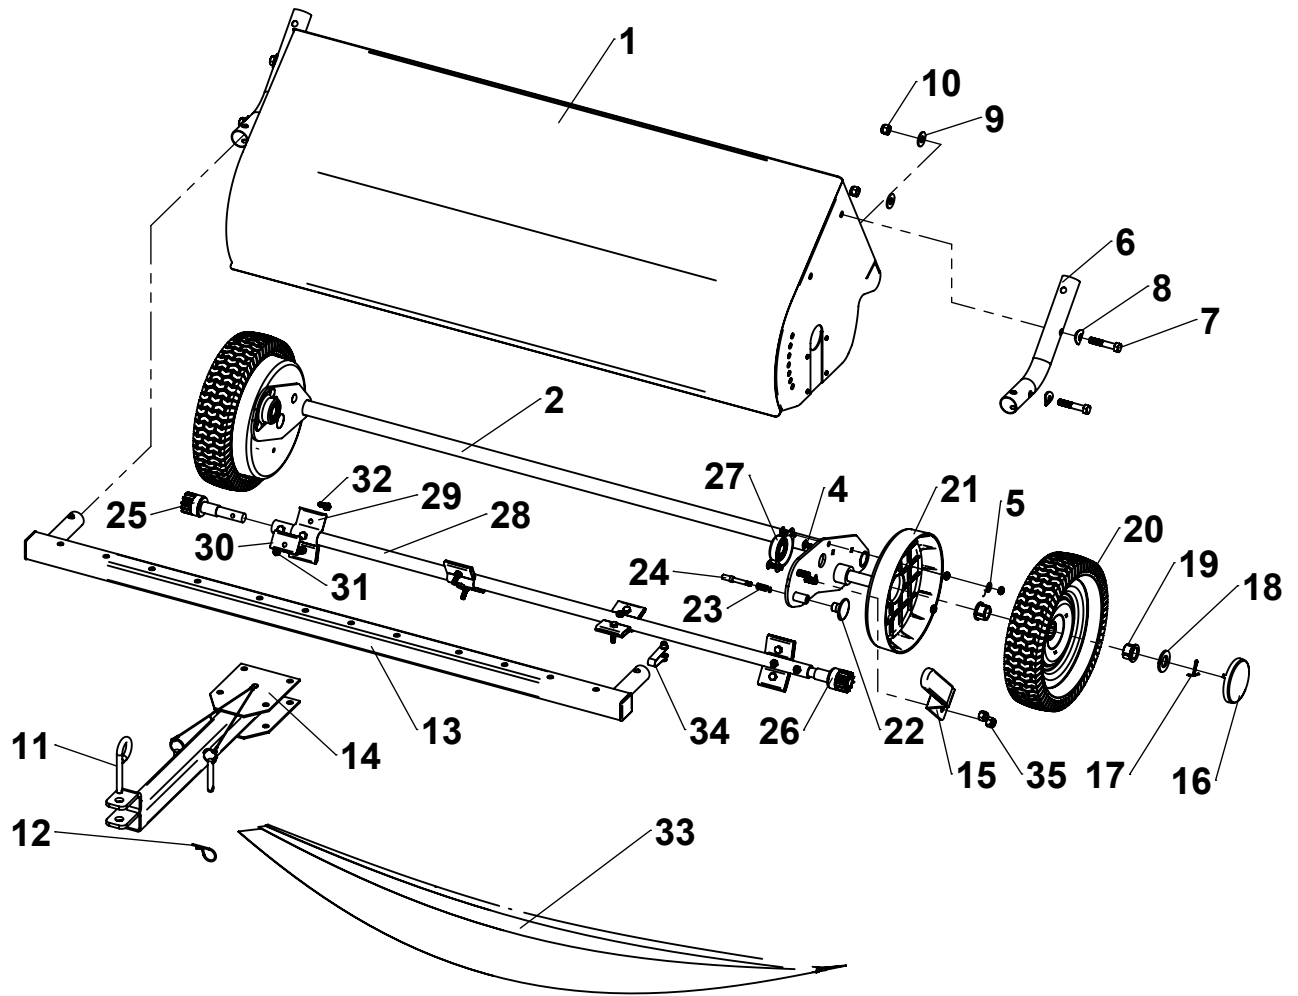

Repair Parts

ITEM	PART NO	DESCRIPTION	QTY.	ITEM	PART NO	DESCRIPTION	QTY.
1	6004353-Y1	SWEEPER HOUSING	1	19	6000540	WHEEL BUSHING	4
2		WHEEL WELDMENT	1	20	307011	WHEEL(BUSHING INCLUDED)	2
4	6000733-ZC	1/4" -20 X 1" CARRIAGE BOLT	8	21	6000539	DUST COVER	2
5	3000716-ZC	WASHER, 1/4" SAE	4	22	6004023	PLUNGER KNOB	1
6	307034-B2	HITCH MOUNT TUBE	2	23	6004022	PLUNGER SPRING	1
7	KIT 6004344	3/8"-16 X 2" HEX BOLT	4	24	6004020-ZC	PLUNGER PIN	1
8		CURVED WASHER, 3/8" USS	4	25	KIT 6000828	PINION ASSEMBLY, RIGHT	1
9		WASHER, 3/8" USS	4	26		PINION ASSEMBLY, LEFT	1
10		NYLOCK NUT, 3/8-16 UNC	4	27	6000828	BEARING ASSEMBLY	2
11		3" HITCH PIN	1	28	307124-B2	SPIRAL BRUSH TUBE	1
12		HAIRPIN	1	29	307122-ZC	STEEL BRACKET	4
13	6003953-B2	HITCH CROSS TUBE ASSEMBLY	1	30	307121-ZC	STEEL CLAMP	8
14	6003965-B2	HITCH ASSEMBLY	1	31	300065-ZC	1/4" -20 LOCK NUT	22
15	6003957-B2	HEIGHT ADJ. HANDLE	1	32	3000539-ZC	1/4" -20 X 1-1/4" BOLT	14
16	307241	WHEEL CAP	2	33	307321	42" SPIRAL BRUSH	2
17	300081-ZC	COTTER PIN, 1/8" X 1-1/2"	2	34	6000222-ZC	SNAP BUTTON	2
18	3000721-ZC	WASHER, 3/4" SAE	2	35	3000618-ZB	NYLOCK NUT, 3/8-16 UNC	2

Repair Parts

ITEM	PART NO.	DESCRIPTION	QTY	ITEM	PART NO.	DESCRIPTION	QTY
37	307032-B2	CONNECTING TUBE	2	45	KIT 6004344	CLEVIS PIN, 3/8" X 1/2"	2
38	6004249	HOPPER BAG	1	46		CLEVIS PIN, 1/4" X 1-1/4"	2
39	KIT 6004133-B2	BOTTOM FRAME TUBE	2	47		3/8" USS FLAT WASHER	2
40		TOP FRAME TUBE	2	48		QUICK-RELEASE PIN	2
41		CENTER FRAME TUBE	2	49		HAIRPIN	6
42		TENSION TUBE ASSEMBLY	1	50	307361	DUMP ROPE	1
43	307051-B2	HOPPER PIVOT ROD	1	51	6000208-ZC	SNAP BUTTON	4
44	307061-B2	HOPPER STOP BAR	1	52	6003894	DUMP HANDLE	1