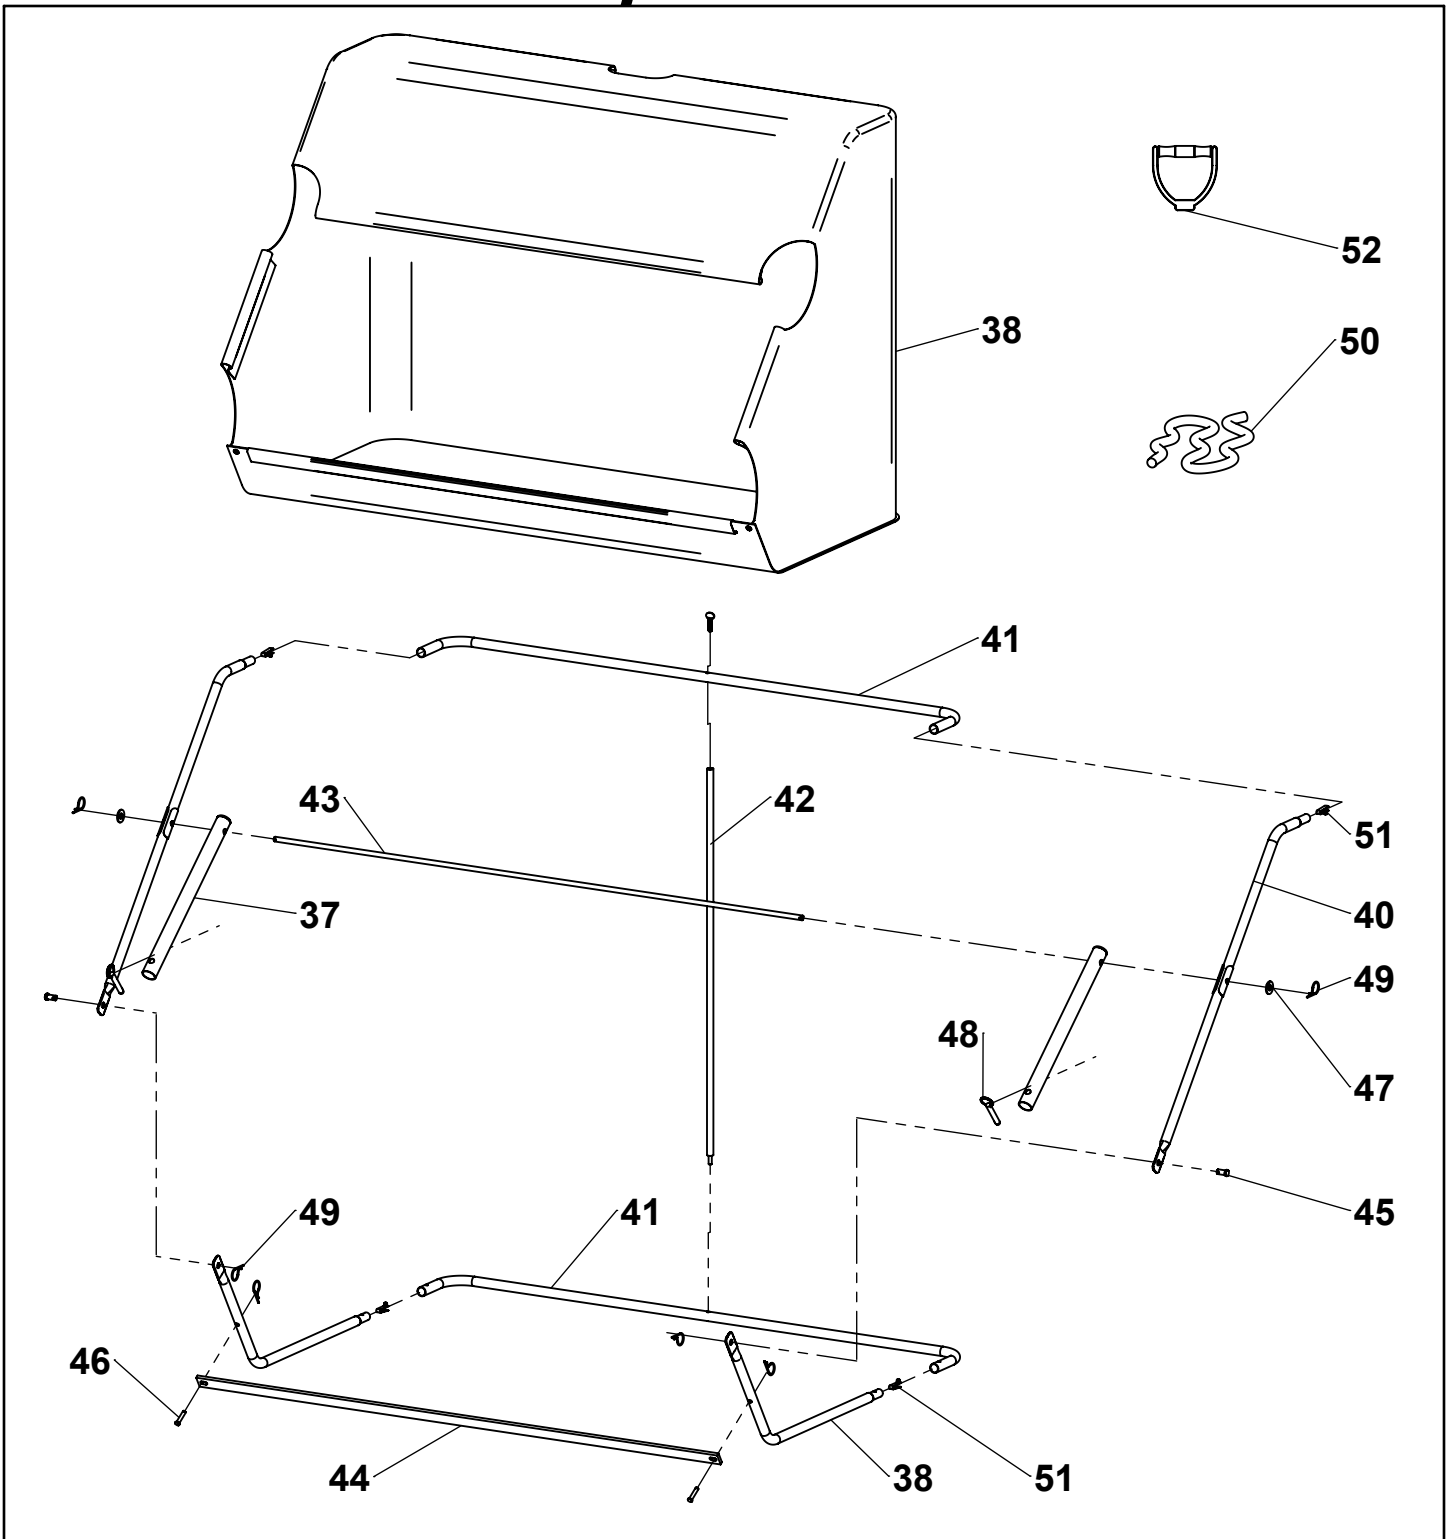

Repair Parts

ITEM	PART NO	DESCRIPTION	QTY.	ITEM	PART NO	DESCRIPTION	QTY.
1	6004353-Y1	SWEEPER HOUSING	1	19	6000540	WHEEL BUSHING	4
2		WHEEL WELDMENT	1	20	307011	WHEEL(BUSHING INCLUDED)	2
4	6000733-ZC	1/4" -20 X 1" CARRIAGE BOLT	8	21	6000539	DUST COVER	2
5	3000716-ZC	WASHER, 1/4" SAE	4	22	6004023	PLUNGER KNOB	1
6	307034-B2	HITCH MOUNT TUBE	2	23	6004022	PLUNGER SPRING	1
7	KIT 6004344	3/8"-16 X 2" HEX BOLT	4	24	6004020-ZC	PLUNGER PIN	1
8		CURVED WASHER, 3/8" USS	4	25	KIT 6000828	PINION ASSEMBLY, RIGHT	1
9		WASHER, 3/8" USS	4	26		PINION ASSEMBLY, LEFT	1
10		NYLOCK NUT, 3/8-16 UNC	4	27	6000828	BEARING ASSEMBLY	2
11		3" HITCH PIN	1	28	307124-B2	SPIRAL BRUSH TUBE	1
12		HAIRPIN	1	29	307122-ZC	STEEL BRACKET	4
13	6003953-B2	HITCH CROSS TUBE ASSEMBLY	1	30	307121-ZC	STEEL CLAMP	8
14	6003965-B2	HITCH ASSEMBLY	1	31	300065-ZC	1/4" -20 LOCK NUT	22
15	6003957-B2	HEIGHT ADJ. HANDLE	1	32	3000539-ZC	1/4" -20 X 1-1/4" BOLT	14
16	307241	WHEEL CAP	2	33	307321	42" SPIRAL BRUSH	2
17	300081-ZC	COTTER PIN, 1/8" X 1-1/2"	2	34	6000222-ZC	SNAP BUTTON	2
18	3000721-ZC	WASHER, 3/4" SAE	2	35	3000618-ZB	NYLOCK NUT, 3/8-16 UNC	2

Repair Parts

ITEM	PART NO.	DESCRIPTION	QTY	ITEM	PART NO.	DESCRIPTION	QTY
37	307032-B2	CONNECTING TUBE	2	45	KIT 6004344	CLEVIS PIN, 3/8" X 1/2"	2
38	6004249	HOPPER BAG	1	46		CLEVIS PIN, 1/4" X 1-1/4"	2
39	KIT 6004133-B2	BOTTOM FRAME TUBE	2	47		3/8" USS FLAT WASHER	2
40		TOP FRAME TUBE	2	48		QUICK-RELEASE PIN	2
41		CENTER FRAME TUBE	2	49		HAIRPIN	6
42		TENSION TUBE ASSEMBLY	1	50	307361	DUMP ROPE	1
43	307051-B2	HOPPER PIVOT ROD	1	51	6000208-ZC	SNAP BUTTON	4
44	307061-B2	HOPPER STOP BAR	1	52	6003894	DUMP HANDLE	1