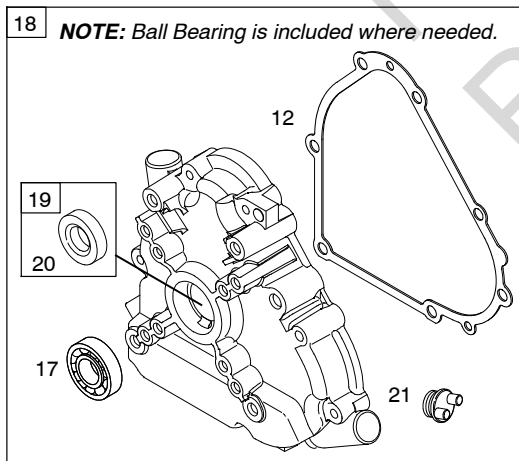

Illustrated Parts List

Model Series

20S200

TYPE NUMBERS
0035 through 1533.

TABLE OF CONTENTS

Air Cleaner	5
Alternator	10
Blower Housing/Shrouds	7
Camshaft	2
Carburetor	4
Controls	8
Crankcase Cover	2
Crankshaft	2
Cylinder	2
Cylinder Head	3
Electric Starter	9
Exhaust System	6
Flywheel	7
Fuel Supply	8
Gasket Set - Engine	3
Gasket Set - Valve	3
Gear Reduction	9
Governor Spring	8
Ignition	10
Kit-Carburetor Overhaul	4
Lubrication	2
Operator's Manual	2
Piston/Rings/Connecting Rod	2
Rewind Starter	7
Valves	3
Warning Label	2

1319 WARNING LABEL

REQUIRED when replacing parts with warning labels affixed.

1319A WARNING LABEL

REQUIRED when replacing parts with warning labels affixed.

1036 EMISSIONS LABEL

1058 OPERATOR'S MANUAL

1330 REPAIR MANUAL

Illustrations cover a range of engines. Parts shown without corresponding text may not be used on your specific engine.
 10003-2 Assemblies include all parts shown in frames. 03/15/2013

20S200

118

Illustrations cover a range of engines. Parts shown without corresponding text may not be used on your specific engine.
 10003-7 Assemblies include all parts shown in frames. 03/15/2013