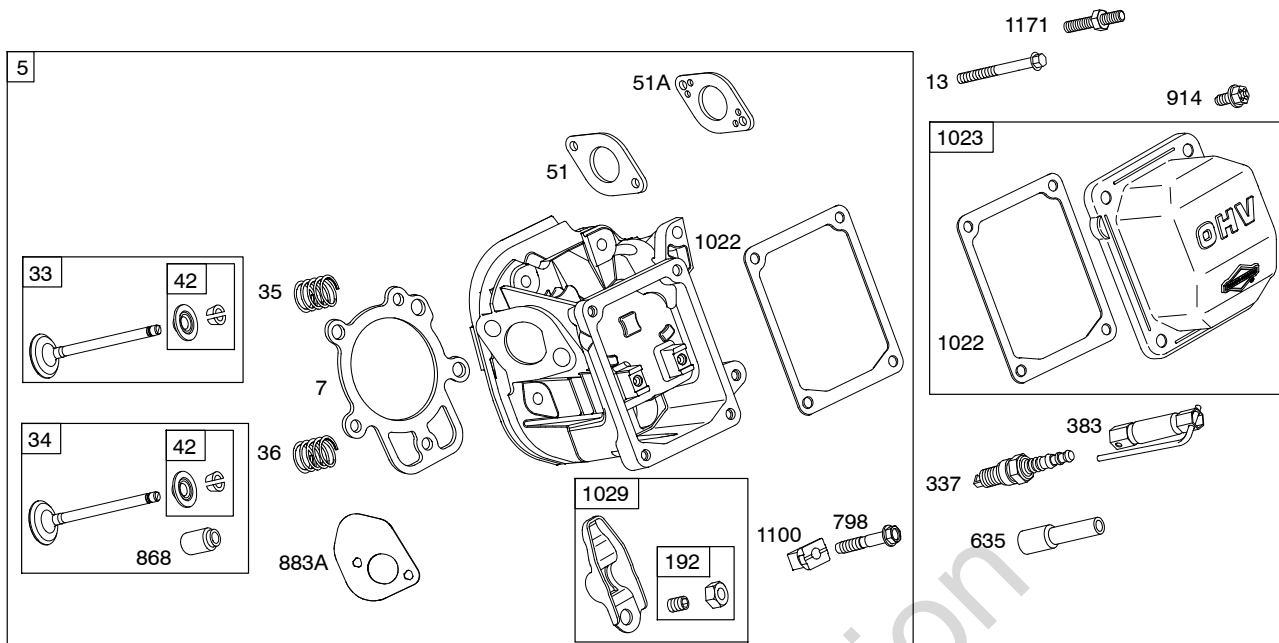

Illustrated Parts List

Model Series

20S200

TYPE NUMBERS
0035 through 1533.

TABLE OF CONTENTS

Air Cleaner	5
Alternator	10
Blower Housing/Shrouds	7
Camshaft	2
Carburetor	4
Controls	8
Crankcase Cover	2
Crankshaft	2
Cylinder	2
Cylinder Head	3
Electric Starter	9
Exhaust System	6
Flywheel	7
Fuel Supply	8
Gasket Set - Engine	3
Gasket Set - Valve	3
Gear Reduction	9
Governor Spring	8
Ignition	10
Kit-Carburetor Overhaul	4
Lubrication	2
Operator's Manual	2
Piston/Rings/Connecting Rod	2
Rewind Starter	7
Valves	3
Warning Label	2

1319 WARNING LABEL

REQUIRED when replacing parts with warning labels affixed.

1319A WARNING LABEL

REQUIRED when replacing parts with warning labels affixed.

1036 EMISSIONS LABEL

1058 OPERATOR'S MANUAL

1330 REPAIR MANUAL

Illustrations cover a range of engines. Parts shown without corresponding text may not be used on your specific engine.
 10003-2 Assemblies include all parts shown in frames. 03/15/2013

20S200

118

Illustrations cover a range of engines. Parts shown without corresponding text may not be used on your specific engine.
 10003-7 Assemblies include all parts shown in frames. 03/15/2013