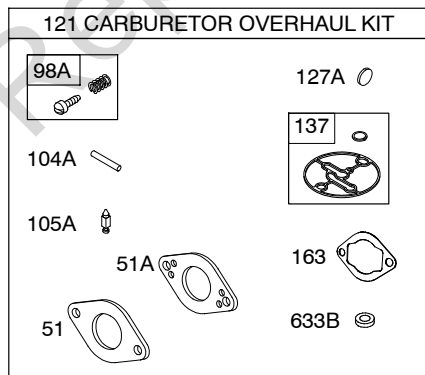

Illustrated Parts List

Model Series

20S200

TYPE NUMBERS
0035 through 1533.

TABLE OF CONTENTS

Air Cleaner	5
Alternator	10
Blower Housing/Shrouds	7
Camshaft	2
Carburetor	4
Controls	8
Crankcase Cover	2
Crankshaft	2
Cylinder	2
Cylinder Head	3
Electric Starter	9
Exhaust System	6
Flywheel	7
Fuel Supply	8
Gasket Set - Engine	3
Gasket Set - Valve	3
Gear Reduction	9
Governor Spring	8
Ignition	10
Kit-Carburetor Overhaul	4
Lubrication	2
Operator's Manual	2
Piston/Rings/Connecting Rod	2
Rewind Starter	7
Valves	3
Warning Label	2

1319 WARNING LABEL

REQUIRED when replacing parts with warning labels affixed.

1319A WARNING LABEL

REQUIRED when replacing parts with warning labels affixed.

1036 EMISSIONS LABEL

1058 OPERATOR'S MANUAL

1330 REPAIR MANUAL

Illustrations cover a range of engines. Parts shown without corresponding text may not be used on your specific engine.
 10003-2 Assemblies include all parts shown in frames. 03/15/2013

20S200

118

Illustrations cover a range of engines. Parts shown without corresponding text may not be used on your specific engine.
 10003-7 Assemblies include all parts shown in frames. 03/15/2013

20S200

DC ONLY	10-16 AMP		
<div data-bbox="147 241 219 273" style="border: 1px solid black; padding: 2px;">474A</div> 	<div data-bbox="337 241 409 273" style="border: 1px solid black; padding: 2px;">474D</div> 		
<p>NOTE: The proper flywheel part number and/or the alternator magnet size will determine the alternator type or output. See repair instruction manual for additional information.</p>			
<div data-bbox="207 625 284 651">1119</div> 	<div data-bbox="381 625 430 651">578</div> 	<div data-bbox="552 604 609 630">526</div> <div data-bbox="552 640 609 665">501</div> 	<div data-bbox="1242 577 1291 602">1046</div>  <div data-bbox="1242 667 1291 693">347</div> 