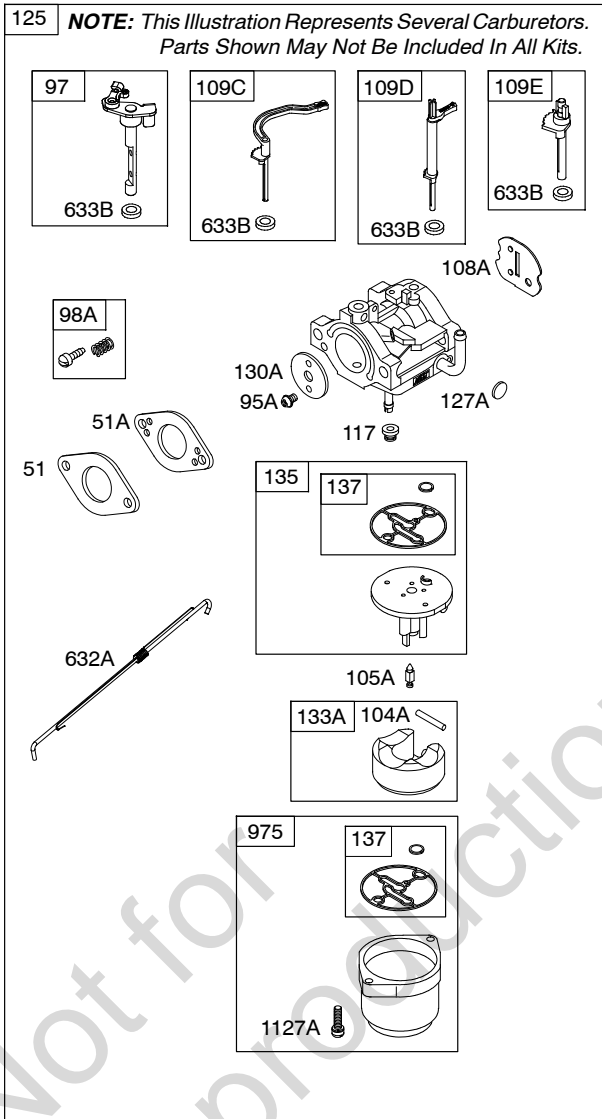

Illustrated Parts List

Model Series

20S200

TYPE NUMBERS
0035 through 1533.

TABLE OF CONTENTS

Air Cleaner	5
Alternator	10
Blower Housing/Shrouds	7
Camshaft	2
Carburetor	4
Controls	8
Crankcase Cover	2
Crankshaft	2
Cylinder	2
Cylinder Head	3
Electric Starter	9
Exhaust System	6
Flywheel	7
Fuel Supply	8
Gasket Set - Engine	3
Gasket Set - Valve	3
Gear Reduction	9
Governor Spring	8
Ignition	10
Kit-Carburetor Overhaul	4
Lubrication	2
Operator's Manual	2
Piston/Rings/Connecting Rod	2
Rewind Starter	7
Valves	3
Warning Label	2

1319 WARNING LABEL

REQUIRED when replacing parts with warning labels affixed.

1319A WARNING LABEL

REQUIRED when replacing parts with warning labels affixed.

1036 EMISSIONS LABEL

1058 OPERATOR'S MANUAL

1330 REPAIR MANUAL

Illustrations cover a range of engines. Parts shown without corresponding text may not be used on your specific engine.
 10003-2 Assemblies include all parts shown in frames. 03/15/2013

20S200

118

Illustrations cover a range of engines. Parts shown without corresponding text may not be used on your specific engine.
 10003-7 Assemblies include all parts shown in frames. 03/15/2013