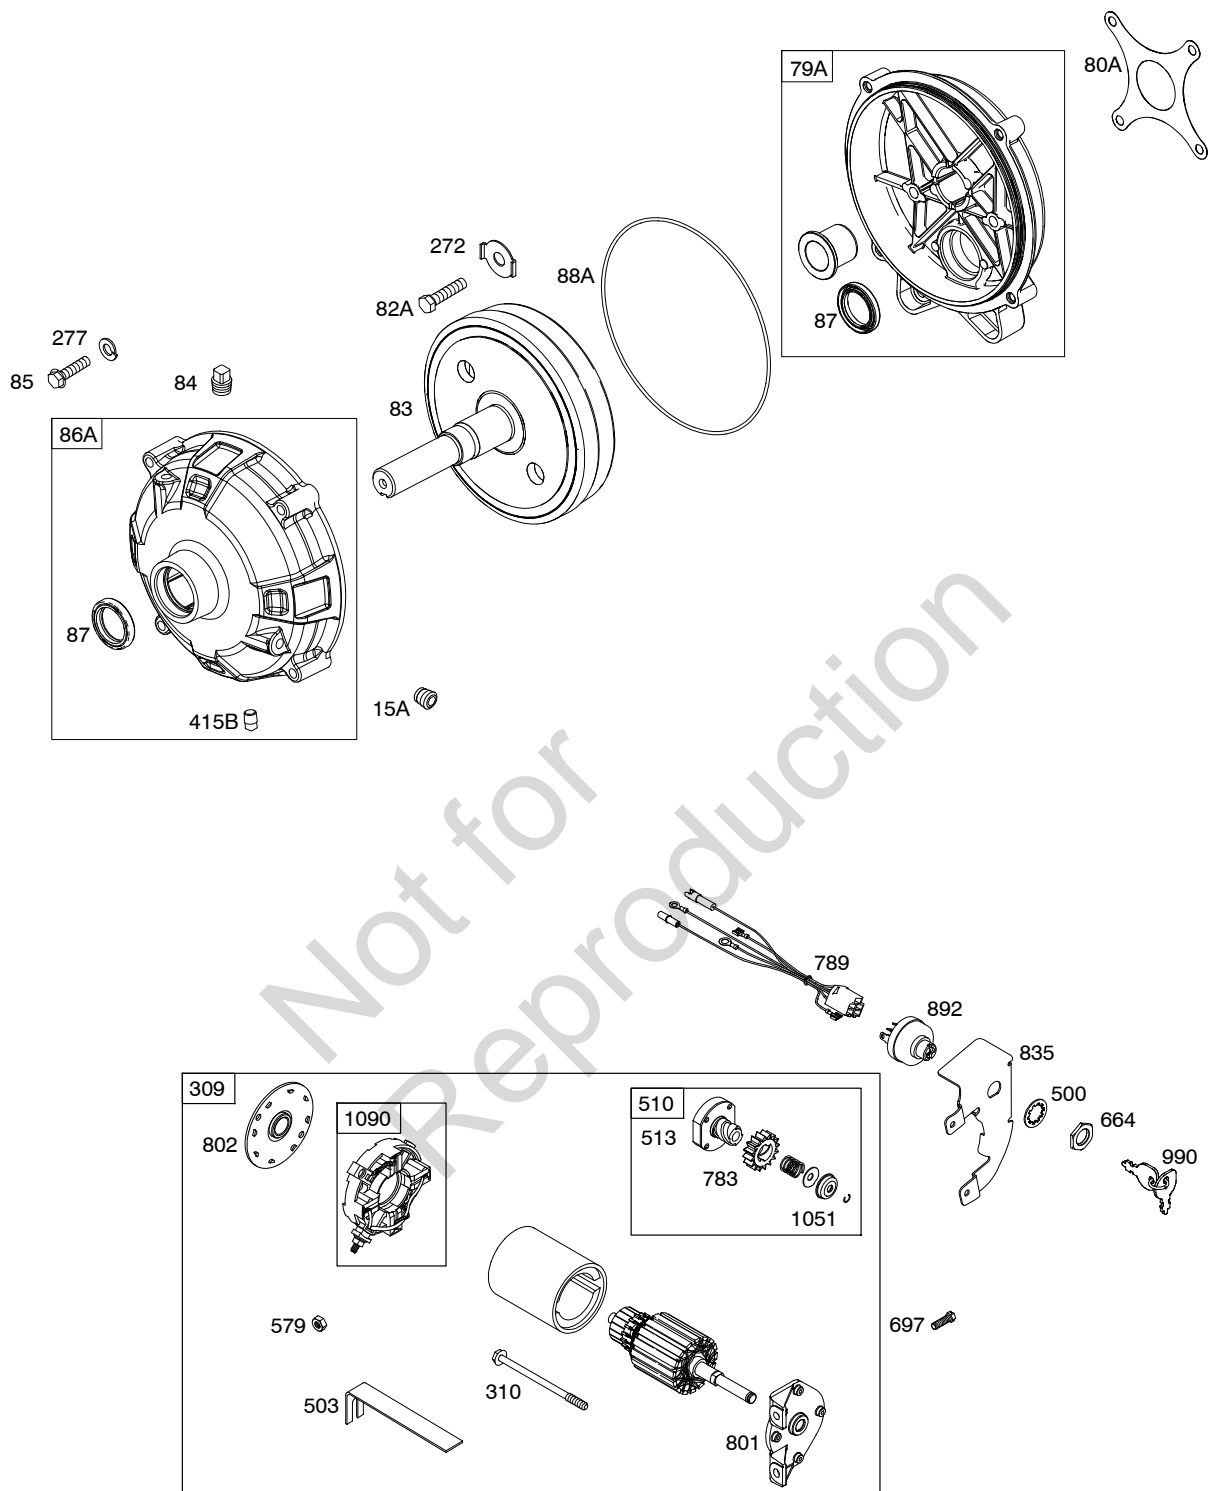

Illustrations cover a range of engines. Parts shown without corresponding text may not be used on your specific engine.
10003-9 Assemblies include all parts shown in frames. 03/15/2013

20S200

DC ONLY	10-16 AMP		
474A	474D		
NOTE: The proper flywheel part number and/or the alternator magnet size will determine the alternator type or output. See repair instruction manual for additional information.			
1119	578	526 501	1046 347