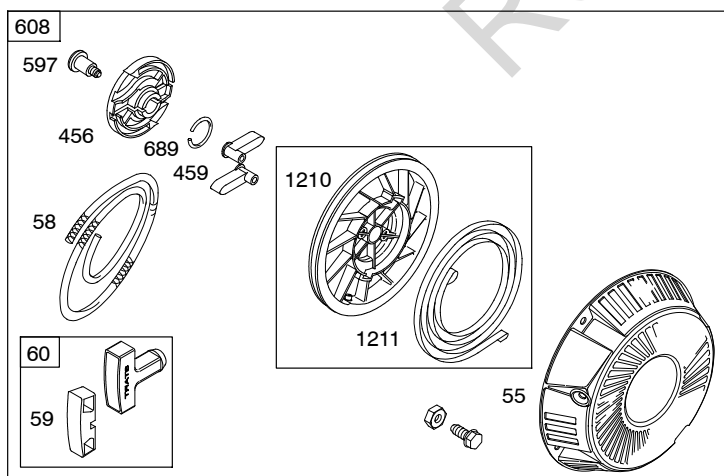

Illustrated Parts List

Model Series

20S200

TYPE NUMBERS
0035 through 1533.

TABLE OF CONTENTS

Air Cleaner	5
Alternator	10
Blower Housing/Shrouds	7
Camshaft	2
Carburetor	4
Controls	8
Crankcase Cover	2
Crankshaft	2
Cylinder	2
Cylinder Head	3
Electric Starter	9
Exhaust System	6
Flywheel	7
Fuel Supply	8
Gasket Set - Engine	3
Gasket Set - Valve	3
Gear Reduction	9
Governor Spring	8
Ignition	10
Kit-Carburetor Overhaul	4
Lubrication	2
Operator's Manual	2
Piston/Rings/Connecting Rod	2
Rewind Starter	7
Valves	3
Warning Label	2

Illustrations cover a range of engines. Parts shown without corresponding text may not be used on your specific engine.
 10003-2 Assemblies include all parts shown in frames. 03/15/2013

20S200

118

Illustrations cover a range of engines. Parts shown without corresponding text may not be used on your specific engine.
 10003-7 Assemblies include all parts shown in frames. 03/15/2013

20S200

Illustrations cover a range of engines. Parts shown without corresponding text may not be used on your specific engine.
 10003-8 Assemblies include all parts shown in frames. 03/15/2013

Illustrations cover a range of engines. Parts shown without corresponding text may not be used on your specific engine.
 10003-9 Assemblies include all parts shown in frames. 03/15/2013