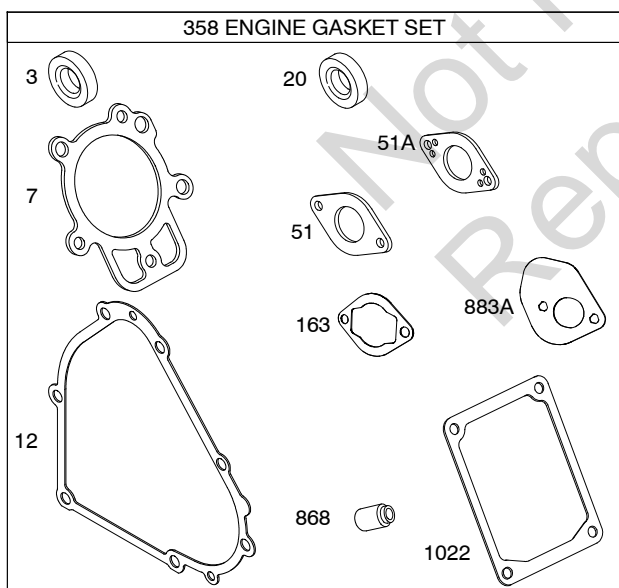

Illustrated Parts List

Model Series

20S200

TYPE NUMBERS
0035 through 1533.

TABLE OF CONTENTS

Air Cleaner	5
Alternator	10
Blower Housing/Shrouds	7
Camshaft	2
Carburetor	4
Controls	8
Crankcase Cover	2
Crankshaft	2
Cylinder	2
Cylinder Head	3
Electric Starter	9
Exhaust System	6
Flywheel	7
Fuel Supply	8
Gasket Set - Engine	3
Gasket Set - Valve	3
Gear Reduction	9
Governor Spring	8
Ignition	10
Kit-Carburetor Overhaul	4
Lubrication	2
Operator's Manual	2
Piston/Rings/Connecting Rod	2
Rewind Starter	7
Valves	3
Warning Label	2

1319 WARNING LABEL

REQUIRED when replacing parts with warning labels affixed.

1319A WARNING LABEL

REQUIRED when replacing parts with warning labels affixed.

1036 EMISSIONS LABEL

1058 OPERATOR'S MANUAL

1330 REPAIR MANUAL

Illustrations cover a range of engines. Parts shown without corresponding text may not be used on your specific engine.
 10003-2 Assemblies include all parts shown in frames. 03/15/2013

20S200

118

Illustrations cover a range of engines. Parts shown without corresponding text may not be used on your specific engine.
 10003-7 Assemblies include all parts shown in frames. 03/15/2013

20S200

DC ONLY	10-16 AMP		
<div data-bbox="147 241 219 273" style="border: 1px solid black; padding: 2px;">474A</div> 	<div data-bbox="337 241 409 273" style="border: 1px solid black; padding: 2px;">474D</div> 		
<p>NOTE: The proper flywheel part number and/or the alternator magnet size will determine the alternator type or output. See repair instruction manual for additional information.</p>			
<div data-bbox="207 625 284 651">1119</div> 	<div data-bbox="381 625 430 651">578</div> 	<div data-bbox="552 604 609 630">526</div> <div data-bbox="552 640 609 665">501</div> 	<div data-bbox="1242 577 1291 602">1046</div>  <div data-bbox="1242 667 1291 693">347</div> 