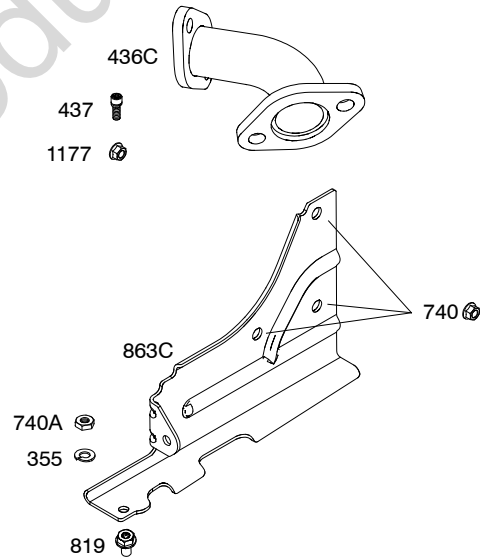

Illustrated Parts List

Model Series

20S200

TYPE NUMBERS
0035 through 1533.

TABLE OF CONTENTS

Air Cleaner	5
Alternator	10
Blower Housing/Shrouds	7
Camshaft	2
Carburetor	4
Controls	8
Crankcase Cover	2
Crankshaft	2
Cylinder	2
Cylinder Head	3
Electric Starter	9
Exhaust System	6
Flywheel	7
Fuel Supply	8
Gasket Set - Engine	3
Gasket Set - Valve	3
Gear Reduction	9
Governor Spring	8
Ignition	10
Kit-Carburetor Overhaul	4
Lubrication	2
Operator's Manual	2
Piston/Rings/Connecting Rod	2
Rewind Starter	7
Valves	3
Warning Label	2

Illustrations cover a range of engines. Parts shown without corresponding text may not be used on your specific engine.
 10003-2 Assemblies include all parts shown in frames. 03/15/2013

20S200

118

Illustrations cover a range of engines. Parts shown without corresponding text may not be used on your specific engine.
 10003-7 Assemblies include all parts shown in frames. 03/15/2013

20S200

Illustrations cover a range of engines. Parts shown without corresponding text may not be used on your specific engine.
 10003-8 Assemblies include all parts shown in frames. 03/15/2013

Illustrations cover a range of engines. Parts shown without corresponding text may not be used on your specific engine.
 10003-9 Assemblies include all parts shown in frames. 03/15/2013

20S200

DC ONLY	10-16 AMP		
<div data-bbox="147 241 219 273" style="border: 1px solid black; padding: 2px;">474A</div> 	<div data-bbox="337 241 409 273" style="border: 1px solid black; padding: 2px;">474D</div> 		
<p>NOTE: The proper flywheel part number and/or the alternator magnet size will determine the alternator type or output. See repair instruction manual for additional information.</p>			
<div data-bbox="207 625 284 651">1119</div> 	<div data-bbox="381 625 430 651">578</div> 	<div data-bbox="552 604 609 630">526</div> <div data-bbox="552 640 609 665">501</div> 	<div data-bbox="1242 577 1291 602">1046</div>  <div data-bbox="1242 667 1291 693">347</div> 