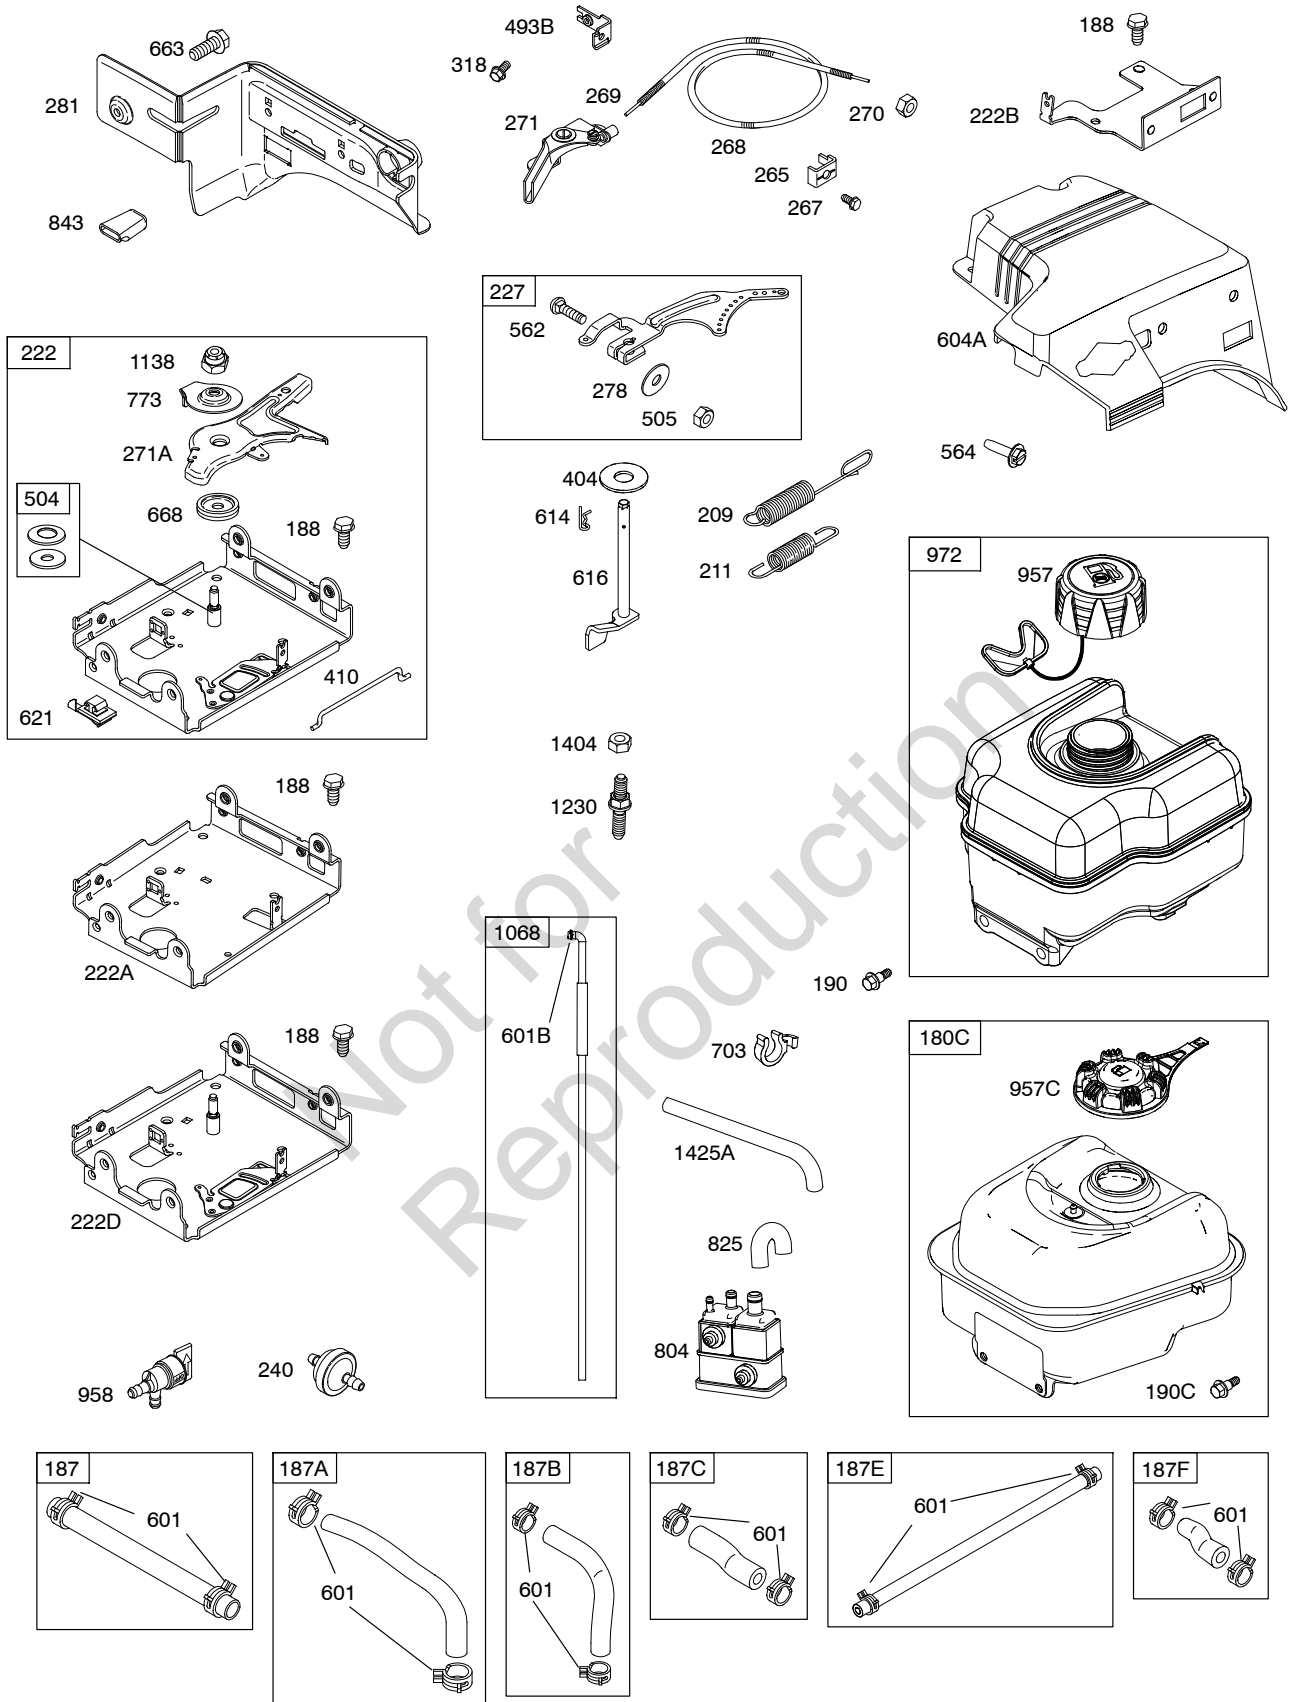

20S200

Illustrations cover a range of engines. Parts shown without corresponding text may not be used on your specific engine.
10003-8 Assemblies include all parts shown in frames. 03/15/2013