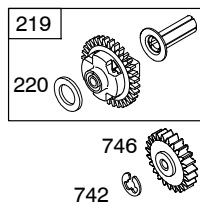

Illustrated Parts List

Model Series

20S200

TYPE NUMBERS
0035 through 1533.

TABLE OF CONTENTS

Air Cleaner	5
Alternator	10
Blower Housing/Shrouds	7
Camshaft	2
Carburetor	4
Controls	8
Crankcase Cover	2
Crankshaft	2
Cylinder	2
Cylinder Head	3
Electric Starter	9
Exhaust System	6
Flywheel	7
Fuel Supply	8
Gasket Set - Engine	3
Gasket Set - Valve	3
Gear Reduction	9
Governor Spring	8
Ignition	10
Kit-Carburetor Overhaul	4
Lubrication	2
Operator's Manual	2
Piston/Rings/Connecting Rod	2
Rewind Starter	7
Valves	3
Warning Label	2

1319 WARNING LABEL

REQUIRED when replacing parts with warning labels affixed.

1319A WARNING LABEL

REQUIRED when replacing parts with warning labels affixed.

1036 EMISSIONS LABEL

1058 OPERATOR'S MANUAL

1330 REPAIR MANUAL

Illustrations cover a range of engines. Parts shown without corresponding text may not be used on your specific engine.
 10003-2 Assemblies include all parts shown in frames. 03/15/2013

20S200

118

Illustrations cover a range of engines. Parts shown without corresponding text may not be used on your specific engine.
 10003-7 Assemblies include all parts shown in frames. 03/15/2013

20S200

DC ONLY	10-16 AMP		
<div data-bbox="147 241 219 273" style="border: 1px solid black; padding: 2px;">474A</div> 	<div data-bbox="337 241 409 273" style="border: 1px solid black; padding: 2px;">474D</div> 		
<p>NOTE: The proper flywheel part number and/or the alternator magnet size will determine the alternator type or output. See repair instruction manual for additional information.</p>			
<div data-bbox="207 625 284 651">1119</div> 	<div data-bbox="381 625 430 651">578</div> 	<div data-bbox="552 604 609 630">526</div> <div data-bbox="552 640 609 665">501</div> 	<div data-bbox="1242 577 1291 602">1046</div>  <div data-bbox="1242 667 1291 693">347</div> 