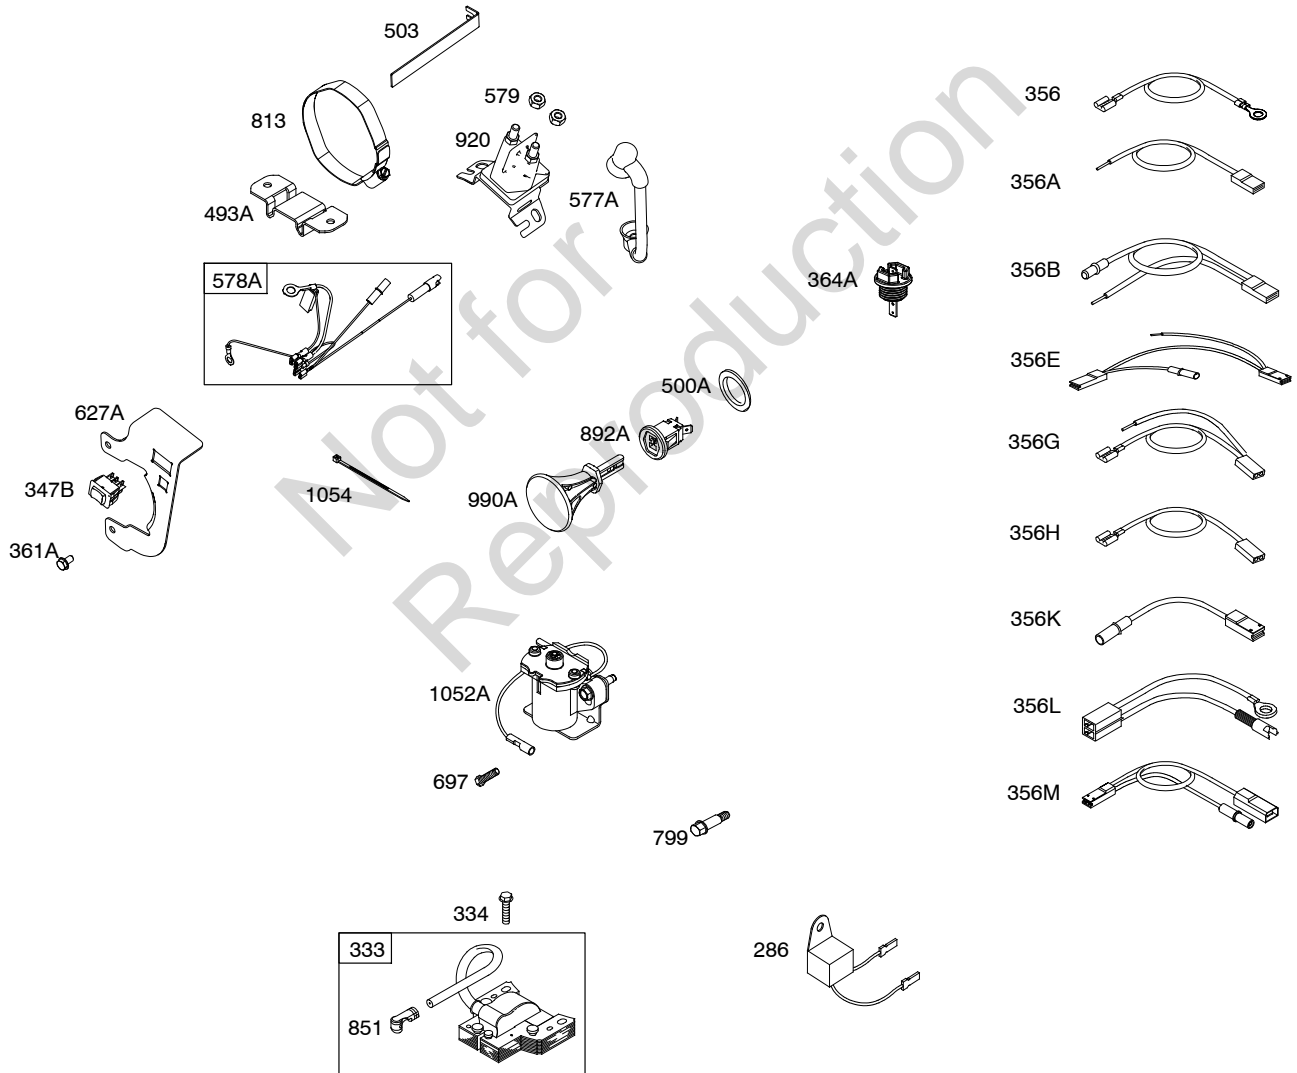

20S200

DC ONLY	10-16 AMP		
474A	474D		
NOTE: The proper flywheel part number and/or the alternator magnet size will determine the alternator type or output. See repair instruction manual for additional information.			
1119	578	526 501	1046 347

Illustrations cover a range of engines. Parts shown without corresponding text may not be used on your specific engine.
10003-10 Assemblies include all parts shown in frames. 03/15/2013