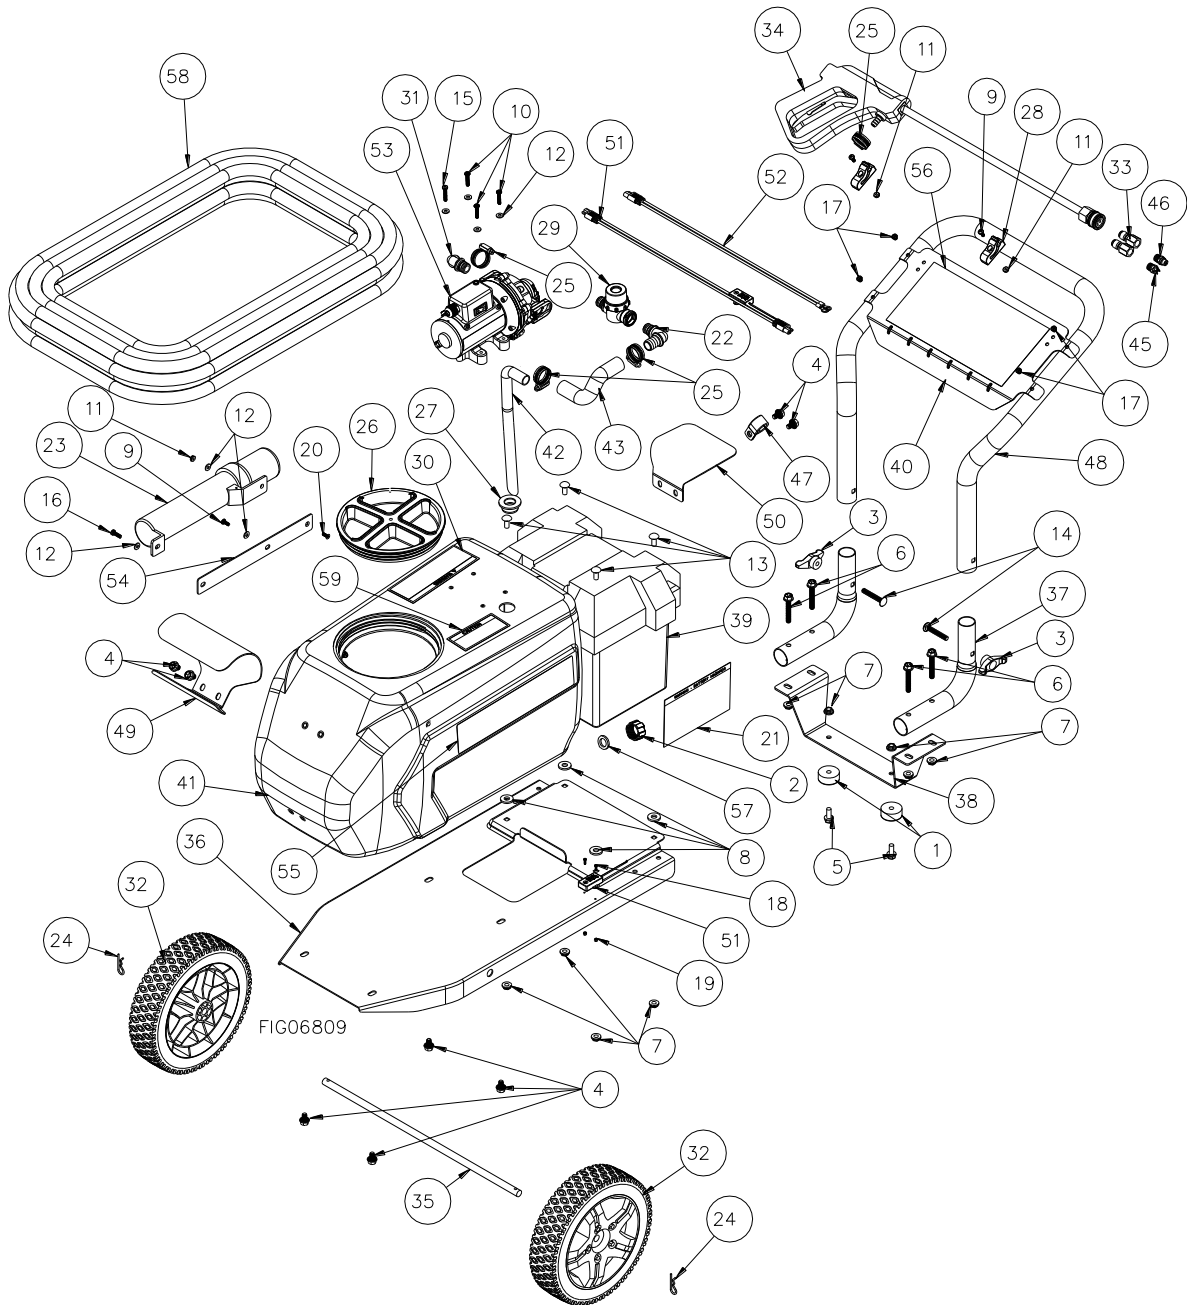

# Exploded View and Parts List – BRSW1040E – Rev A

Ref #	Part #	Description	Qty
1	2215	Rubber foot	2
2	37680	Drain cap	1
3	38578	T-handle knob	2
4	82014	Bolt, 5/16" -18 x 1/2"	8
5	82015	Bolt, 5/16" -18 x 3/4"	2
6	82018	Bolt, 5/16" -18 x 2"	4
7	82019	Nut, 5/16" -18 serr. flange	10
8	82021	5/16" USS Flat washer	4
9	82059	Screw, #10-24 x 1/2"	3
10	82061	Screw, #10-24 x 28mm	3
11	82065	Nut, #10-24 nyloc	3
12	82068	#10 Flat washer	7
13	82088	Bolt, 5/16" -18 x 3/4" carriage	4
14	82233	Bolt, 5/16" -18 x 2" carriage	2
15	82617	Screw, #10-24 X 32mm	1
16	82616	Screw, #10-24 X 15mm	1
17	82649	Rivet	4
18	801035	Screw, M2.5 x 10mm	2
19	801036	Nut, M2.5 nyloc	2
20	801037	Screw, #10-24 X 1/2" flat head	1
21	782397	Decal, battery warning	1
22	787198	Fitting, QC x 3/4" HB	1
23	790471	Manual tube, mini	1
24	800438	Hairpin clip	2
25	793231	Hose clamp	4
26	794111	Sprayer cap w/ tether	1
27	798335	Grommet	1
28	798457	Gun clip	2
29	798855	Inlet strainer	1
30	799870	Decal, sprayer warning	1
31	799878	Fitting, QC x 5/8" HB	1
32	799882	Wheel, 10" flat free	2
33	799883	2-nozzle quick connect holder	1
34	799884	Spray gun	1
35	799900	Axle	1
36	802242	Base	1
37	802240	Handle receiver tube	2
38	802241	Leg	1
39	799925	Battery box	1
40	799929	Billboard	1
41	799933	Tank, 13-gallon	1
42	799935	Suction tube	1
43	799936	Hose, 3/4" inlet	1
44	-	-	-
45	799939	Nozzle, 25° fan, #40, 1/4" NPT	1
46	799940	Nozzle, straight stream, #40, 1/4" NPT	1
47	799947	Hose guide	1
48	802239	Handle	1
49	800006	Hose wrap, front	1
50	800016	Hose wrap, back	1
51	800037	Wire harness w/ battery monitor	1
52	800036	Pump power cord	1
53	BRSW6004	BRAVE Pump w/ Smart Motor	1
54	800244	Manual tube bracket	1
55	802257	Decal, BRAVE	1
56	802258	Decal, BRAVE billboard	1
57	800617	Drain cap washer	1
58	799885	Gun hose, 5/8" x 75' PVC	1
59	800763	Vegetation caution decal	1
N/A	802259	Soft wash system quick-start guide	1
N/A	802260	Hang tag	1