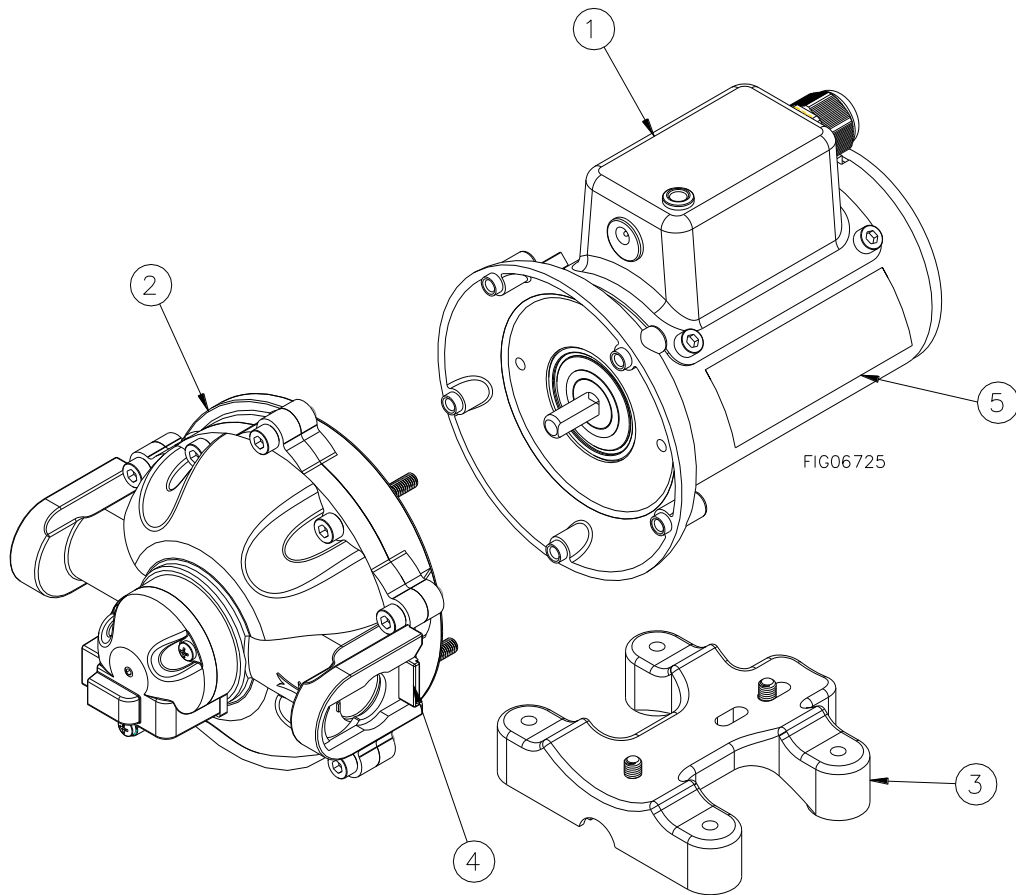

# Pump Breakdown - Exploded View

Ref #	Part #	Description	Qty
1	802274	Motor assembly	1
2	BRSW6007	Pump cartridge	1
3	800428	Base plate assembly	1
4	784449	Quick connect clip, black	1
5	802255	Decal, pump branding	1
N/A	787381	Replacement fuse, 15A	1