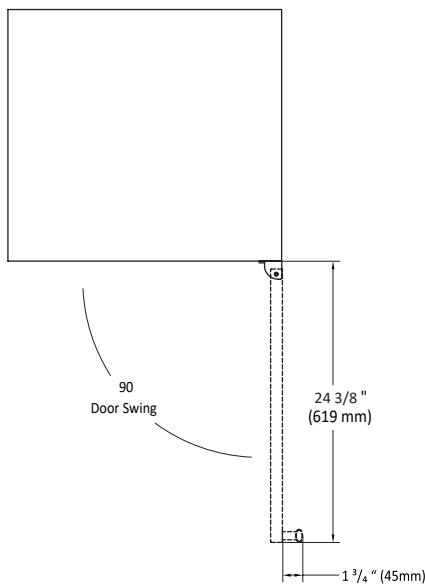

BLACK STAINLESS

Avallon

BEVERAGE REFRIGERATOR

Model: ABR241BLSS

Features:

- Sleek black stainless steel design
- Forced-fan interior cooling helps eliminate hot spots and provide even temperatures
- Low temperature range: 34 - 50° F
- Easily fit up to 140 beverage cans
- Low-E, double-paned, argon filled reversible glass door
- Soft blue or white LED interior lighting
- Removable, glass-sanded shelves
- Adjustable leveling legs
- Intuitive touch controls and digital display
- Versatile installation: built-in or freestanding

Additional Features:

- 1 year parts & labor warranty
- 5 year sealed system warranty
- Black stainless steel accents

Front:

Side:

Top:

SPECIFICATIONS:

Model #	ABR241BLSS
Capacity (12 oz. Cans)	140
Product Depth	23 3/4"
Depth with Handle	25 5/8"
Product Height	34 1/8"
Product Width	23 13/16"
Lighting	Blue/White LED
Net Weight	114 lbs.
Refrigerant Type	R600a, 1.4 oz.
Temperature Range	34 - 50°F
Power Cord Length	72"
Amps	1.5
Electric Supply	115V, 60 Hz

Cutout Height: 34 1/4"

Cutout Width: 24 1/16"

Cutout Depth: 24 3/4"

- It is recommended to use an electrical outlet inside adjacent cabinetry.
- Slightly smaller dimensions may be used for this unit, but only if adjacent cabinetry is perfectly square.