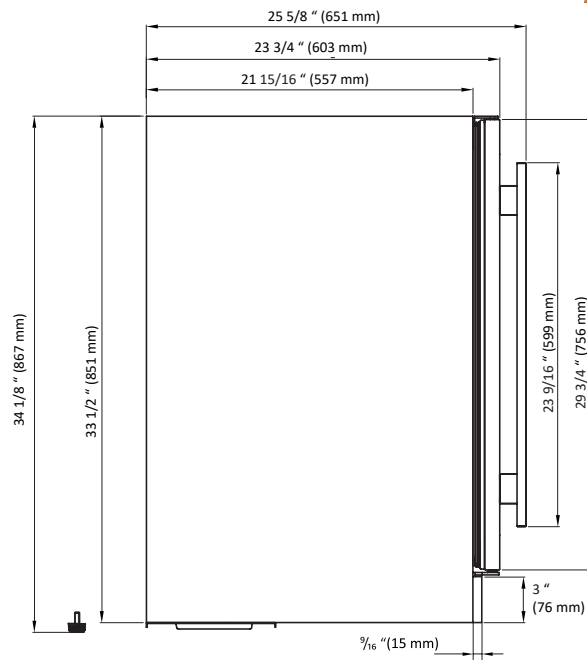

Additional Features:

- 1 year parts & labor warranty
- 5 year sealed system warranty
- Black stainless steel accents

Front:

Side:

Top:

SPECIFICATIONS:

Model #	ABR241BLSS
Capacity (12 oz. Cans)	140
Product Depth	23 3/4"
Depth with Handle	25 5/8"
Product Height	34 1/8"
Product Width	23 13/16"
Lighting	Blue/White LED
Net Weight	114 lbs.
Refrigerant Type	R600a, 1.4 oz.
Temperature Range	34 - 50°F
Power Cord Length	72"
Amps	1.5
Electric Supply	115V, 60 Hz

Cutout Height: 34 1/4"

Cutout Width: 24 1/16"

Cutout Depth: 24 3/4"

- It is recommended to use an electrical outlet inside adjacent cabinetry.
- Slightly smaller dimensions may be used for this unit, but only if adjacent cabinetry is perfectly square.