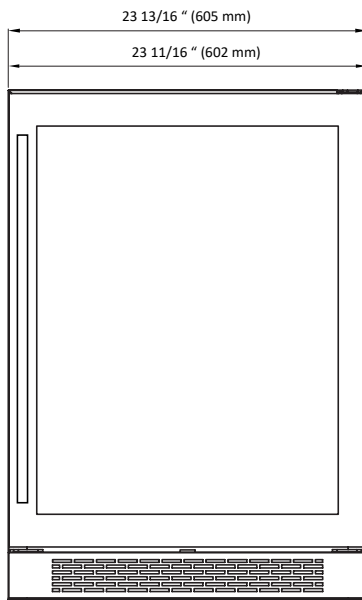

BLACK STAINLESS

Avallon

BEVERAGE REFRIGERATOR

Model: ABR241BLSS

Features:

- Sleek black stainless steel design
- Forced-fan interior cooling helps eliminate hot spots and provide even temperatures
- Low temperature range: 34 - 50° F
- Easily fit up to 140 beverage cans
- Low-E, double-paned, argon filled reversible glass door
- Soft blue or white LED interior lighting
- Removable, glass-sanded shelves
- Adjustable leveling legs
- Intuitive touch controls and digital display
- Versatile installation: built-in or freestanding

Additional Features:

- 1 year parts & labor warranty
- 5 year sealed system warranty
- Black stainless steel accents

Front:

Side:

Top:

SPECIFICATIONS:

Model #	ABR241BLSS
Capacity (12 oz. Cans)	140
Product Depth	23 3/4"
Depth with Handle	25 5/8"
Product Height	34 1/8"
Product Width	23 13/16"
Lighting	Blue/White LED
Net Weight	114 lbs.
Refrigerant Type	R600a, 1.4 oz.
Temperature Range	34 - 50°F
Power Cord Length	72"
Amps	1.5
Electric Supply	115V, 60 Hz

Cutout Height: 34 1/4"

Cutout Width: 24 1/16"

Cutout Depth: 24 3/4"

- It is recommended to use an electrical outlet inside adjacent cabinetry.
- Slightly smaller dimensions may be used for this unit, but only if adjacent cabinetry is perfectly square.