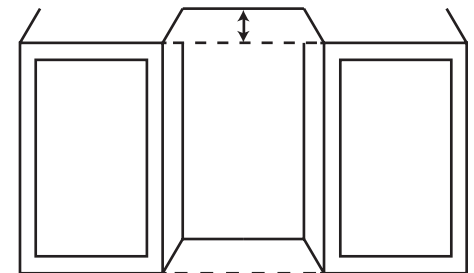

BLACK STAINLESS

Avallon

BEVERAGE REFRIGERATOR

Model: ABR241BLSS

Features:

- Sleek black stainless steel design
- Forced-fan interior cooling helps eliminate hot spots and provide even temperatures
- Low temperature range: 34 - 50° F
- Easily fit up to 140 beverage cans
- Low-E, double-paned, argon filled reversible glass door
- Soft blue or white LED interior lighting
- Removable, glass-sanded shelves
- Adjustable leveling legs
- Intuitive touch controls and digital display
- Versatile installation: built-in or freestanding

Additional Features:

- 1 year parts & labor warranty
- 5 year sealed system warranty
- Black stainless steel accents

Front:

Side:

Top:

SPECIFICATIONS:

Model #	ABR241BLSS
Capacity (12 oz. Cans)	140
Product Depth	23 3/4"
Depth with Handle	25 5/8"
Product Height	34 1/8"
Product Width	23 13/16"
Lighting	Blue/White LED
Net Weight	114 lbs.
Refrigerant Type	R600a, 1.4 oz.
Temperature Range	34 - 50°F
Power Cord Length	72"
Amps	1.5
Electric Supply	115V, 60 Hz

Cutout Height: 34 1/4"

Cutout Width: 24 1/16"

Cutout Depth: 24 3/4"

- It is recommended to use an electrical outlet inside adjacent cabinetry.
- Slightly smaller dimensions may be used for this unit, but only if adjacent cabinetry is perfectly square.