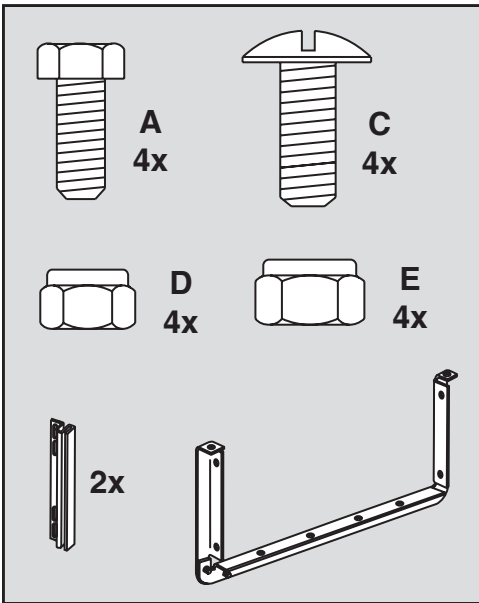

**UTILITY 12 CART**  
**45-01014-999**

# 45-01014-999

REF NO.	PART NO.	DESCRIPTION	QTY	REF NO.	PART NO.	DESCRIPTION	QTY
1	23985	Cart Body	2	17	43014	Hub Cap	2
2	23502	Tailgate	1	18	43866	1/4-20 x 5/8" Hex Bolt	21
3	62458	Tailgate Reinforcement Bracket	1	19	47189	1/4-20 Nylock Nut	21
4	23548	Tailgate Guide	2	20	43814	5/16-18 x 3/4" Truss Hd Bolt	12
5	23492	Front Panel	1	21	46980	5/16-18 Hex Nut (SEMS)	2
6	25996	Wheel Support	1	22	43001	3/8-16 x 1" Hex Bolt	2
7	24497	Latch Stand Bracket	1	23	43343	1/8" Hair Cotter pin	1
8	24498	Latch Lock Lever	1	24	HA21362	3/8-16 Nylock Nut	2
9	23687	Hitch Bracket	1	25	47408	Extension Spring	1
10	27716	Draw Bar Tongue	1	26	47622	Spring Puller Tool	1
11	24896	Axle, Wheel 3/4" Dia	1	27	47407	5/16-18 x 4" Hex Bolt	1
12	23484	Front Corner Cap	2	28	47810	5/16-18 Nylock Nut	13
13	43008	Wheel 16/4.00 x 8.00	2	29	HA23638	Clevis Pin	1
14	43010	1/8" dia x 1" Cotter Pin	2	30	44798	Flanged Bearing	2
15	43009	3/4" Flat Washer	6	31	25912	Axle Clip	2
16	43631	Wheel Bearing	4		42965	Owners Manual	1