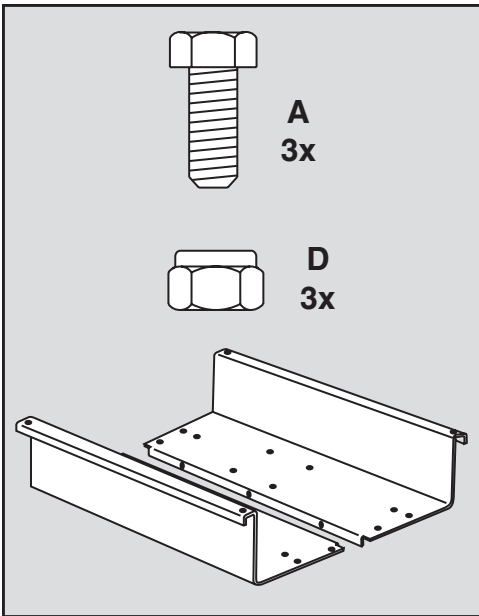

**UTILITY 12 CART**  
**45-01014-999**

# 45-01014-999

REF NO.	PART NO.	DESCRIPTION	QTY	REF NO.	PART NO.	DESCRIPTION	QTY
1	23985	Cart Body	2	17	43014	Hub Cap	2
2	23502	Tailgate	1	18	43866	1/4-20 x 5/8" Hex Bolt	21
3	62458	Tailgate Reinforcement Bracket	1	19	47189	1/4-20 Nylock Nut	21
4	23548	Tailgate Guide	2	20	43814	5/16-18 x 3/4" Truss Hd Bolt	12
5	23492	Front Panel	1	21	46980	5/16-18 Hex Nut (SEMS)	2
6	25996	Wheel Support	1	22	43001	3/8-16 x 1" Hex Bolt	2
7	24497	Latch Stand Bracket	1	23	43343	1/8" Hair Cotter pin	1
8	24498	Latch Lock Lever	1	24	HA21362	3/8-16 Nylock Nut	2
9	23687	Hitch Bracket	1	25	47408	Extension Spring	1
10	27716	Draw Bar Tongue	1	26	47622	Spring Puller Tool	1
11	24896	Axle, Wheel 3/4" Dia	1	27	47407	5/16-18 x 4" Hex Bolt	1
12	23484	Front Corner Cap	2	28	47810	5/16-18 Nylock Nut	13
13	43008	Wheel 16/4.00 x 8.00	2	29	HA23638	Clevis Pin	1
14	43010	1/8" dia x 1" Cotter Pin	2	30	44798	Flanged Bearing	2
15	43009	3/4" Flat Washer	6	31	25912	Axle Clip	2
16	43631	Wheel Bearing	4		42965	Owners Manual	1