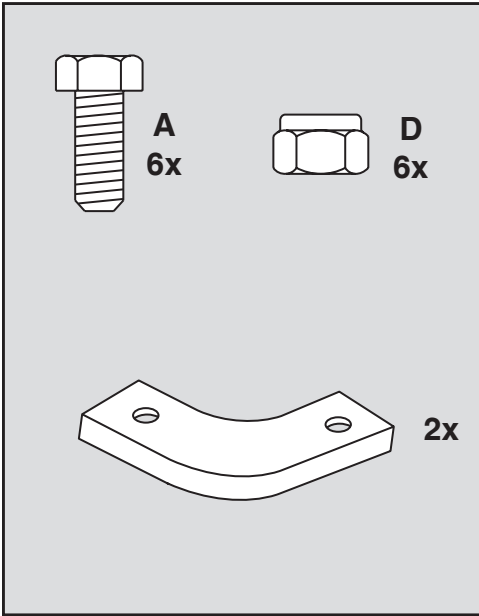

**UTILITY 12 CART**  
**45-01014-999**

# 45-01014-999

REF NO.	PART NO.	DESCRIPTION	QTY	REF NO.	PART NO.	DESCRIPTION	QTY
1	23985	Cart Body	2	17	43014	Hub Cap	2
2	23502	Tailgate	1	18	43866	1/4-20 x 5/8" Hex Bolt	21
3	62458	Tailgate Reinforcement Bracket	1	19	47189	1/4-20 Nylock Nut	21
4	23548	Tailgate Guide	2	20	43814	5/16-18 x 3/4" Truss Hd Bolt	12
5	23492	Front Panel	1	21	46980	5/16-18 Hex Nut (SEMS)	2
6	25996	Wheel Support	1	22	43001	3/8-16 x 1" Hex Bolt	2
7	24497	Latch Stand Bracket	1	23	43343	1/8" Hair Cotter pin	1
8	24498	Latch Lock Lever	1	24	HA21362	3/8-16 Nylock Nut	2
9	23687	Hitch Bracket	1	25	47408	Extension Spring	1
10	27716	Draw Bar Tongue	1	26	47622	Spring Puller Tool	1
11	24896	Axle, Wheel 3/4" Dia	1	27	47407	5/16-18 x 4" Hex Bolt	1
12	23484	Front Corner Cap	2	28	47810	5/16-18 Nylock Nut	13
13	43008	Wheel 16/4.00 x 8.00	2	29	HA23638	Clevis Pin	1
14	43010	1/8" dia x 1" Cotter Pin	2	30	44798	Flanged Bearing	2
15	43009	3/4" Flat Washer	6	31	25912	Axle Clip	2
16	43631	Wheel Bearing	4		42965	Owners Manual	1