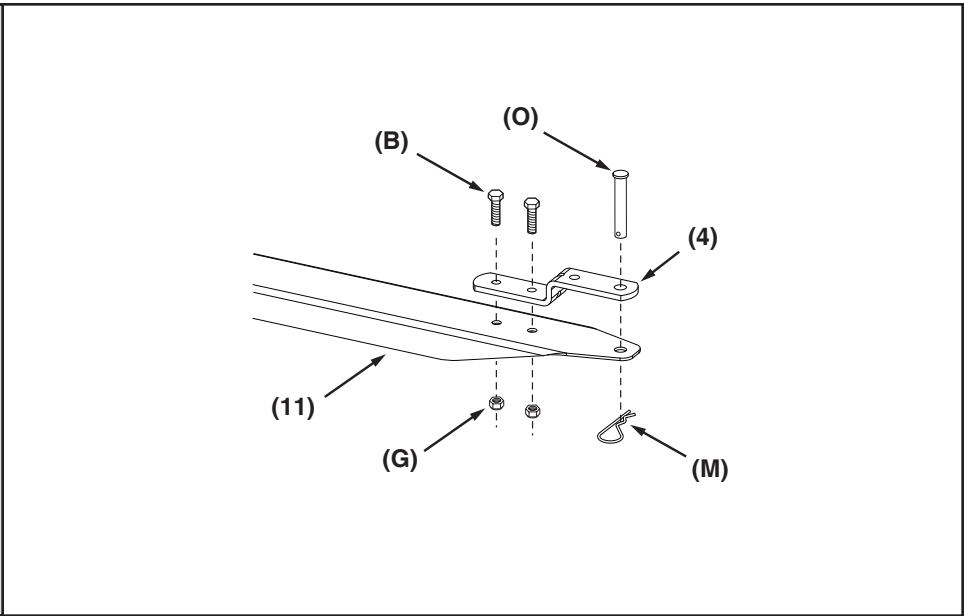

**UTILITY 12 CART**  
**45-01014-999**

# 45-01014-999

REF NO.	PART NO.	DESCRIPTION	QTY	REF NO.	PART NO.	DESCRIPTION	QTY
1	23985	Cart Body	2	17	43014	Hub Cap	2
2	23502	Tailgate	1	18	43866	1/4-20 x 5/8" Hex Bolt	21
3	62458	Tailgate Reinforcement Bracket	1	19	47189	1/4-20 Nylock Nut	21
4	23548	Tailgate Guide	2	20	43814	5/16-18 x 3/4" Truss Hd Bolt	12
5	23492	Front Panel	1	21	46980	5/16-18 Hex Nut (SEMS)	2
6	25996	Wheel Support	1	22	43001	3/8-16 x 1" Hex Bolt	2
7	24497	Latch Stand Bracket	1	23	43343	1/8" Hair Cotter pin	1
8	24498	Latch Lock Lever	1	24	HA21362	3/8-16 Nylock Nut	2
9	23687	Hitch Bracket	1	25	47408	Extension Spring	1
10	27716	Draw Bar Tongue	1	26	47622	Spring Puller Tool	1
11	24896	Axle, Wheel 3/4" Dia	1	27	47407	5/16-18 x 4" Hex Bolt	1
12	23484	Front Corner Cap	2	28	47810	5/16-18 Nylock Nut	13
13	43008	Wheel 16/4.00 x 8.00	2	29	HA23638	Clevis Pin	1
14	43010	1/8" dia x 1" Cotter Pin	2	30	44798	Flanged Bearing	2
15	43009	3/4" Flat Washer	6	31	25912	Axle Clip	2
16	43631	Wheel Bearing	4		42965	Owners Manual	1