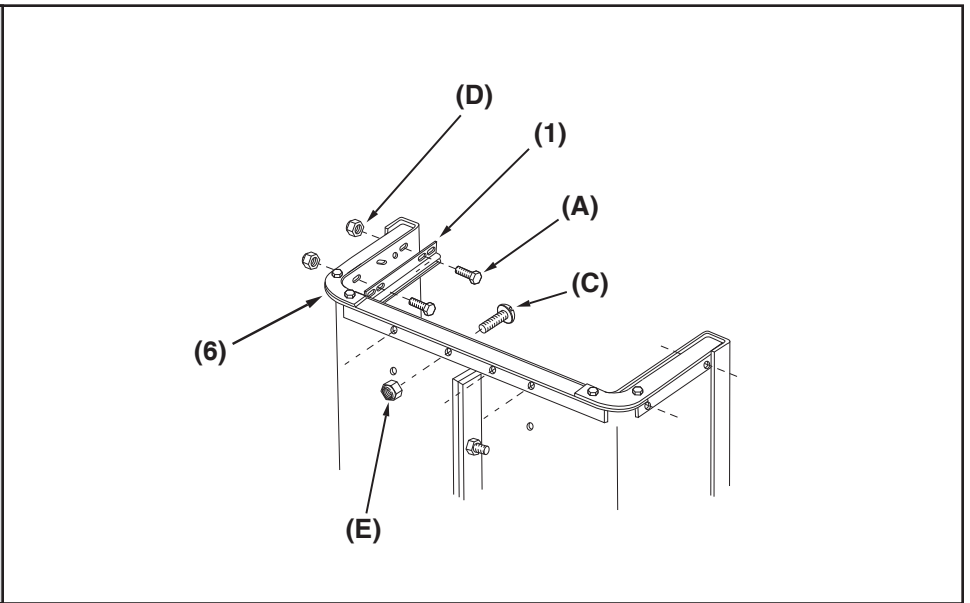

**UTILITY 12 CART**  
**45-01014-999**

# 45-01014-999

REF NO.	PART NO.	DESCRIPTION	QTY	REF NO.	PART NO.	DESCRIPTION	QTY
1	23985	Cart Body	2	17	43014	Hub Cap	2
2	23502	Tailgate	1	18	43866	1/4-20 x 5/8" Hex Bolt	21
3	62458	Tailgate Reinforcement Bracket	1	19	47189	1/4-20 Nylock Nut	21
4	23548	Tailgate Guide	2	20	43814	5/16-18 x 3/4" Truss Hd Bolt	12
5	23492	Front Panel	1	21	46980	5/16-18 Hex Nut (SEMS)	2
6	25996	Wheel Support	1	22	43001	3/8-16 x 1" Hex Bolt	2
7	24497	Latch Stand Bracket	1	23	43343	1/8" Hair Cotter pin	1
8	24498	Latch Lock Lever	1	24	HA21362	3/8-16 Nylock Nut	2
9	23687	Hitch Bracket	1	25	47408	Extension Spring	1
10	27716	Draw Bar Tongue	1	26	47622	Spring Puller Tool	1
11	24896	Axle, Wheel 3/4" Dia	1	27	47407	5/16-18 x 4" Hex Bolt	1
12	23484	Front Corner Cap	2	28	47810	5/16-18 Nylock Nut	13
13	43008	Wheel 16/4.00 x 8.00	2	29	HA23638	Clevis Pin	1
14	43010	1/8" dia x 1" Cotter Pin	2	30	44798	Flanged Bearing	2
15	43009	3/4" Flat Washer	6	31	25912	Axle Clip	2
16	43631	Wheel Bearing	4		42965	Owners Manual	1