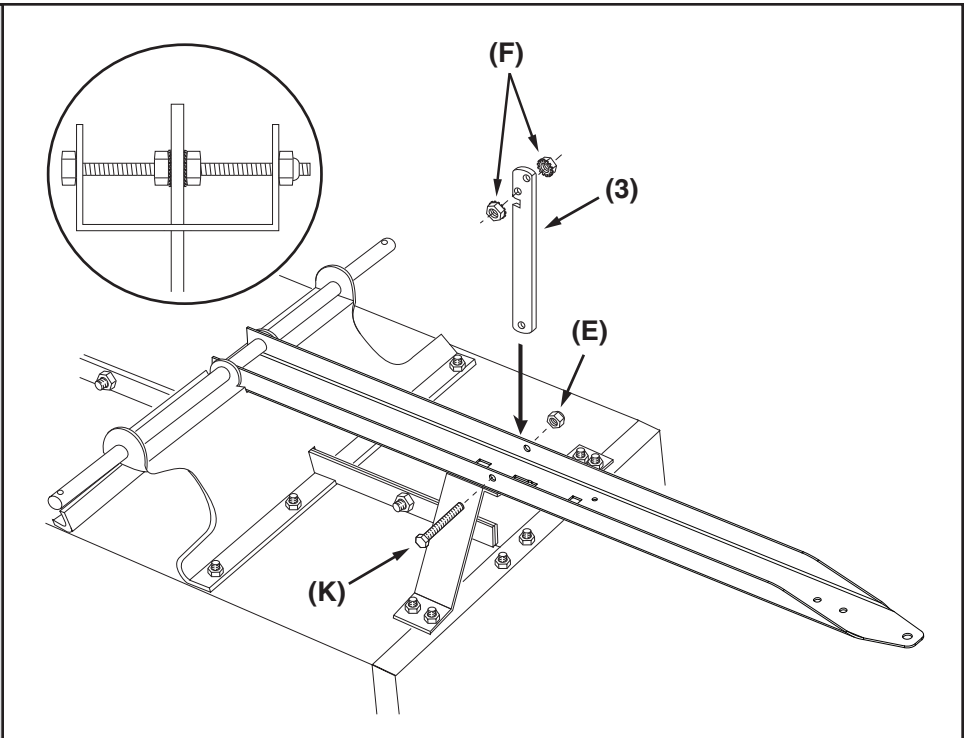

**UTILITY 12 CART**  
**45-01014-999**

# 45-01014-999

REF NO.	PART NO.	DESCRIPTION	QTY	REF NO.	PART NO.	DESCRIPTION	QTY
1	23985	Cart Body	2	17	43014	Hub Cap	2
2	23502	Tailgate	1	18	43866	1/4-20 x 5/8" Hex Bolt	21
3	62458	Tailgate Reinforcement Bracket	1	19	47189	1/4-20 Nylock Nut	21
4	23548	Tailgate Guide	2	20	43814	5/16-18 x 3/4" Truss Hd Bolt	12
5	23492	Front Panel	1	21	46980	5/16-18 Hex Nut (SEMS)	2
6	25996	Wheel Support	1	22	43001	3/8-16 x 1" Hex Bolt	2
7	24497	Latch Stand Bracket	1	23	43343	1/8" Hair Cotter pin	1
8	24498	Latch Lock Lever	1	24	HA21362	3/8-16 Nylock Nut	2
9	23687	Hitch Bracket	1	25	47408	Extension Spring	1
10	27716	Draw Bar Tongue	1	26	47622	Spring Puller Tool	1
11	24896	Axle, Wheel 3/4" Dia	1	27	47407	5/16-18 x 4" Hex Bolt	1
12	23484	Front Corner Cap	2	28	47810	5/16-18 Nylock Nut	13
13	43008	Wheel 16/4.00 x 8.00	2	29	HA23638	Clevis Pin	1
14	43010	1/8" dia x 1" Cotter Pin	2	30	44798	Flanged Bearing	2
15	43009	3/4" Flat Washer	6	31	25912	Axle Clip	2
16	43631	Wheel Bearing	4		42965	Owners Manual	1