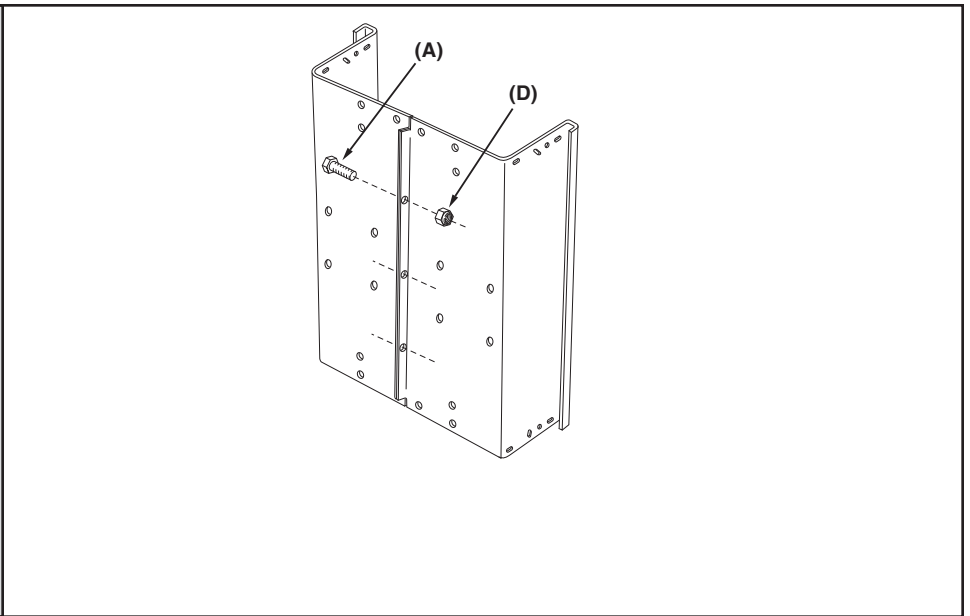

**UTILITY 12 CART**  
**45-01014-999**

# 45-01014-999

REF NO.	PART NO.	DESCRIPTION	QTY	REF NO.	PART NO.	DESCRIPTION	QTY
1	23985	Cart Body	2	17	43014	Hub Cap	2
2	23502	Tailgate	1	18	43866	1/4-20 x 5/8" Hex Bolt	21
3	62458	Tailgate Reinforcement Bracket	1	19	47189	1/4-20 Nylock Nut	21
4	23548	Tailgate Guide	2	20	43814	5/16-18 x 3/4" Truss Hd Bolt	12
5	23492	Front Panel	1	21	46980	5/16-18 Hex Nut (SEMS)	2
6	25996	Wheel Support	1	22	43001	3/8-16 x 1" Hex Bolt	2
7	24497	Latch Stand Bracket	1	23	43343	1/8" Hair Cotter pin	1
8	24498	Latch Lock Lever	1	24	HA21362	3/8-16 Nylock Nut	2
9	23687	Hitch Bracket	1	25	47408	Extension Spring	1
10	27716	Draw Bar Tongue	1	26	47622	Spring Puller Tool	1
11	24896	Axle, Wheel 3/4" Dia	1	27	47407	5/16-18 x 4" Hex Bolt	1
12	23484	Front Corner Cap	2	28	47810	5/16-18 Nylock Nut	13
13	43008	Wheel 16/4.00 x 8.00	2	29	HA23638	Clevis Pin	1
14	43010	1/8" dia x 1" Cotter Pin	2	30	44798	Flanged Bearing	2
15	43009	3/4" Flat Washer	6	31	25912	Axle Clip	2
16	43631	Wheel Bearing	4		42965	Owners Manual	1