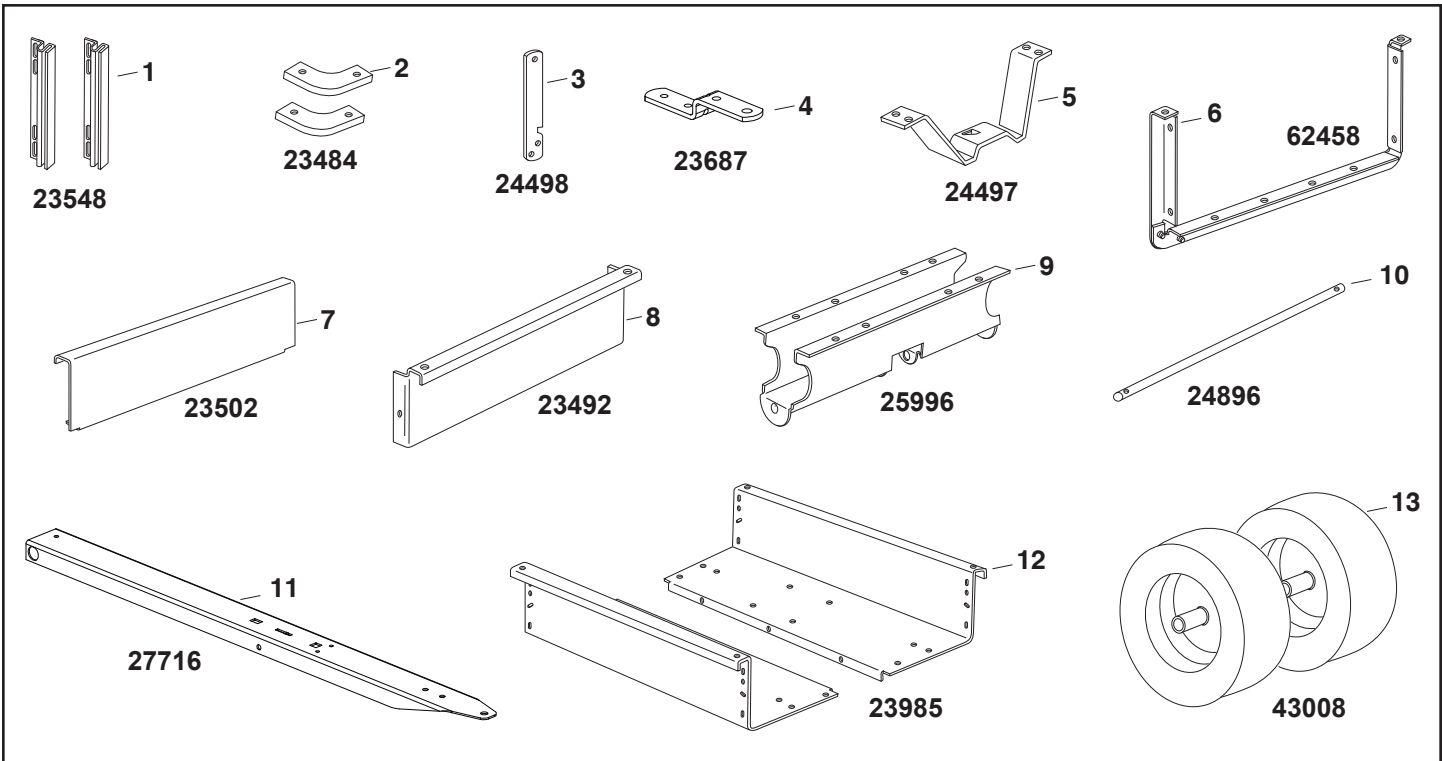

**UTILITY 12 CART**  
**45-01014-999**

# 45-01014-999

REF NO.	PART NO.	DESCRIPTION	QTY	REF NO.	PART NO.	DESCRIPTION	QTY
1	23985	Cart Body	2	17	43014	Hub Cap	2
2	23502	Tailgate	1	18	43866	1/4-20 x 5/8" Hex Bolt	21
3	62458	Tailgate Reinforcement Bracket	1	19	47189	1/4-20 Nylock Nut	21
4	23548	Tailgate Guide	2	20	43814	5/16-18 x 3/4" Truss Hd Bolt	12
5	23492	Front Panel	1	21	46980	5/16-18 Hex Nut (SEMS)	2
6	25996	Wheel Support	1	22	43001	3/8-16 x 1" Hex Bolt	2
7	24497	Latch Stand Bracket	1	23	43343	1/8" Hair Cotter pin	1
8	24498	Latch Lock Lever	1	24	HA21362	3/8-16 Nylock Nut	2
9	23687	Hitch Bracket	1	25	47408	Extension Spring	1
10	27716	Draw Bar Tongue	1	26	47622	Spring Puller Tool	1
11	24896	Axle, Wheel 3/4" Dia	1	27	47407	5/16-18 x 4" Hex Bolt	1
12	23484	Front Corner Cap	2	28	47810	5/16-18 Nylock Nut	13
13	43008	Wheel 16/4.00 x 8.00	2	29	HA23638	Clevis Pin	1
14	43010	1/8" dia x 1" Cotter Pin	2	30	44798	Flanged Bearing	2
15	43009	3/4" Flat Washer	6	31	25912	Axle Clip	2
16	43631	Wheel Bearing	4		42965	Owners Manual	1