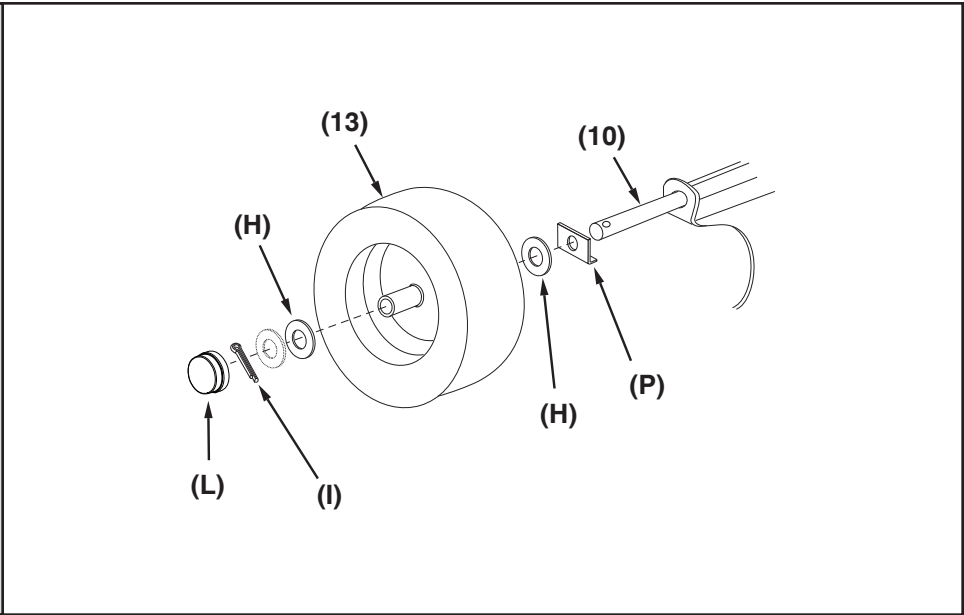

**UTILITY 12 CART**  
**45-01014-999**

# 45-01014-999

REF NO.	PART NO.	DESCRIPTION	QTY	REF NO.	PART NO.	DESCRIPTION	QTY
1	23985	Cart Body	2	17	43014	Hub Cap	2
2	23502	Tailgate	1	18	43866	1/4-20 x 5/8" Hex Bolt	21
3	62458	Tailgate Reinforcement Bracket	1	19	47189	1/4-20 Nylock Nut	21
4	23548	Tailgate Guide	2	20	43814	5/16-18 x 3/4" Truss Hd Bolt	12
5	23492	Front Panel	1	21	46980	5/16-18 Hex Nut (SEMS)	2
6	25996	Wheel Support	1	22	43001	3/8-16 x 1" Hex Bolt	2
7	24497	Latch Stand Bracket	1	23	43343	1/8" Hair Cotter pin	1
8	24498	Latch Lock Lever	1	24	HA21362	3/8-16 Nylock Nut	2
9	23687	Hitch Bracket	1	25	47408	Extension Spring	1
10	27716	Draw Bar Tongue	1	26	47622	Spring Puller Tool	1
11	24896	Axle, Wheel 3/4" Dia	1	27	47407	5/16-18 x 4" Hex Bolt	1
12	23484	Front Corner Cap	2	28	47810	5/16-18 Nylock Nut	13
13	43008	Wheel 16/4.00 x 8.00	2	29	HA23638	Clevis Pin	1
14	43010	1/8" dia x 1" Cotter Pin	2	30	44798	Flanged Bearing	2
15	43009	3/4" Flat Washer	6	31	25912	Axle Clip	2
16	43631	Wheel Bearing	4		42965	Owners Manual	1