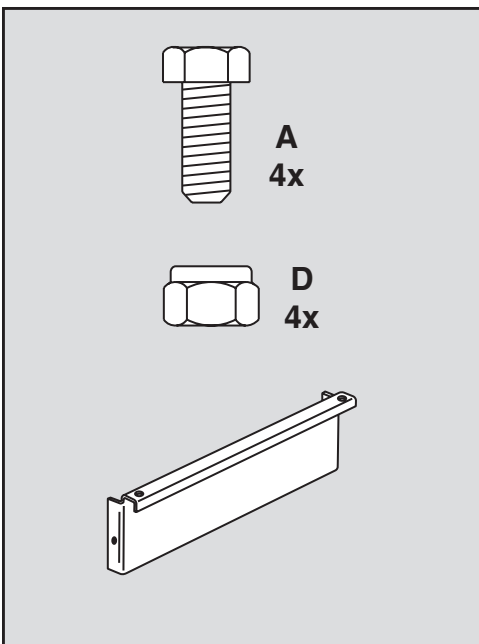

**UTILITY 12 CART**  
**45-01014-999**

# 45-01014-999

REF NO.	PART NO.	DESCRIPTION	QTY	REF NO.	PART NO.	DESCRIPTION	QTY
1	23985	Cart Body	2	17	43014	Hub Cap	2
2	23502	Tailgate	1	18	43866	1/4-20 x 5/8" Hex Bolt	21
3	62458	Tailgate Reinforcement Bracket	1	19	47189	1/4-20 Nylock Nut	21
4	23548	Tailgate Guide	2	20	43814	5/16-18 x 3/4" Truss Hd Bolt	12
5	23492	Front Panel	1	21	46980	5/16-18 Hex Nut (SEMS)	2
6	25996	Wheel Support	1	22	43001	3/8-16 x 1" Hex Bolt	2
7	24497	Latch Stand Bracket	1	23	43343	1/8" Hair Cotter pin	1
8	24498	Latch Lock Lever	1	24	HA21362	3/8-16 Nylock Nut	2
9	23687	Hitch Bracket	1	25	47408	Extension Spring	1
10	27716	Draw Bar Tongue	1	26	47622	Spring Puller Tool	1
11	24896	Axle, Wheel 3/4" Dia	1	27	47407	5/16-18 x 4" Hex Bolt	1
12	23484	Front Corner Cap	2	28	47810	5/16-18 Nylock Nut	13
13	43008	Wheel 16/4.00 x 8.00	2	29	HA23638	Clevis Pin	1
14	43010	1/8" dia x 1" Cotter Pin	2	30	44798	Flanged Bearing	2
15	43009	3/4" Flat Washer	6	31	25912	Axle Clip	2
16	43631	Wheel Bearing	4		42965	Owners Manual	1