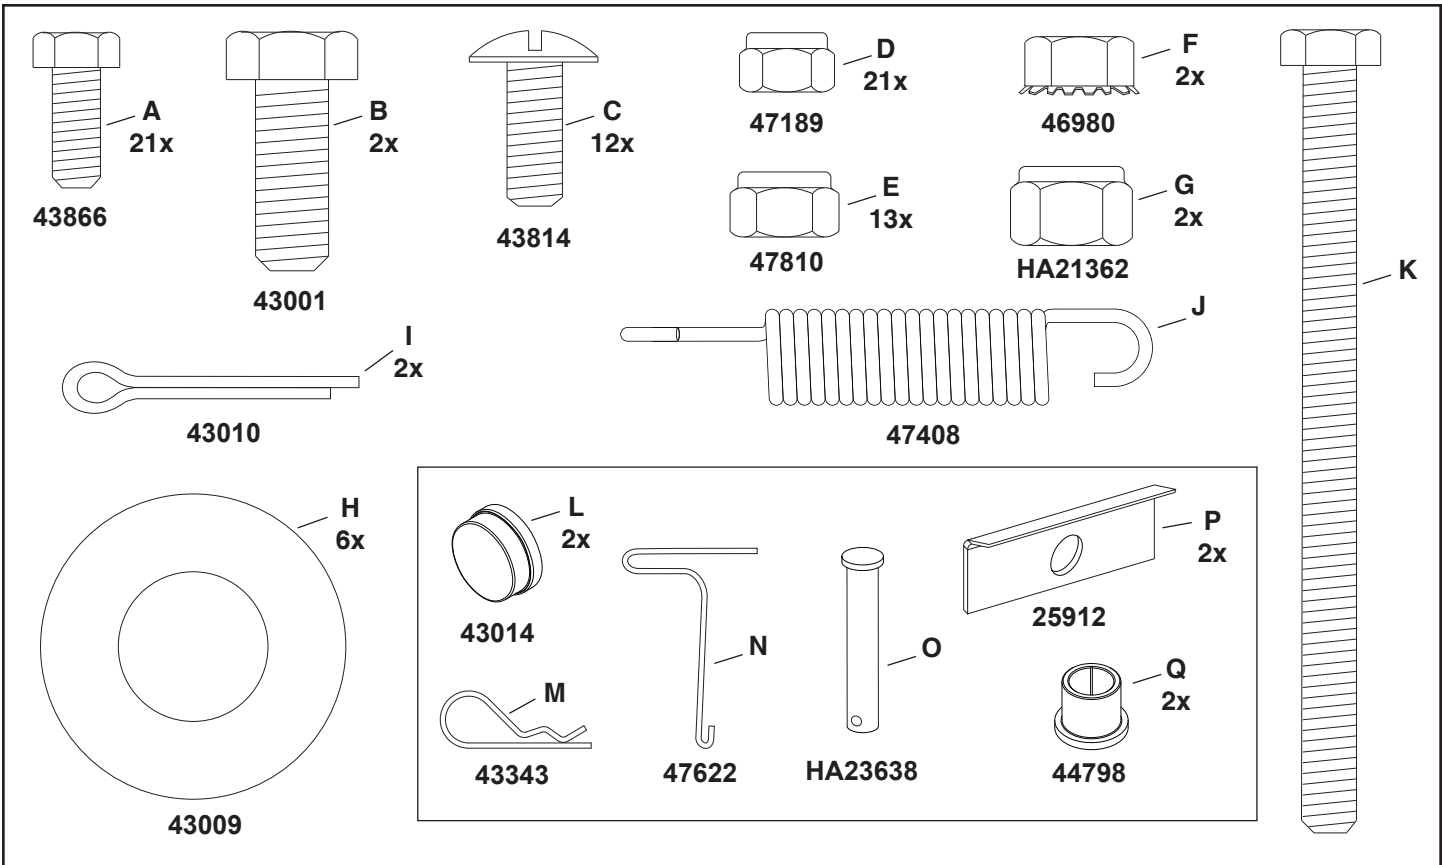

**UTILITY 12 CART**  
**45-01014-999**

# 45-01014-999

REF NO.	PART NO.	DESCRIPTION	QTY	REF NO.	PART NO.	DESCRIPTION	QTY
1	23985	Cart Body	2	17	43014	Hub Cap	2
2	23502	Tailgate	1	18	43866	1/4-20 x 5/8" Hex Bolt	21
3	62458	Tailgate Reinforcement Bracket	1	19	47189	1/4-20 Nylock Nut	21
4	23548	Tailgate Guide	2	20	43814	5/16-18 x 3/4" Truss Hd Bolt	12
5	23492	Front Panel	1	21	46980	5/16-18 Hex Nut (SEMS)	2
6	25996	Wheel Support	1	22	43001	3/8-16 x 1" Hex Bolt	2
7	24497	Latch Stand Bracket	1	23	43343	1/8" Hair Cotter pin	1
8	24498	Latch Lock Lever	1	24	HA21362	3/8-16 Nylock Nut	2
9	23687	Hitch Bracket	1	25	47408	Extension Spring	1
10	27716	Draw Bar Tongue	1	26	47622	Spring Puller Tool	1
11	24896	Axle, Wheel 3/4" Dia	1	27	47407	5/16-18 x 4" Hex Bolt	1
12	23484	Front Corner Cap	2	28	47810	5/16-18 Nylock Nut	13
13	43008	Wheel 16/4.00 x 8.00	2	29	HA23638	Clevis Pin	1
14	43010	1/8" dia x 1" Cotter Pin	2	30	44798	Flanged Bearing	2
15	43009	3/4" Flat Washer	6	31	25912	Axle Clip	2
16	43631	Wheel Bearing	4		42965	Owners Manual	1