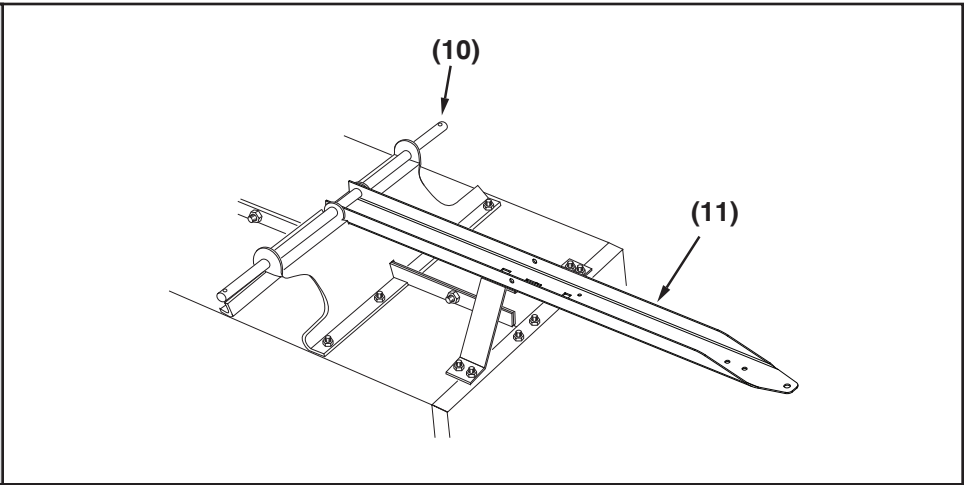

**UTILITY 12 CART**  
**45-01014-999**

# 45-01014-999

REF NO.	PART NO.	DESCRIPTION	QTY	REF NO.	PART NO.	DESCRIPTION	QTY
1	23985	Cart Body	2	17	43014	Hub Cap	2
2	23502	Tailgate	1	18	43866	1/4-20 x 5/8" Hex Bolt	21
3	62458	Tailgate Reinforcement Bracket	1	19	47189	1/4-20 Nylock Nut	21
4	23548	Tailgate Guide	2	20	43814	5/16-18 x 3/4" Truss Hd Bolt	12
5	23492	Front Panel	1	21	46980	5/16-18 Hex Nut (SEMS)	2
6	25996	Wheel Support	1	22	43001	3/8-16 x 1" Hex Bolt	2
7	24497	Latch Stand Bracket	1	23	43343	1/8" Hair Cotter pin	1
8	24498	Latch Lock Lever	1	24	HA21362	3/8-16 Nylock Nut	2
9	23687	Hitch Bracket	1	25	47408	Extension Spring	1
10	27716	Draw Bar Tongue	1	26	47622	Spring Puller Tool	1
11	24896	Axle, Wheel 3/4" Dia	1	27	47407	5/16-18 x 4" Hex Bolt	1
12	23484	Front Corner Cap	2	28	47810	5/16-18 Nylock Nut	13
13	43008	Wheel 16/4.00 x 8.00	2	29	HA23638	Clevis Pin	1
14	43010	1/8" dia x 1" Cotter Pin	2	30	44798	Flanged Bearing	2
15	43009	3/4" Flat Washer	6	31	25912	Axle Clip	2
16	43631	Wheel Bearing	4		42965	Owners Manual	1