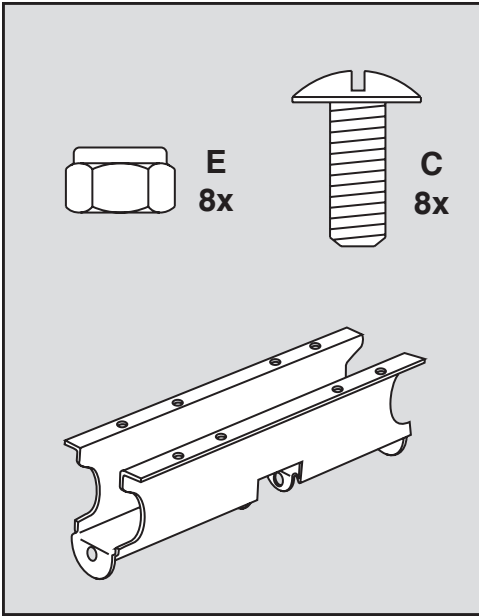

**UTILITY 12 CART**  
**45-01014-999**

# 45-01014-999

REF NO.	PART NO.	DESCRIPTION	QTY	REF NO.	PART NO.	DESCRIPTION	QTY
1	23985	Cart Body	2	17	43014	Hub Cap	2
2	23502	Tailgate	1	18	43866	1/4-20 x 5/8" Hex Bolt	21
3	62458	Tailgate Reinforcement Bracket	1	19	47189	1/4-20 Nylock Nut	21
4	23548	Tailgate Guide	2	20	43814	5/16-18 x 3/4" Truss Hd Bolt	12
5	23492	Front Panel	1	21	46980	5/16-18 Hex Nut (SEMS)	2
6	25996	Wheel Support	1	22	43001	3/8-16 x 1" Hex Bolt	2
7	24497	Latch Stand Bracket	1	23	43343	1/8" Hair Cotter pin	1
8	24498	Latch Lock Lever	1	24	HA21362	3/8-16 Nylock Nut	2
9	23687	Hitch Bracket	1	25	47408	Extension Spring	1
10	27716	Draw Bar Tongue	1	26	47622	Spring Puller Tool	1
11	24896	Axle, Wheel 3/4" Dia	1	27	47407	5/16-18 x 4" Hex Bolt	1
12	23484	Front Corner Cap	2	28	47810	5/16-18 Nylock Nut	13
13	43008	Wheel 16/4.00 x 8.00	2	29	HA23638	Clevis Pin	1
14	43010	1/8" dia x 1" Cotter Pin	2	30	44798	Flanged Bearing	2
15	43009	3/4" Flat Washer	6	31	25912	Axle Clip	2
16	43631	Wheel Bearing	4		42965	Owners Manual	1