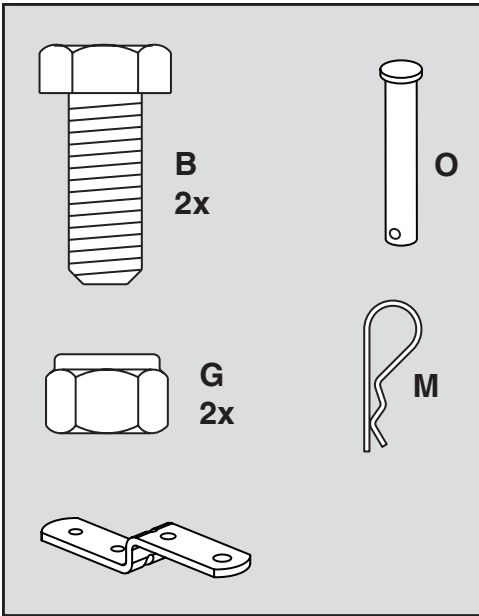

**UTILITY 12 CART**  
**45-01014-999**

# 45-01014-999

REF NO.	PART NO.	DESCRIPTION	QTY	REF NO.	PART NO.	DESCRIPTION	QTY
1	23985	Cart Body	2	17	43014	Hub Cap	2
2	23502	Tailgate	1	18	43866	1/4-20 x 5/8" Hex Bolt	21
3	62458	Tailgate Reinforcement Bracket	1	19	47189	1/4-20 Nylock Nut	21
4	23548	Tailgate Guide	2	20	43814	5/16-18 x 3/4" Truss Hd Bolt	12
5	23492	Front Panel	1	21	46980	5/16-18 Hex Nut (SEMS)	2
6	25996	Wheel Support	1	22	43001	3/8-16 x 1" Hex Bolt	2
7	24497	Latch Stand Bracket	1	23	43343	1/8" Hair Cotter pin	1
8	24498	Latch Lock Lever	1	24	HA21362	3/8-16 Nylock Nut	2
9	23687	Hitch Bracket	1	25	47408	Extension Spring	1
10	27716	Draw Bar Tongue	1	26	47622	Spring Puller Tool	1
11	24896	Axle, Wheel 3/4" Dia	1	27	47407	5/16-18 x 4" Hex Bolt	1
12	23484	Front Corner Cap	2	28	47810	5/16-18 Nylock Nut	13
13	43008	Wheel 16/4.00 x 8.00	2	29	HA23638	Clevis Pin	1
14	43010	1/8" dia x 1" Cotter Pin	2	30	44798	Flanged Bearing	2
15	43009	3/4" Flat Washer	6	31	25912	Axle Clip	2
16	43631	Wheel Bearing	4		42965	Owners Manual	1