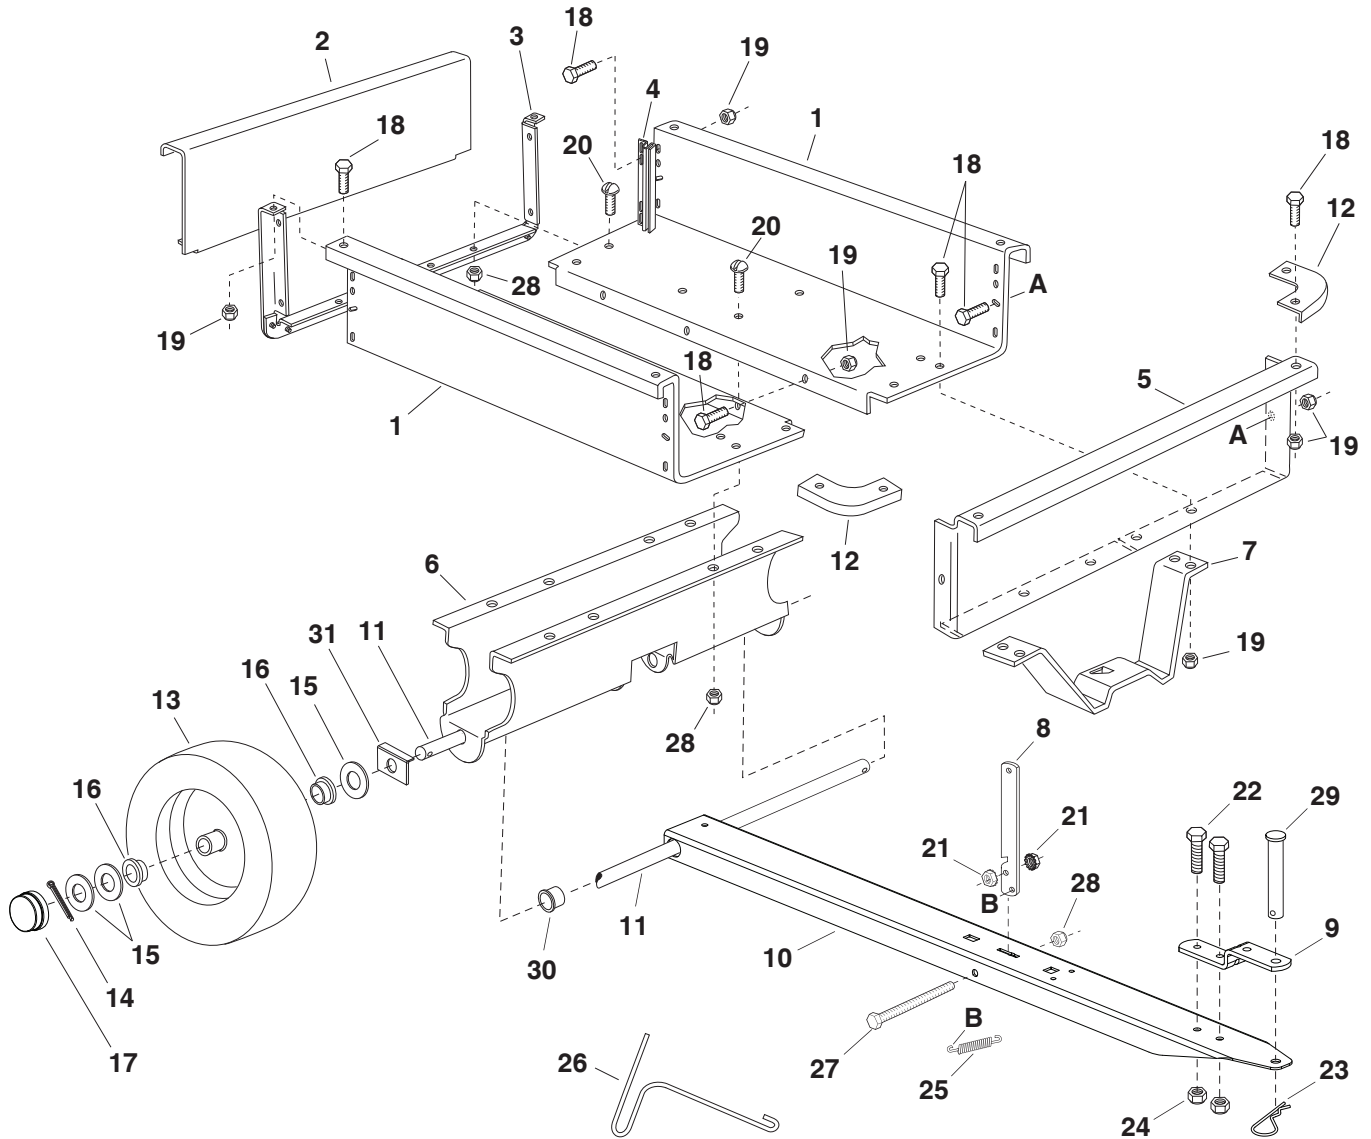

**UTILITY 12 CART**  
**45-01014-999**

# 45-01014-999

REF NO.	PART NO.	DESCRIPTION	QTY	REF NO.	PART NO.	DESCRIPTION	QTY
1	23985	Cart Body	2	17	43014	Hub Cap	2
2	23502	Tailgate	1	18	43866	1/4-20 x 5/8" Hex Bolt	21
3	62458	Tailgate Reinforcement Bracket	1	19	47189	1/4-20 Nylock Nut	21
4	23548	Tailgate Guide	2	20	43814	5/16-18 x 3/4" Truss Hd Bolt	12
5	23492	Front Panel	1	21	46980	5/16-18 Hex Nut (SEMS)	2
6	25996	Wheel Support	1	22	43001	3/8-16 x 1" Hex Bolt	2
7	24497	Latch Stand Bracket	1	23	43343	1/8" Hair Cotter pin	1
8	24498	Latch Lock Lever	1	24	HA21362	3/8-16 Nylock Nut	2
9	23687	Hitch Bracket	1	25	47408	Extension Spring	1
10	27716	Draw Bar Tongue	1	26	47622	Spring Puller Tool	1
11	24896	Axle, Wheel 3/4" Dia	1	27	47407	5/16-18 x 4" Hex Bolt	1
12	23484	Front Corner Cap	2	28	47810	5/16-18 Nylock Nut	13
13	43008	Wheel 16/4.00 x 8.00	2	29	HA23638	Clevis Pin	1
14	43010	1/8" dia x 1" Cotter Pin	2	30	44798	Flanged Bearing	2
15	43009	3/4" Flat Washer	6	31	25912	Axle Clip	2
16	43631	Wheel Bearing	4		42965	Owners Manual	1