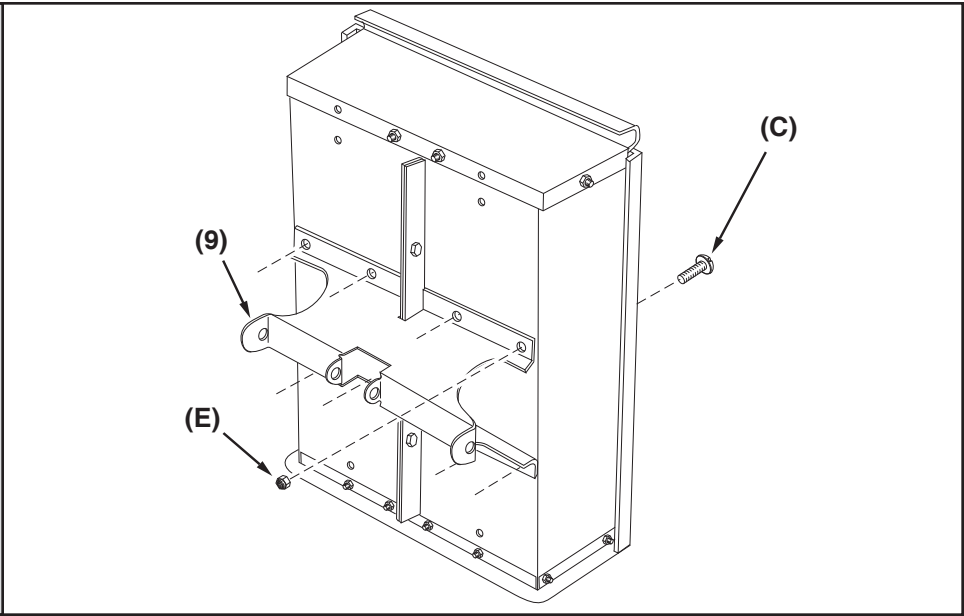

**UTILITY 12 CART**  
**45-01014-999**

# 45-01014-999

REF NO.	PART NO.	DESCRIPTION	QTY	REF NO.	PART NO.	DESCRIPTION	QTY
1	23985	Cart Body	2	17	43014	Hub Cap	2
2	23502	Tailgate	1	18	43866	1/4-20 x 5/8" Hex Bolt	21
3	62458	Tailgate Reinforcement Bracket	1	19	47189	1/4-20 Nylock Nut	21
4	23548	Tailgate Guide	2	20	43814	5/16-18 x 3/4" Truss Hd Bolt	12
5	23492	Front Panel	1	21	46980	5/16-18 Hex Nut (SEMS)	2
6	25996	Wheel Support	1	22	43001	3/8-16 x 1" Hex Bolt	2
7	24497	Latch Stand Bracket	1	23	43343	1/8" Hair Cotter pin	1
8	24498	Latch Lock Lever	1	24	HA21362	3/8-16 Nylock Nut	2
9	23687	Hitch Bracket	1	25	47408	Extension Spring	1
10	27716	Draw Bar Tongue	1	26	47622	Spring Puller Tool	1
11	24896	Axle, Wheel 3/4" Dia	1	27	47407	5/16-18 x 4" Hex Bolt	1
12	23484	Front Corner Cap	2	28	47810	5/16-18 Nylock Nut	13
13	43008	Wheel 16/4.00 x 8.00	2	29	HA23638	Clevis Pin	1
14	43010	1/8" dia x 1" Cotter Pin	2	30	44798	Flanged Bearing	2
15	43009	3/4" Flat Washer	6	31	25912	Axle Clip	2
16	43631	Wheel Bearing	4		42965	Owners Manual	1