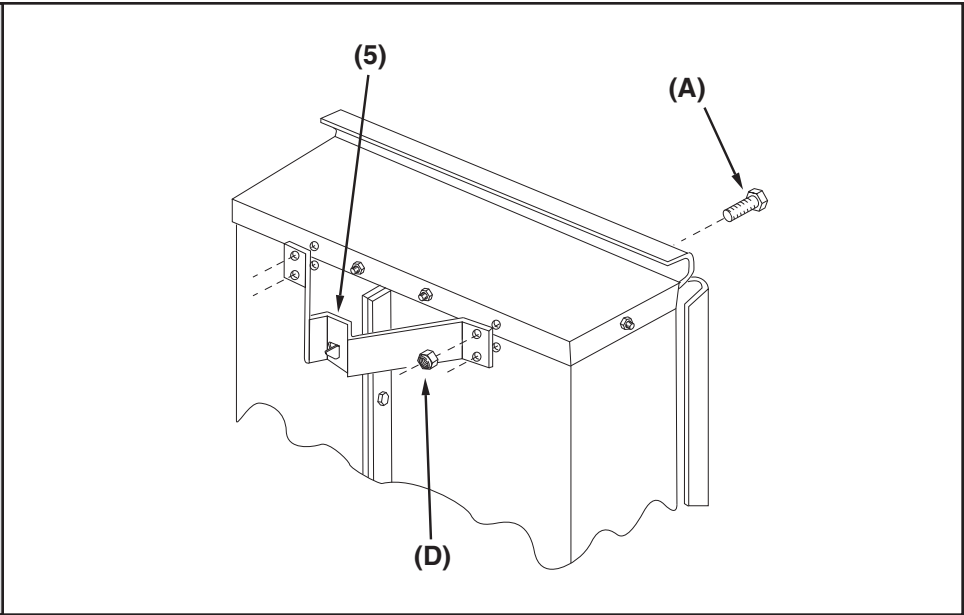

# 45-01014-999

REF NO.	PART NO.	DESCRIPTION	QTY	REF NO.	PART NO.	DESCRIPTION	QTY
1	23985	Cart Body	2	17	43014	Hub Cap	2
2	23502	Tailgate	1	18	43866	1/4-20 x 5/8" Hex Bolt	21
3	62458	Tailgate Reinforcement Bracket	1	19	47189	1/4-20 Nylock Nut	21
4	23548	Tailgate Guide	2	20	43814	5/16-18 x 3/4" Truss Hd Bolt	12
5	23492	Front Panel	1	21	46980	5/16-18 Hex Nut (SEMS)	2
6	25996	Wheel Support	1	22	43001	3/8-16 x 1" Hex Bolt	2
7	24497	Latch Stand Bracket	1	23	43343	1/8" Hair Cotter pin	1
8	24498	Latch Lock Lever	1	24	HA21362	3/8-16 Nylock Nut	2
9	23687	Hitch Bracket	1	25	47408	Extension Spring	1
10	27716	Draw Bar Tongue	1	26	47622	Spring Puller Tool	1
11	24896	Axle, Wheel 3/4" Dia	1	27	47407	5/16-18 x 4" Hex Bolt	1
12	23484	Front Corner Cap	2	28	47810	5/16-18 Nylock Nut	13
13	43008	Wheel 16/4.00 x 8.00	2	29	HA23638	Clevis Pin	1
14	43010	1/8" dia x 1" Cotter Pin	2	30	44798	Flanged Bearing	2
15	43009	3/4" Flat Washer	6	31	25912	Axle Clip	2
16	43631	Wheel Bearing	4		42965	Owners Manual	1