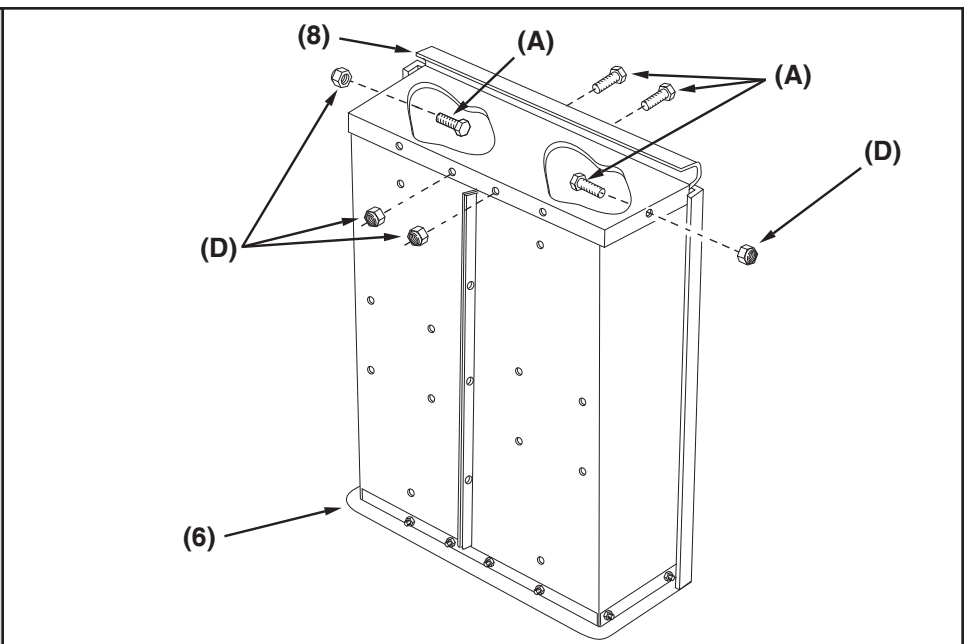

**UTILITY 12 CART**  
**45-01014-999**

# 45-01014-999

REF NO.	PART NO.	DESCRIPTION	QTY	REF NO.	PART NO.	DESCRIPTION	QTY
1	23985	Cart Body	2	17	43014	Hub Cap	2
2	23502	Tailgate	1	18	43866	1/4-20 x 5/8" Hex Bolt	21
3	62458	Tailgate Reinforcement Bracket	1	19	47189	1/4-20 Nylock Nut	21
4	23548	Tailgate Guide	2	20	43814	5/16-18 x 3/4" Truss Hd Bolt	12
5	23492	Front Panel	1	21	46980	5/16-18 Hex Nut (SEMS)	2
6	25996	Wheel Support	1	22	43001	3/8-16 x 1" Hex Bolt	2
7	24497	Latch Stand Bracket	1	23	43343	1/8" Hair Cotter pin	1
8	24498	Latch Lock Lever	1	24	HA21362	3/8-16 Nylock Nut	2
9	23687	Hitch Bracket	1	25	47408	Extension Spring	1
10	27716	Draw Bar Tongue	1	26	47622	Spring Puller Tool	1
11	24896	Axle, Wheel 3/4" Dia	1	27	47407	5/16-18 x 4" Hex Bolt	1
12	23484	Front Corner Cap	2	28	47810	5/16-18 Nylock Nut	13
13	43008	Wheel 16/4.00 x 8.00	2	29	HA23638	Clevis Pin	1
14	43010	1/8" dia x 1" Cotter Pin	2	30	44798	Flanged Bearing	2
15	43009	3/4" Flat Washer	6	31	25912	Axle Clip	2
16	43631	Wheel Bearing	4		42965	Owners Manual	1