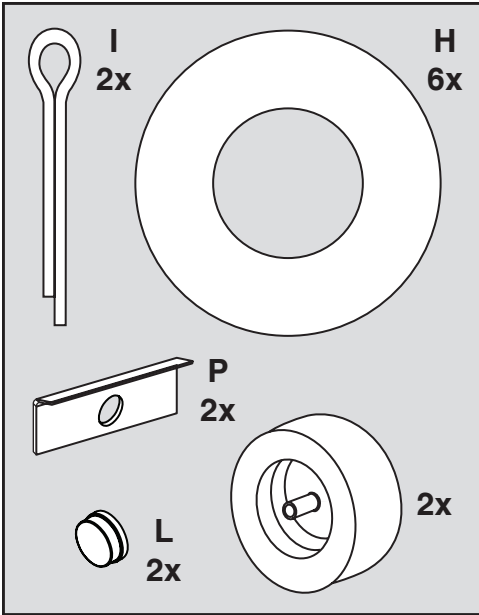

**UTILITY 12 CART**  
**45-01014-999**

# 45-01014-999

REF NO.	PART NO.	DESCRIPTION	QTY	REF NO.	PART NO.	DESCRIPTION	QTY
1	23985	Cart Body	2	17	43014	Hub Cap	2
2	23502	Tailgate	1	18	43866	1/4-20 x 5/8" Hex Bolt	21
3	62458	Tailgate Reinforcement Bracket	1	19	47189	1/4-20 Nylock Nut	21
4	23548	Tailgate Guide	2	20	43814	5/16-18 x 3/4" Truss Hd Bolt	12
5	23492	Front Panel	1	21	46980	5/16-18 Hex Nut (SEMS)	2
6	25996	Wheel Support	1	22	43001	3/8-16 x 1" Hex Bolt	2
7	24497	Latch Stand Bracket	1	23	43343	1/8" Hair Cotter pin	1
8	24498	Latch Lock Lever	1	24	HA21362	3/8-16 Nylock Nut	2
9	23687	Hitch Bracket	1	25	47408	Extension Spring	1
10	27716	Draw Bar Tongue	1	26	47622	Spring Puller Tool	1
11	24896	Axle, Wheel 3/4" Dia	1	27	47407	5/16-18 x 4" Hex Bolt	1
12	23484	Front Corner Cap	2	28	47810	5/16-18 Nylock Nut	13
13	43008	Wheel 16/4.00 x 8.00	2	29	HA23638	Clevis Pin	1
14	43010	1/8" dia x 1" Cotter Pin	2	30	44798	Flanged Bearing	2
15	43009	3/4" Flat Washer	6	31	25912	Axle Clip	2
16	43631	Wheel Bearing	4		42965	Owners Manual	1