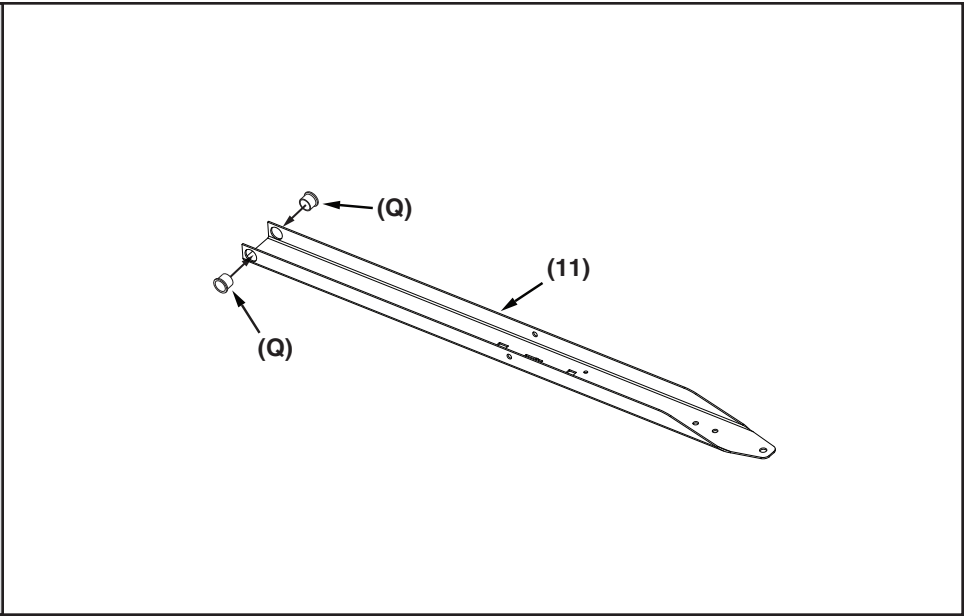

**UTILITY 12 CART**  
**45-01014-999**

# 45-01014-999

REF NO.	PART NO.	DESCRIPTION	QTY	REF NO.	PART NO.	DESCRIPTION	QTY
1	23985	Cart Body	2	17	43014	Hub Cap	2
2	23502	Tailgate	1	18	43866	1/4-20 x 5/8" Hex Bolt	21
3	62458	Tailgate Reinforcement Bracket	1	19	47189	1/4-20 Nylock Nut	21
4	23548	Tailgate Guide	2	20	43814	5/16-18 x 3/4" Truss Hd Bolt	12
5	23492	Front Panel	1	21	46980	5/16-18 Hex Nut (SEMS)	2
6	25996	Wheel Support	1	22	43001	3/8-16 x 1" Hex Bolt	2
7	24497	Latch Stand Bracket	1	23	43343	1/8" Hair Cotter pin	1
8	24498	Latch Lock Lever	1	24	HA21362	3/8-16 Nylock Nut	2
9	23687	Hitch Bracket	1	25	47408	Extension Spring	1
10	27716	Draw Bar Tongue	1	26	47622	Spring Puller Tool	1
11	24896	Axle, Wheel 3/4" Dia	1	27	47407	5/16-18 x 4" Hex Bolt	1
12	23484	Front Corner Cap	2	28	47810	5/16-18 Nylock Nut	13
13	43008	Wheel 16/4.00 x 8.00	2	29	HA23638	Clevis Pin	1
14	43010	1/8" dia x 1" Cotter Pin	2	30	44798	Flanged Bearing	2
15	43009	3/4" Flat Washer	6	31	25912	Axle Clip	2
16	43631	Wheel Bearing	4		42965	Owners Manual	1