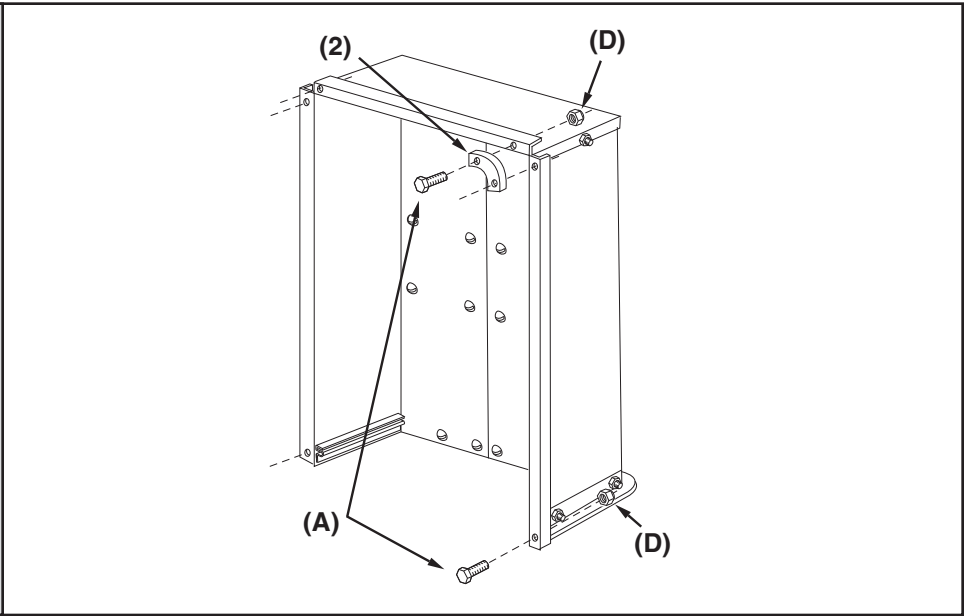

# 45-01014-999

REF NO.	PART NO.	DESCRIPTION	QTY	REF NO.	PART NO.	DESCRIPTION	QTY
1	23985	Cart Body	2	17	43014	Hub Cap	2
2	23502	Tailgate	1	18	43866	1/4-20 x 5/8" Hex Bolt	21
3	62458	Tailgate Reinforcement Bracket	1	19	47189	1/4-20 Nylock Nut	21
4	23548	Tailgate Guide	2	20	43814	5/16-18 x 3/4" Truss Hd Bolt	12
5	23492	Front Panel	1	21	46980	5/16-18 Hex Nut (SEMS)	2
6	25996	Wheel Support	1	22	43001	3/8-16 x 1" Hex Bolt	2
7	24497	Latch Stand Bracket	1	23	43343	1/8" Hair Cotter pin	1
8	24498	Latch Lock Lever	1	24	HA21362	3/8-16 Nylock Nut	2
9	23687	Hitch Bracket	1	25	47408	Extension Spring	1
10	27716	Draw Bar Tongue	1	26	47622	Spring Puller Tool	1
11	24896	Axle, Wheel 3/4" Dia	1	27	47407	5/16-18 x 4" Hex Bolt	1
12	23484	Front Corner Cap	2	28	47810	5/16-18 Nylock Nut	13
13	43008	Wheel 16/4.00 x 8.00	2	29	HA23638	Clevis Pin	1
14	43010	1/8" dia x 1" Cotter Pin	2	30	44798	Flanged Bearing	2
15	43009	3/4" Flat Washer	6	31	25912	Axle Clip	2
16	43631	Wheel Bearing	4		42965	Owners Manual	1