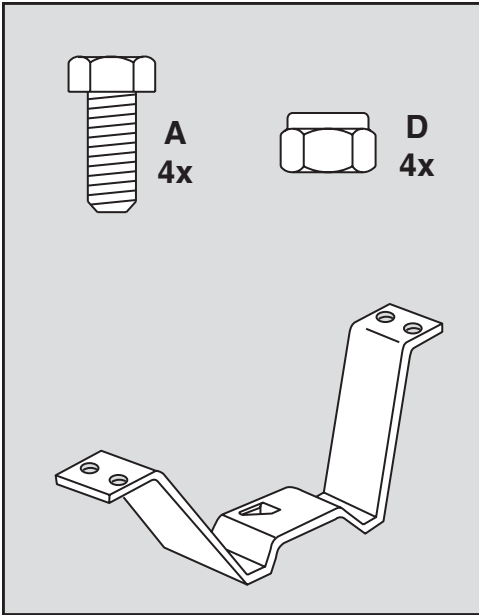

**UTILITY 12 CART**  
**45-01014-999**

# 45-01014-999

REF NO.	PART NO.	DESCRIPTION	QTY	REF NO.	PART NO.	DESCRIPTION	QTY
1	23985	Cart Body	2	17	43014	Hub Cap	2
2	23502	Tailgate	1	18	43866	1/4-20 x 5/8" Hex Bolt	21
3	62458	Tailgate Reinforcement Bracket	1	19	47189	1/4-20 Nylock Nut	21
4	23548	Tailgate Guide	2	20	43814	5/16-18 x 3/4" Truss Hd Bolt	12
5	23492	Front Panel	1	21	46980	5/16-18 Hex Nut (SEMS)	2
6	25996	Wheel Support	1	22	43001	3/8-16 x 1" Hex Bolt	2
7	24497	Latch Stand Bracket	1	23	43343	1/8" Hair Cotter pin	1
8	24498	Latch Lock Lever	1	24	HA21362	3/8-16 Nylock Nut	2
9	23687	Hitch Bracket	1	25	47408	Extension Spring	1
10	27716	Draw Bar Tongue	1	26	47622	Spring Puller Tool	1
11	24896	Axle, Wheel 3/4" Dia	1	27	47407	5/16-18 x 4" Hex Bolt	1
12	23484	Front Corner Cap	2	28	47810	5/16-18 Nylock Nut	13
13	43008	Wheel 16/4.00 x 8.00	2	29	HA23638	Clevis Pin	1
14	43010	1/8" dia x 1" Cotter Pin	2	30	44798	Flanged Bearing	2
15	43009	3/4" Flat Washer	6	31	25912	Axle Clip	2
16	43631	Wheel Bearing	4		42965	Owners Manual	1