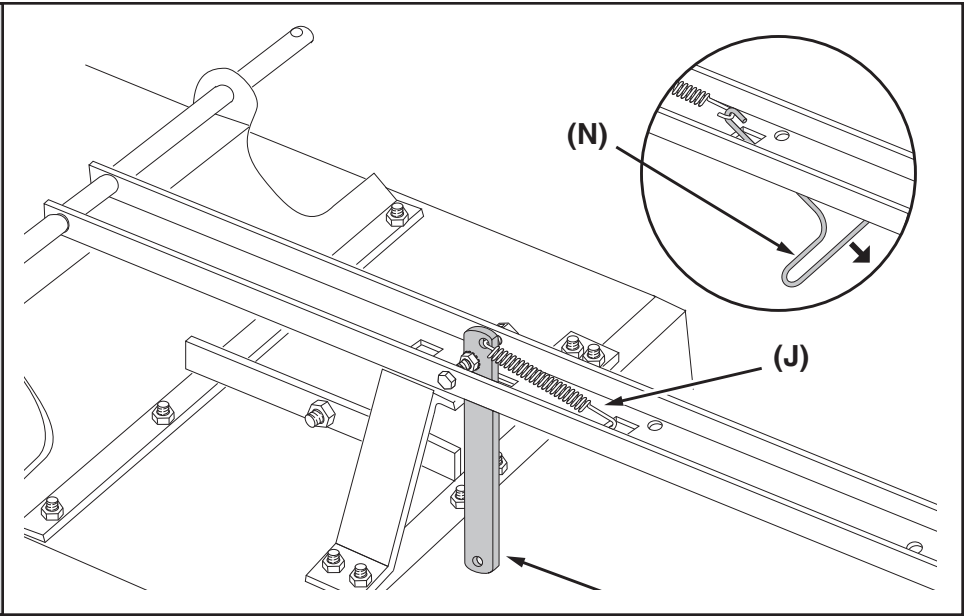

# 45-01014-999

REF NO.	PART NO.	DESCRIPTION	QTY	REF NO.	PART NO.	DESCRIPTION	QTY
1	23985	Cart Body	2	17	43014	Hub Cap	2
2	23502	Tailgate	1	18	43866	1/4-20 x 5/8" Hex Bolt	21
3	62458	Tailgate Reinforcement Bracket	1	19	47189	1/4-20 Nylock Nut	21
4	23548	Tailgate Guide	2	20	43814	5/16-18 x 3/4" Truss Hd Bolt	12
5	23492	Front Panel	1	21	46980	5/16-18 Hex Nut (SEMS)	2
6	25996	Wheel Support	1	22	43001	3/8-16 x 1" Hex Bolt	2
7	24497	Latch Stand Bracket	1	23	43343	1/8" Hair Cotter pin	1
8	24498	Latch Lock Lever	1	24	HA21362	3/8-16 Nylock Nut	2
9	23687	Hitch Bracket	1	25	47408	Extension Spring	1
10	27716	Draw Bar Tongue	1	26	47622	Spring Puller Tool	1
11	24896	Axle, Wheel 3/4" Dia	1	27	47407	5/16-18 x 4" Hex Bolt	1
12	23484	Front Corner Cap	2	28	47810	5/16-18 Nylock Nut	13
13	43008	Wheel 16/4.00 x 8.00	2	29	HA23638	Clevis Pin	1
14	43010	1/8" dia x 1" Cotter Pin	2	30	44798	Flanged Bearing	2
15	43009	3/4" Flat Washer	6	31	25912	Axle Clip	2
16	43631	Wheel Bearing	4		42965	Owners Manual	1