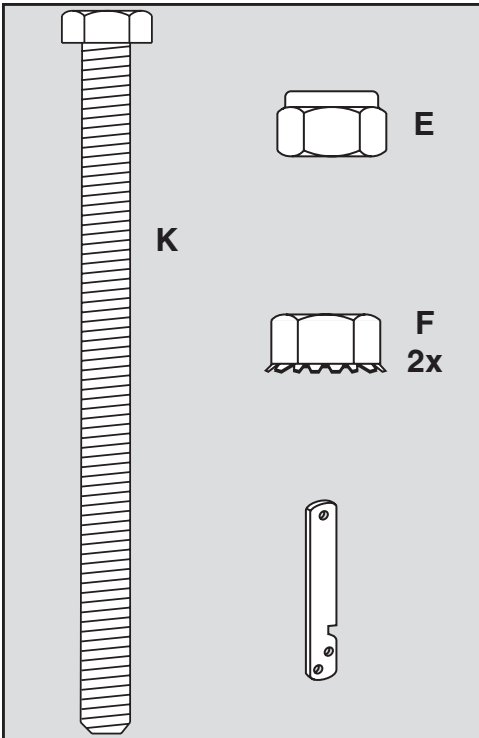

**UTILITY 12 CART**  
**45-01014-999**

# 45-01014-999

REF NO.	PART NO.	DESCRIPTION	QTY	REF NO.	PART NO.	DESCRIPTION	QTY
1	23985	Cart Body	2	17	43014	Hub Cap	2
2	23502	Tailgate	1	18	43866	1/4-20 x 5/8" Hex Bolt	21
3	62458	Tailgate Reinforcement Bracket	1	19	47189	1/4-20 Nylock Nut	21
4	23548	Tailgate Guide	2	20	43814	5/16-18 x 3/4" Truss Hd Bolt	12
5	23492	Front Panel	1	21	46980	5/16-18 Hex Nut (SEMS)	2
6	25996	Wheel Support	1	22	43001	3/8-16 x 1" Hex Bolt	2
7	24497	Latch Stand Bracket	1	23	43343	1/8" Hair Cotter pin	1
8	24498	Latch Lock Lever	1	24	HA21362	3/8-16 Nylock Nut	2
9	23687	Hitch Bracket	1	25	47408	Extension Spring	1
10	27716	Draw Bar Tongue	1	26	47622	Spring Puller Tool	1
11	24896	Axle, Wheel 3/4" Dia	1	27	47407	5/16-18 x 4" Hex Bolt	1
12	23484	Front Corner Cap	2	28	47810	5/16-18 Nylock Nut	13
13	43008	Wheel 16/4.00 x 8.00	2	29	HA23638	Clevis Pin	1
14	43010	1/8" dia x 1" Cotter Pin	2	30	44798	Flanged Bearing	2
15	43009	3/4" Flat Washer	6	31	25912	Axle Clip	2
16	43631	Wheel Bearing	4		42965	Owners Manual	1