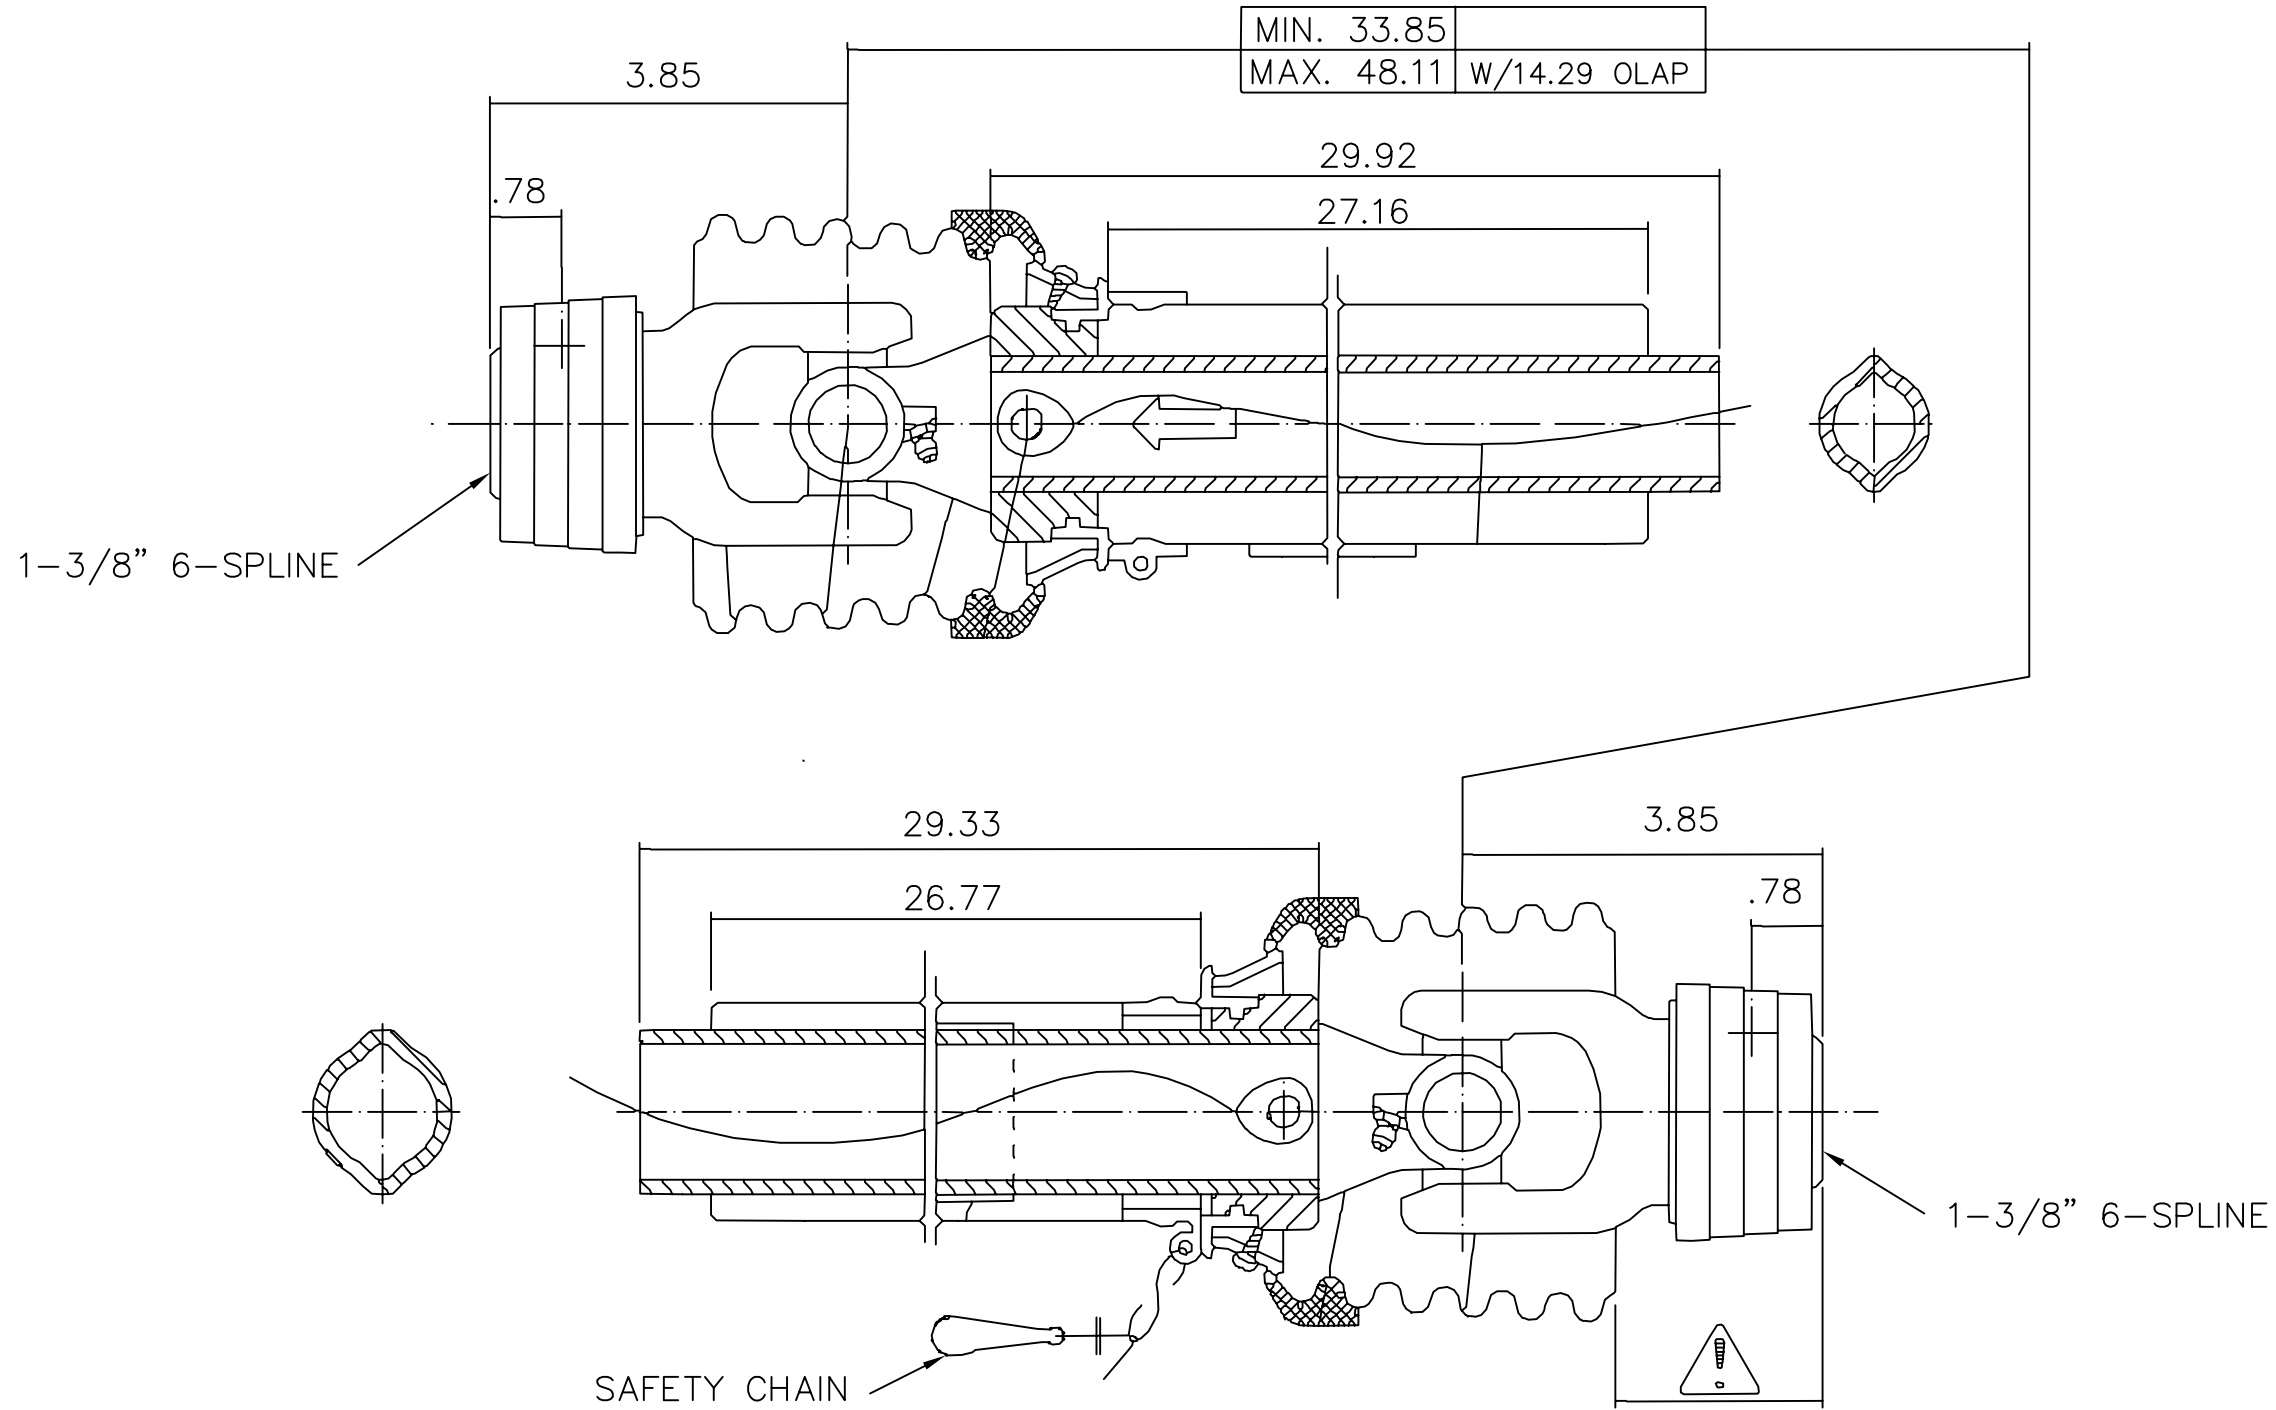

SA11310-100

FITS MODEL 15PTOS

USED WITH TRAILER ONLY

SPECIFICATIONS:
 OPERATING SPEED: 515 RPM
 GEN END CONNECTION: 1-3/8" 6-SPLINE
 TRACTOR END CONN: 1-3/8" 6-SPLINE
 SHAFT POWER RATING: 43 HP

THIS DRAWING CONTAINS PROPRIETARY INFORMATION BELONGING TO WINPOWER, UNAUTHORIZED USE IS PROHIBITED.	DRAWN BY	DATE	CH'KD BY	DATE	APP'D BY	DATE	SCALE
	DJR	11/16/10					
	MATERIAL:						
	FINISH	TITLE					
ASS'Y	T-BAR SPEC SHEET						
MODEL	15PTOS						
					PART NO.		
					SA11310-100		