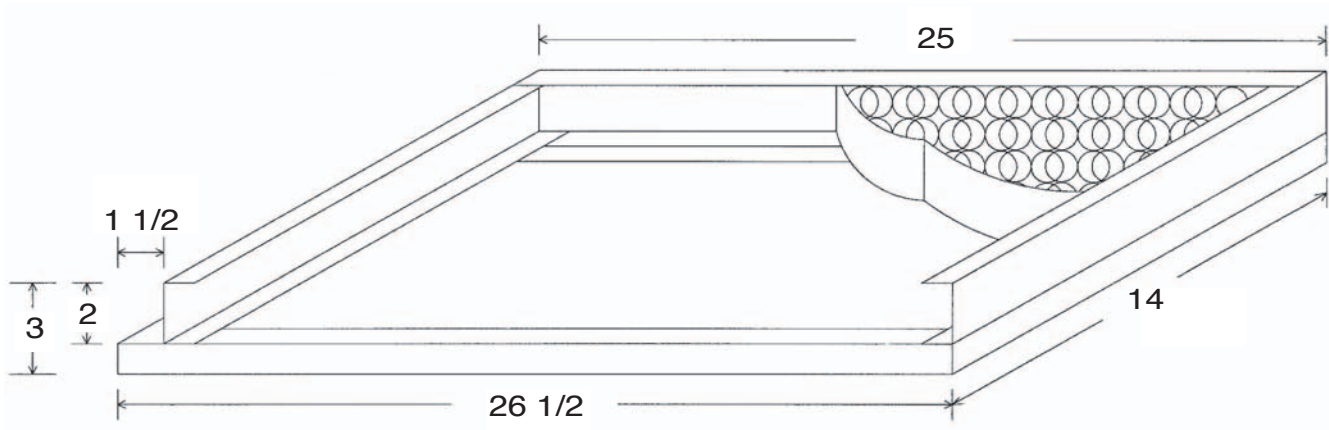

**DOWNFLOW FILTER RACK
FOR GOODMAN / AMANA GPG- ,APG- 024-060
PACKAGE UNIT**

PGFR101/102/103

Filter Size 14 X 25 X 2

Note:
PGFR cannot be used with downflow economizers.