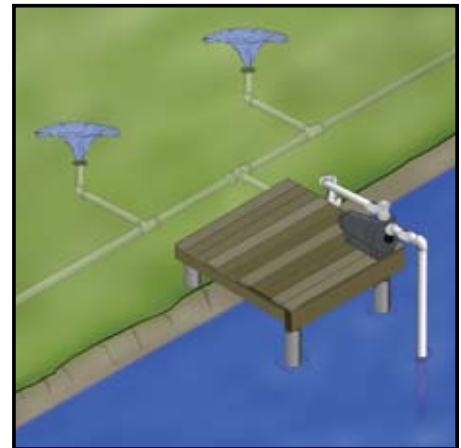

Lawn Sprinkler Pumps - Cast Iron

Little Giant lawn sprinkler pumps are uniquely designed for proper lawn and garden saturation where alternate water sources are available such as ponds, lakes and wells. These pumps may be used for a variety of applications including irrigation, lawn sprinkler systems, gardens and general purpose water transfer.

- **Lawn and garden cast iron sprinkler pump**
Ideal for lawn sprinkler systems, garden irrigation, and recirculating large volumes of water
- **Heavy-duty cast iron construction**
For years of service and reliability
- **115/230 volt heavy-duty A. O. Smith motor**
Voltage selector for simple connection to existing power source
- **Self-priming design**
No additional priming required after initial fill
- **Engineered pump housing and hydraulics**
For high performance, efficiency and quiet operation

LS20C

Item No. 14942122

LS15C

Item No. 14942121

Model	HP	Intake	Discharge	Volts	Max PSI	Depth To Water	Discharge Pressure (PSI)			
							10	20	30	40
							Gallons Per Minute			
LS20C	2	2" NPT	1-1/2" NPT	115/230	48	5'	89	75	60	36
LS15C	1-1/2	2" NPT	1-1/2" NPT	115/230	44	5'	71	60	44	15