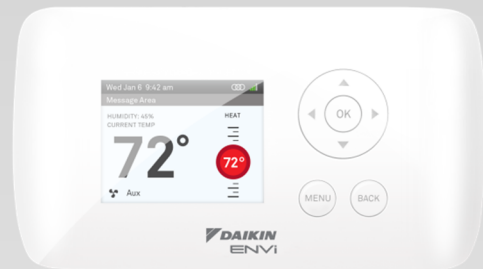

Daikin ENVi Intelligent Thermostat

DACA-TS1-1

The Daikin ENVi Intelligent Thermostat is the newest addition to Daikin's residential controls offering. The wall mounted controller features a backlit LCD display and easy to understand menu items to be used where the BRC944 wired remote controller is applicable.

Can be used with:

- Single Split System
- Multi-Split System (2 to 8 ports)
- SkyAir FTXS Indoor Units

Applicable indoor unit models:

- FTXS, FTXN (09/12 requires KRP980B1 interface adapter), CTXS, FDXS and CDXS

Function

- Cool, Heat, and Auto modes with dual setpoints.
- Weekly scheduling.
- Setback control.
- Optimum start.
- Hold, Quick save, and Vacation settings.
- Fan On/Auto, Fan speed, and Louver direction.
- Error code with plain text explanation.
- WiFi enabled.
- Dealer Web Portal.
- Aux heater control.

Display

- Standard display.
- Room temperature/relative humidity display.
- Outdoor temperature and weather forecast.

Other

- Backlit
- Fahrenheit/Celsius selectable.
- Current operation status.
- Room temperature sensor.