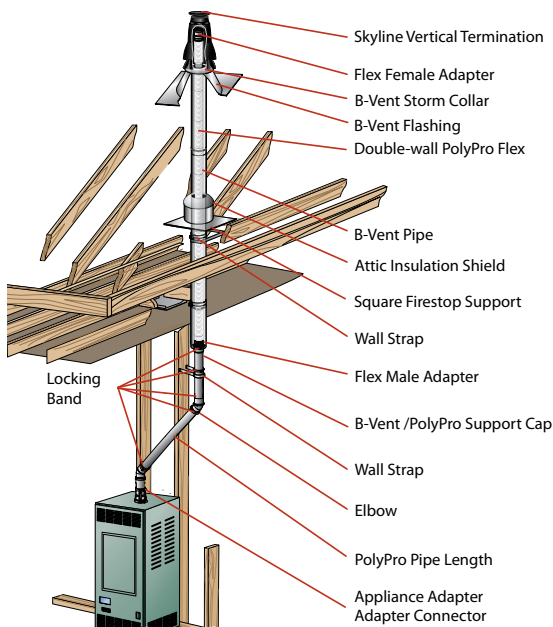

Horizontal Twin Pipe Elbow Termination

Twin Pipe with Concentric Termination

Horizontal Twin Pipe Concentric

Horizontal Twin Pipe Below Grade

Flex Through B vent as a Chase

Flex Through Chimney w/Air Intake

See PolyPro Flex section for information on how to create your own air intake kit.