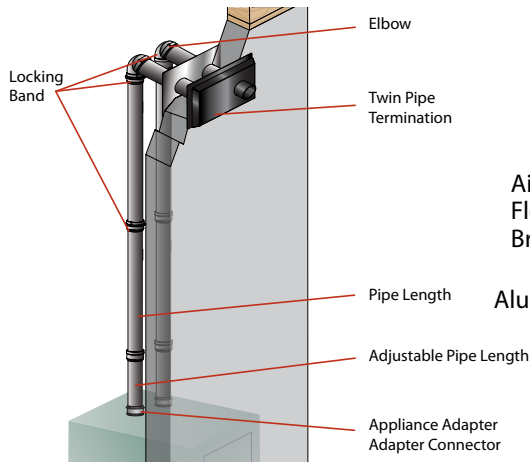

Horizontal Twin Pipe Elbow Termination

Twin Pipe with Concentric Termination

Horizontal Twin Pipe Concentric

Horizontal Twin Pipe Below Grade

Flex Through B vent as a Chase

Flex Through Chimney w/Air Intake

See PolyPro Flex section for information on how to create your own air intake kit.