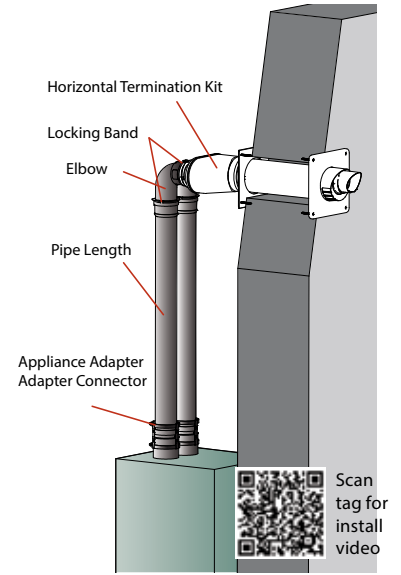

Horizontal Twin Pipe Elbow Termination

Twin Pipe with Concentric Termination

Horizontal Twin Pipe Concentric

Horizontal Twin Pipe Below Grade

Flex Through B vent as a Chase

Flex Through Chimney w/Air Intake