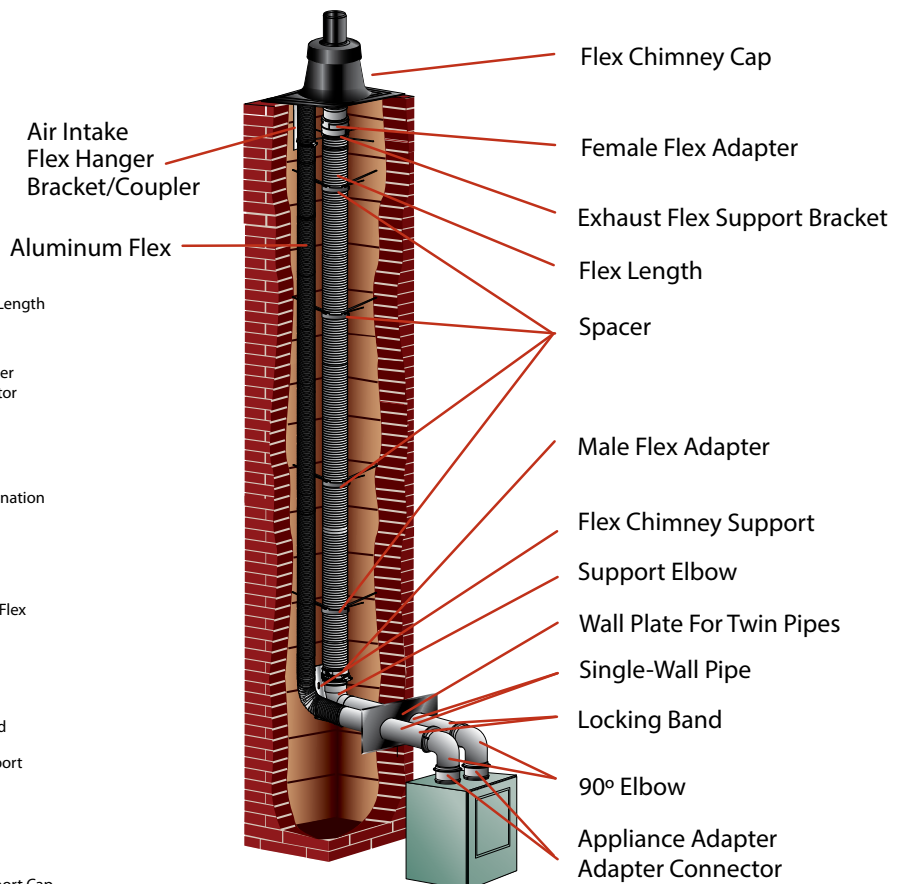

Horizontal Twin Pipe Elbow Termination

Twin Pipe with Concentric Termination

Horizontal Twin Pipe Concentric

Horizontal Twin Pipe Below Grade

Flex Through B vent as a Chase

Flex Through Chimney w/Air Intake

See PolyPro Flex section for information on how to create your own air intake kit.