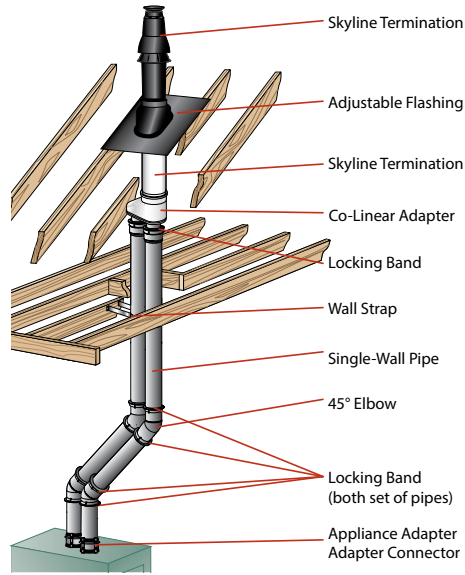

Horizontal Twin Pipe Elbow Termination

Twin Pipe with Concentric Termination

Horizontal Twin Pipe Concentric

Horizontal Twin Pipe Below Grade

Flex Through B vent as a Chase

Flex Through Chimney w/Air Intake

See PolyPro Flex section for information on how to create your own air intake kit.