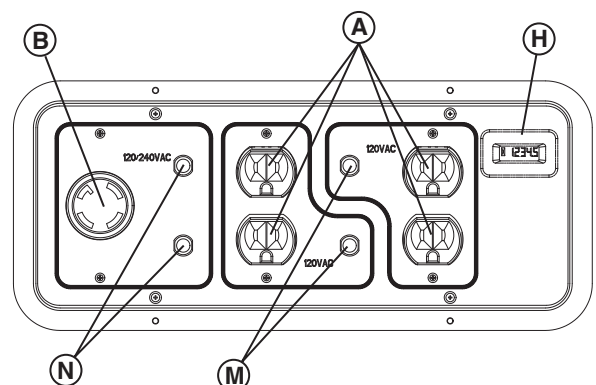

customer connections

Outlets

A	(4) 5-20R 120V
B	L14-30R Twist-Lock 120/240V

Circuit Breakers

M	(2) 20A
N	(2) 30A

Other Features

H	Hour Meter with Maintenance Reset
----------	-----------------------------------

GP6500

specifications

Product Series	GP6500
Model	5623-0
Configuration/Emissions	49-State
A/C Rated Output Watts:	6500
A/C Maximum Output Watts:	8000
A/C Voltage	120/240VAC
A/C Frequency	60 Hz
Rated 120/240 VAC Amperage	27.1
Max 120/240 VAC Amperage	33.3
Engine Displacement	389cc
Engine Type	OHV
Engine RPM	3600
Recommended Oil	5W30
Lubrication Method	Splash Sump
Choke Type	Manual Lever
Fuel Shut Off	Manual Lever
Idle Control	Full Speed
Starting Method	Manual
Battery	n/a
Battery Size	n/a
Low Oil Shutdown Method	Low Level

Start Switch Type	3-Position
Switch Location	On Engine
Single-Point Lifting Eye	N/A
Fuel Gauge	Built-In
Fuel Tank Capacity (Gal)	6.6
Fuel Tank Capacity (Liters)	24.98
Run Time at 50% (Hours)	9
Cord Set	No
Handle Style	Folding Interlocked
Wheel type	9.5" Solid Wheels
Maintenance Kit	Sold Separately
Warranty - Residential	2 Year
Warranty - Commercial	1 Year

dimensions and weights

Length (L)	33.5
Width (W)	26.5
Height (H)	27.5
Extended Length (EL)	47
Carton Length	35.5
Carton Width	26.5
Carton Height	27.5
Unit Weight (lbs)	172
Shipping Weight (lbs)	185