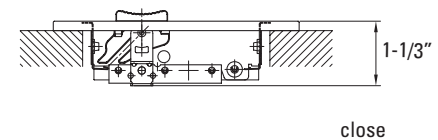

SIZE AVAILABILITY

HEIGHT	LENGTH								
	6	8	10	12	14	16	18	20	24
4	X	X	X	X	X				
5			X	X					
6	X	X	X	X	X	X	X	X	X
8		X	X	X	X	X	X	X	X
10			X		X				
12				X					

Warranty

1-year limited warranty.