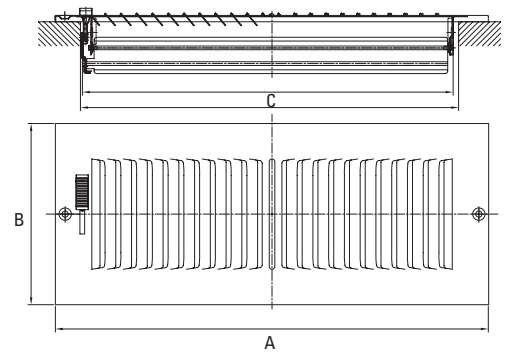

# STAMPED STEEL SIDEWALL/CEILING REGISTER 2-WAY

## Product Attributes

- All steel welded construction
- 1/2" spaced fins at 40 degrees
- For both sidewall and ceiling applications
- Ideal for shallow duct installation
- Two-way air pattern
- Integral multi-shutter damper
- Screws included
- Available in white

## Specifications

Item No.	Size	Color	A	B	C	D
PS2WWUP	6x4	White	7.75"	5.75"	5.9"	3.7"
PS2WWUU	6x6	White	7.75"	7.75"	5.9"	5.63"
PS2WWXP	8x4	White	9.75"	5.75"	7.9"	3.7"
PS2WWXU	8x6	White	9.75"	7.75"	7.9"	5.63"
PS2WWXX	8x8	White	9.75"	9.75"	7.9"	7.63"
PS2WW10P	10x4	White	11.75"	5.75"	9.9"	3.7"
PS2WW10S	10x5	White	11.75"	6.75"	9.9"	4.63"
PS2WW10U	10x6	White	11.75"	7.75"	9.9"	5.63"
PS2WW10X	10x8	White	11.75"	9.75"	9.9"	7.63"
PS2WW1010	10x10	White	11.75"	11.75"	9.9"	9.67"
PS2WW12P	12x4	White	13.75"	5.75"	11.9"	3.7"
PS2WW12S	12x5	White	13.75"	6.75"	11.9"	4.63"
PS2WW12U	12x6	White	13.75"	7.75"	11.9"	5.63"
PS2WW12X	12x8	White	13.75"	9.75"	11.9"	7.63"
PS2WW1212	12x12	White	13.75"	13.75"	11.9"	11.63"
PS2WW14P	14x4	White	15.75"	5.75"	13.9"	3.7"
PS2WW14U	14x6	White	15.75"	7.75"	13.9"	5.63"
PS2WW14X	14x8	White	15.75"	9.75"	13.9"	7.63"
PS2WW1410	14x10	White	15.75"	11.75"	13.9"	9.67"
PS2WW16U	16x6	White	17.75"	7.75"	15.9"	5.63"
PS2WW16X	16x8	White	17.75"	9.75"	15.9"	7.63"
PS2WW18U	18x6	White	19.75"	7.75"	17.9"	5.63"
PS2WW18X	18x8	White	19.75"	9.75"	17.9"	7.63"
PS2WW20U	20x6	White	21.75"	7.75"	19.9"	5.63"
PS2WW20X	20x8	White	21.75"	9.75"	19.9"	7.63"
PS2WW24U	24x6	White	25.75"	7.75"	23.9"	5.63"
PS2WW24X	24x8	White	25.75"	9.75"	23.9"	7.63"

\*horizontal dimension is first