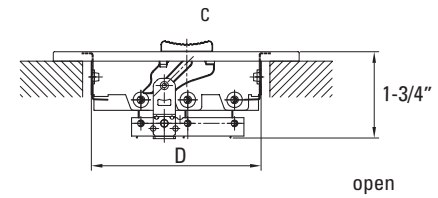

SIZE AVAILABILITY

HEIGHT	LENGTH								
	6	8	10	12	14	16	18	20	24
4	X	X	X	X	X				
5			X	X					
6	X	X	X	X	X	X	X	X	X
8		X	X	X	X	X	X	X	X
10			X		X				
12				X					

Warranty

1-year limited warranty.