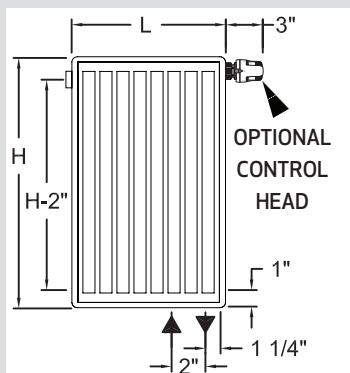

MAKING PEOPLE
WARMER

RADIATOR GROUP

ECOSTYLE PLUS STEEL PANEL RADIATORS

Type 22

Side view

Front view

Now offering an extensive range of colors. Please contact us for details.

Ecostyle Plus Panel Radiators - Double Panel Double Convector							
Product Code	Height (inch)	Width (inch)	Output (BTU/HR) @ 180°F x 68°F**	Output (BTU/HR) @ 140°F x 68°F**	Equivalent Baseboard @ 180°F	Weight (lbs)	Water Content (gal)
INT221216	12"	16"	1899	1495	3.25'	18	.25
INT221224		24"	2881	1669	4.36'	24	.55
INT221232		32"	3841	2225	5.56'	32	.74
INT221240		40"	4802	2781	7.27'	40	.92
INT221248		48"	5762	3337	9.72'	48	1.11
INT221256		56"	6722	3893	10.18'	56	1.29
INT221264		64"	7683	4450	11.63'	64	1.48
INT221624	16"	24"	3665	2113	5.53'	32	.69
INT221632		32"	4887	2817	7.38'	42	.92
INT221640		40"	6109	3521	9.23'	53	1.15
INT221648		48"	7330	4225	11.08'	64	1.39
INT221656		56"	8552	4929	12.92'	74	1.62
INT221664		64"	9774	5634	14.77'	85	1.85
INT221671		71"	10995	6338	16.62'	95	2.08
INT222016	20"	16"	2928	1680	4.41'	26	.55
INT222024		24"	4392	2520	6.62'	40	.83
INT222032		32"	5856	3359	8.83'	53	1.11
INT222040		40"	7320	4199	11.03'	66	1.38
INT222048		48"	8784	5039	13.24'	79	1.66
INT222056		56"	10248	5879	15.45'	93	1.93
INT222064		64"	11712	6719	17.66'	106	2.21
INT222416	24"	16"	3379	1929	5.08'	32	.64
INT222424		24"	5069	2894	7.63'	48	.97
INT222432		32"	6759	3859	10.17'	63	1.29
INT222440		40"	8448	4824	12.71'	79	1.61
INT222448		48"	10138	5788	15.25'	95	1.93
INT222456		56"	11827	6753	17.79'	111	2.26
INT222464		64"	13517	7718	20.33'	127	2.58
INT222471	71"	15207	8684	22.87'	143	2.90	
INT223616	36"	16"	4559	2576	6.82'	46	.95
INT223624		24"	6839	2864	10.23'	68	1.43
INT223632		32"	9118	5153	13.65'	90	1.90
INT223640		40"	11398	6441	17.06'	112	2.38
INT223648		48"	13677	7729	20.47'	135	2.85