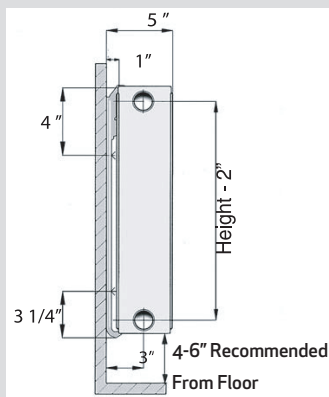

MAKING PEOPLE
WARMER

RADIATOR GROUP

ECOSTYLE PLUS STEEL PANEL RADIATORS

Type 22

Side view

Front view

Now offering an extensive range of colors. Please contact us for details.

Ecostyle Plus Panel Radiators - Double Panel Double Convector							
Product Code	Height (inch)	Width (inch)	Output (BTU/HR) @ 180°F x 68°F**	Output (BTU/HR) @ 140°F x 68°F**	Equivalent Baseboard @ 180°F	Weight (lbs)	Water Content (gal)
INT221216	12"	16"	1899	1495	3.25'	18	.25
INT221224		24"	2881	1669	4.36'	24	.55
INT221232		32"	3841	2225	5.56'	32	.74
INT221240		40"	4802	2781	7.27'	40	.92
INT221248		48"	5762	3337	9.72'	48	1.11
INT221256		56"	6722	3893	10.18'	56	1.29
INT221264		64"	7683	4450	11.63'	64	1.48
INT221624	16"	24"	3665	2113	5.53'	32	.69
INT221632		32"	4887	2817	7.38'	42	.92
INT221640		40"	6109	3521	9.23'	53	1.15
INT221648		48"	7330	4225	11.08'	64	1.39
INT221656		56"	8552	4929	12.92'	74	1.62
INT221664		64"	9774	5634	14.77'	85	1.85
INT221671		71"	10995	6338	16.62'	95	2.08
INT222016	20"	16"	2928	1680	4.41'	26	.55
INT222024		24"	4392	2520	6.62'	40	.83
INT222032		32"	5856	3359	8.83'	53	1.11
INT222040		40"	7320	4199	11.03'	66	1.38
INT222048		48"	8784	5039	13.24'	79	1.66
INT222056		56"	10248	5879	15.45'	93	1.93
INT222064		64"	11712	6719	17.66'	106	2.21
INT222416	24"	16"	3379	1929	5.08'	32	.64
INT222424		24"	5069	2894	7.63'	48	.97
INT222432		32"	6759	3859	10.17'	63	1.29
INT222440		40"	8448	4824	12.71'	79	1.61
INT222448		48"	10138	5788	15.25'	95	1.93
INT222456		56"	11827	6753	17.79'	111	2.26
INT222464		64"	13517	7718	20.33'	127	2.58
INT222471	71"	15207	8684	22.87'	143	2.90	
INT223616	36"	16"	4559	2576	6.82'	46	.95
INT223624		24"	6839	2864	10.23'	68	1.43
INT223632		32"	9118	5153	13.65'	90	1.90
INT223640		40"	11398	6441	17.06'	112	2.38
INT223648		48"	13677	7729	20.47'	135	2.85