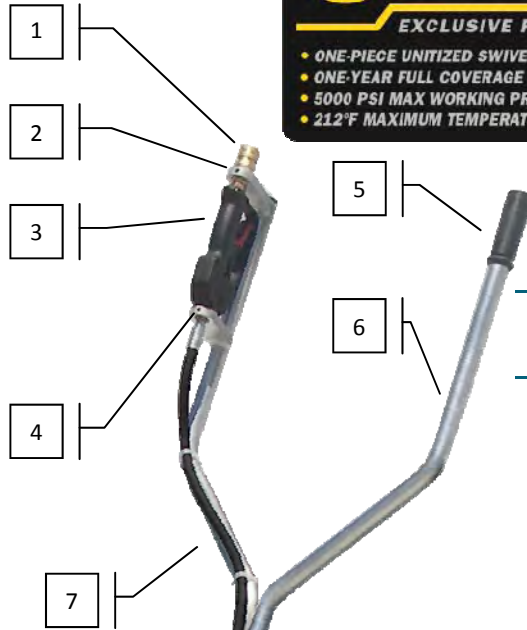

WHISPER PRO 3600 MAXIMA 36 (WP-3600)

WHISPER PRO WHISPER
Platinum Series

EXCLUSIVE FEATURES

- ONE-PIECE UNITIZED SWIVEL CARTRIDGE
- ONE-YEAR FULL COVERAGE WARRANTY
- 5000 PSI MAX WORKING PRESSURE
- 212°F MAXIMUM TEMPERATURE

Diagram Number	Part Number	Part Description	Quantity
1	D10004	Male Socket	1
2	WW-105	Reducer	1
3	200 601 610	Trigger Gun	1
4	WW-108	Set Screw	2
5	WW-109	Grip	1
6	WW-110	Handle	1
7	WW-150	Hose	1
8	WW-120	Ring	3
9	WW-121	Clevis Pin	3
10	MAX636	Cover	1
11	WW-122B	Handle Base	2
12	MAX627	Brush	1
13	UC414WW	Wheel Assembly	4
14	D10008	Female Plug	1
15	D10004	Male Socket	1
16	UC413WW	Wheel Bracket	4
17	WW-3116	Rivet & Clip Set	14
18	MAX635	Spraybar	1
19	MAX601	Spray Tips—40025	2
20	WW-400	Reducer	1
Optional	MAX635-4	4 Tip Spray Bar	

(Parts 18, 19, 20 not shown)

Instant Quick-Change Replacement Cartridge

Diagram Number	Part Number	Part Description	Quantity
1	WW-311	Replacement Cartridge	1
2	WW-131	Main Seal	1
3	WW-130	Static O-Ring	1
4	UC232	Upper Gland Plate	1
5	WW-133	Secondary Seal	1
6	WW-134	Static O-Ring	1
7	UC232L	Lower Gland Plate	1
8	WW-136	Rotor Shaft	1
9	WW-137	Snap Ring	2
10	WW138	Bearing	2
11	WW-142	Quad Seal	1