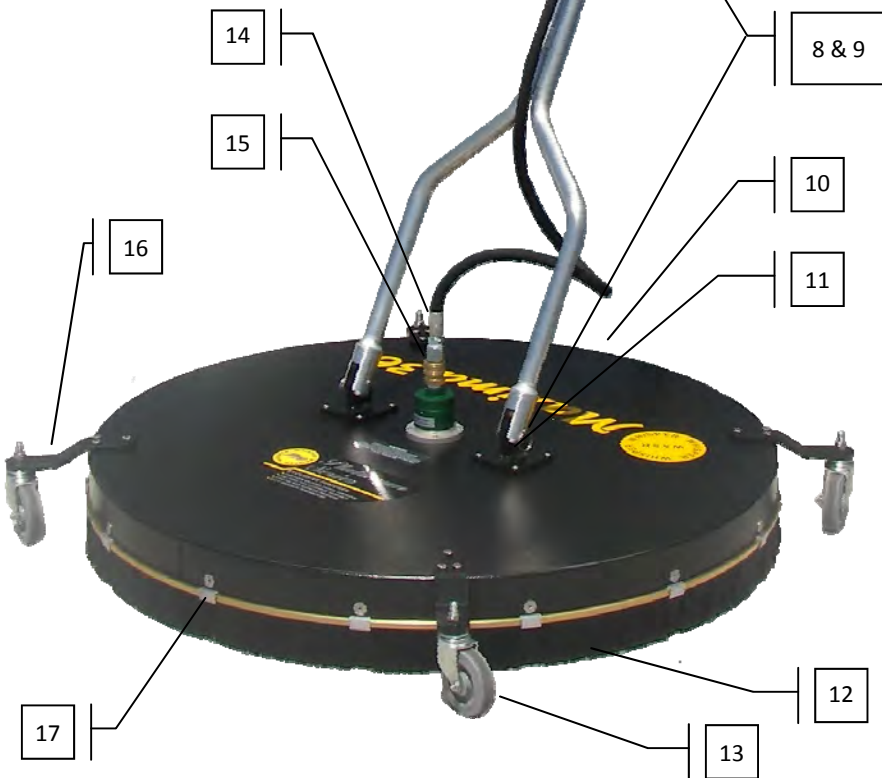

WHISPER PRO 3600 MAXIMA 36 (WP-3600)

WHISPER PRO WHISPER
Platinum Series

EXCLUSIVE FEATURES

- ONE-PIECE UNITIZED SWIVEL CARTRIDGE
- ONE-YEAR FULL COVERAGE WARRANTY
- 5000 PSI MAX WORKING PRESSURE
- 212°F MAXIMUM TEMPERATURE

Diagram Number	Part Number	Part Description	Quantity
1	D10004	Male Socket	1
2	WW-105	Reducer	1
3	200 601 610	Trigger Gun	1
4	WW-108	Set Screw	2
5	WW-109	Grip	1
6	WW-110	Handle	1
7	WW-150	Hose	1
8	WW-120	Ring	3
9	WW-121	Clevis Pin	3
10	MAX636	Cover	1
11	WW-122B	Handle Base	2
12	MAX627	Brush	1
13	UC414WW	Wheel Assembly	4
14	D10008	Female Plug	1
15	D10004	Male Socket	1
16	UC413WW	Wheel Bracket	4
17	WW-3116	Rivet & Clip Set	14
18	MAX635	Spraybar	1
19	MAX601	Spray Tips—40025	2
20	WW-400	Reducer	1
Optional	MAX635-4	4 Tip Spray Bar	

(Parts 18, 19, 20 not shown)

Instant Quick-Change Replacement Cartridge

Diagram Number	Part Number	Part Description	Quantity
1	WW-311	Replacement Cartridge	1
2	WW-131	Main Seal	1
3	WW-130	Static O-Ring	1
4	UC232	Upper Gland Plate	1
5	WW-133	Secondary Seal	1
6	WW-134	Static O-Ring	1
7	UC232L	Lower Gland Plate	1
8	WW-136	Rotor Shaft	1
9	WW-137	Snap Ring	2
10	WW138	Bearing	2
11	WW-142	Quad Seal	1