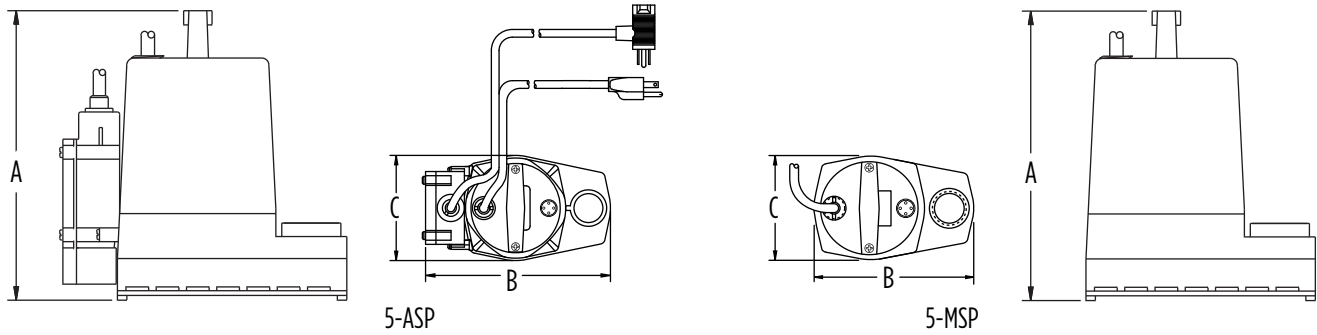

SERIES SPECIFICATIONS

Volts	Hz	Amps		Watts	Performance (GPH @ Height in Feet)					Shut-Off (ft)	PSI
		FLA	Start		1'	3'	5'	10'	20'		
115	60	5	6.4	380	1200	1170	1100	1000	520	26.3'	11.4
230	60	2.5	3.2	380	1200	1170	1100	1000	520	26.3'	11.4

Item No.	Model	HP	Volts	Switch Type/ Operation	On Level	Off Level	Cord	Weight
505300	5-ASP	1/6	115	Piggyback Diaphragm	6" - 9" 15.2 cm - 23 cm	1" - 4" 2.5 cm - 10 cm	10' 3 m	9 lbs 4.08 Kg
505350	5-ASP-LL	1/6	115	Piggyback Diaphragm	2" - 3" 5 cm - 7.6 cm	0.5" - 1.5" 1.27 cm - 3.8 cm	18' 5.5 m	10.25 lbs 4.65 Kg
505400	5-ASP-FS	1/6	115	Integral Float Switch	10" - 12" 24.5 cm - 30.5 cm	2" - 4" 5.1 cm - 10.2 cm	10' 3 m	9 lbs 4.08 Kg
505486	5-MSPR (black pump)	1/6	115	Manual	-	-	10' 3 m	9 lbs 4.08 Kg
505000	5-MSP	1/6	115	Manual	-	-	10' 3 m	8.25 lbs 3.74 Kg
505500	5-MSP	1/6	127	Manual	-	-	10' 3 m	8.25 lbs 3.74 Kg
505025	5-MSP	1/6	115	Manual	-	-	25' 7.6 m	8.75 lbs 3.97 Kg
505176	5-MSP	1/6	115	Manual	-	-	18' 5.5 m	8.75 lbs 3.97 Kg
505202	5-MSP	1/6	230	Manual	-	-	12' 3.6 m (w/o plug)	8.25 lbs 3.74 Kg

UTILITY PUMPS

5 SERIES - 1/6 HP

ENGINEERING DATA

Model	A	B	C
5-MSP	7.78" 19.76 cm	6.1" 15.49 cm	4.13" 10.49 cm
5-ASP	7.78" 19.76 cm	7.75" 19.69 cm	4.13" 10.49 cm

PERFORMANCE DATA

CONSTRUCTION

Motor Housing	Epoxy-coated cast aluminum
Impeller Material	Nylon
Impeller Type	Semi-open
Volute	Nylon
Motor Shaft	Stainless steel
Shaft Seal	Fluoroelastomer (FKM)
Fasteners	Stainless steel
Bearings	Bronze sleeve
Power Cord	SJTW