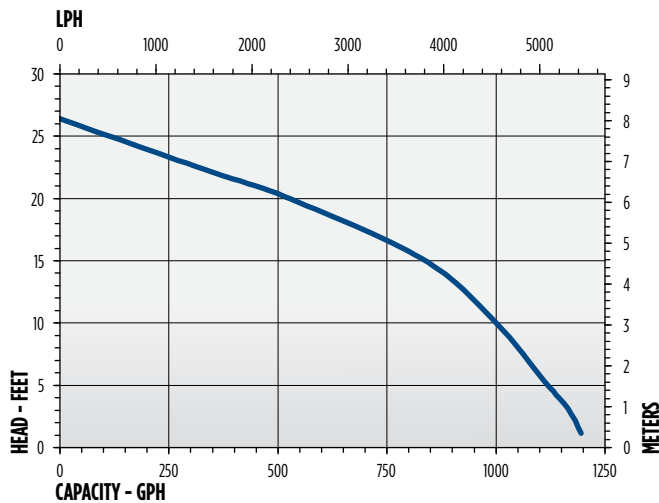

SERIES SPECIFICATIONS

Volts	Hz	Amps		Watts	Performance (GPH @ Height in Feet)					Shut-Off (ft)	PSI
		FLA	Start		1'	3'	5'	10'	20'		
115	60	5	6.4	380	1200	1170	1100	1000	520	26.3'	11.4
230	60	2.5	3.2	380	1200	1170	1100	1000	520	26.3'	11.4

Item No.	Model	HP	Volts	Switch Type/ Operation	On Level	Off Level	Cord	Weight
505300	5-ASP	1/6	115	Piggyback Diaphragm	6" - 9" 15.2 cm - 23 cm	1" - 4" 2.5 cm - 10 cm	10' 3 m	9 lbs 4.08 Kg
505350	5-ASP-LL	1/6	115	Piggyback Diaphragm	2" - 3" 5 cm - 7.6 cm	0.5" - 1.5" 1.27 cm - 3.8 cm	18' 5.5 m	10.25 lbs 4.65 Kg
505400	5-ASP-FS	1/6	115	Integral Float Switch	10" - 12" 24.5 cm - 30.5 cm	2" - 4" 5.1 cm - 10.2 cm	10' 3 m	9 lbs 4.08 Kg
505486	5-MSPR (black pump)	1/6	115	Manual	-	-	10' 3 m	9 lbs 4.08 Kg
505000	5-MSP	1/6	115	Manual	-	-	10' 3 m	8.25 lbs 3.74 Kg
505500	5-MSP	1/6	127	Manual	-	-	10' 3 m	8.25 lbs 3.74 Kg
505025	5-MSP	1/6	115	Manual	-	-	25' 7.6 m	8.75 lbs 3.97 Kg
505176	5-MSP	1/6	115	Manual	-	-	18' 5.5 m	8.75 lbs 3.97 Kg
505202	5-MSP	1/6	230	Manual	-	-	12' 3.6 m (w/o plug)	8.25 lbs 3.74 Kg

UTILITY PUMPS

5 SERIES - 1/6 HP

ENGINEERING DATA

Model	A	B	C
5-MSP	7.78" 19.76 cm	6.1" 15.49 cm	4.13" 10.49 cm
5-ASP	7.78" 19.76 cm	7.75" 19.69 cm	4.13" 10.49 cm

PERFORMANCE DATA

CONSTRUCTION

Motor Housing	Epoxy-coated cast aluminum
Impeller Material	Nylon
Impeller Type	Semi-open
Volute	Nylon
Motor Shaft	Stainless steel
Shaft Seal	Fluoroelastomer (FKM)
Fasteners	Stainless steel
Bearings	Bronze sleeve
Power Cord	SJTW