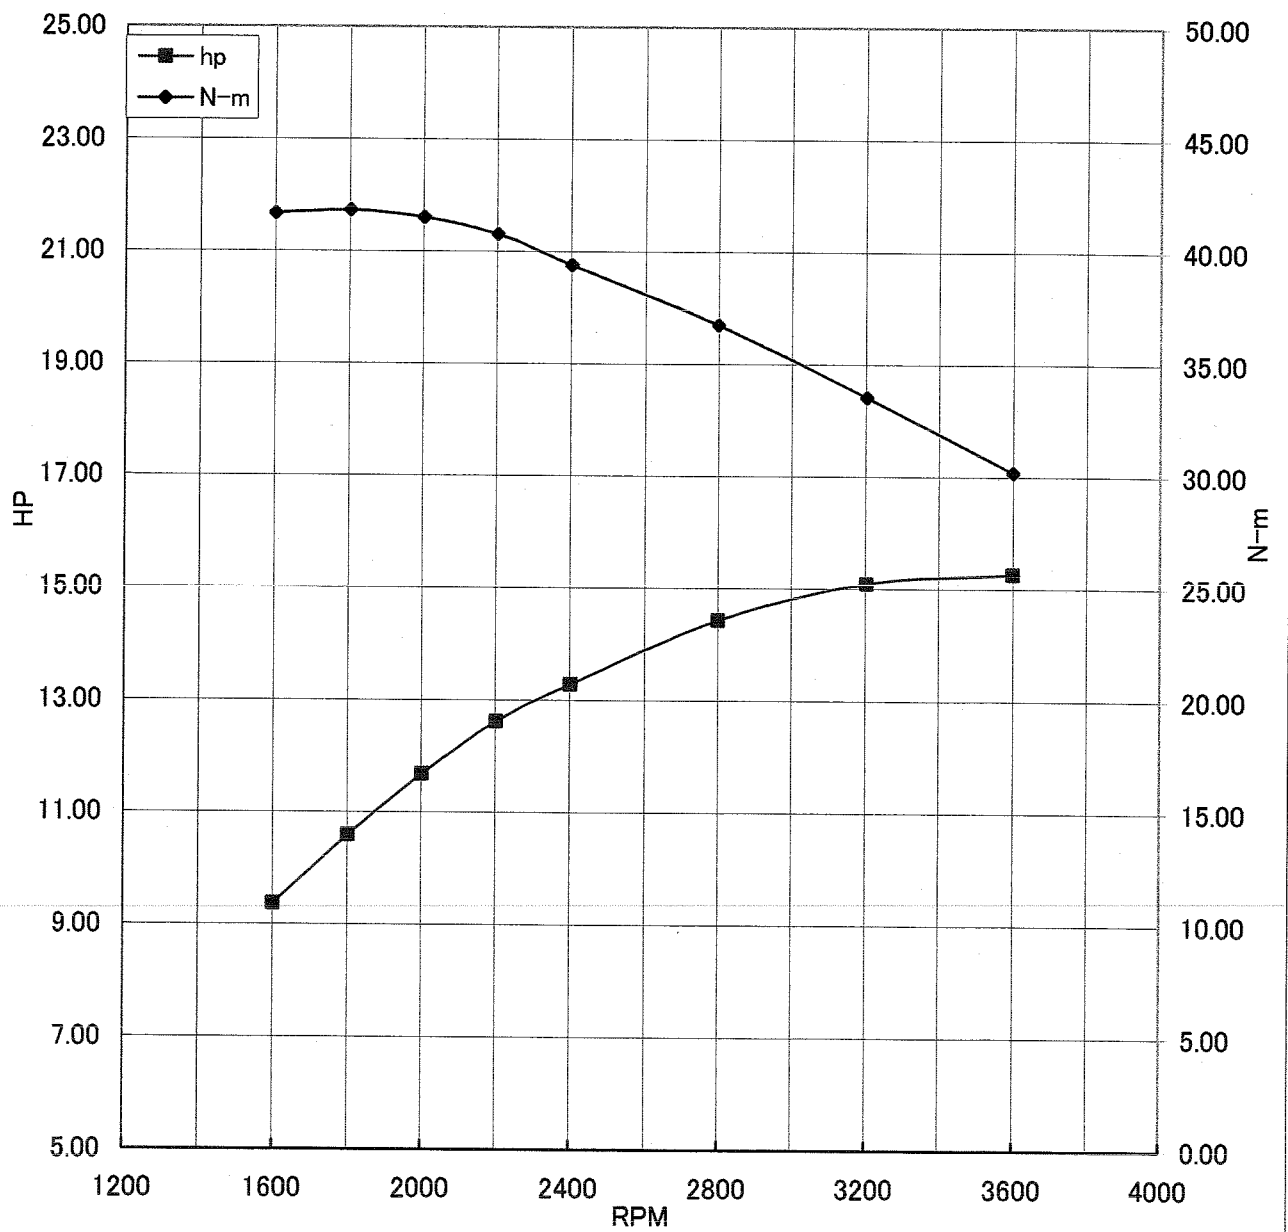

Kawasaki General Purpose Engine Gross Power Data According to SAE J1995

WOT ENGINE POWER PLOT

Kawasaki General purpose engine

Engine model/version : FS481V/BS00  
Engine serial number : A04058  
Test/run number : 274

# Kawasaki General Purpose Engine Gross Power Data According to SAE J1995

## WOT ENGINE POWER PLOT