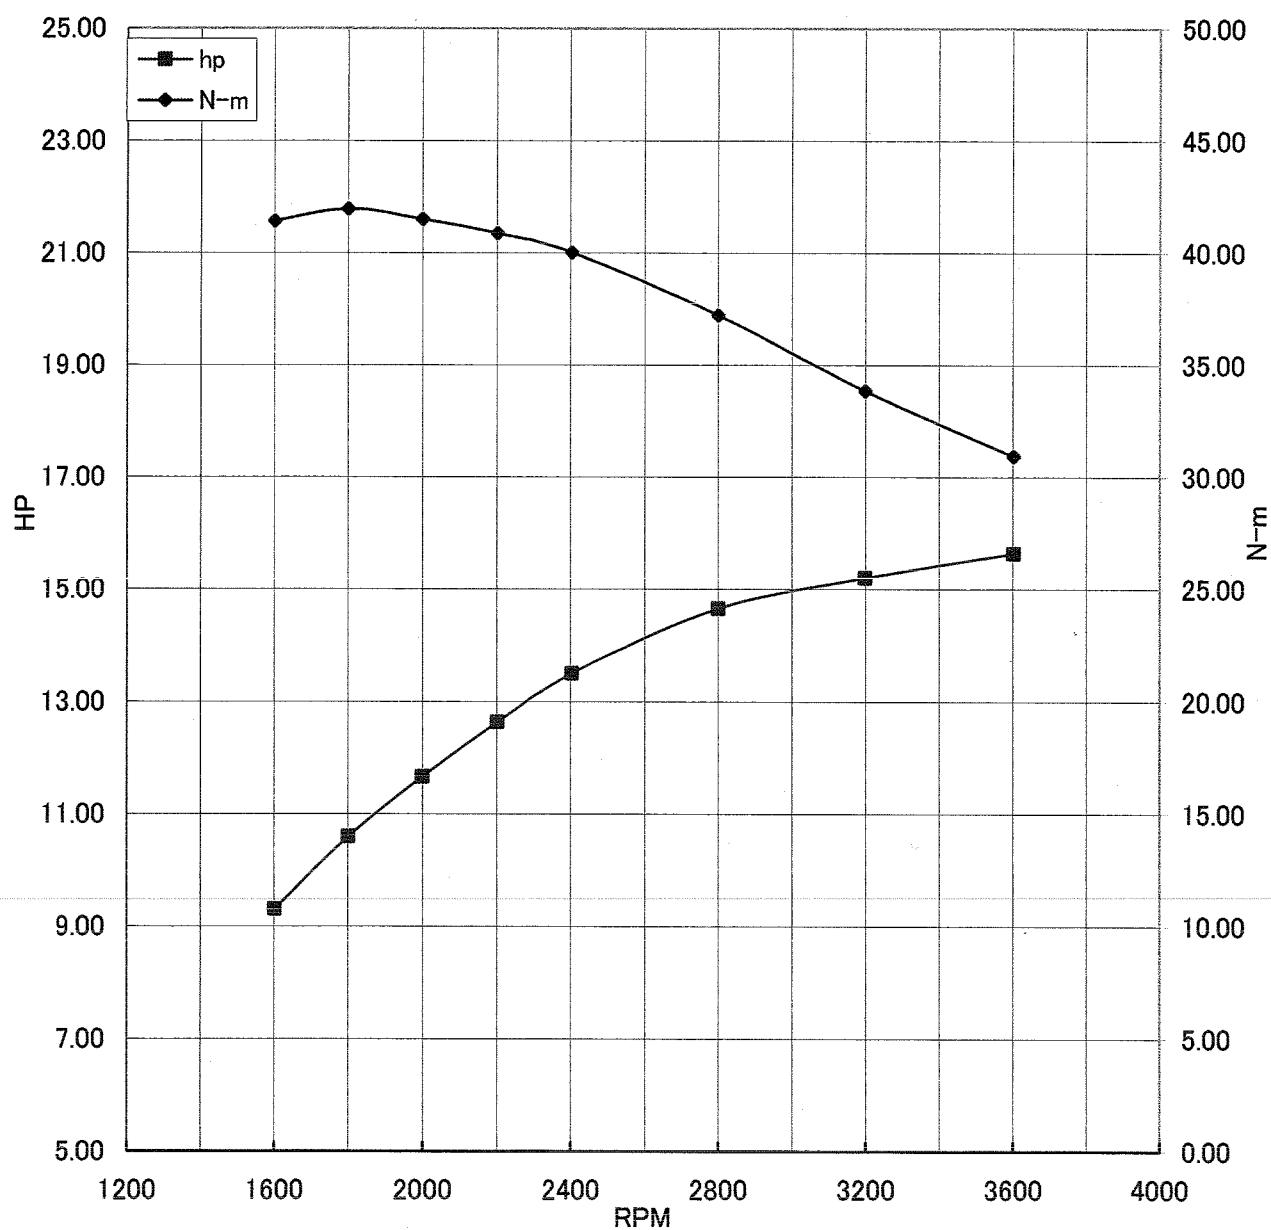

Kawasaki General Purpose Engine Gross Power Data According to SAE J1995

WOT ENGINE POWER PLOT

Kawasaki General purpose engine

Engine model/version : FS481V/BS00
Engine serial number : A04058
Test/run number : 275