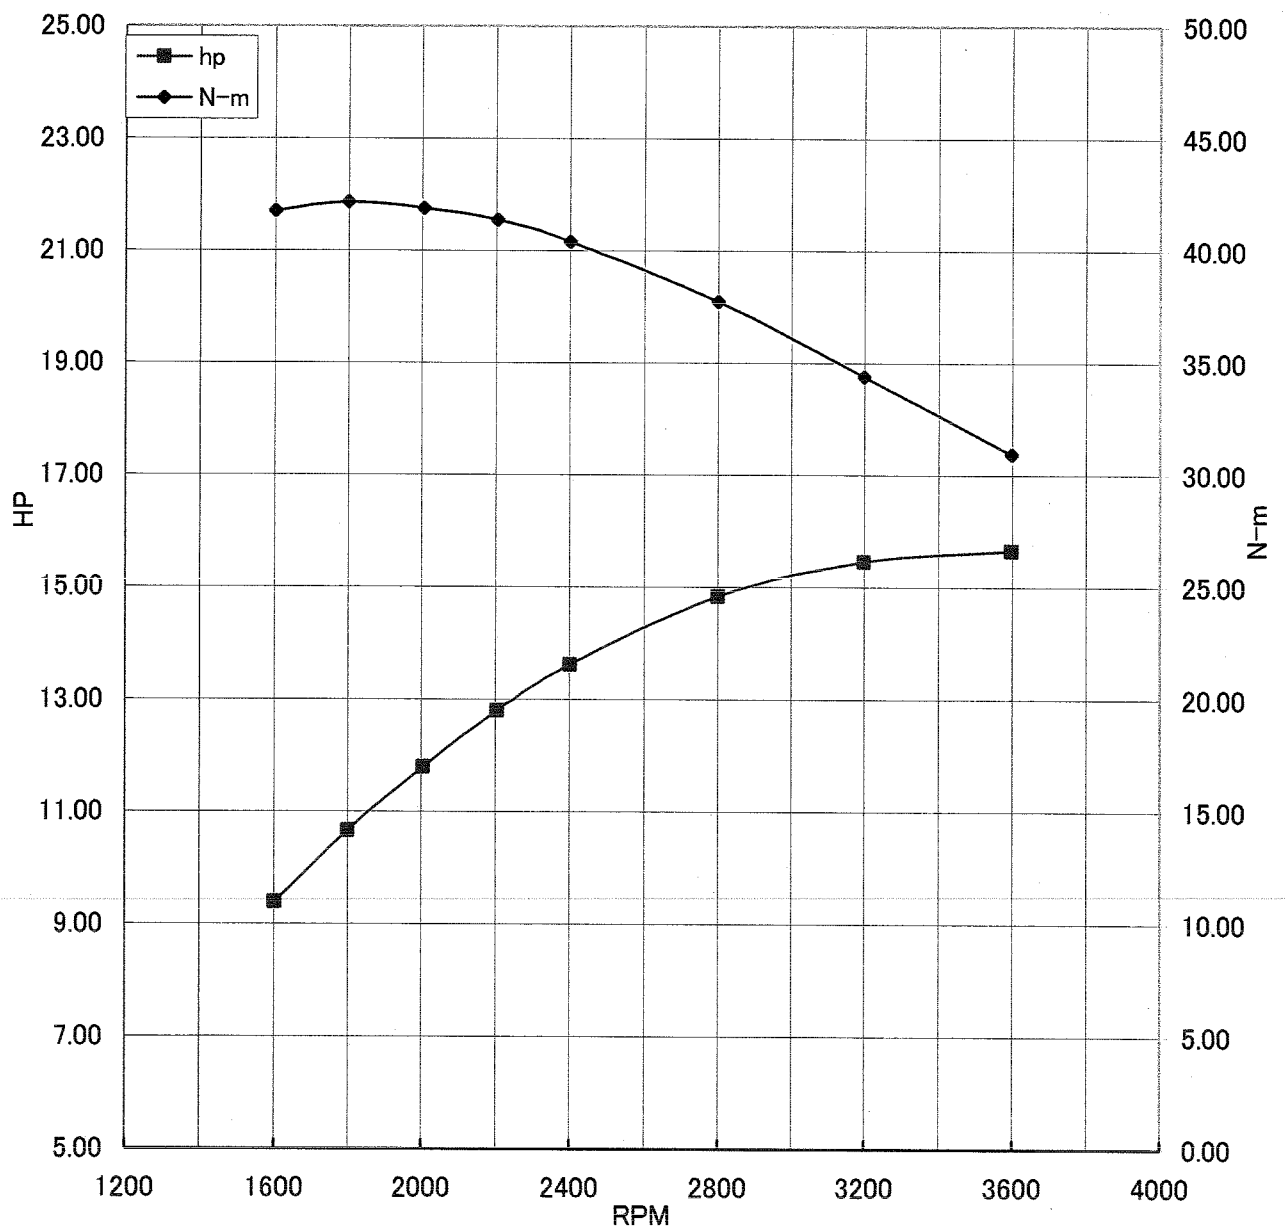

Kawasaki General Purpose Engine Gross Power Data According to SAE J1995

WOT ENGINE POWER PLOT

Kawasaki General purpose engine

Engine model/version : FS481V/BS00
Engine serial number : A04058
Test/run number : 276