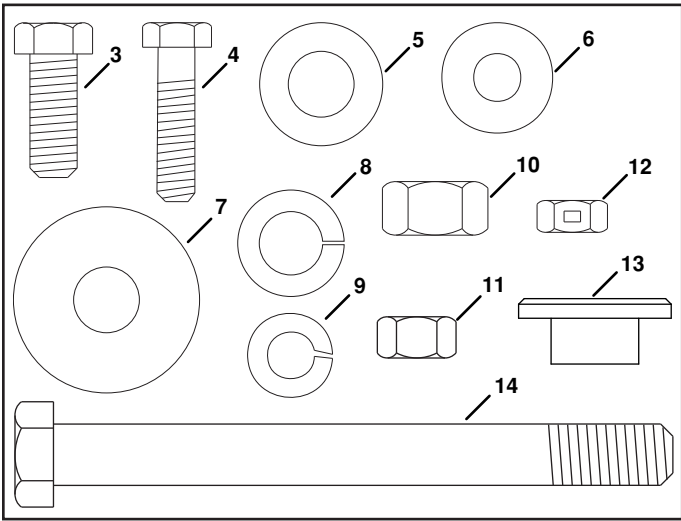

CARTON CONTENTS

HARDWARE PACKAGE

REF	QTY	PART NO	DESCRIPTION
1	1	577 10 72-01	Weight Bracket
2	2	577 10 73-01	Weight Bracket Arm
3	6	506 62 49-01	Hex Bolt, 3/8-16 x 1"
4	2	531 00 81-17	Hex Bolt, 5/16-18 x 1-1/4"
5	2	501 33 45-01	Washer, .1/2" x 1" O.D.
6	2	522 77 03-01	Washer, 5/16"
7	2	501 33 20-01	Washer, 1/2" x 1-1/2" O.D.
8	2	531 00 27-33	Lock Washer, 1/2"
9	6	577 15 71-01	Lock Washer, 3/8"
10	2	531 00 46-61	Nex Nut, 1/2-13
11	6	531 00 46-64	Hex Nut, 3/8-16
12	2	531 00 76-16	Lock Nut, 5/16-18
13	2	577 15 72-01	Step Bushing
14	2	577 15 73-01	Hex Bolt, 1/2-13 x 5-1/2"