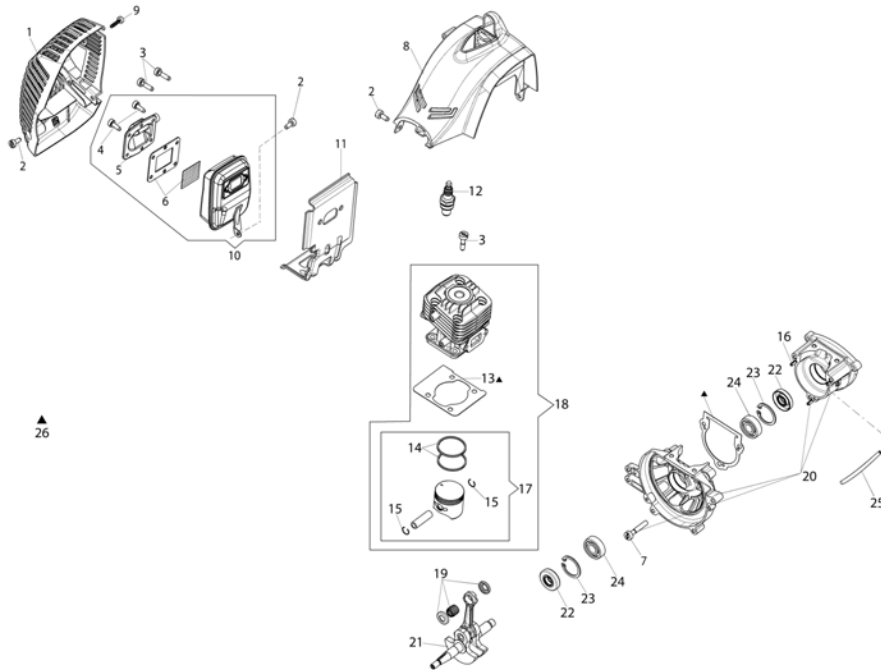

DS 2400 S (EPA 3) Brushcutter - Engine

DS 2400 S (EPA 3) Brushcutter - Engine

Ref.Nu	Qty	Part number	Description	Validity from	Validity till	Notes	Bulletin
1	1	61370016AR	Guard			Grigio; Grey	
2	4	3891037R	Screw				
3	6	3891047R	Screw				
4	6	3891009R	Screw				
5	1	58070143R	Cover				
6	1	61370276	Screen + Gasket				
7	3	3891051R	Screw				
8	1	61370189R	Cover			Rosso; Red	
9	1	3893060R	Screw				
10	1	61370015R	Compl. muffler				
11	1	61370143R	Deflector				
12	1	3055112	Spark plug				
13	1	58070011R	Gasket				
14	2	61370208R	Piston ring				
15	1	58070166R	Ring				
16	5	61280044R	Plug				
17	1	61370252	Piston assy.				
18	1	61370253	Compl. cylinder				
19	1	61370254	Set (Roller cage and washer)				
20	1	61370085R	Crankcase assy				
21	1	58070045R	Shaft				
22	2	3050042R	Ring				
23	2	3025018R	Ring				
24	2	3034007R	Bearing				
25	1	094600126	Tube				
26	1	61370255	Gasket set				

DS 2400 S (EPA 3) Brushcutter - Transmission

DS 2400 S (EPA 3) Brushcutter - Transmission

Ref.Nu	Qty	Part number	Description	Validity from	Validity till	Notes	Bulletin
1	4	3891054R	Screws				
2	1	61370183R	Clamp				
3	1	61370271	Handle			Grigio; Grey	
4	5	3893060R	Screw				
5	1	61370043R	Lever				
6	1	61370260	Lever group				
7	1	61370044R	Throttle lever				
8	1	61370269	Guard kit				
9	1	3933105	Nut				
10	1	61370045R	Tube Ø24				
11	1	61170075R	Drive shaft				
12	1	61370270	Complete handle			Grigio; Grey	
13	1	61370032R	Cable				
14	1	61370220AR	Throttle cable				
15	1	3025026	Ring				
16	1	3024009R	Ring				
17	1	3035044	Bearing				
18	1	3035043	Bearing				
19	1	61170119AR	Gear case				
20	1	3906030	Screw				
21	1	3035045R	Bearing				
22	1	3034008	Bearing				
23	1	3025018R	Ring				
24	1	61170134	Seal ring				
25	1	61170122	Shaft				
26	1	61170123	Hub				
27	1	61170124	Thrust washer				
28	1	61110074R	Guard				
29	1	61370298	Bevel gear set				
30	1	3891037R	Screw				
31	1	61370071R	Bevel gear				
32	1	3891050R	Screw				