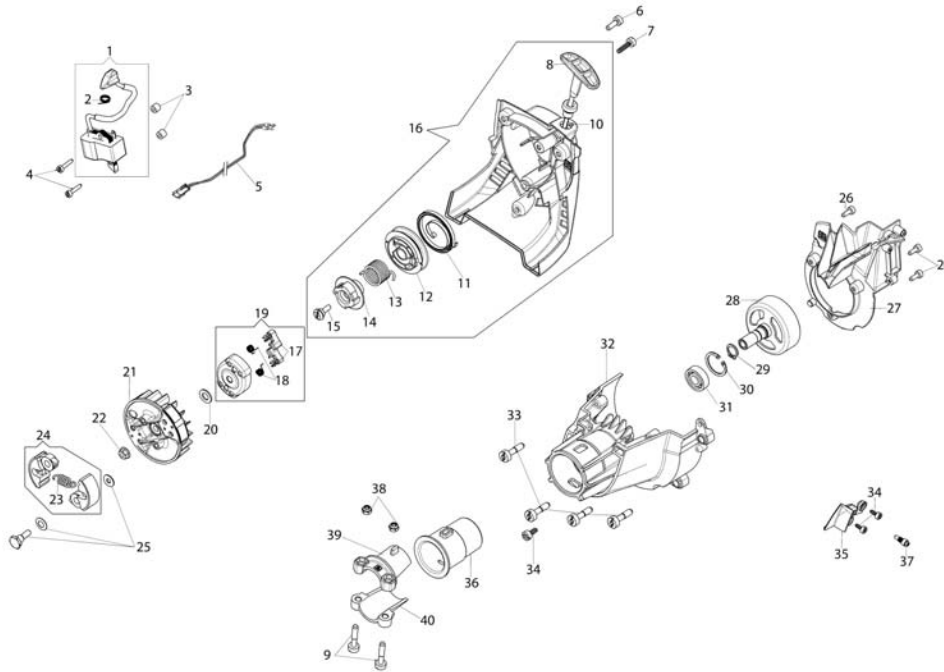

DS 2400 S (EPA 3) Brushcutter - Starter Assy and clutch

DS 2400 S (EPA 3) Brushcutter - Starter assy and clutch

Ref.Nu	Qty	Part number	Description	Validity from	Validity till	Notes	Bulletin
1	1	2501002R	Ignition coil				
2	1	50050127	Spring				
3	2	50160218	Spacer				
4	2	3891020R	Screws				
5	1	61370059R	Cable				
6	3	3891043R	Screw				
7	1	3893060R	Screw				
8	1	61370082R	Handle				
9	2	3891050R	Screw				
10	1	61370024R	Rope				
11	1	61070036R	Spring				
12	1	61370022R	Pulley				
13	1	61240059R	Spring				
14	1	61370023R	Sprocket				
15	1	50160024	Screw				
16	1	61370231R	Starter assy			Rosso; Red	
17	2	61370014R	Pawl				
18	2	61070039R	Spring				
19	1	61370013R	Clutch driver				
20	1	3064034	Washer				
21	1	58070133R	Flywheel				
22	1	004400959R	Nut				
23	1	61070090R	Spring				
24	1	61070091R	Clutch				
25	1	61370257	Kit pin+Belleville washer+spacer ring				
26	3	3891009R	Screw				
27	1	61370090R	Flange				
28	1	61170050BR	Clutch drum				
29	1	3024012	Ring				
30	1	3025019	Ring				
31	1	3035023R	Bearing				
32	1	61370079R	Starter case			Grigio; Grey	
33	4	3891046R	Screw				
34	3	3893009R	Screw				
35	1	61370091AR	Cover				
36	1	61370030R	Sleeve				
37	1	61250249R	Adjust. pin				
38	2	3914003R	Nut				
39	1	61370029R	Adaptor