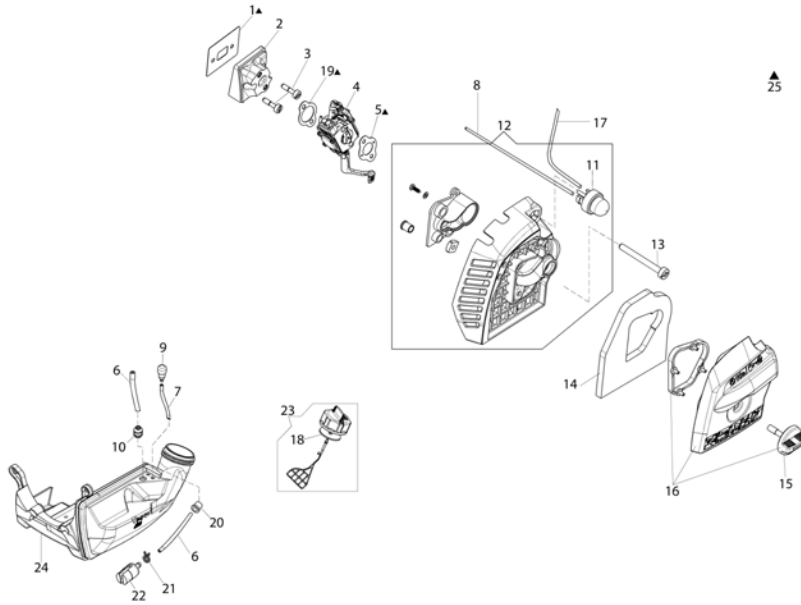

DS 2400 S (EPA 3) Brushcutter - Air filter

DS 2400 S (EPA 3) Brushcutter - Air filter

Ref.Nu	Qty	Part number	Description	Validity from	Validity till	Notes	Bulletin
1	1	58070025R	Gasket				
2	1	61370001R	Insulator				
3	2	3891046R	Screw				
4	1	2318265R	Carburetor				
5	1	56570058R	Oil seal				
6	1	61370038R	Tube				
7	1	3073001R	Breather Fule Pipe				
8	1	3073002R	Tube				
9	1	61070011AR	Breather valve				
10	1	4161211	Bush				
11	1	2318817R	Air purge				
12	1	61372008R	Filter support			Grigio; Grey	
13	2	3891063R	Screws				
14	1	61370005R	Air filter				
15	1	61370008R	Knob				
16	1	61370258	Filter cover kit			Grigio; Grey	
17	1	61370036R	Tube				
18	1	61070006R	Gasket				
19	1	61200196R	Gasket				
20	1	61110162A	Bushing				
21	1	4098377	Band				
22	1	094600450R	Fuel filter				
23	1	61372003R	Tank cap				
24	1	61370076R	Fuel tank			Rosso; Red	
25	1	61370255	Gasket set