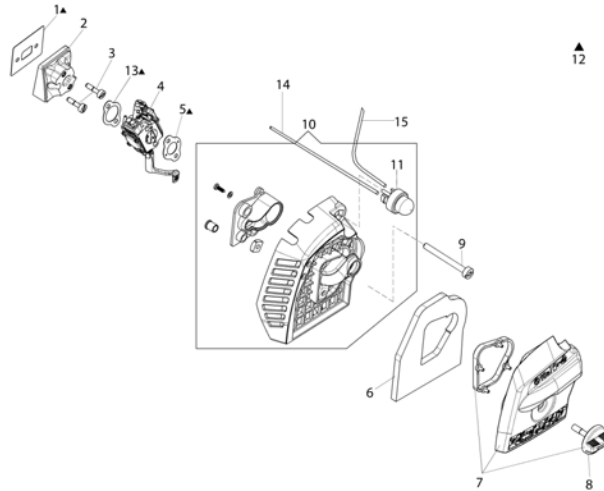

DS 2200 T (EPA 3) Brushcutter - Air filter

DS 2200 T (EPA 3) Brushcutter - Air filter

Ref.Nu	Qty	Part number	Description	Validity from	Validity till	Notes	Bulletin
1	1	58070025R	Gasket				
2	1	61370001R	Insulator				
3	2	3891046R	Screw				
4	1	2318265R	Carburetor				
5	1	56570058R	Oil seal				
6	1	61370160R	Air filter				
7	1	61370258	Filter cover kit			Grigio; Grey	
8	1	61370008R	Knob				
9	1	3891063R	Screws				
10	1	61372008R	Filter support			Grigio; Grey	
11	1	2318817R	Air purge				
12	1	61370255	Gasket set				
13	1	61200196R	Gasket				
14	1	3073002R	Tube				
15	1	61370036R	Tube