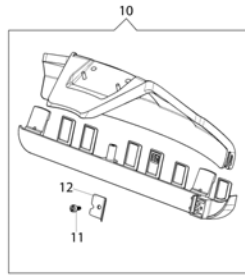

DS 2200 T (EPA 3) Brushcutter - Transmission

DS 2200 T (EPA 3) Brushcutter - Transmission

Ref.Nu	Qty	Part number	Description	Validity from	Validity till	Notes	Bulletin
1	2	3960068	Screw				
2	1	3801016R	Screw				
3	1	61040131R	Handle			Grigio; Grey	
4	1	4138361R	Spring				
5	1	4174246AR	Lever				
6	1	61370132R	Cable				
7	1	61370131R	Throttle cable				
8	1	2317032R	Switch				
9	1	4138360R	Spring				
10	1	3891037R	Screw				
11	2	3914003R	Nut				
12	1	4175126R	Handle and knob				
13	1	61040140R	Knob				
14	1	4174245CR	Throttle lever				
15	1	61370266	Compl. handle			Grigio; Grey	
16	4	3893060R	Screw				
17	1	61370268	Compl. cover			Grigio; Grey	
18	8	3801011	Screw				
19	8	3819006R	Washer				
20	1	074000183AR	Clamp				
21	1	072700264CR	Clamp				
22	2	61170072	AV-mount				
23	1	3891050R	Screw				
24	1	3891050R	Screw				
25	1	61370134R	Clamp				
26	1	61370045R	Tube Ø24				
27	1	61370048R	Drive shaft				
28	1	3025026	Ring				
29	1	3024009R	Ring				
30	1	3035044	Bearing				
31	1	3035043	Bearing				
32	1	61170119AR	Gear case				
33	1	3906030	Screw				
34	1	3035045R	Bearing				
35	1	3034008	Bearing				
36	1	3025018R	Ring				
37	1	61170134	Seal ring				
38	1	61170122	Shaft				
39	1	61170123	Hub				
40	1	61170124	Thrust washer				

Ref.Nu	Qty	Part number	Description	Validity from	Validity till	Notes	Bulletin
41	1	3933105	Nut				
42	1	61370053R	Bevel gear				
43	1	61370262	Bevel gear set				
44	1	61110074R	Guard				

DS 2200 T (EPA 3) Brushcutter - Accessories