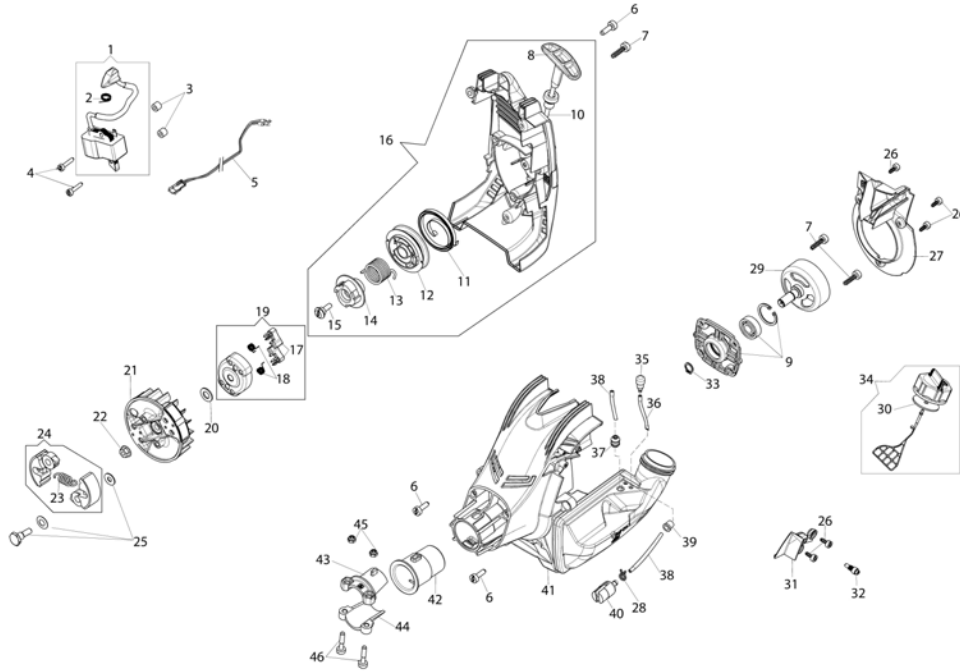

DS 2200 T (EPA 3) Brushcutter - Starter assy and fuel tank

DS 2200 T (EPA 3) Brushcutter - Starter assy and fuel tank

Ref.Nu	Qty	Part number	Description	Validity from	Validity till	Notes	Bulletin
1	1	2501002R	Ignition coil				
2	1	50050127	Spring				
3	2	50160218	Spacer				
4	2	3891018R	Screw				
5	1	61370059R	Cable				
6	7	3891043R	Screw				
7	7	3893060R	Screw				
8	1	61370082R	Handle				
9	1	61370256	Flange kit				
10	1	61370024R	Rope				
11	1	61070036R	Spring				
12	1	61370022R	Pulley				
13	1	61240059R	Spring				
14	1	61370023R	Sprocket				
15	1	50160024	Screw				
16	1	61370230R	Starter assy			Rosso; Red	
17	2	61370014R	Pawl				
18	2	61070039R	Spring				
19	1	61370013R	Clutch driver				
20	1	3064034	Washer				
21	1	58070133R	Flywheel				
22	1	004400959R	Nut				
23	1	61070090R	Spring				
24	1	61070091R	Clutch				
25	1	61370257	Kit pin+Belleville washer+spacer ring				
26	5	3893009R	Screw				
27	1	61370031R	Flange				
28	1	4098377	Band				
29	1	61370083R	Clutch drum				
30	1	61070006R	Gasket				
31	1	61370033AR	Cover				
32	1	61250249R	Adjust. pin				
33	1	3024010R	Ring				
34	1	61372003R	Tank cap				
35	1	61070011AR	Breather valve				
36	1	3073001R	Breather Fule Pipe				
37	1	4161211	Bush				
38	1	61370038R	Tube				
39	1	61110162A	Bushing