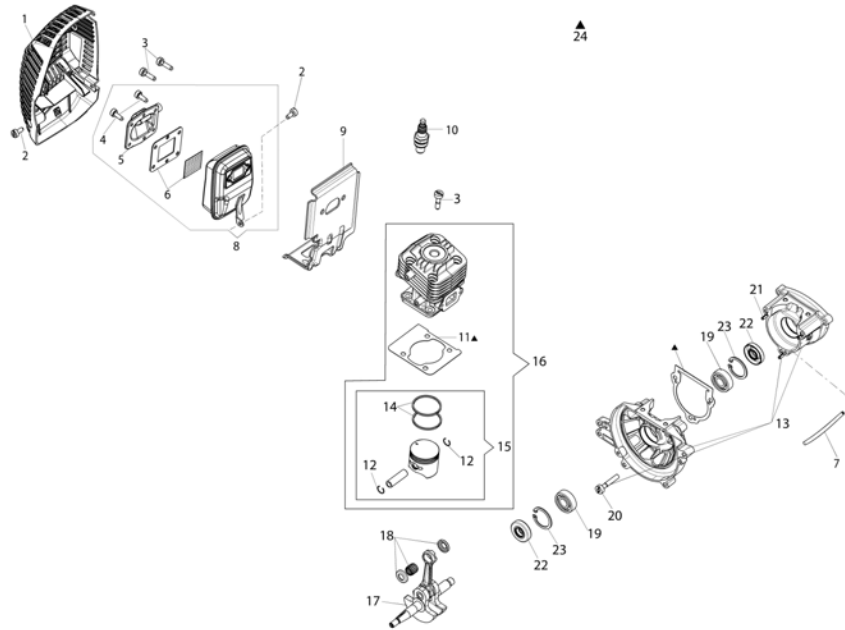

DS 2200 T (EPA 3) Brushcutter - Engine

DS 2200 T (EPA 3) Brushcutter - Engine

Ref.Nu	Qty	Part number	Description	Validity from	Validity till	Notes	Bulletin
1	1	61370016AR	Guard			Grigio; Grey	
2	3	3891037R	Screw				
3	6	3891047R	Screw				
4	6	3891009R	Screw				
5	1	58070143R	Cover				
6	1	61370276	Screen + Gasket				
7	1	094600126	Tube				
8	1	61370015R	Compl. muffler				
9	1	61370143R	Deflector				
10	1	3055112	Spark plug				
11	1	58070011R	Gasket				
12	2	58070166R	Ring				
13	1	61370085R	Crankcase assy				
14	2	61370208R	Piston ring				
15	1	61370252	Piston assy.				
16	1	61370253	Compl. cylinder				
17	1	58070045R	Shaft				
18	1	61370254	Set (Roller cage and washer)				
19	2	3034007R	Bearing				
20	3	3891051R	Screw				
20	1	58070022R	Gasket				
21	5	61280044R	Plug				
22	2	3050042R	Ring				
23	2	3025018R	Ring				
24	1	61370255	Gasket set