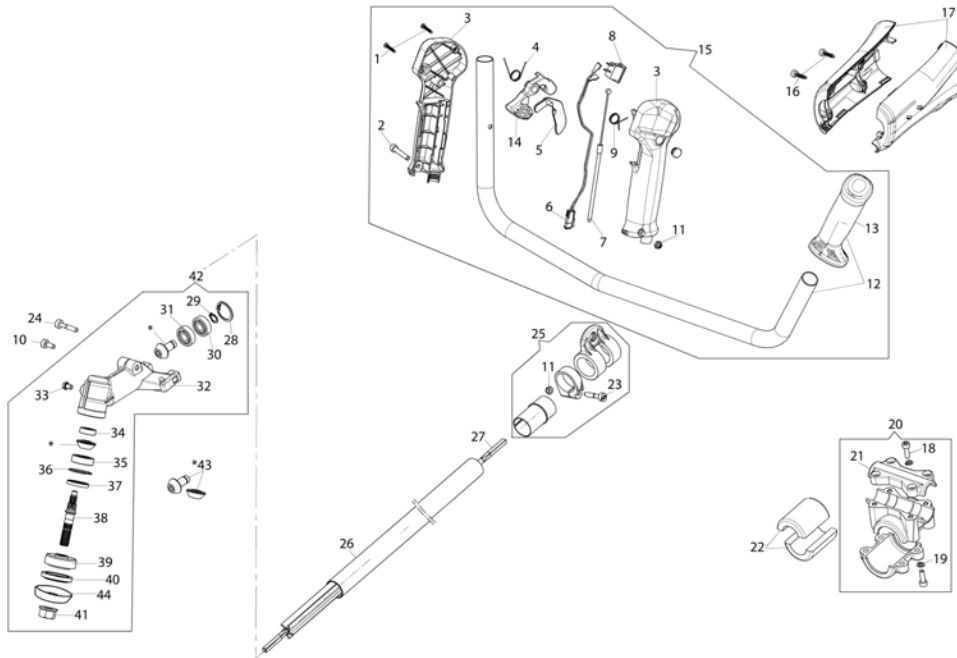

DS 2200 T (EPA 3) Brushcutter - Air filter

DS 2200 T (EPA 3) Brushcutter - Air filter

Ref.Nu	Qty	Part number	Description	Validity from	Validity till	Notes	Bulletin
1	1	58070025R	Gasket				
2	1	61370001R	Insulator				
3	2	3891046R	Screw				
4	1	2318265R	Carburetor				
5	1	56570058R	Oil seal				
6	1	61370160R	Air filter				
7	1	61370258	Filter cover kit			Grigio; Grey	
8	1	61370008R	Knob				
9	1	3891063R	Screws				
10	1	61372008R	Filter support			Grigio; Grey	
11	1	2318817R	Air purge				
12	1	61370255	Gasket set				
13	1	61200196R	Gasket				
14	1	3073002R	Tube				
15	1	61370036R	Tube				

DS 2200 T (EPA 3) Brushcutter - Transmission

DS 2200 T (EPA 3) Brushcutter - Transmission

Ref.Nu	Qty	Part number	Description	Validity from	Validity till	Notes	Bulletin
1	2	3960068	Screw				
2	1	3801016R	Screw				
3	1	61040131R	Handle			Grigio; Grey	
4	1	4138361R	Spring				
5	1	4174246AR	Lever				
6	1	61370132R	Cable				
7	1	61370131R	Throttle cable				
8	1	2317032R	Switch				
9	1	4138360R	Spring				
10	1	3891037R	Screw				
11	2	3914003R	Nut				
12	1	4175126R	Handle and knob				
13	1	61040140R	Knob				
14	1	4174245CR	Throttle lever				
15	1	61370266	Compl. handle			Grigio; Grey	
16	4	3893060R	Screw				
17	1	61370268	Compl. cover			Grigio; Grey	
18	8	3801011	Screw				
19	8	3819006R	Washer				
20	1	074000183AR	Clamp				
21	1	072700264CR	Clamp				
22	2	61170072	AV-mount				
23	1	3891050R	Screw				
24	1	3891050R	Screw				
25	1	61370134R	Clamp				
26	1	61370045R	Tube Ø24				
27	1	61370048R	Drive shaft				
28	1	3025026	Ring				
29	1	3024009R	Ring				
30	1	3035044	Bearing				
31	1	3035043	Bearing				
32	1	61170119AR	Gear case				
33	1	3906030	Screw				
34	1	3035045R	Bearing				
35	1	3034008	Bearing				
36	1	3025018R	Ring				
37	1	61170134	Seal ring				
38	1	61170122	Shaft				
39	1	61170123	Hub				
40	1	61170124	Thrust washer				