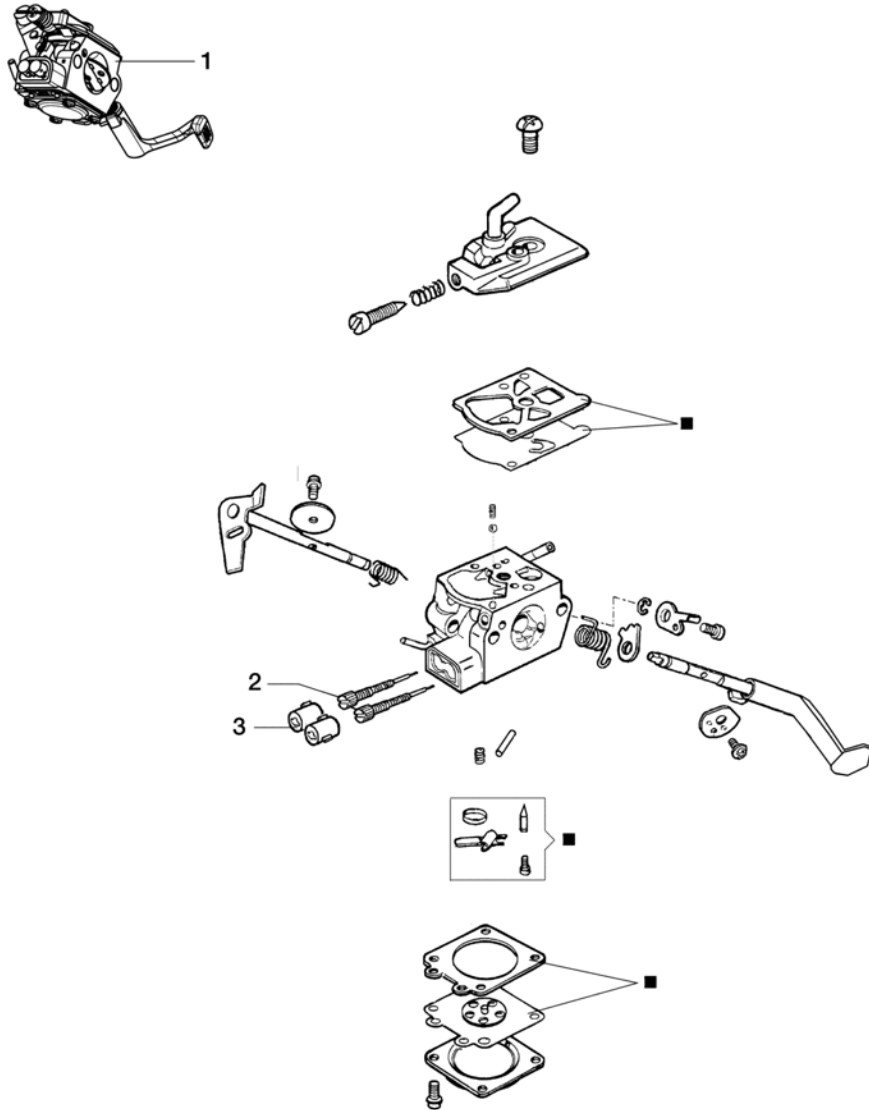

DS 2200 T (EPA 3) Brushcutter - Carburetor

■ 4 — KIT RIPARAZIONE
REPAIR KIT

DS 2200 T (EPA 3) Brushcutter - Carburetor

Ref.Nu	Qty	Part number	Description	Validity from	Validity till	Notes	Bulletin
1	1	2318265R	Carburetor				Gaznik
2	2	2318837	Adjust. screw				Sruba
3	2	2318867	Cap				Korek
4	1	2318671	Repair kit				Zestaw naprawczy