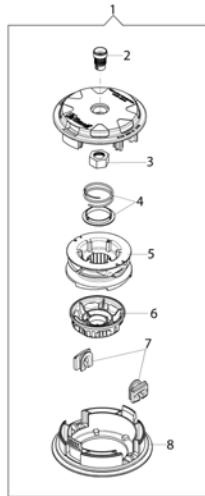

DS 2200 T (EPA 3) Brushcutter - Transmission

DS 2200 T (EPA 3) Brushcutter - Transmission

Ref.Nu	Qty	Part number	Description	Validity from	Validity till	Notes	Bulletin
1	2	3960068	Screw				
2	1	3801016R	Screw				
3	1	61040131R	Handle			Grigio; Grey	
4	1	4138361R	Spring				
5	1	4174246AR	Lever				
6	1	61370132R	Cable				
7	1	61370131R	Throttle cable				
8	1	2317032R	Switch				
9	1	4138360R	Spring				
10	1	3891037R	Screw				
11	2	3914003R	Nut				
12	1	4175126R	Handle and knob				
13	1	61040140R	Knob				
14	1	4174245CR	Throttle lever				
15	1	61370266	Compl. handle			Grigio; Grey	
16	4	3893060R	Screw				
17	1	61370268	Compl. cover			Grigio; Grey	
18	8	3801011	Screw				
19	8	3819006R	Washer				
20	1	074000183AR	Clamp				
21	1	072700264CR	Clamp				
22	2	61170072	AV-mount				
23	1	3891050R	Screw				
24	1	3891050R	Screw				
25	1	61370134R	Clamp				
26	1	61370045R	Tube Ø24				
27	1	61370048R	Drive shaft				
28	1	3025026	Ring				
29	1	3024009R	Ring				
30	1	3035044	Bearing				
31	1	3035043	Bearing				
32	1	61170119AR	Gear case				
33	1	3906030	Screw				
34	1	3035045R	Bearing				
35	1	3034008	Bearing				
36	1	3025018R	Ring				
37	1	61170134	Seal ring				
38	1	61170122	Shaft				
39	1	61170123	Hub				
40	1	61170124	Thrust washer				

Ref.Nu	Qty	Part number	Description	Validity from	Validity till	Notes	Bulletin
41	1	3933105	Nut				
42	1	61370053R	Bevel gear				
43	1	61370262	Bevel gear set				
44	1	61110074R	Guard				

DS 2200 T (EPA 3) Brushcutter - Accessories