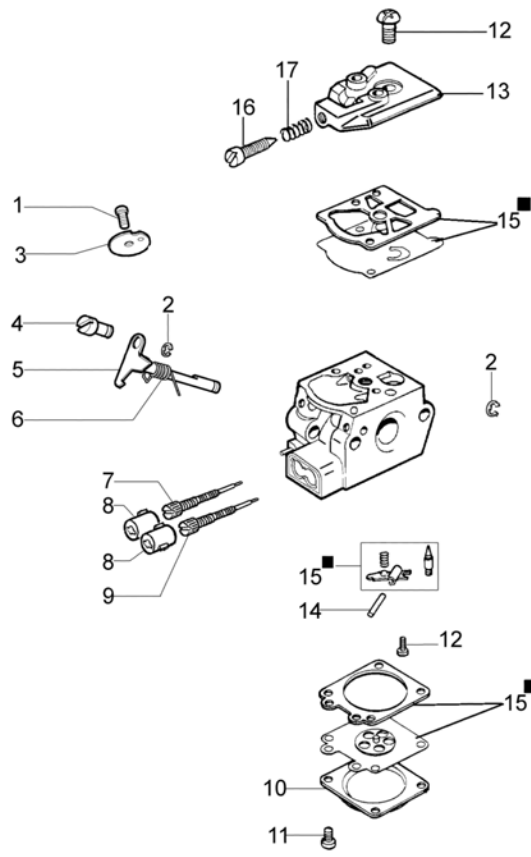

8421 T - Carburetor WT-870

Walbro WT-870B

15 ■ KIT RIPARAZIONE
REPAIR KIT

8421 T - Carburetor WT-870

Ref.Nu	Qty	Part number	Description	Validity from	Validity till	Notes	Bulletin
1	1	50010141	Screw				
2	2	095000164	Ring				
3	1	095000141	Shutter				
4	1	2318211	Pin				
5	1	2318786	Shaft				
6	1	094600208	Spring				
7	1	2318893	Adjusting screw				
8	2	2318687	Caps-lock				
9	1	2318736	Adjust. screw				
10	1	2318191	Cover				
11	4	035000162	Screw				
12	1	003300202	Screw				
13	1	50050107	Cover				
14	1	003300201	Spindle				
15	1	2318671	Repair kit				
16	1	074000240	Adjust.screw				
17	1	094600148	Spring