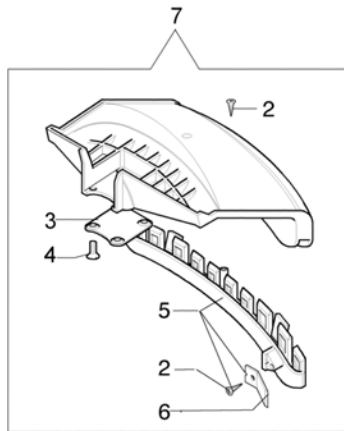

Ref.Nu	Qty	Part number	Description	Validity from	Validity till	Notes	Bulletin
39	1	4138311A	Ring				
40	1	3025009	Ring				
41	1	61040132	Gear set				
42	1	61040071R	Cap				
43	1	61050013R	Gear case				
44	1	3034218	Bearing				
45	1	61040074AR	Screw				
46	1	3034012R	Bearing				
47	1	3025022R	Ring				
48	1	3050018R	Seal ring				
49	1	61250053R	Bevel gear Ø26				
50	1	61250054R	Pin				
51	1	61110075R	Nut				
52	1	61110074R	Guard				
53	2	3819006	Washer				
54	1	072700264CR	Clamp	06/2011			BT3-106-04/11

8421 T - Carburetor WT-870

Walbro WT-870B

15 ■ KIT RIPARAZIONE
REPAIR KIT

8421 T - Carburetor WT-870

Ref.Nu	Qty	Part number	Description	Validity from	Validity till	Notes	Bulletin
1	1	50010141	Screw				
2	2	095000164	Ring				
3	1	095000141	Shutter				
4	1	2318211	Pin				
5	1	2318786	Shaft				
6	1	094600208	Spring				
7	1	2318893	Adjusting screw				
8	2	2318687	Caps-lock				
9	1	2318736	Adjust. screw				
10	1	2318191	Cover				
11	4	035000162	Screw				
12	1	003300202	Screw				
13	1	50050107	Cover				
14	1	003300201	Spindle				
15	1	2318671	Repair kit				
16	1	074000240	Adjust.screw				
17	1	094600148	Spring				

8421 T - Accessories

8421 T - Accessories

Ref.Nu	Qty	Part number	Description	Validity from	Validity till	Notes	Bulletin
1	1	63019022	Tap'n go head with 2 nylon lines EF				
2	2	3960040R	Screw				
3	1	4174278	Plate				
4	4	3802004CR	Screw				
5	1	4174283A	Skirt w/blade				
6	1	4174275R	Blade				
7	1	4192048A	Guard				
8	1	4199005A	Bushing				
9	1	4199008B	Insert				
10	1	4199004	Spring				
11	1	4199014A	Nylon spool Ø2.4				
12	1	4199046	Cover				
13	1	4095666AR	22-tooth blade				
14	1	61052031	Tool kit				
15	1	61200106R	Single harness				
16	1	61212037	Labels kit				