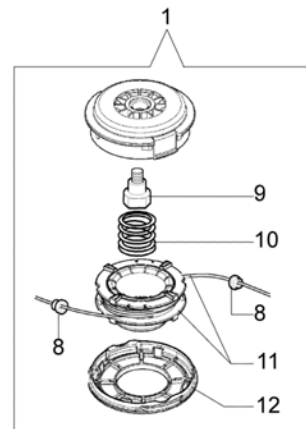

Ref.Nu	Qty	Part number	Description	Validity from	Validity till	Notes	Bulletin
39	1	4138311A	Ring				
40	1	3025009	Ring				
41	1	61040132	Gear set				
42	1	61040071R	Cap				
43	1	61050013R	Gear case				
44	1	3034218	Bearing				
45	1	61040074AR	Screw				
46	1	3034012R	Bearing				
47	1	3025022R	Ring				
48	1	3050018R	Seal ring				
49	1	61250053R	Bevel gear Ø26				
50	1	61250054R	Pin				
51	1	61110075R	Nut				
52	1	61110074R	Guard				
53	2	3819006	Washer				
54	1	072700264CR	Clamp	06/2011			BT3-106-04/11

8421 T - Carburetor WT-870

Walbro WT-870B

15 ■ KIT RIPARAZIONE
REPAIR KIT

8421 T - Carburetor WT-870

Ref.Nu	Qty	Part number	Description	Validity from	Validity till	Notes	Bulletin
1	1	50010141	Screw				
2	2	095000164	Ring				
3	1	095000141	Shutter				
4	1	2318211	Pin				
5	1	2318786	Shaft				
6	1	094600208	Spring				
7	1	2318893	Adjusting screw				
8	2	2318687	Caps-lock				
9	1	2318736	Adjust. screw				
10	1	2318191	Cover				
11	4	035000162	Screw				
12	1	003300202	Screw				
13	1	50050107	Cover				
14	1	003300201	Spindle				
15	1	2318671	Repair kit				
16	1	074000240	Adjust.screw				
17	1	094600148	Spring				

8421 T - Accessories

8421 T - Accessories

Ref.Nu	Qty	Part number	Description	Validity from	Validity till	Notes	Bulletin
1	1	63019022	Tap'n go head with 2 nylon lines EF				
2	2	3960040R	Screw				
3	1	4174278	Plate				
4	4	3802004CR	Screw				
5	1	4174283A	Skirt w/blade				
6	1	4174275R	Blade				
7	1	4192048A	Guard				
8	1	4199005A	Bushing				
9	1	4199008B	Insert				
10	1	4199004	Spring				
11	1	4199014A	Nylon spool Ø2.4				
12	1	4199046	Cover				
13	1	4095666AR	22-tooth blade				
14	1	61052031	Tool kit				
15	1	61200106R	Single harness				
16	1	61212037	Labels kit				