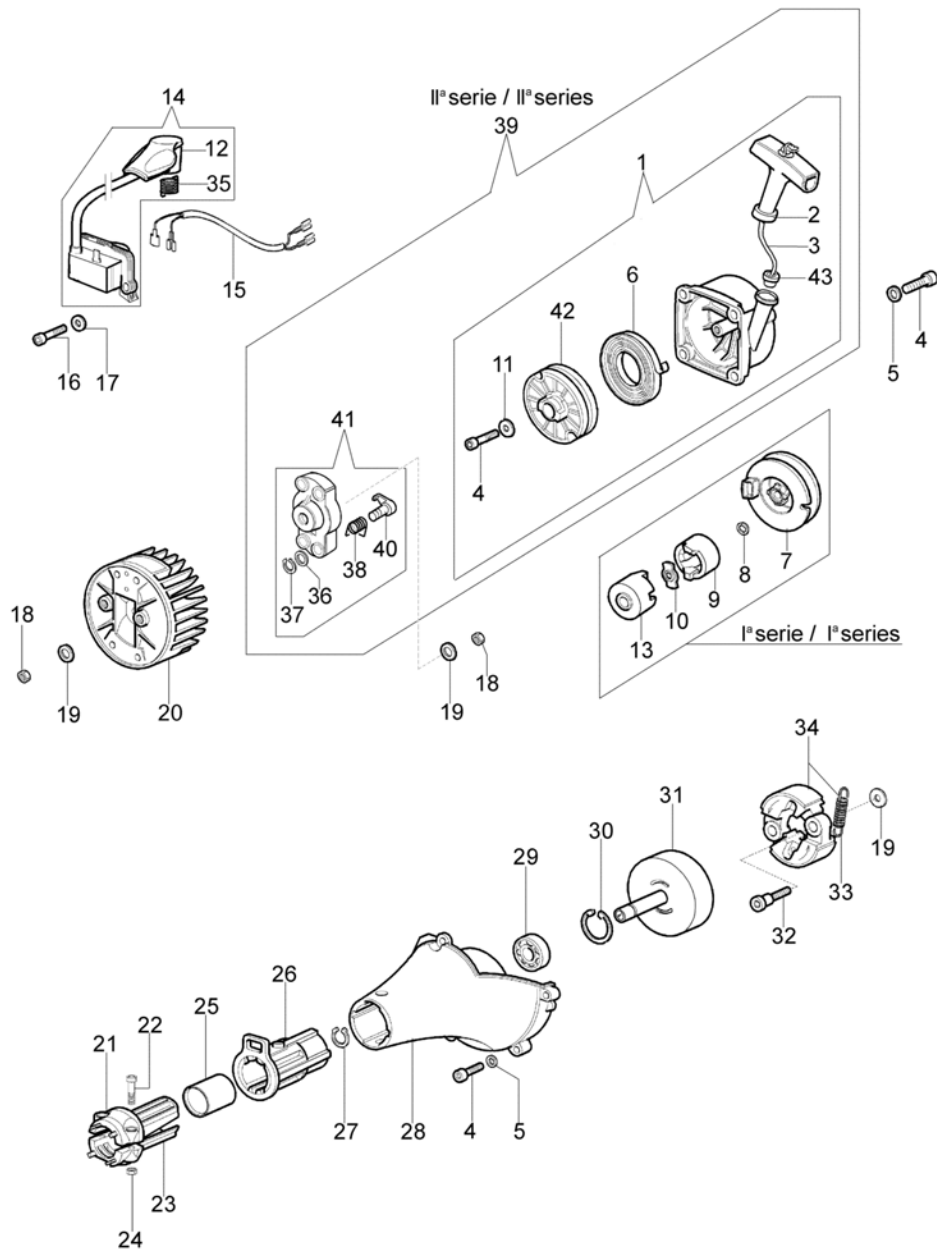

8421 T - Starter assy and clutch

8421 T - Starter assy and clutch

Ref.Nu	Qty	Part number	Description	Validity from	Validity till	Notes	Bulletin
1	1	61200258R	Starter assy				
2	1	61200015R	Starter handle				
3	1	56520087R	Starter rope				
4	6	3801010R	Screw				
5	4	3916005R	Sealing washer				
6	1	004000132R	Spring				
7	1	56520038AR	Starter pulley				
8	1	3027005R	Ring				
9	1	56520039A	Shaft joint				
10	1	56520040A	Plate				
11	1	3918020	Washer				
12	1	61200012R	Spark plug cap				
13	1	61200062AR	Clutch driver				
14	1	61250015BR	Ignition coil				
15	1	61250047R	Cable				
16	2	3801013R	Screw				
17	2	3819006	Washer				
18	1	3912009	Nut				
19	1	3818011A	Washer				
20	1	61250014AR	Flywheel				
21	1	61200059R	Adaptor				
22	2	3801015	Screw				
23	1	61200060R	Adaptor				
24	2	3914003	Nut				
25	1	4161364	Bushing				
26	1	4161428	Sleeve				
27	1	3024015	Ring				
28	1	61200031AR	Cover				
29	1	3035019R	Bearing				
30	1	3025022R	Ring				
31	1	61200032R	Clutch drum				
32	1	4191027FR	Pin				
33	1	4191028R	Spring				
34	1	4191153AR	Clutch				
35	1	61200067R	Spring				
36	1	3064010	Washer				
37	1	3024007	Ring				
38	1	4191017A	Spring				
39	1	61200260	Starter kit assy				
40	1	4191016R	Pawl