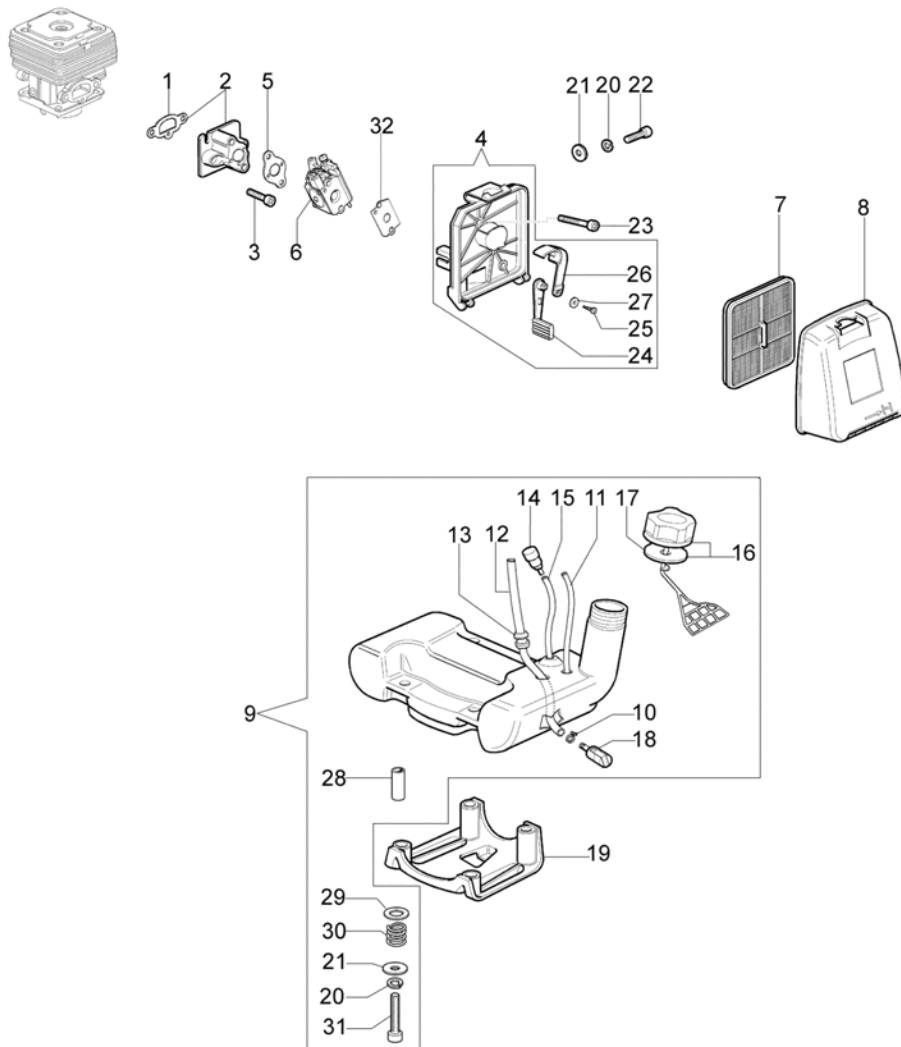

8421 T - Starter assy and clutch

8421 T - Starter assy and clutch

Ref.Nu	Qty	Part number	Description	Validity from	Validity till	Notes	Bulletin
1	1	61200258R	Starter assy				
2	1	61200015R	Starter handle				
3	1	56520087R	Starter rope				
4	6	3801010R	Screw				
5	4	3916005R	Sealing washer				
6	1	004000132R	Spring				
7	1	56520038AR	Starter pulley				
8	1	3027005R	Ring				
9	1	56520039A	Shaft joint				
10	1	56520040A	Plate				
11	1	3918020	Washer				
12	1	61200012R	Spark plug cap				
13	1	61200062AR	Clutch driver				
14	1	61250015BR	Ignition coil				
15	1	61250047R	Cable				
16	2	3801013R	Screw				
17	2	3819006	Washer				
18	1	3912009	Nut				
19	1	3818011A	Washer				
20	1	61250014AR	Flywheel				
21	1	61200059R	Adaptor				
22	2	3801015	Screw				
23	1	61200060R	Adaptor				
24	2	3914003	Nut				
25	1	4161364	Bushing				
26	1	4161428	Sleeve				
27	1	3024015	Ring				
28	1	61200031AR	Cover				
29	1	3035019R	Bearing				
30	1	3025022R	Ring				
31	1	61200032R	Clutch drum				
32	1	4191027FR	Pin				
33	1	4191028R	Spring				
34	1	4191153AR	Clutch				
35	1	61200067R	Spring				
36	1	3064010	Washer				
37	1	3024007	Ring				
38	1	4191017A	Spring				
39	1	61200260	Starter kit assy				
40	1	4191016R	Pawl				

Ref.Nu	Qty	Part number	Description	Validity from	Validity till	Notes	Bulletin
41	1	61252002R	Clutch driver				
42	1	4191018BR	Starter pulley				
43	1	072700089	Bushing				

8421 T - Fuel tank and air filter

Ref.Nu	Qty	Part number	Description	Validity from	Validity till	Notes	Bulletin
39	1	4138311A	Ring				
40	1	3025009	Ring				
41	1	61040132	Gear set				
42	1	61040071R	Cap				
43	1	61050013R	Gear case				
44	1	3034218	Bearing				
45	1	61040074AR	Screw				
46	1	3034012R	Bearing				
47	1	3025022R	Ring				
48	1	3050018R	Seal ring				
49	1	61250053R	Bevel gear Ø26				
50	1	61250054R	Pin				
51	1	61110075R	Nut				
52	1	61110074R	Guard				
53	2	3819006	Washer				
54	1	072700264CR	Clamp	06/2011			BT3-106-04/11