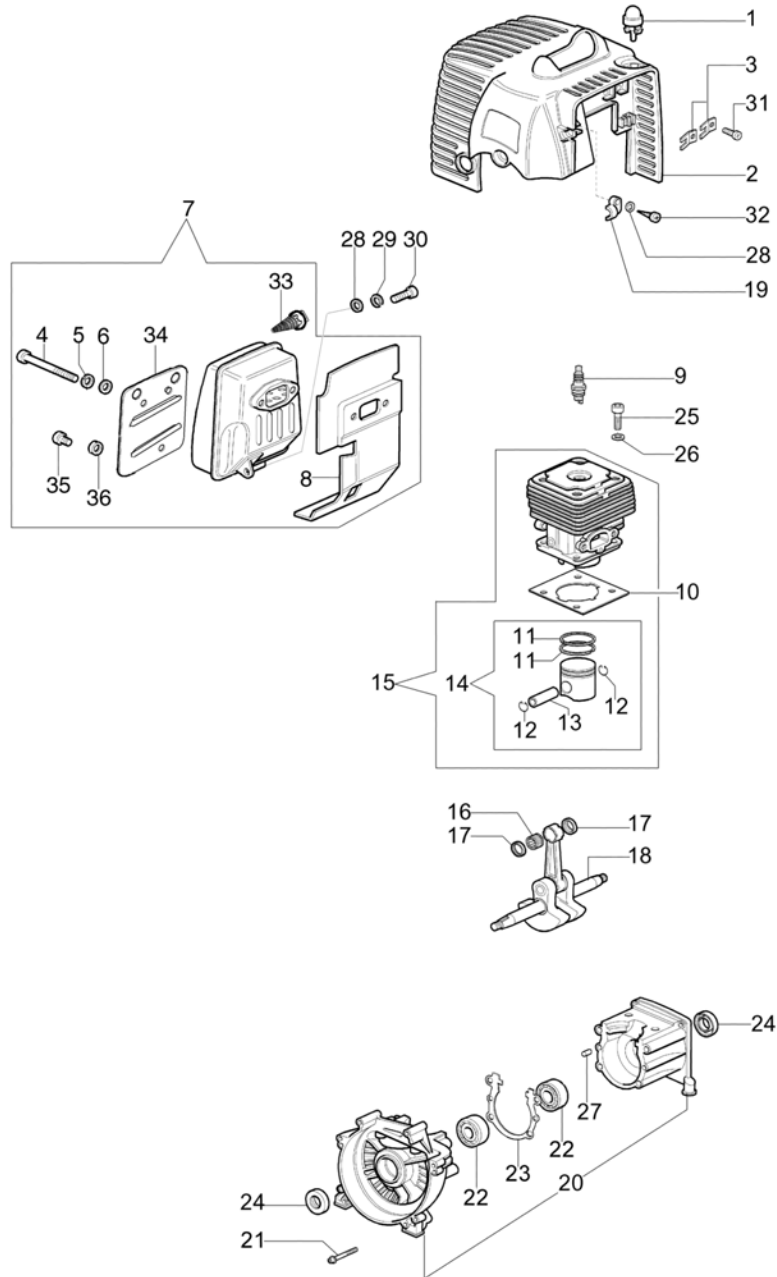

8421 T - Engine

8421 T - Engine

Ref.Nu	Qty	Part number	Description	Validity from	Validity till	Notes	Bulletin
1	1	50060012	Air purge				
2	1	61210067R	Cylinder cover				
3	2	4191069B	Plate				
4	2	3801065R	Screw				
5	2	3819036R	Washer				
6	1	3916006	Washer				
7	1	61210065R	Muffler				
8	1	61200063R	Deflector				
9	1	3055115	Spark plug				
10	1	61200007AR	Gasket				
11	2	004000015R	Piston ring				
12	2	004900061R	Ring				
13	1	50110047R	Piston pin				
14	1	50120034	Piston assy Ø40				
15	1	61202022	Cylinder assy Ø40				
16	1	50110044R	Bearing				
17	2	50110043R	Spacer				
18	1	61200001R	Crankshaft				
19	1	61200064R	Stopper				
20	1	61200113R	Crankcase				
21	1	3860096	Screw				
22	2	094000006R	Bearing				
23	1	61200006R	Gasket				
24	2	094000099R	Seal ring				
25	4	099900311B	Screw				
26	4	3833073	Washer				
27	2	3023008R	Pin				
28	1	3916005	Washer				
29	1	3819006	Washer				
30	1	3801010R	Screw				
31	2	3960030	Screw				
32	1	3960069R	Screw				
33	1	61210080R	Screen				
34	1	61210081R	Guard				
35	3	3801043	Screw				
36	3	61210082R	Spacer