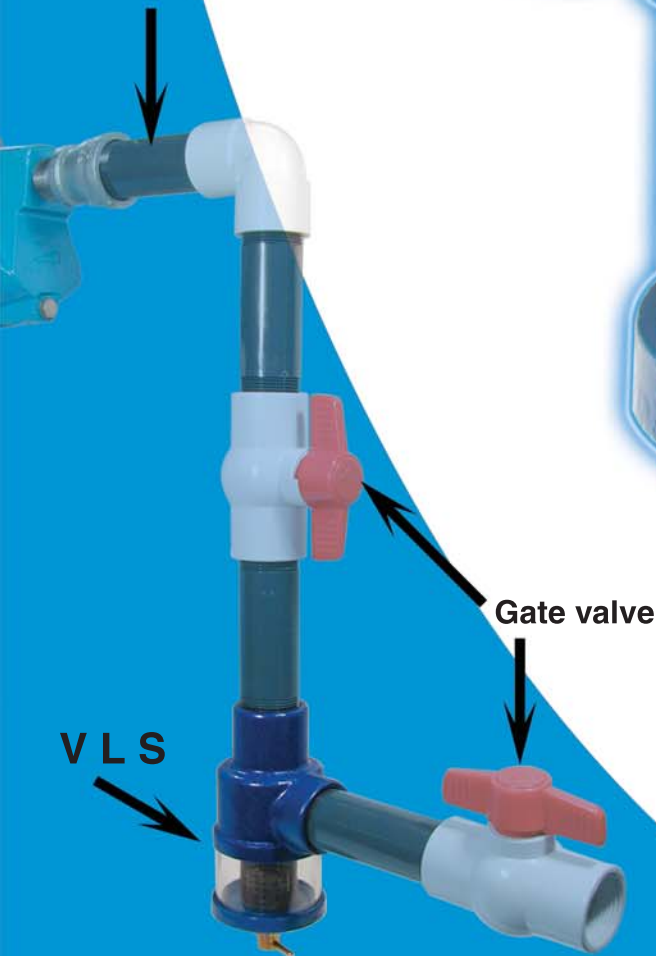

Visual Liquid Strainer v.l.s.

750896

BURCAM
www.burcam.com

Suction pipe

EASY CLEANING ACCESS.

ELIMINATE SAND AND GRIT.

SCREEN OF 100 MESHES/IN.

1 1/4" INLET-OUTLET PIPE THREAD.